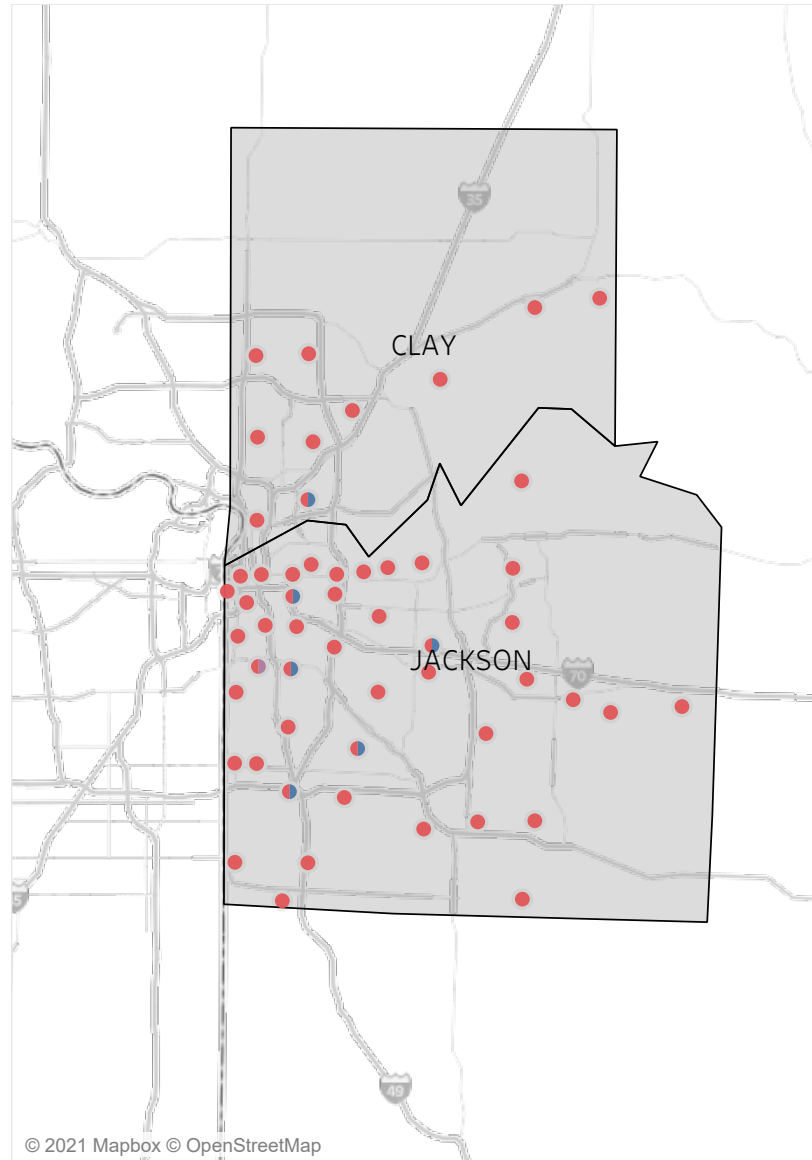

Metropolitan Survey Map

Kansas City area E&T programs survey zip codes

Created by: FSD Operations Team
Updated: March 5, 2021

HITE

MWA

SkillUP