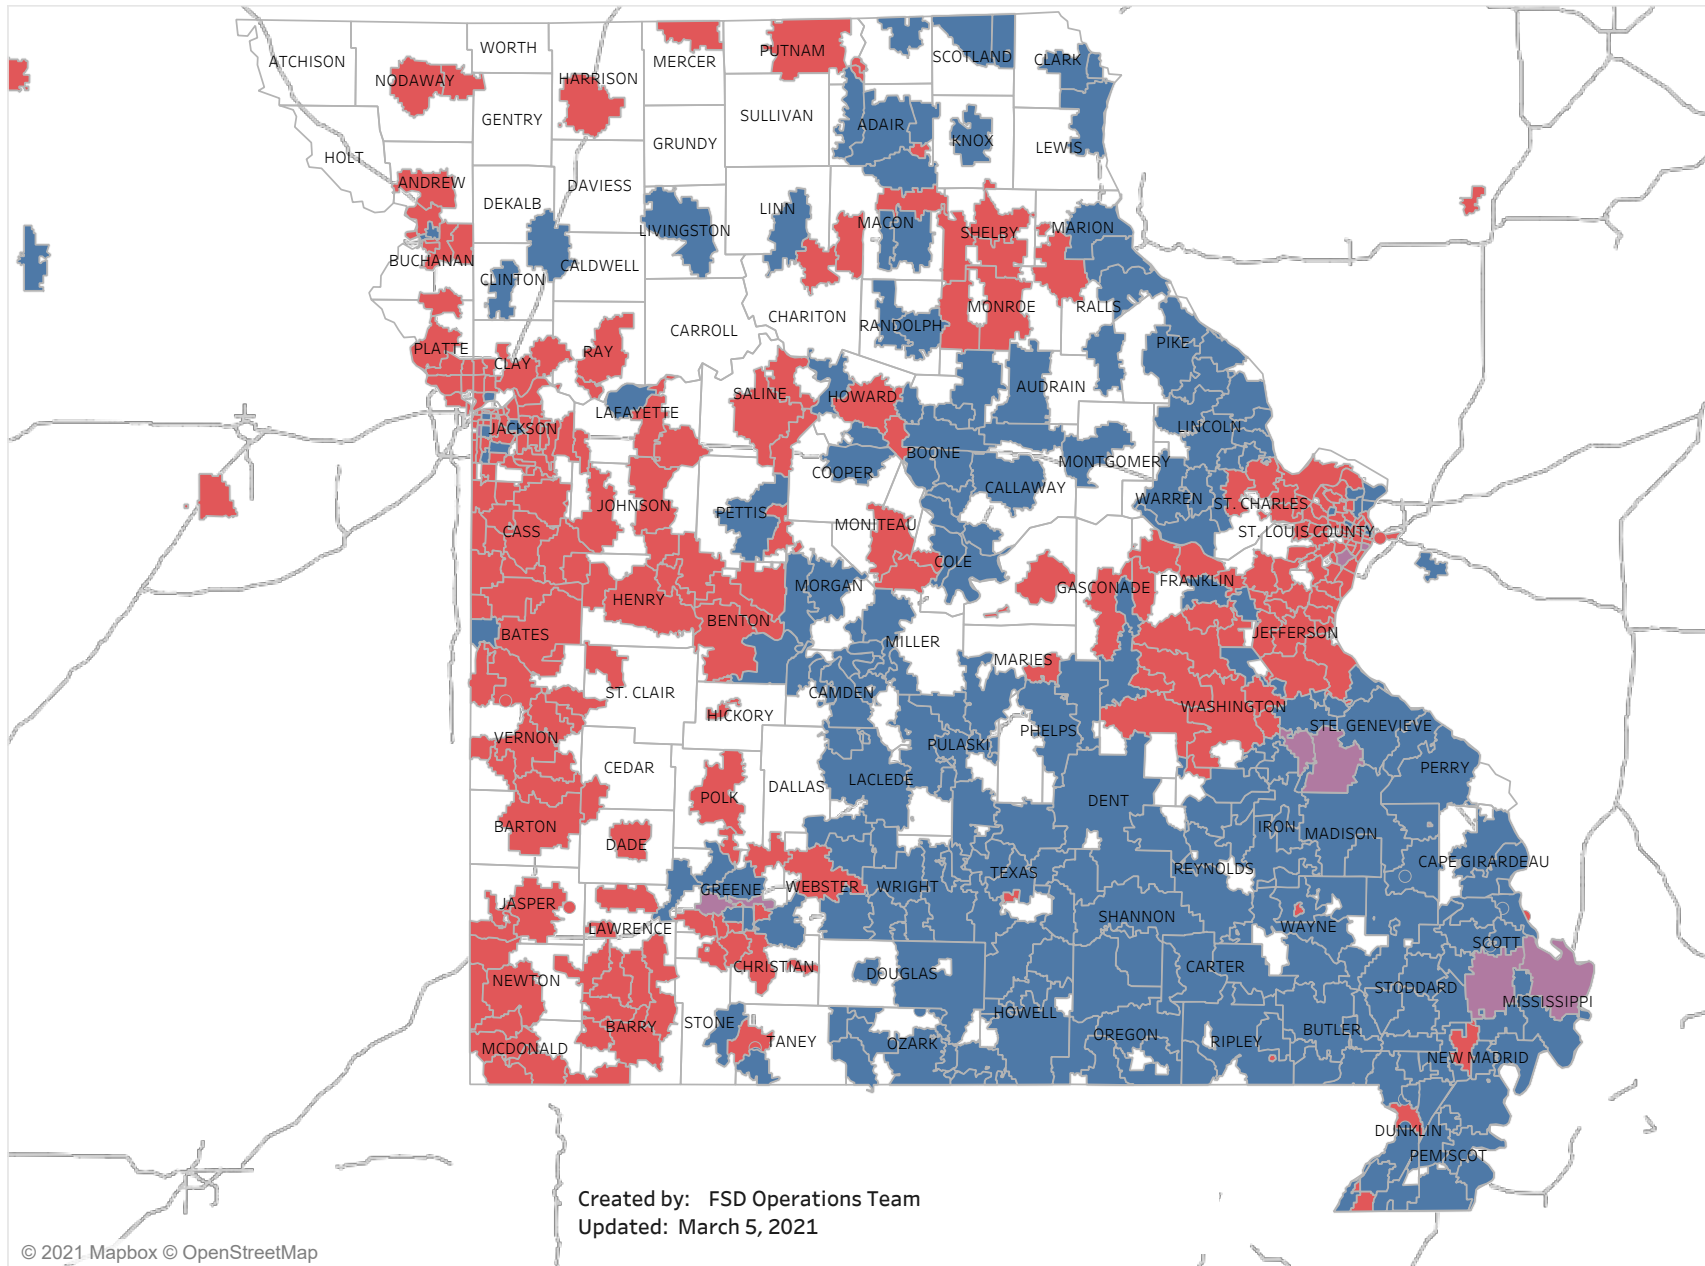

This map is showing zip codes the E&T programs reached. The green shade is showing MWA and red is for SkillUP. The golden color is where the two providers overlap. The gray areas perhaps have not been reached yet. NOTE: Any shade of color other than the three shown in the legend shows the presence of more than one provider.

■ HITE   ■ MWA   ■ SkillUP