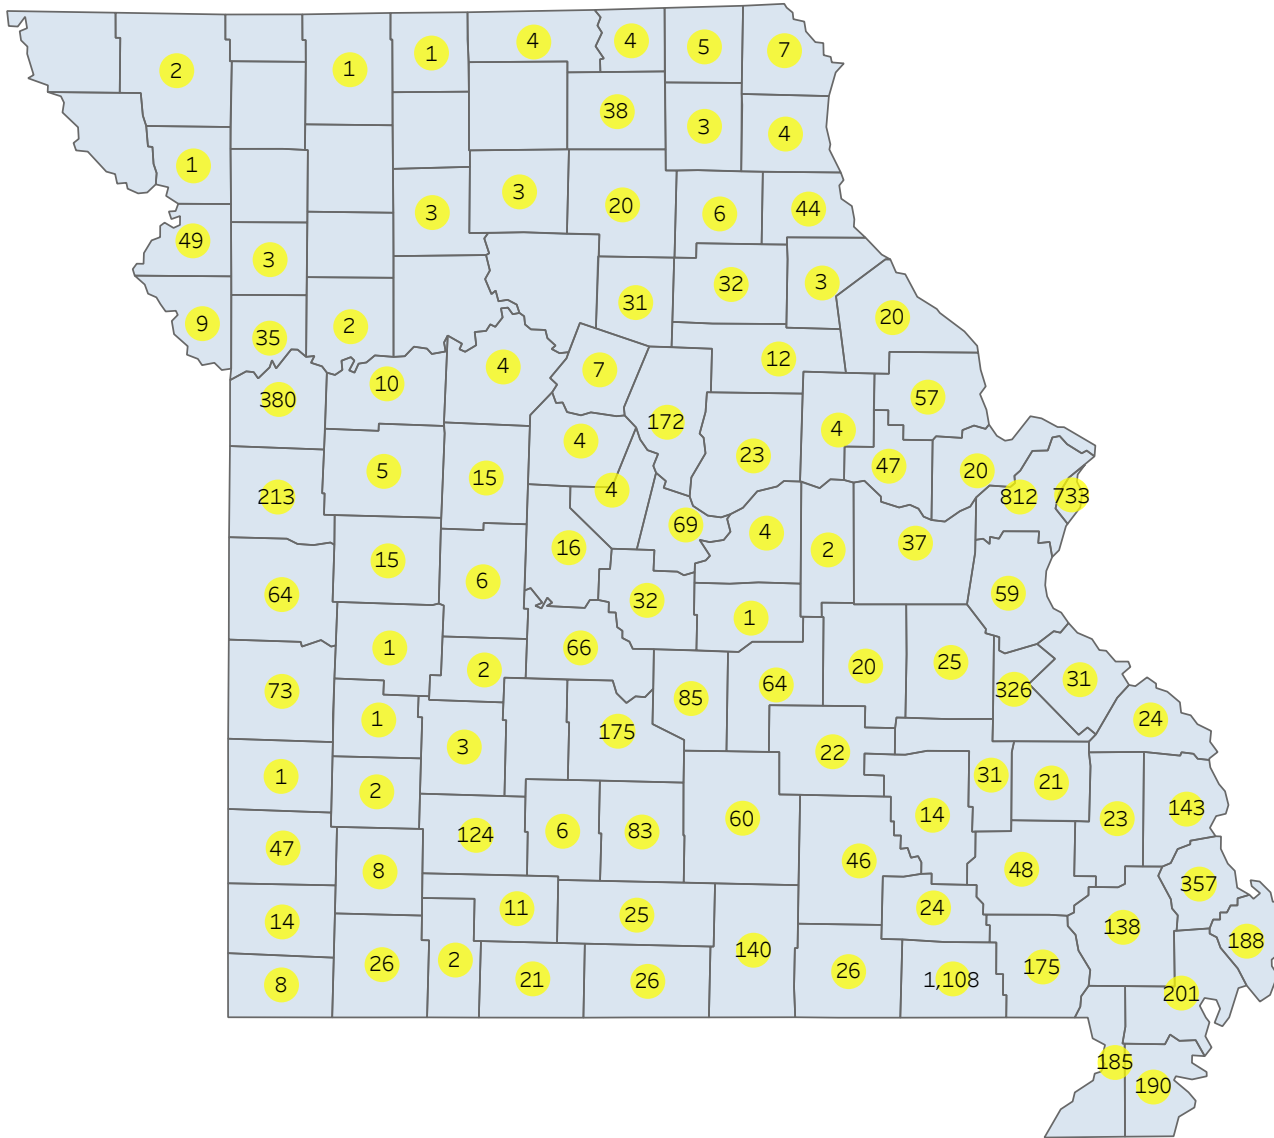

Survey counts