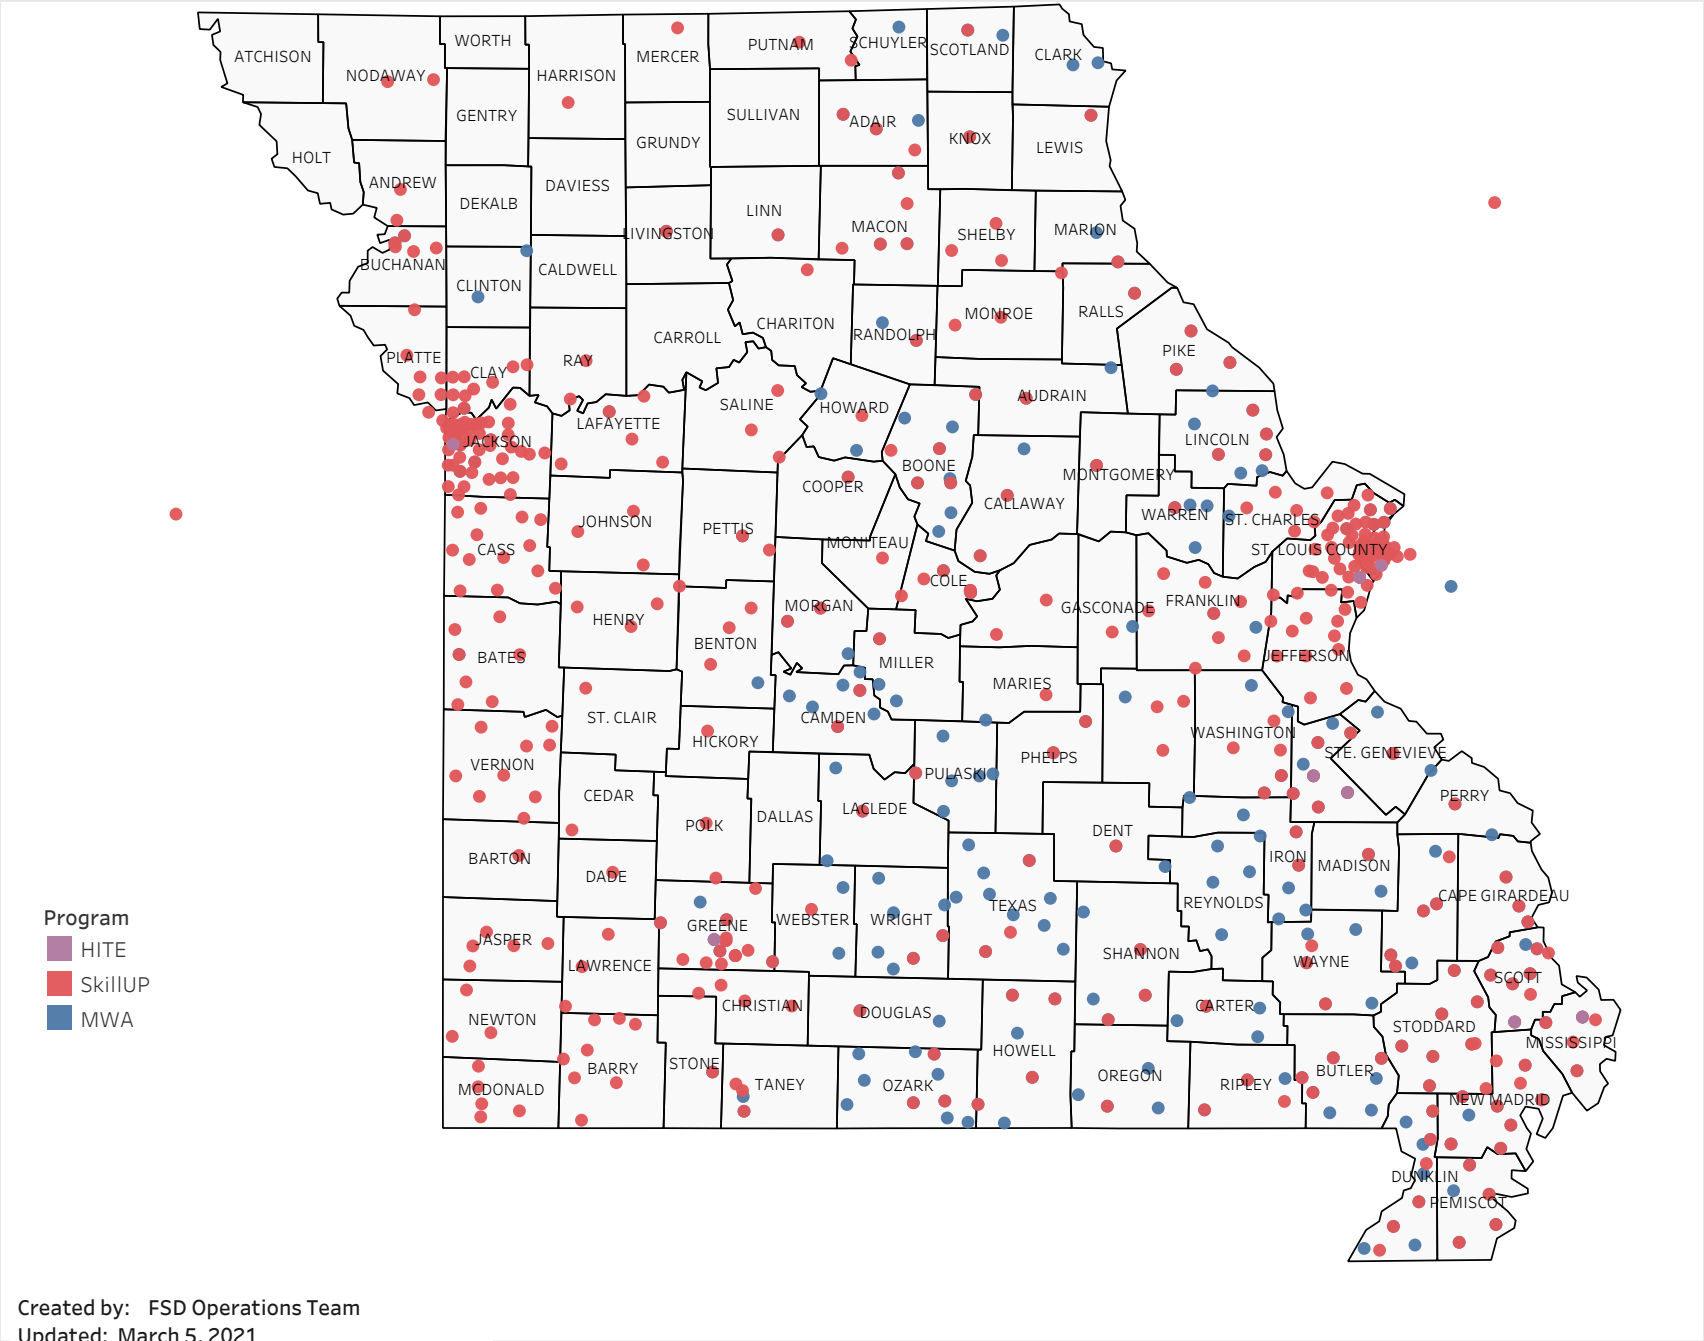

# E&T Engagement Effectiveness Survey Dashboard - By Program

Created by: FSD Operations Team  
 Updated: March 5, 2021

■ HITE      ■ MWA      ■ SkillUP

# Statewide Survey Map

This map is showing zip codes the E&T programs reached. The green shade is showing MWA and red is for SkillUP. The golden color is where the two providers overlap. The gray areas perhaps have not been reached yet. NOTE: Any shade of color other than the three shown in the legend shows the presence of more than one provider.

# Survey on Program Line

County Name	Program			Grand Total
	HITE	MWA	SkillUP	
Barry			26	26
Oregon		25	1	26
Ozark		24	2	26
Douglas		18	7	25
Washington		9	16	25
Carter		20	4	24
Perry		22	2	24
Bollinger		6	17	23
Callaway		12	11	23
Dent		16	6	22
Madison		15	6	21
Taney		3	18	21
Crawford		3	17	20
Macon		7	13	20
Pike		14	6	20
St. Charles		2	18	20
Morgan		6	10	16
Henry		1	14	15
Pettis		1	14	15
Newton			14	14
Reynolds		13	1	14
Audrain		9	3	12
Christian			11	11
Lafayette		2	8	10
Platte			9	9
Lawrence			8	8
McDonald			8	8
Clark		7		7
Howard		5	2	7
Benton		2	4	6
Shelby			6	6
Webster		3	3	6
Johnson			5	5
Scotland		4	1	5
Cooper		3	1	4
Lewis		2	2	4
Moniteau			4	4
Montgomery		2	2	4
Osage			4	4
Putnam		1	3	4
Saline			4	4
Schuyler		4		4
Clinton		3		3

# Survey on Program Line

County Name	HITE	Program		Grand Total
		MWA	SkillUP	
Knox		2	1	3
Linn		1	2	3
Livingston		2	1	3
Polk			3	3
Ralls		1	2	3
Dade			2	2
Gasconade		1	1	2
Hickory			2	2
Nodaway			2	2
Ray			2	2
Stone		1	1	2
Andrew			1	1
Barton			1	1
Cedar			1	1
Harrison			1	1
Maries			1	1
Mercer			1	1
St. Clair			1	1