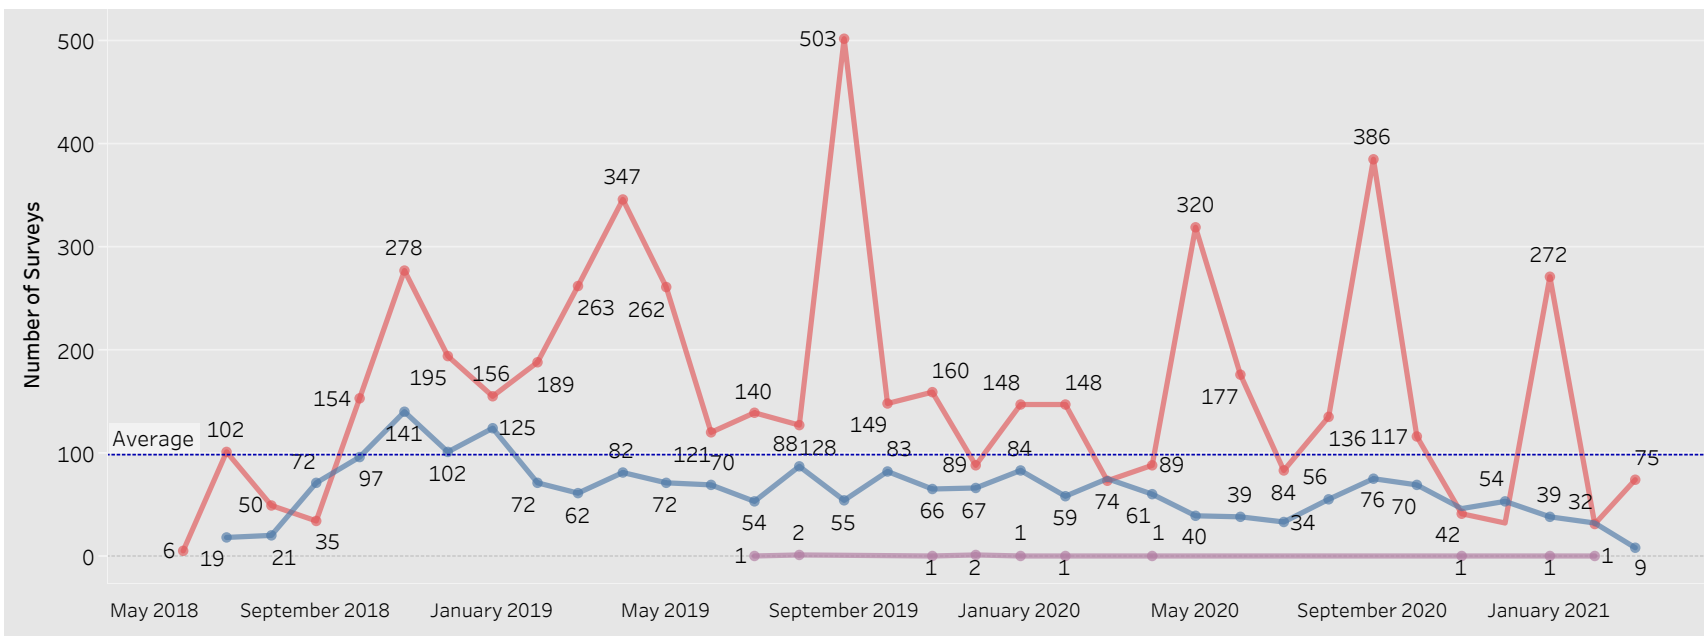

# E&T Engagement Effectiveness Survey Dashboard - By Program

Created by: FSD Operations Team  
 Updated: March 5, 2021

■ HITE      ■ MWA      ■ SkillUP

## E&T Engagement Effectiveness Survey Dashboard - By Sources

Created by: FSD Operations Team  
 Updated: March 5, 2021

# Statewide Survey Map

This map is showing zip codes the E&T programs reached. The green shade is showing MWA and red is for SkillUP. The golden color is where the two providers overlap. The gray areas perhaps have not been reached yet. NOTE: Any shade of color other than the three shown in the legend shows the presence of more than one provider.