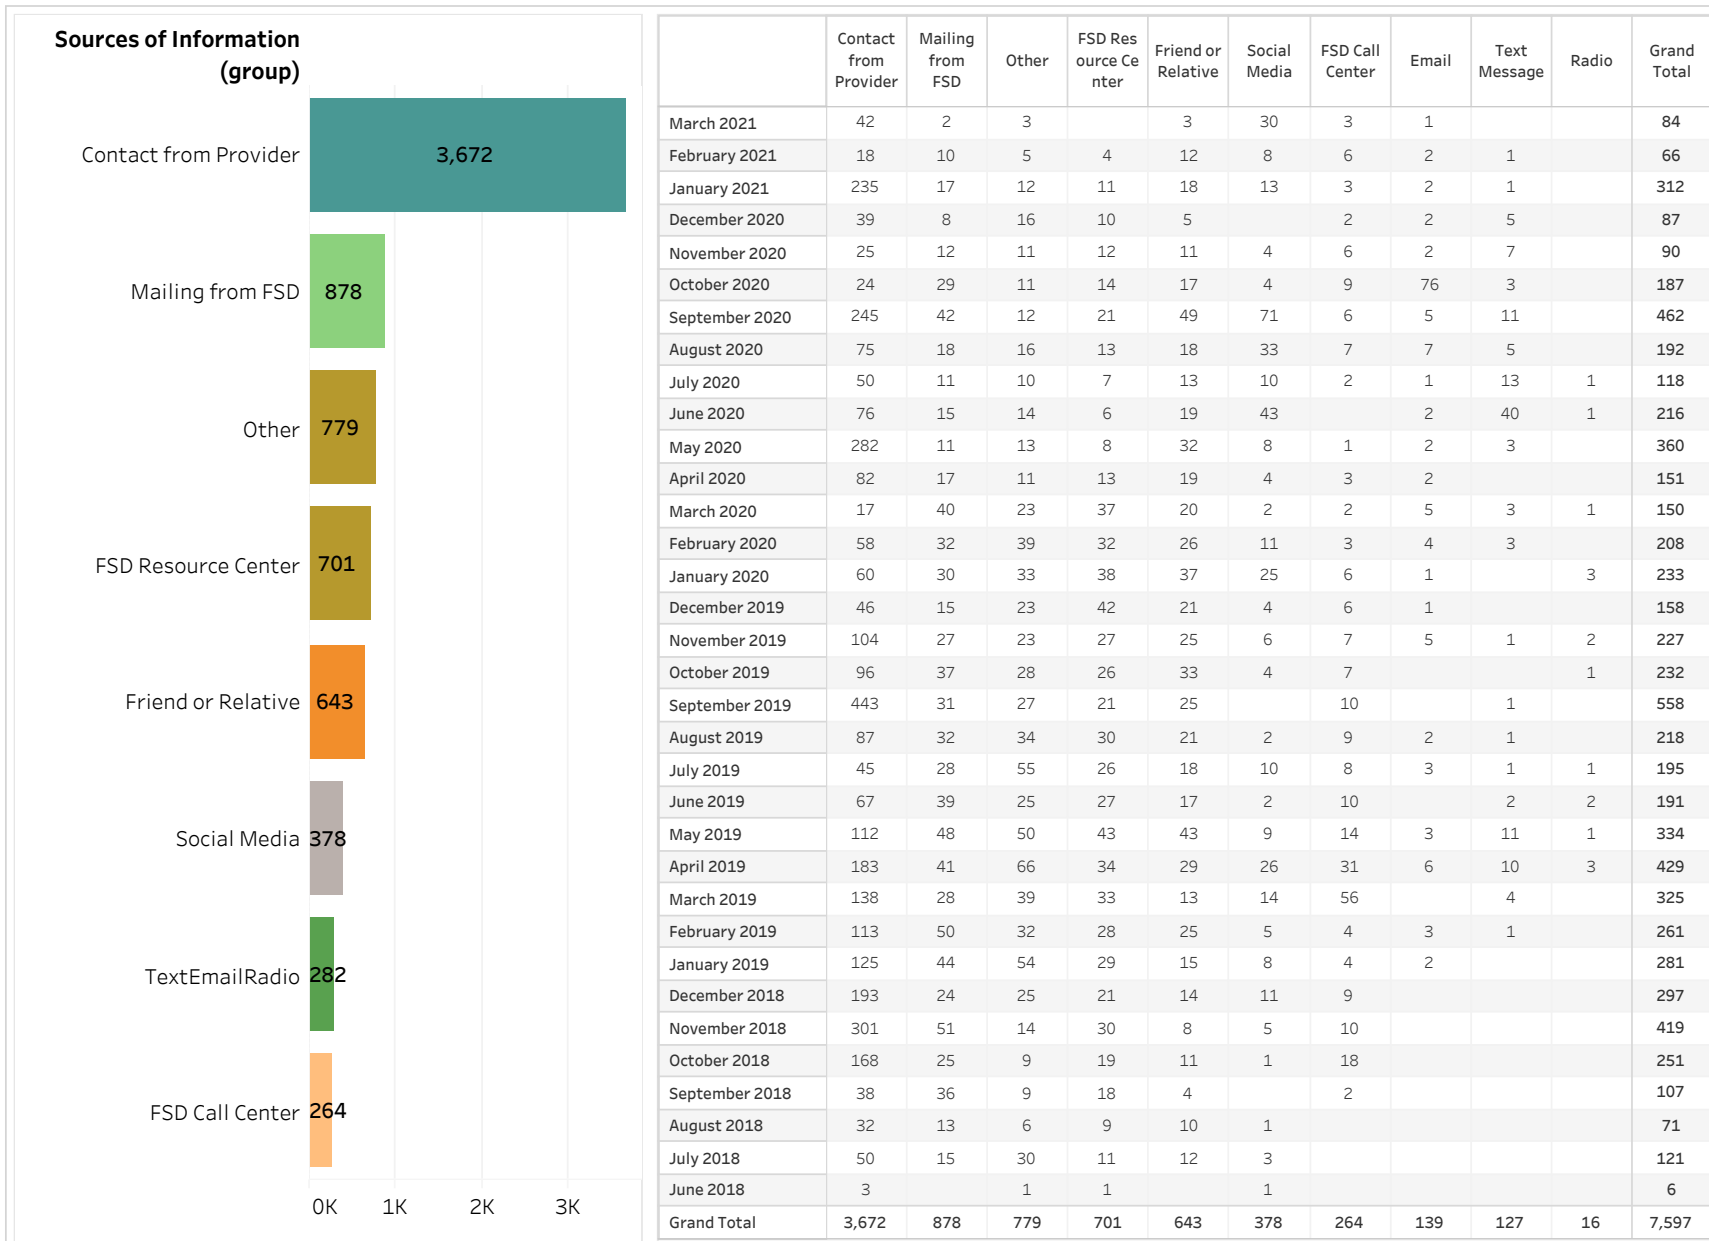

# E&T Engagement Effectiveness Survey Dashboard - By Program

Created by: FSD Operations Team  
 Updated: March 5, 2021

■ HITE      ■ MWA      ■ SkillUP

## E&T Engagement Effectiveness Survey Dashboard - By Sources

Created by: FSD Operations Team  
 Updated: March 5, 2021

# Statewide Survey Map

This map is showing zip codes the E&T programs reached. The green shade is showing MWA and red is for SkillUP. The golden color is where the two providers overlap. The gray areas perhaps have not been reached yet. NOTE: Any shade of color other than the three shown in the legend shows the presence of more than one provider.