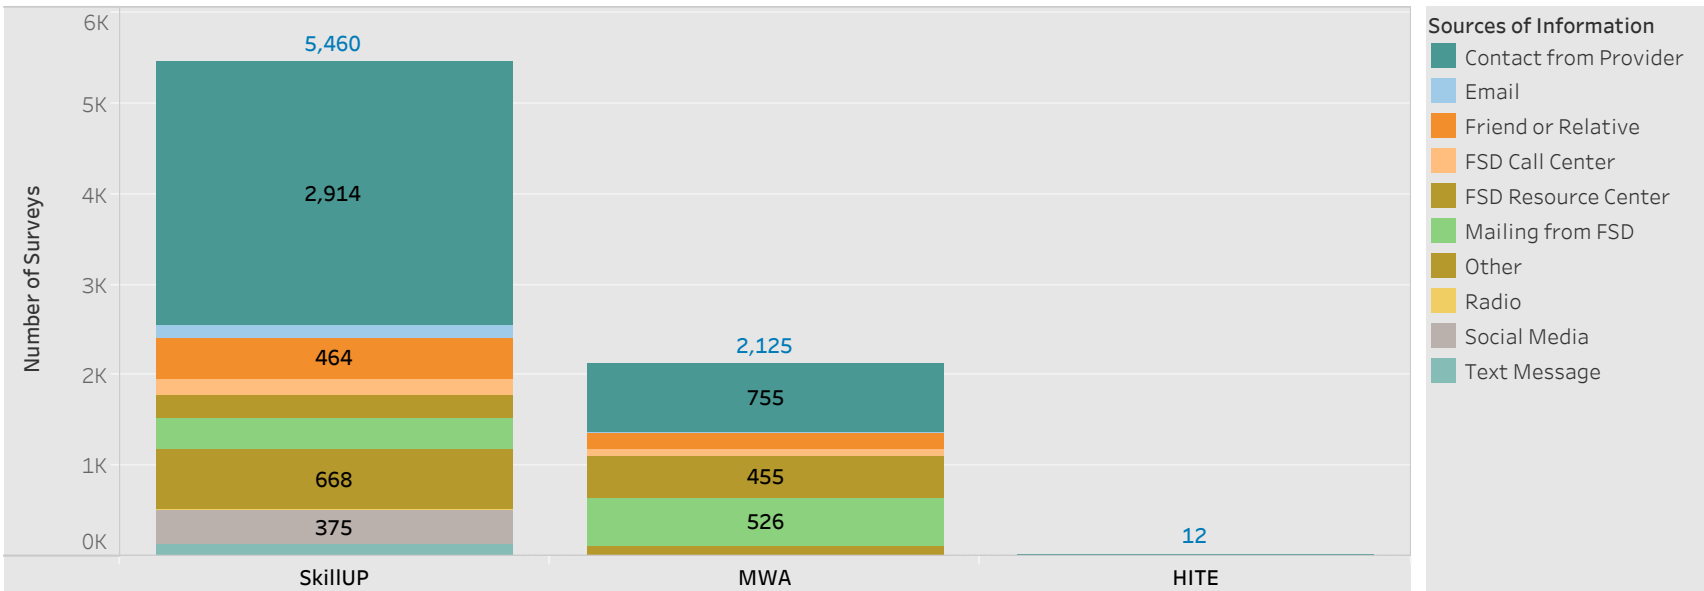

# E&T Engagement Effectiveness Survey Dashboard - By Program

Created by: FSD Operations Team  
 Updated: March 5, 2021

■ HITE      ■ MWA      ■ SkillUP

## E&T Engagement Effectiveness Survey Dashboard - By Sources

Created by: FSD Operations Team  
 Updated: March 5, 2021

# Statewide Survey Map

This map is showing zip codes the E&T programs reached. The green shade is showing MWA and red is for SkillUP. The golden color is where the two providers overlap. The gray areas perhaps have not been reached yet. NOTE: Any shade of color other than the three shown in the legend shows the presence of more than one provider.