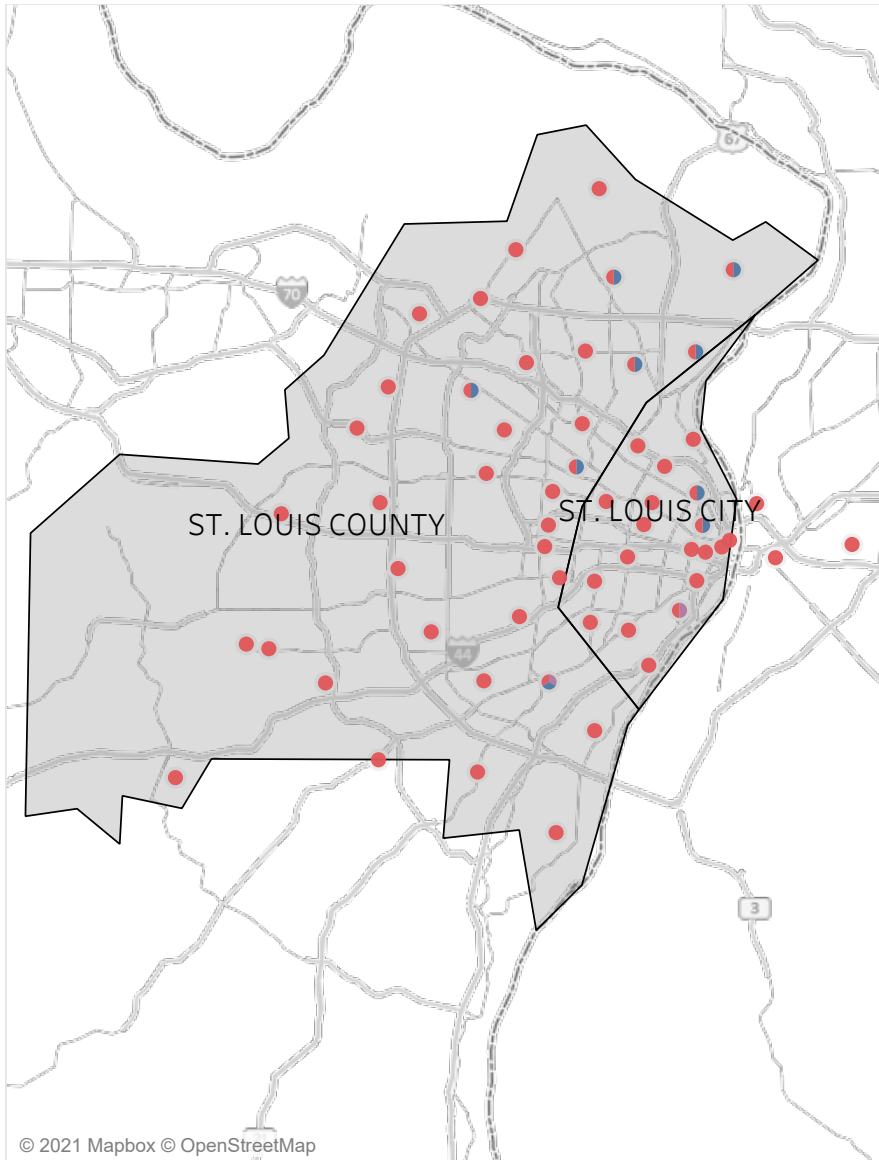

# Statewide Survey Map

This map is showing zip codes the E&T programs reached. The green shade is showing MWA and red is for SkillUP. The golden color is where the two providers overlap. The gray areas perhaps have not been reached yet. NOTE: Any shade of color other than the three shown in the legend shows the presence of more than one provider.

■ HITE      ■ MWA      ■ SkillUP

# Survey counts

## Metropolitan Survey Map

Metro St. Louis E&T programs survey zip codes

Kansas City area E&T programs survey zip codes

Created by: FSD Operations Team  
Updated: March 5, 2021

HITE

MWA

SkillUP