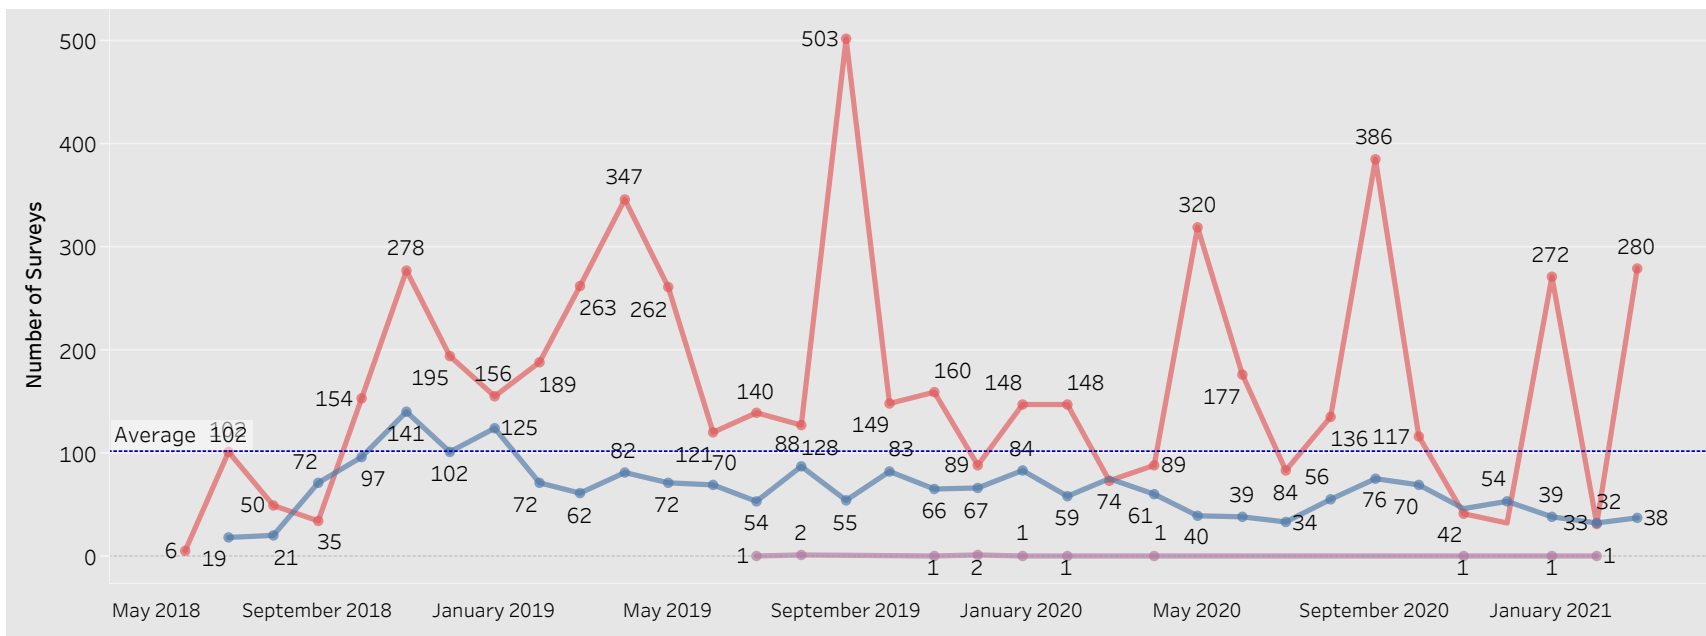

# E&T Engagement Effectiveness Survey Dashboard - By Program

Created by: FSD Operations Team  
 Updated: March 25, 2021

■ HITE      ■ MWA      ■ SkillUP

## E&T Engagement Effectiveness Survey Dashboard - By Sources

# Statewide Survey Map

This map is showing zip codes the E&T programs reached. The green shade is showing MWA and red is for SkillUP. The golden color is where the two providers overlap. The gray areas perhaps have not been reached yet. NOTE: Any shade of color other than the three shown in the legend shows the presence of more than one provider.