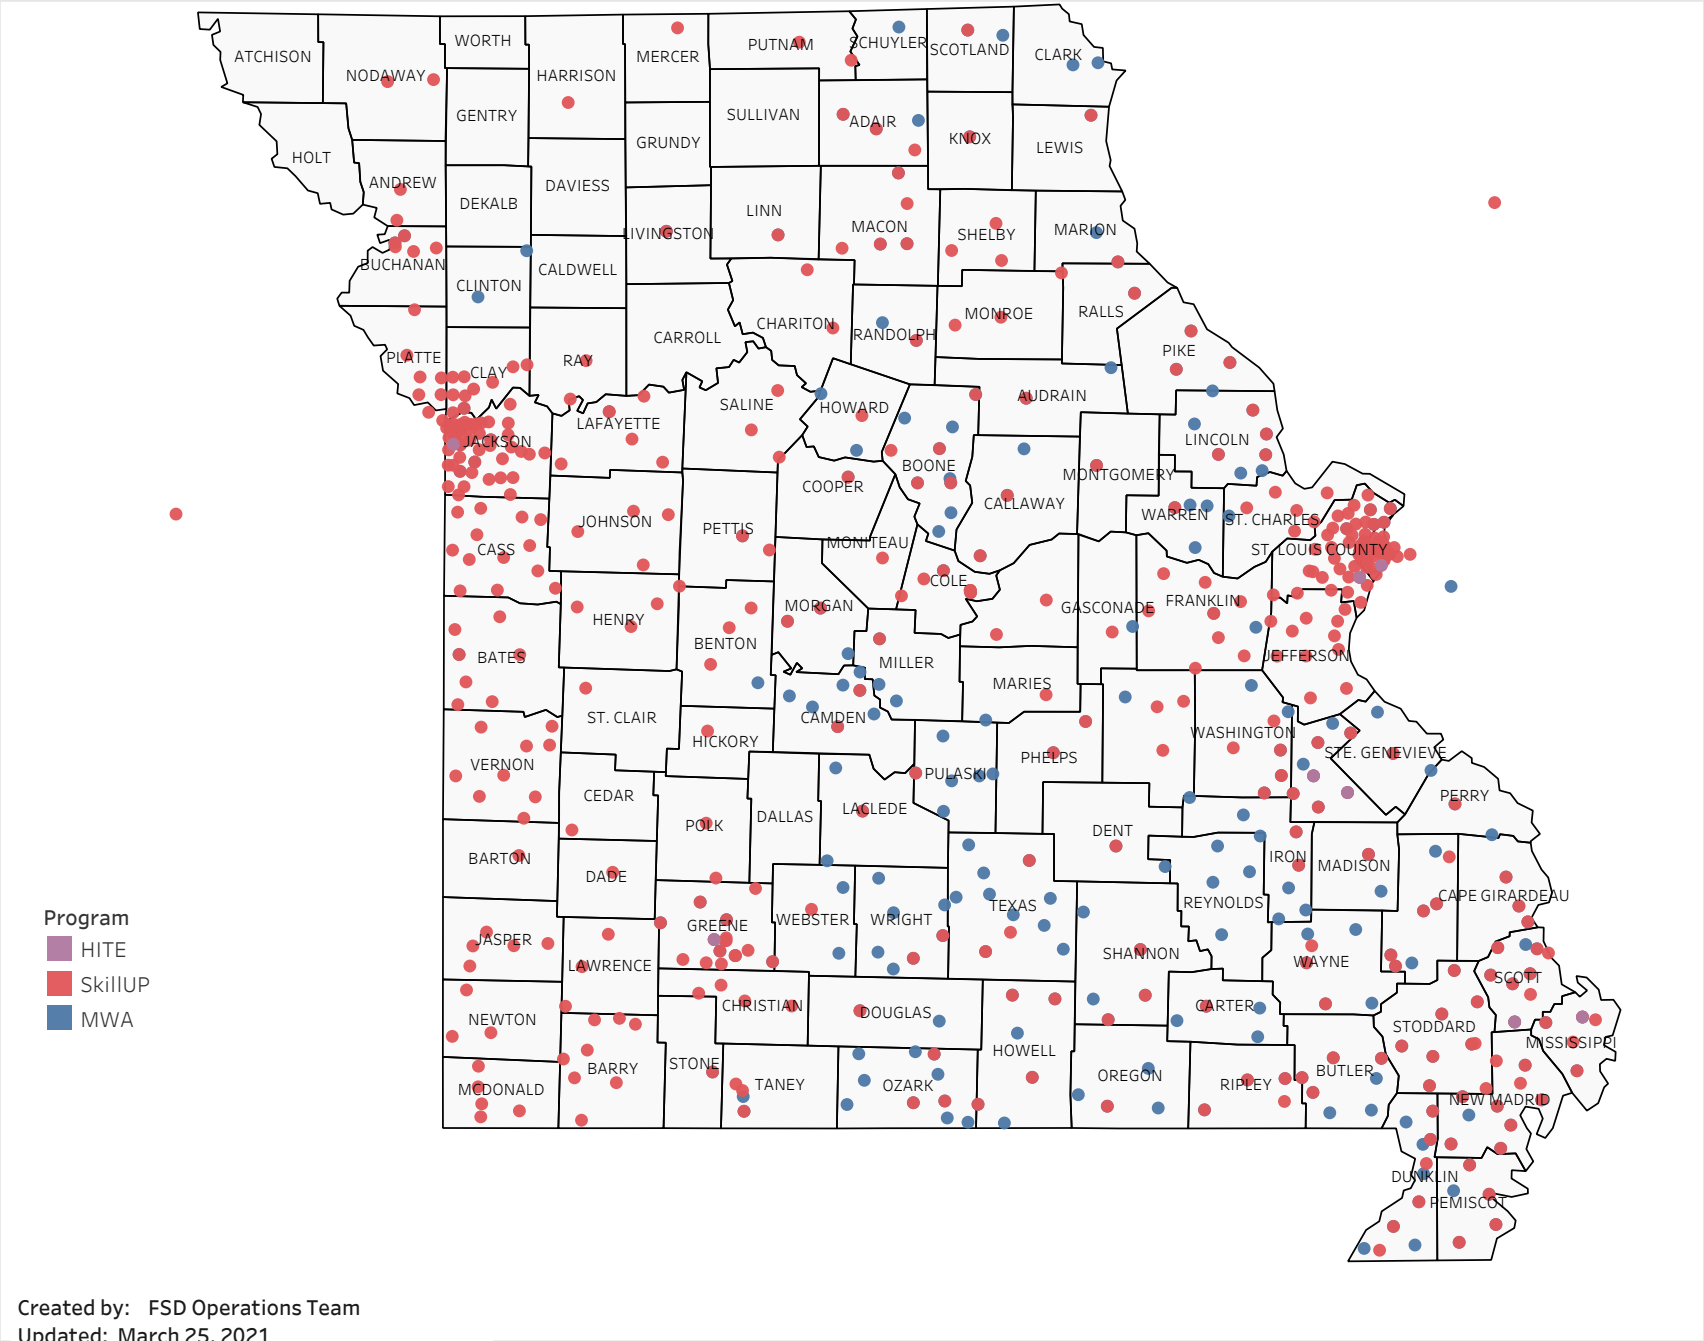

# E&T Engagement Effectiveness Survey Dashboard - By Program

Created by: FSD Operations Team  
 Updated: March 25, 2021

■ HITE      ■ MWA      ■ SkillUP

## E&T Engagement Effectiveness Survey Dashboard - By Sources

# Statewide Survey Map

This map is showing zip codes the E&T programs reached. The green shade is showing MWA and red is for SkillUP. The golden color is where the two providers overlap. The gray areas perhaps have not been reached yet. NOTE: Any shade of color other than the three shown in the legend shows the presence of more than one provider.

# Survey on Program Line

County Name	HITE	Program		Grand Total
		MWA	SkillUP	
Knox		2	1	3
Linn		1	2	3
Livingston		2	1	3
Polk			3	3
Ralls		1	2	3
Dade			2	2
Gasconade		1	1	2
Hickory			2	2
Nodaway			2	2
Ray			2	2
Stone		1	1	2
Andrew			1	1
Barton			1	1
Cedar			1	1
Chariton			1	1
Harrison			1	1
Maries			1	1
Mercer			1	1
St. Clair			1	1