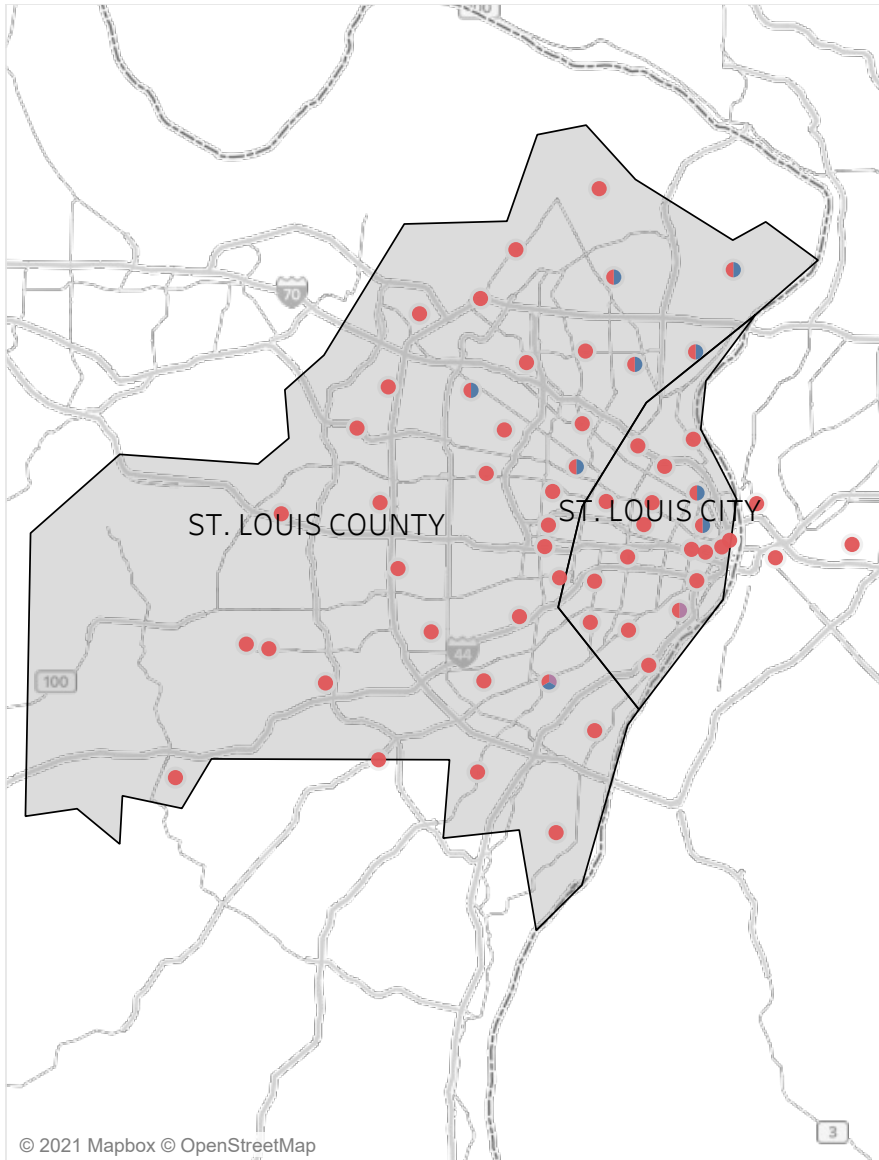

# Statewide Survey Map

This map is showing zip codes the E&T programs reached. The green shade is showing MWA and red is for SkillUP. The golden color is where the two providers overlap. The gray areas perhaps have not been reached yet. NOTE: Any shade of color other than the three shown in the legend shows the presence of more than one provider.

■ HITE      ■ MWA      ■ SkillUP

# Survey counts

## Metropolitan Survey Map

Metro St. Louis E&T programs survey zip codes

Kansas City area E&T programs survey zip codes

Created by: FSD Operations Team  
Updated: March 25, 2021

HITE

MWA

SkillUP