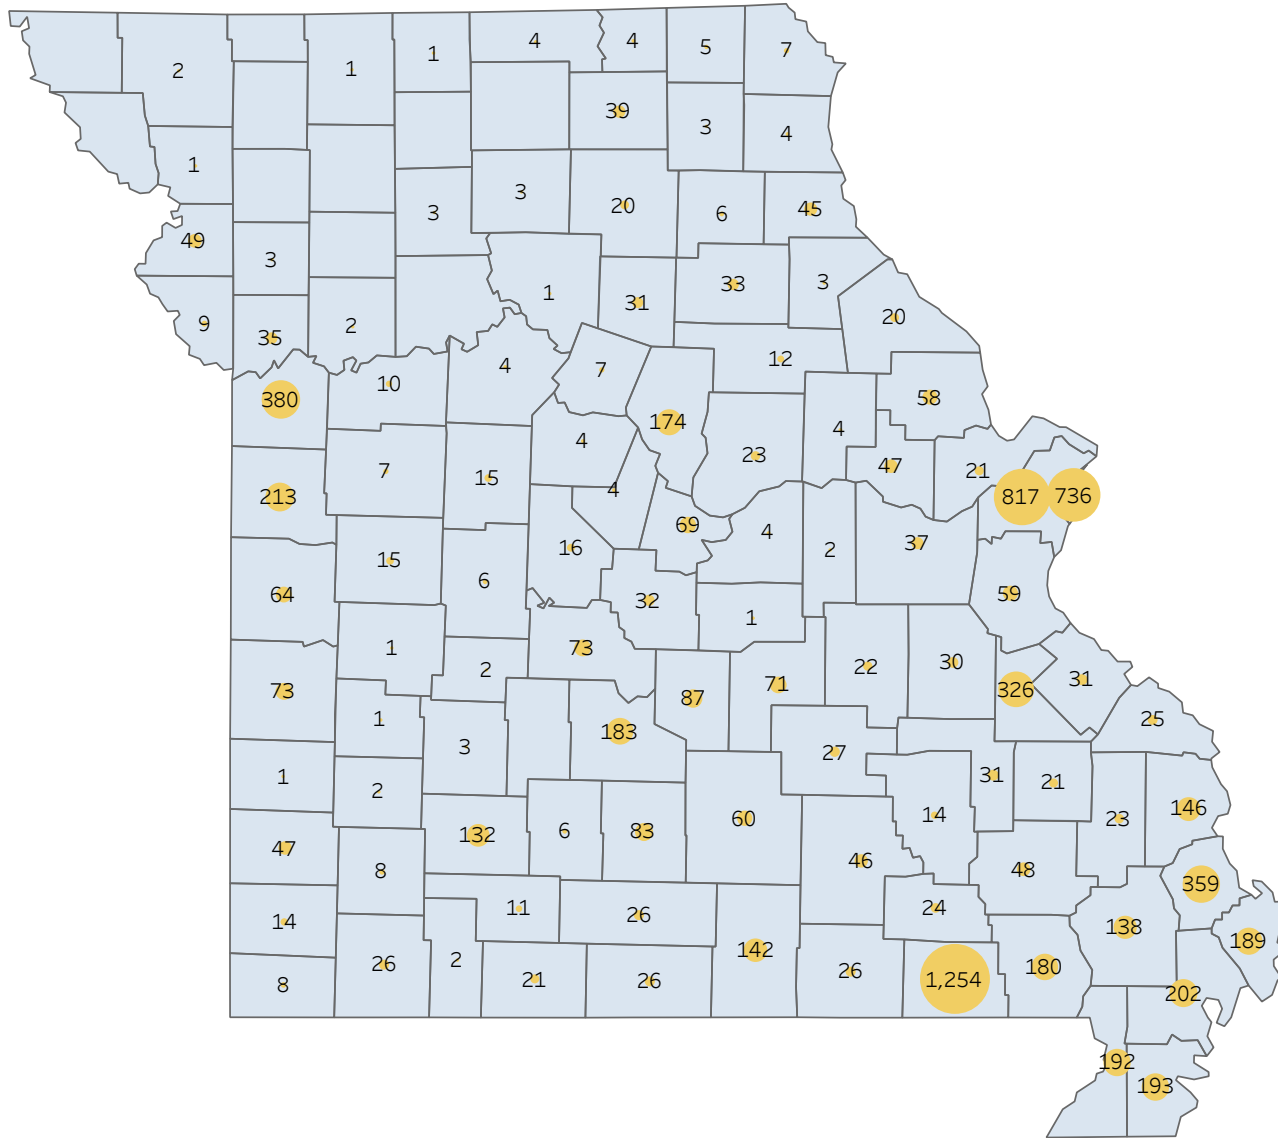

# Statewide Survey Map

This map is showing zip codes the E&T programs reached. The green shade is showing MWA and red is for SkillUP. The golden color is where the two providers overlap. The gray areas perhaps have not been reached yet. NOTE: Any shade of color other than the three shown in the legend shows the presence of more than one provider.

# Survey counts

# Survey on Program Line

County Name	Program			Grand Total
	HITE	MWA	SkillUP	
<b>Grand Total</b>	<b>12</b>	<b>2,154</b>	<b>5,665</b>	<b>7,831</b>
Ripley		46	1,208	1,254
St. Louis County	1	8	808	817
St. Louis City	1	4	731	736
Jackson	1	5	374	380
Scott	1	102	256	359
St. Francois	6	247	73	326
Cass			213	213
New Madrid		46	156	202
Pemiscot		27	166	193
Dunklin		57	135	192
Mississippi	1	45	143	189
Laclede		135	48	183
Butler		152	28	180
Boone		109	65	174
Cape Girardeau		108	38	146
Howell		110	32	142
Stoddard		51	87	138
Greene	1	23	108	132
Pulaski		86	1	87
Wright		66	17	83
Camden		52	21	73
Vernon			73	73
Phelps		17	54	71
Cole		15	54	69
Bates		1	63	64
Texas		57	3	60
Jefferson			59	59
Lincoln		53	5	58
Buchanan		5	44	49
Wayne		41	7	48
Jasper			47	47
Warren		34	13	47
Shannon		32	14	46
Marion		23	22	45
Adair		26	13	39
Franklin		2	35	37
Clay		1	34	35
Monroe			33	33
Miller		17	15	32
Iron		26	5	31
Randolph		20	11	31
Ste. Genevieve		30	1	31

# Survey on Program Line

County Name	HITE	Program		Grand Total
		MWA	SkillUP	
Knox		2	1	3
Linn		1	2	3
Livingston		2	1	3
Polk			3	3
Ralls		1	2	3
Dade			2	2
Gasconade		1	1	2
Hickory			2	2
Nodaway			2	2
Ray			2	2
Stone		1	1	2
Andrew			1	1
Barton			1	1
Cedar			1	1
Chariton			1	1
Harrison			1	1
Maries			1	1
Mercer			1	1
St. Clair			1	1