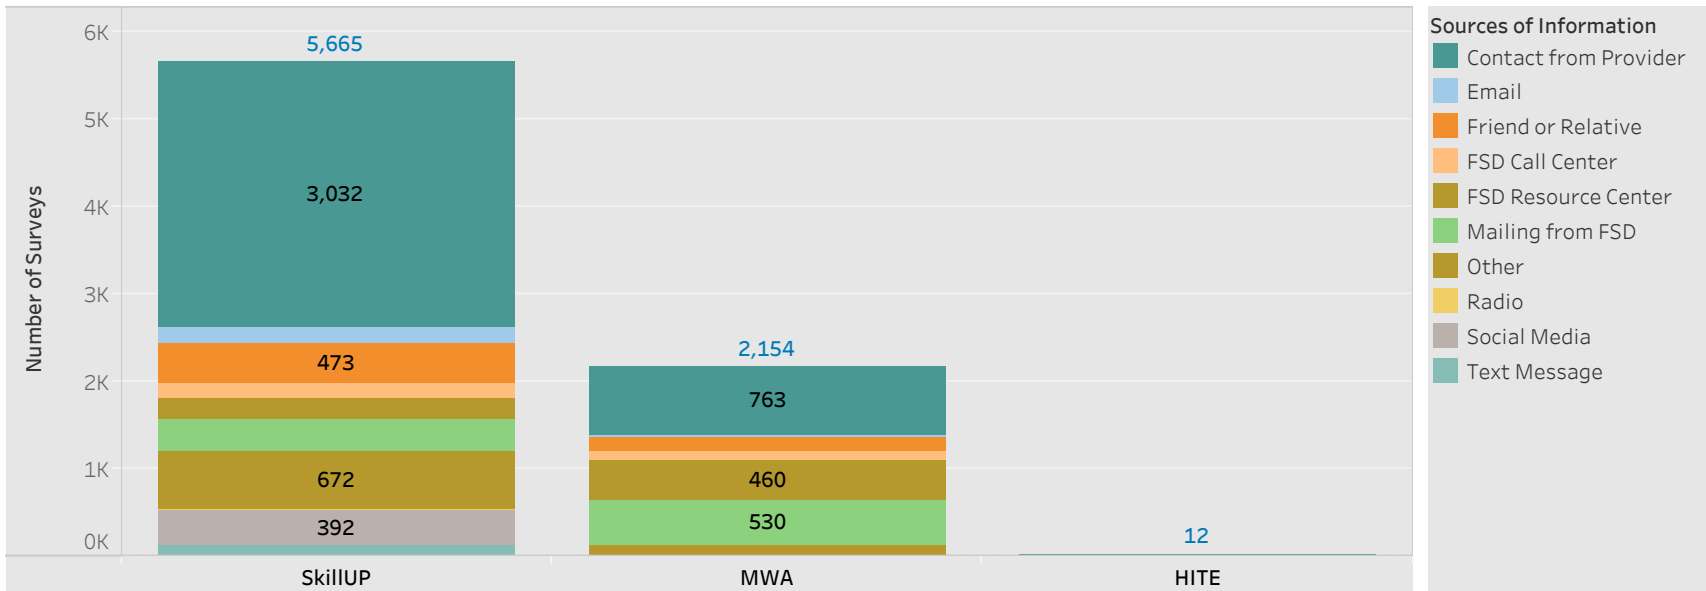

# E&T Engagement Effectiveness Survey Dashboard - By Program

Created by: FSD Operations Team  
 Updated: March 25, 2021

■ HITE      ■ MWA      ■ SkillUP

## E&T Engagement Effectiveness Survey Dashboard - By Sources

# Statewide Survey Map

This map is showing zip codes the E&T programs reached. The green shade is showing MWA and red is for SkillUP. The golden color is where the two providers overlap. The gray areas perhaps have not been reached yet. NOTE: Any shade of color other than the three shown in the legend shows the presence of more than one provider.