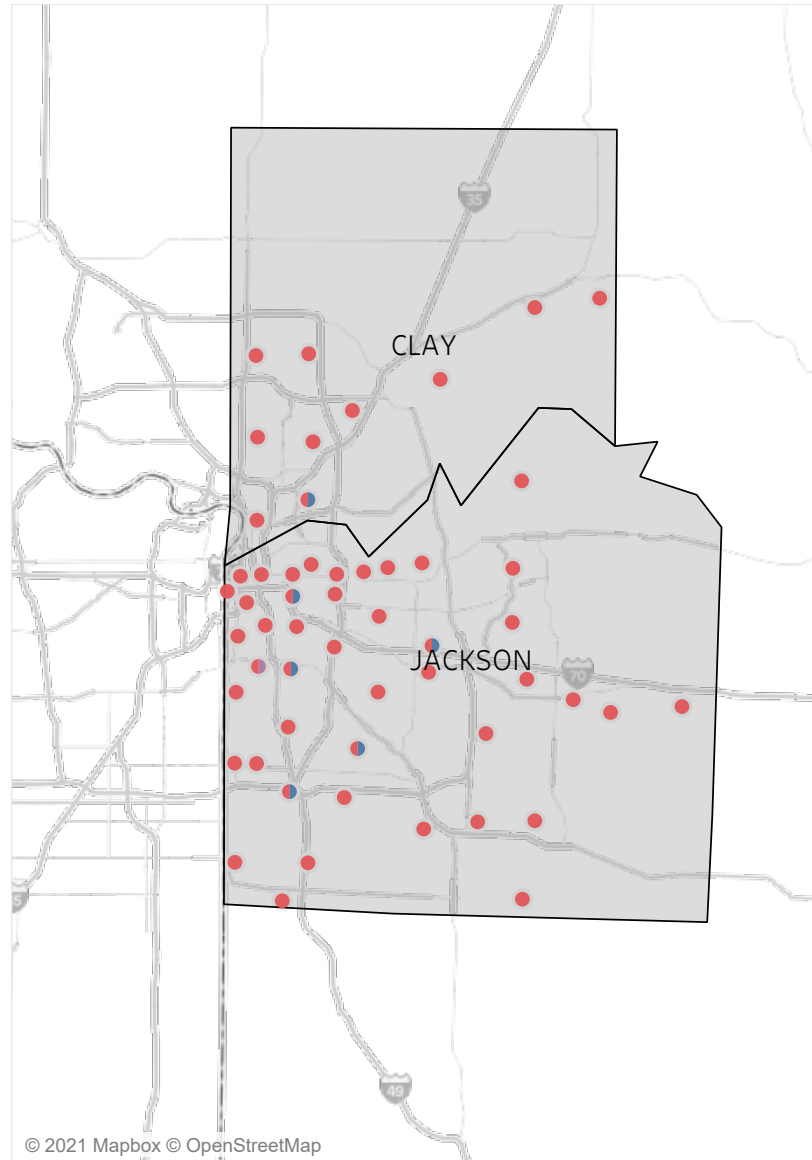

Metropolitan Survey Map

Kansas City area E&T programs survey zip codes

Created by: FSD Operations Team
Updated: March 25, 2021

HITE

MWA

SkillUP