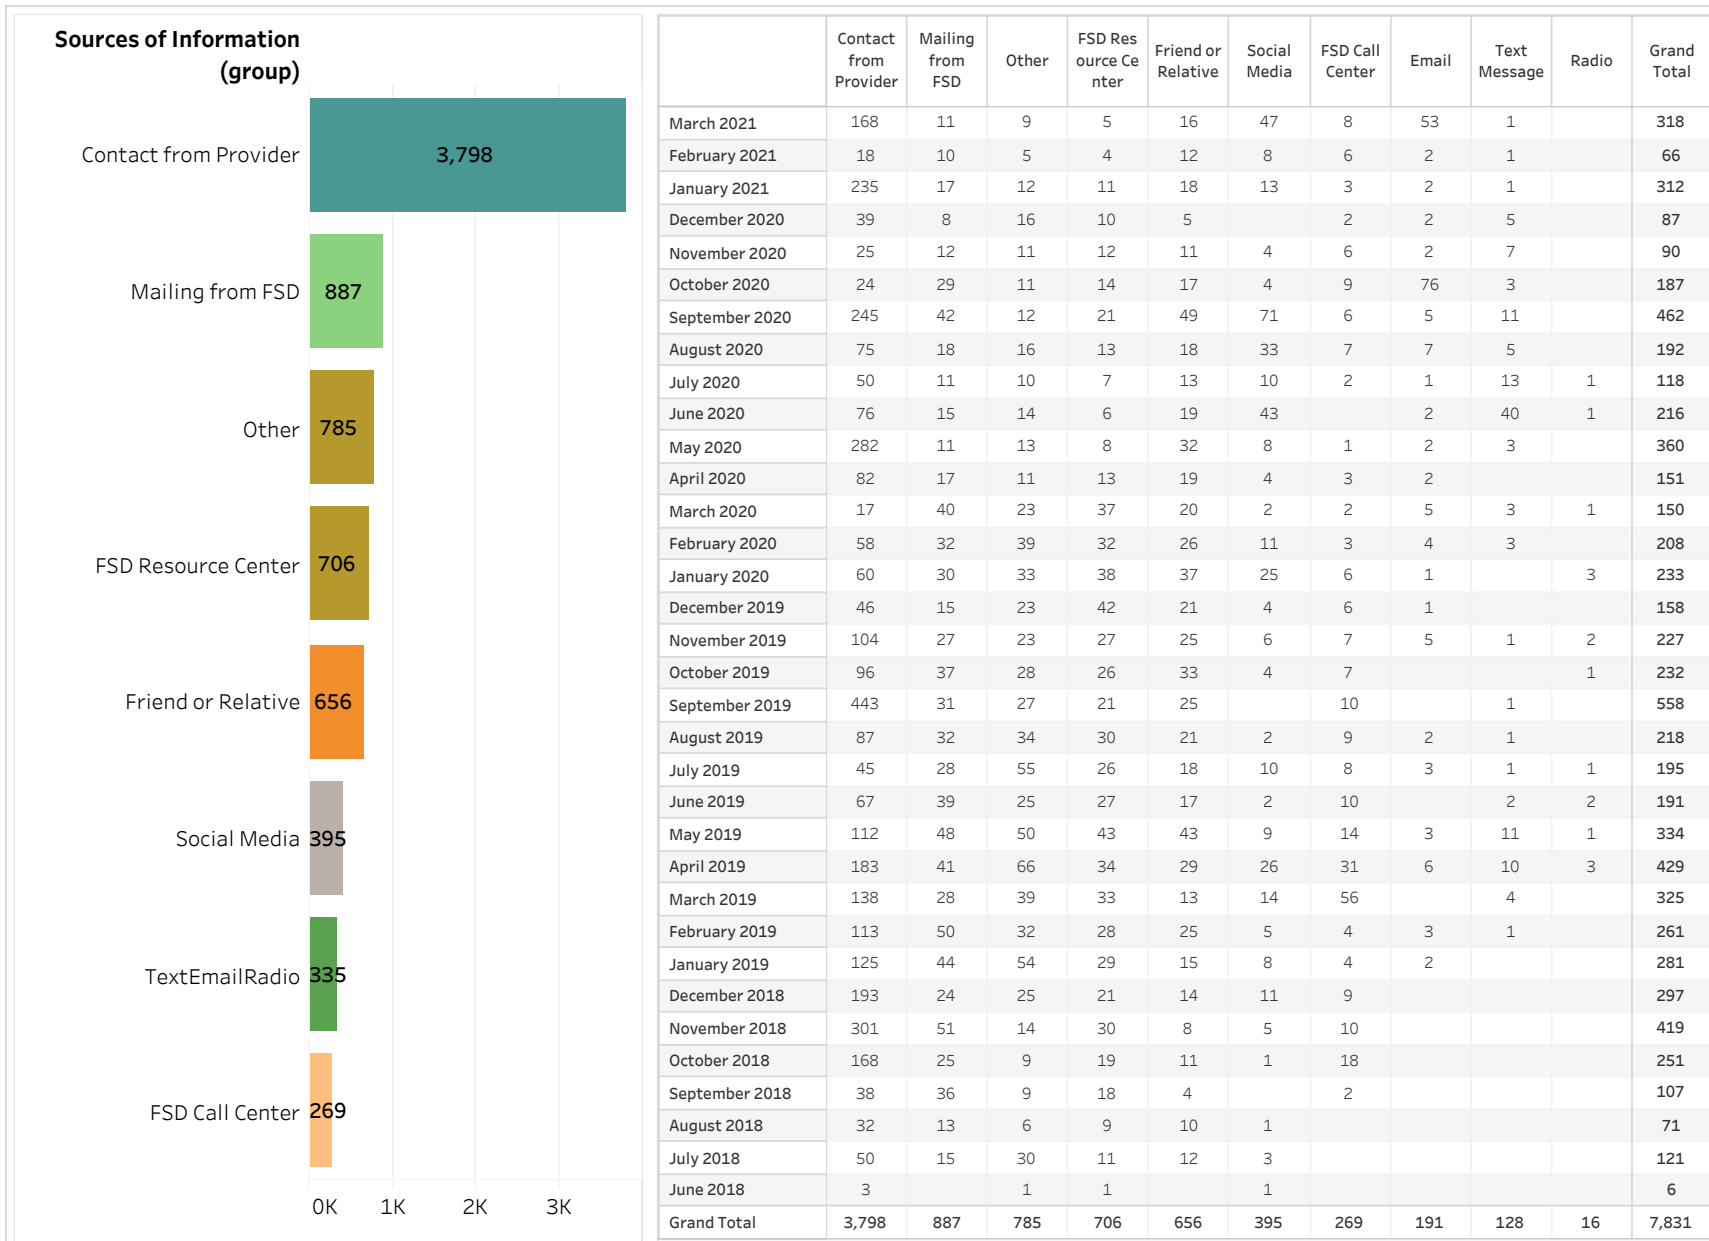

# E&T Engagement Effectiveness Survey Dashboard - By Program

Created by: FSD Operations Team  
 Updated: March 25, 2021

■ HITE      ■ MWA      ■ SkillUP

## E&T Engagement Effectiveness Survey Dashboard - By Sources

# Statewide Survey Map

This map is showing zip codes the E&T programs reached. The green shade is showing MWA and red is for SkillUP. The golden color is where the two providers overlap. The gray areas perhaps have not been reached yet. NOTE: Any shade of color other than the three shown in the legend shows the presence of more than one provider.