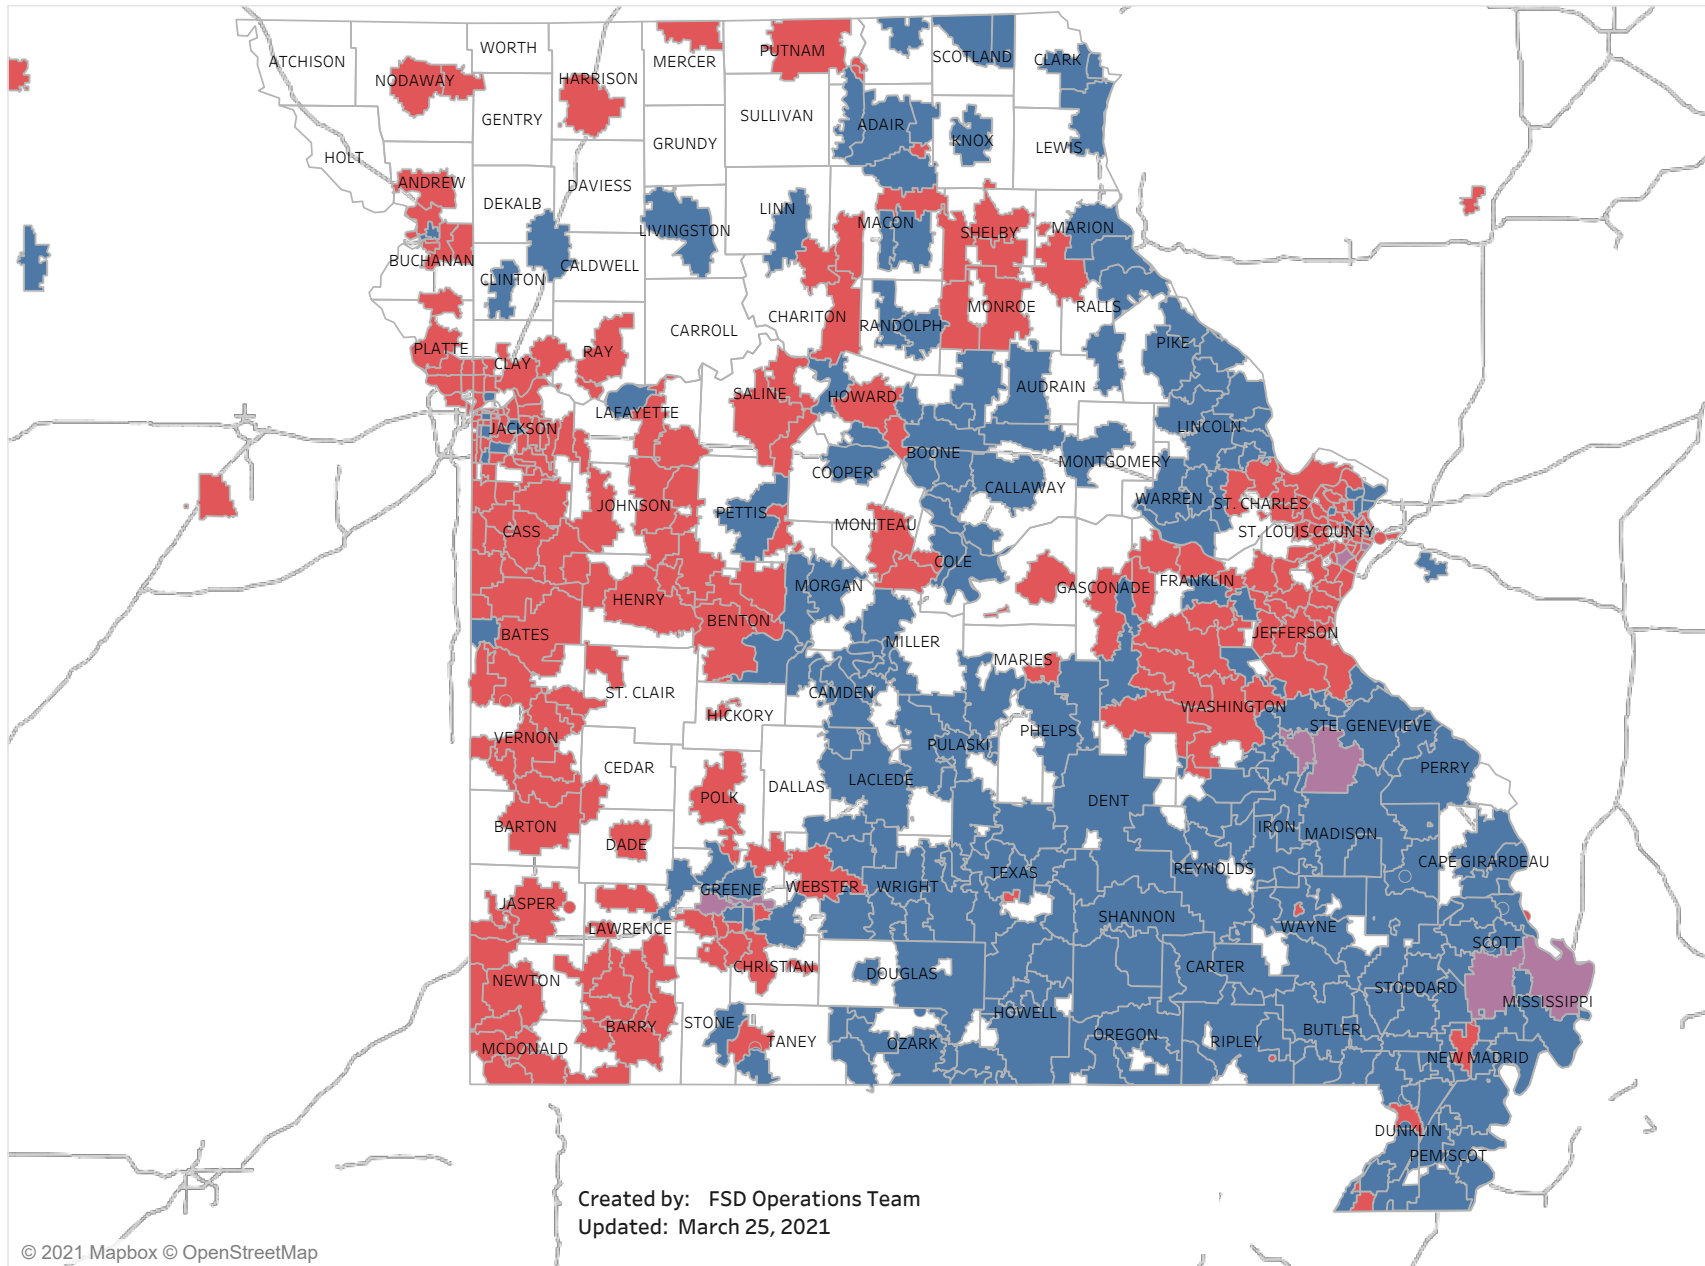

This map is showing zip codes the E&T programs reached. The green shade is showing MWA and red is for SkillUP. The golden color is where the two providers overlap. The gray areas perhaps have not been reached yet. NOTE: Any shade of color other than the three shown in the legend shows the presence of more than one provider.

■ HITE   ■ MWA   ■ SkillUP