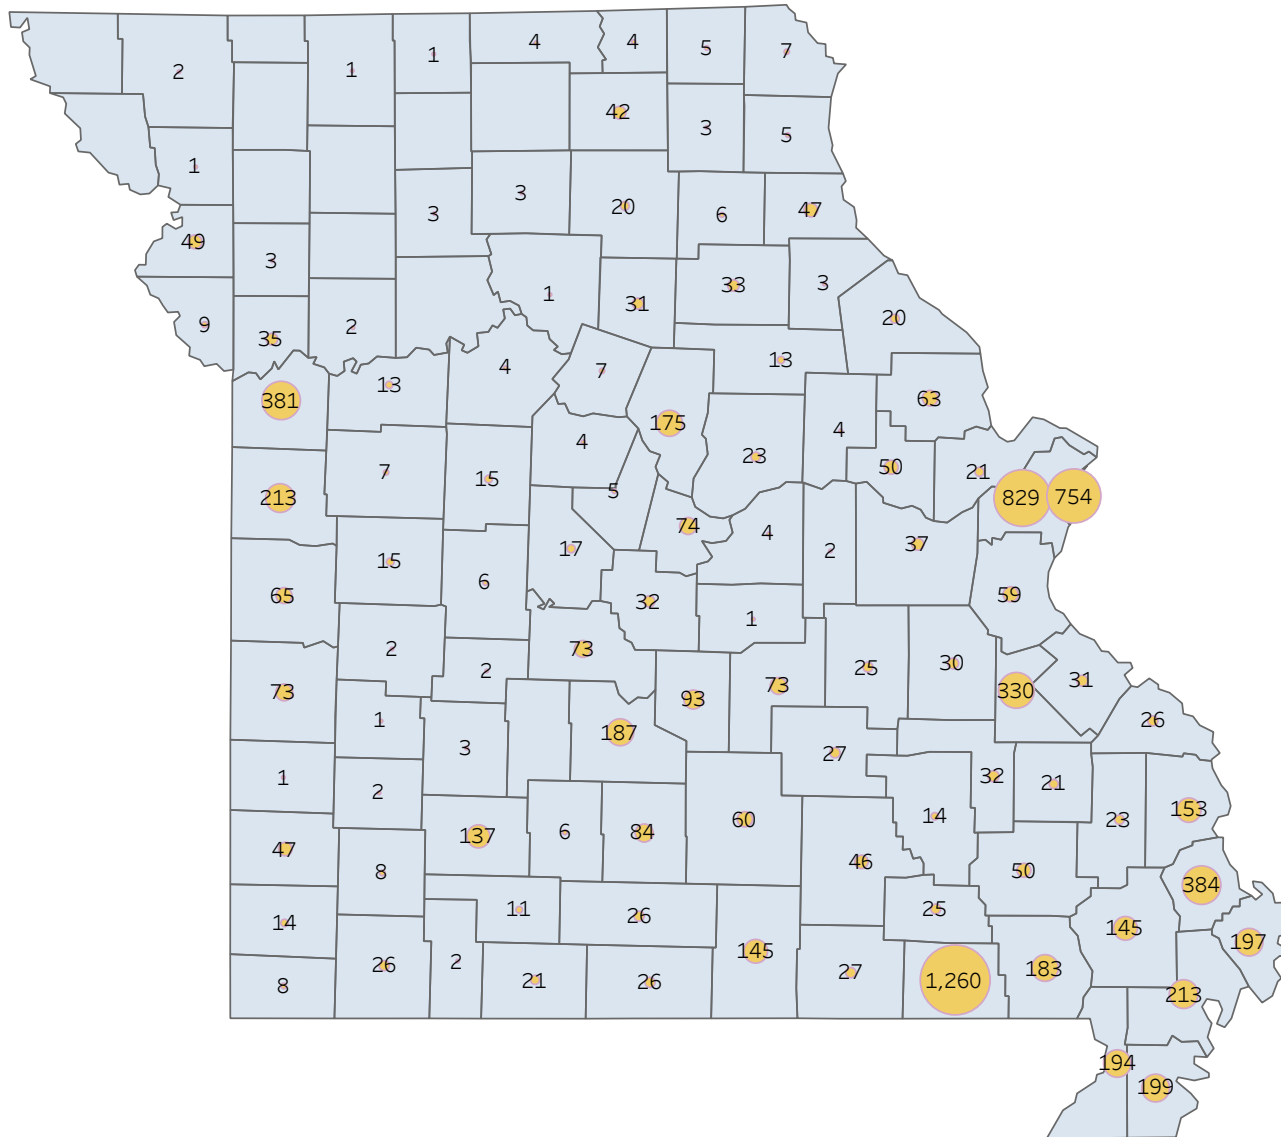

# Statewide Survey Map

This map is showing zip codes the E&T programs reached. The green shade is showing MWA and red is for SkillUP. The golden color is where the two providers overlap. The gray areas perhaps have not been reached yet. NOTE: Any shade of color other than the three shown in the legend shows the presence of more than one provider.

## Metropolitan Survey Map

Metro St. Louis E&T programs survey zip codes

Kansas City area E&T programs survey zip codes

Created by: FSD Operations Team  
Updated: May 20, 2021

HITE

MWA

SkillUP

# Survey counts

# Survey on Program Line

County Name	Program			Grand Total
	HITE	MWA	SkillUP	
<b>Grand Total</b>	<b>12</b>	<b>2,214</b>	<b>5,773</b>	<b>7,999</b>
Ripley		47	1,213	1,260
St. Louis County	1	8	820	829
St. Louis City	1	4	749	754
Scott	1	104	279	384
Jackson	1	5	375	381
St. Francois	6	250	74	330
Cass			213	213
New Madrid		49	164	213
Pemiscot		27	172	199
Mississippi	1	48	148	197
Dunklin		57	137	194
Laclede		137	50	187
Butler		155	28	183
Boone		109	66	175
Cape Girardeau		115	38	153
Howell		113	32	145
Stoddard		51	94	145
Greene	1	27	109	137
Pulaski		92	1	93
Wright		67	17	84
Cole		15	59	74
Camden		52	21	73
Phelps		17	56	73
Vernon			73	73
Bates		1	64	65
Lincoln		58	5	63
Texas		57	3	60
Jefferson			59	59
Warren		37	13	50
Wayne		43	7	50
Buchanan		5	44	49
Jasper			47	47
Marion		25	22	47
Shannon		32	14	46
Adair		29	13	42
Franklin		2	35	37
Clay		1	34	35
Monroe			33	33
Iron		27	5	32
Miller		17	15	32
Randolph		20	11	31
Ste. Genevieve		30	1	31