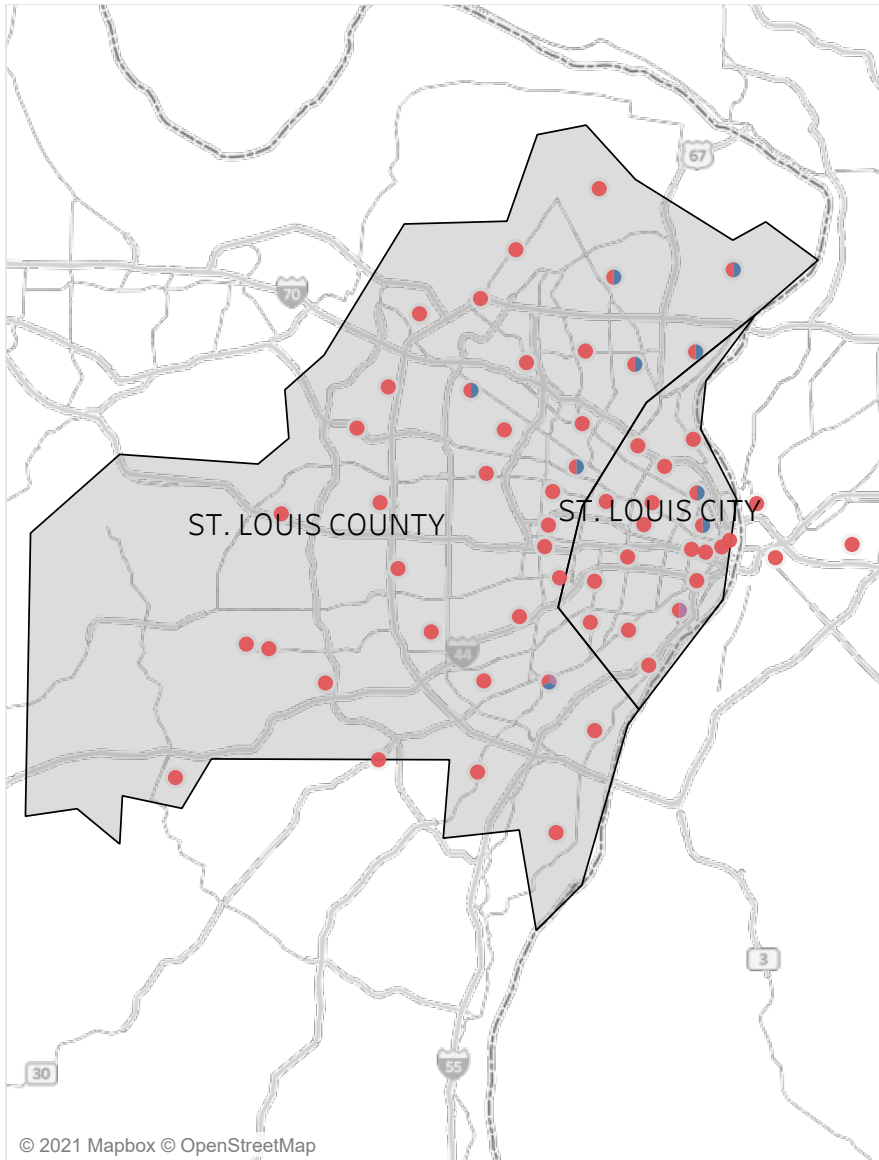

# Statewide Survey Map

This map is showing zip codes the E&T programs reached. The green shade is showing MWA and red is for SkillUP. The golden color is where the two providers overlap. The gray areas perhaps have not been reached yet. NOTE: Any shade of color other than the three shown in the legend shows the presence of more than one provider.

## Metropolitan Survey Map

Metro St. Louis E&T programs survey zip codes

Kansas City area E&T programs survey zip codes

Created by: FSD Operations Team  
Updated: May 20, 2021

HITE

MWA

SkillUP