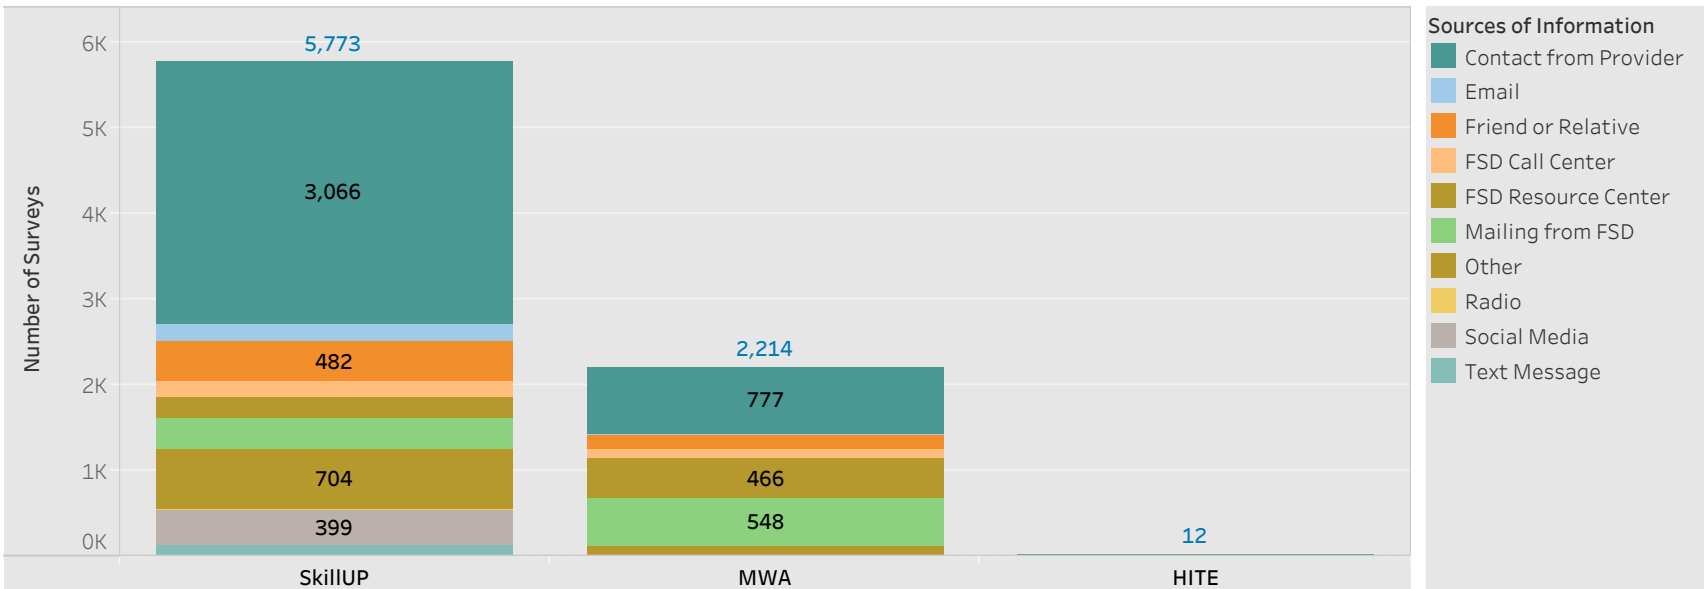

# E&T Engagement Effectiveness Survey Dashboard - By Program

Created by: FSD Operations Team  
 Updated: May 20, 2021

■ HITE      ■ MWA      ■ SkillUP

## E&T Engagement Effectiveness Survey Dashboard - By Sources

Created by: FSD Operations Team

Updated: May 20, 2021

# Statewide Survey Map

This map is showing zip codes the E&T programs reached. The green shade is showing MWA and red is for SkillUP. The golden color is where the two providers overlap. The gray areas perhaps have not been reached yet. NOTE: Any shade of color other than the three shown in the legend shows the presence of more than one provider.