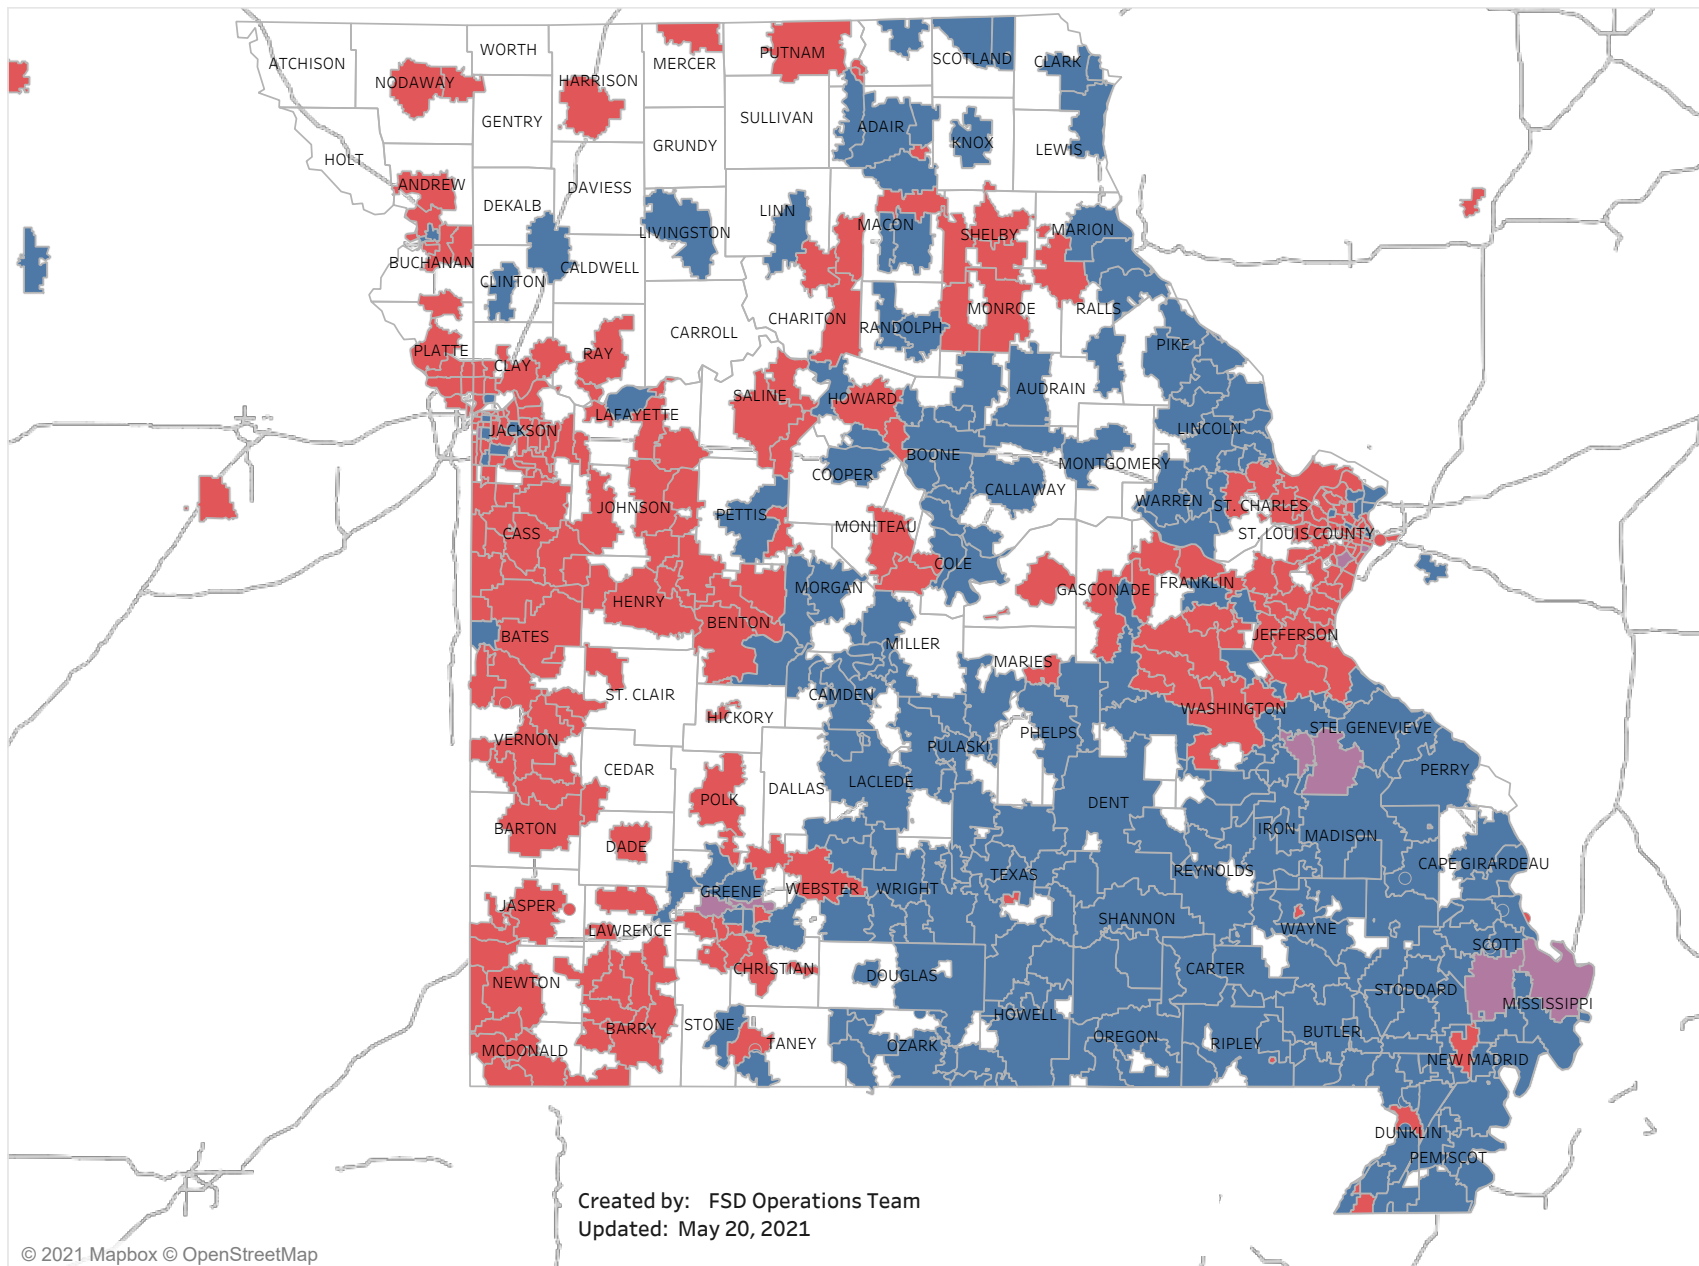

This map is showing zip codes the E&T programs reached. The green shade is showing MWA and red is for SkillUP. The golden color is where the two providers overlap. The gray areas perhaps have not been reached yet. NOTE: Any shade of color other than the three shown in the legend shows the presence of more than one provider.

■ HITE   ■ MWA   ■ SkillUP