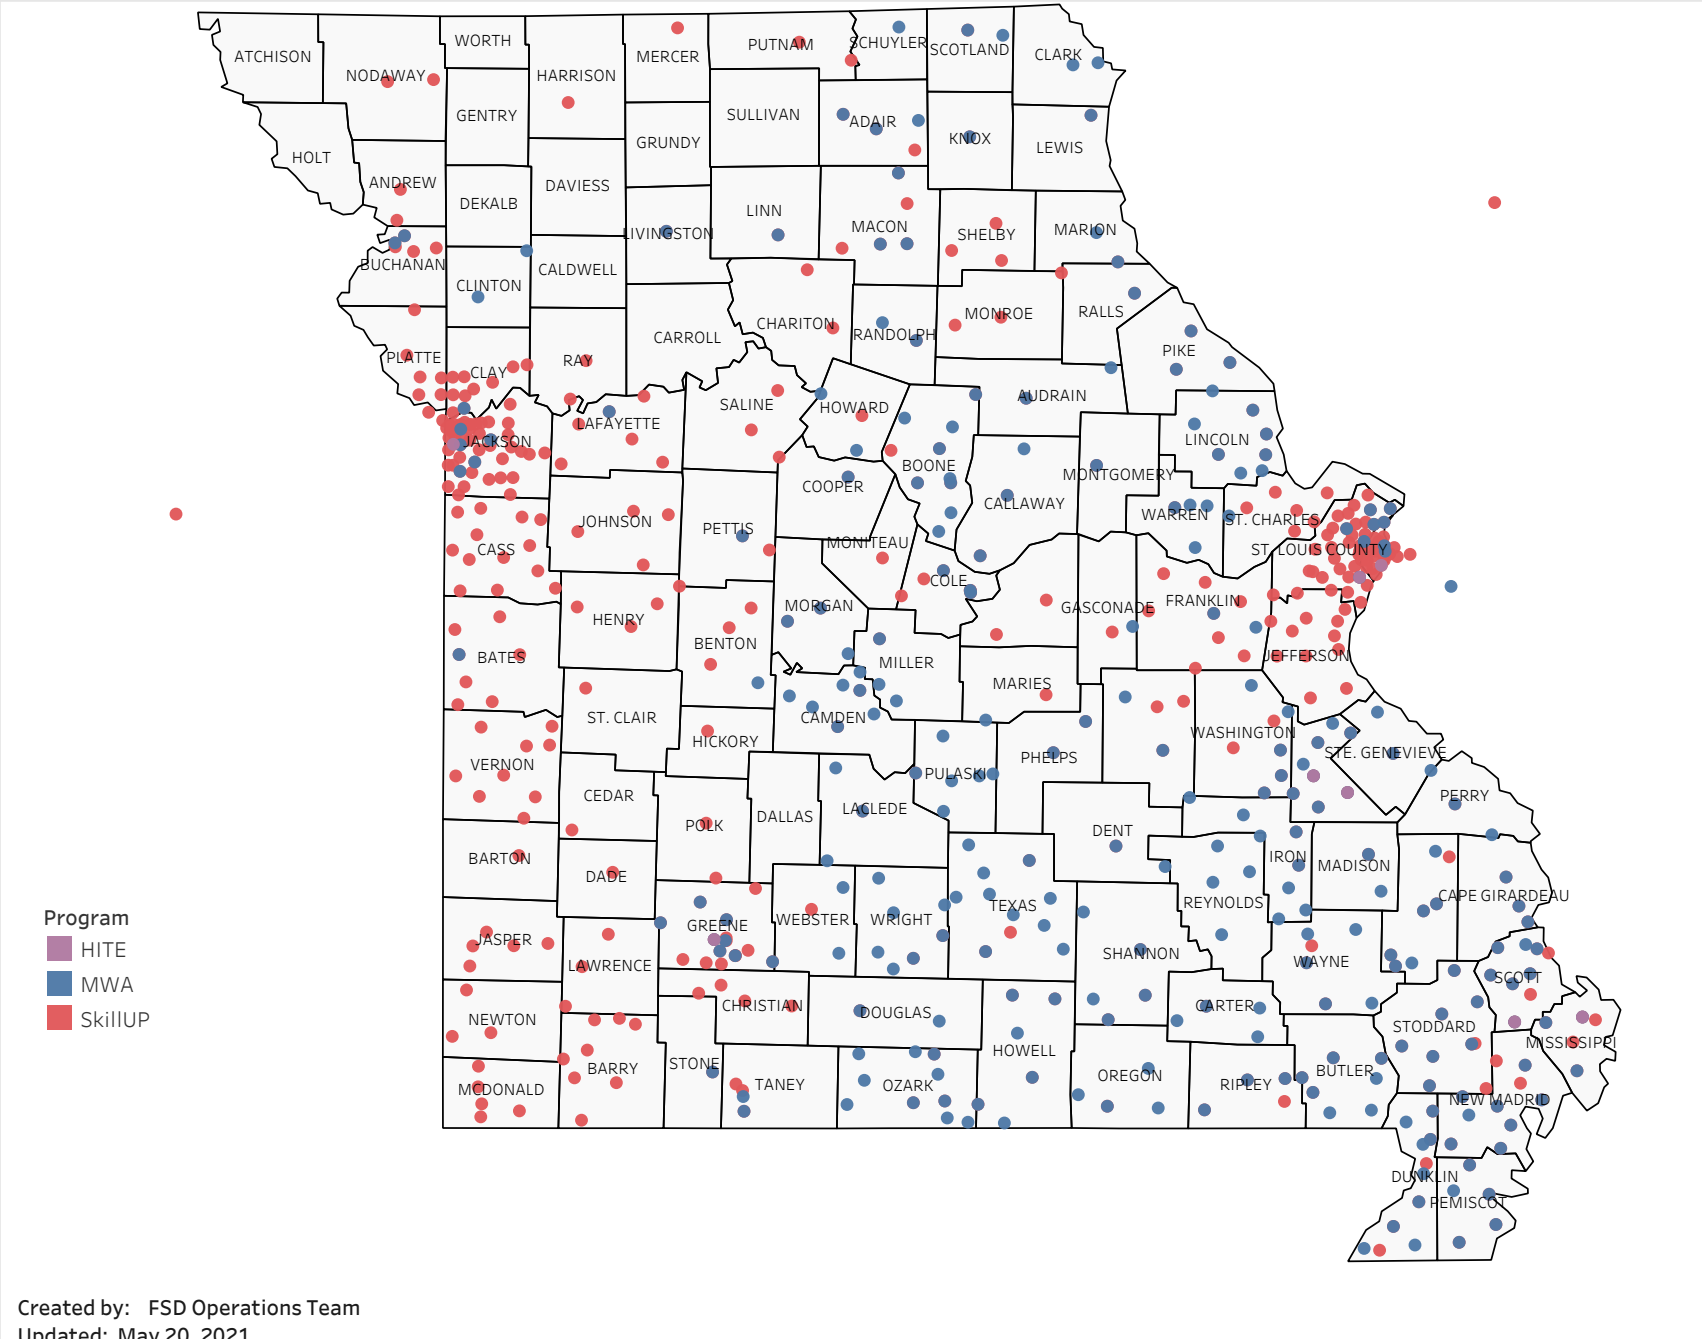

# E&T Engagement Effectiveness Survey Dashboard - By Program

Created by: FSD Operations Team  
 Updated: May 20, 2021

■ HITE      ■ MWA      ■ SkillUP

# Statewide Survey Map

This map is showing zip codes the E&T programs reached. The green shade is showing MWA and red is for SkillUP. The golden color is where the two providers overlap. The gray areas perhaps have not been reached yet. NOTE: Any shade of color other than the three shown in the legend shows the presence of more than one provider.

# Survey on Program Line

County Name	HITE	Program		Grand Total
		MWA	SkillUP	
Washington		10	20	30
Dent		16	11	27
Oregon		26	1	27
Barry			26	26
Douglas		19	7	26
Ozark		24	2	26
Perry		24	2	26
Carter		21	4	25
Crawford		5	20	25
Bollinger		6	17	23
Callaway		12	11	23
Madison		15	6	21
St. Charles		2	19	21
Taney		3	18	21
Macon		7	13	20
Pike		14	6	20
Morgan		6	11	17
Henry		1	14	15
Pettis		1	14	15
Newton			14	14
Reynolds		13	1	14
Audrain		9	4	13
Lafayette		2	11	13
Christian			11	11
Platte			9	9
Lawrence			8	8
McDonald			8	8
Clark		7		7
Howard		5	2	7
Johnson			7	7
Benton		2	4	6
Shelby			6	6
Webster		3	3	6
Lewis		3	2	5
Moniteau			5	5
Scotland		4	1	5
Cooper		3	1	4
Montgomery		2	2	4
Osage			4	4
Putnam		1	3	4
Saline			4	4
Schuyler		4		4
Clinton		3		3

# Survey on Program Line

County Name	HITE	Program		Grand Total
		MWA	SkillUP	
Knox		2	1	3
Linn		1	2	3
Livingston		2	1	3
Polk			3	3
Ralls		1	2	3
Dade			2	2
Gasconade		1	1	2
Hickory			2	2
Nodaway			2	2
Ray			2	2
St. Clair			2	2
Stone		1	1	2
Andrew			1	1
Barton			1	1
Cedar			1	1
Chariton			1	1
Harrison			1	1
Maries			1	1
Mercer			1	1