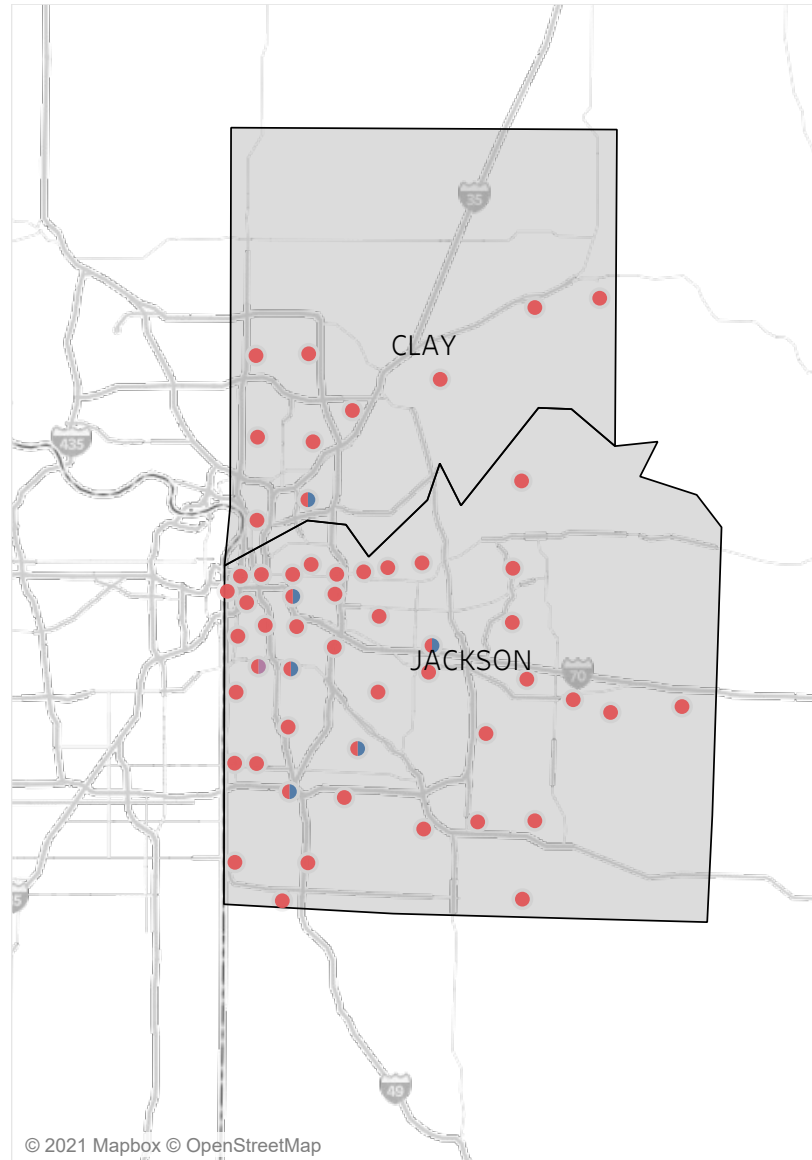

# Statewide Survey Map

This map is showing zip codes the E&T programs reached. The green shade is showing MWA and red is for SkillUP. The golden color is where the two providers overlap. The gray areas perhaps have not been reached yet. NOTE: Any shade of color other than the three shown in the legend shows the presence of more than one provider.

## Metropolitan Survey Map

Metro St. Louis E&T programs survey zip codes

Kansas City area E&T programs survey zip codes

Created by: FSD Operations Team  
Updated: May 20, 2021

HITE

MWA

SkillUP