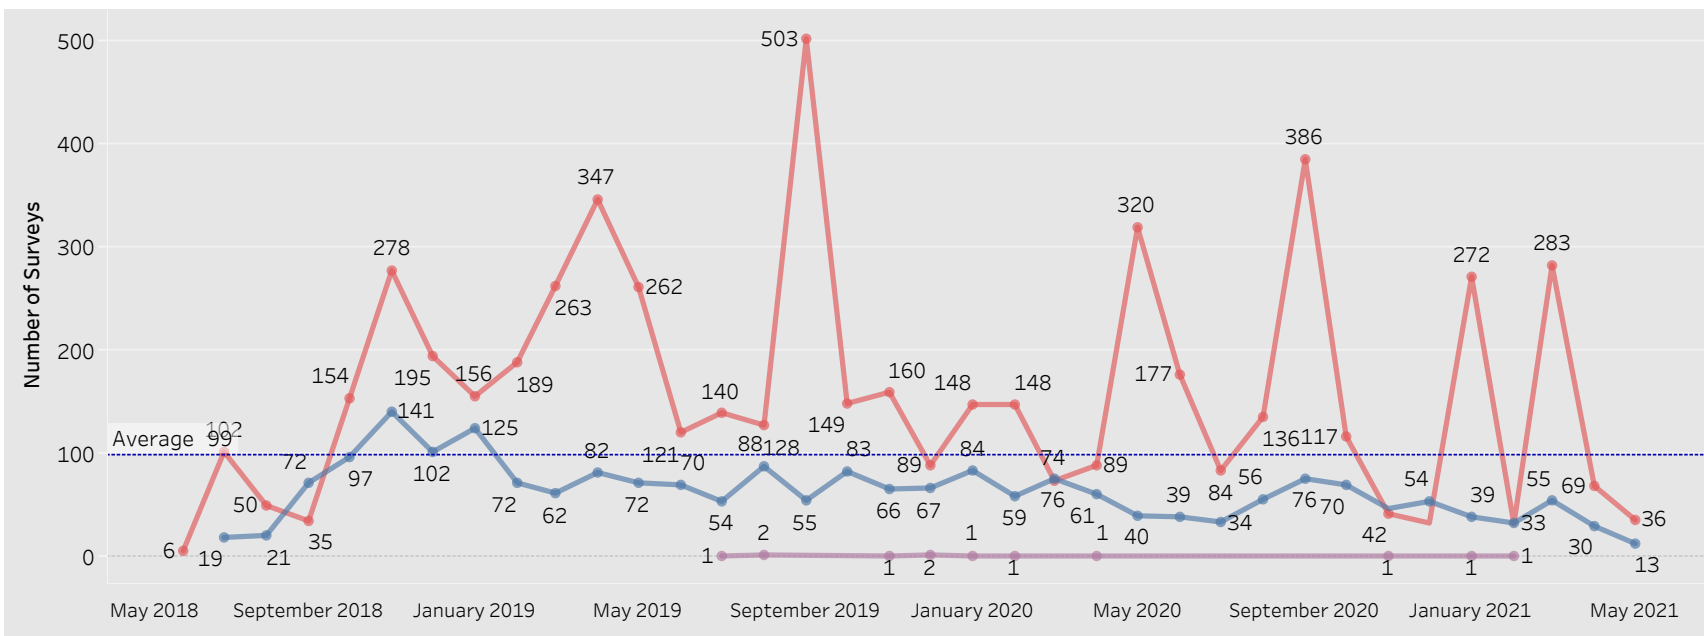

# E&T Engagement Effectiveness Survey Dashboard - By Program

Created by: FSD Operations Team  
 Updated: May 20, 2021

■ HITE      ■ MWA      ■ SkillUP

## E&T Engagement Effectiveness Survey Dashboard - By Sources

Created by: FSD Operations Team

Updated: May 20, 2021

# Statewide Survey Map

This map is showing zip codes the E&T programs reached. The green shade is showing MWA and red is for SkillUP. The golden color is where the two providers overlap. The gray areas perhaps have not been reached yet. NOTE: Any shade of color other than the three shown in the legend shows the presence of more than one provider.