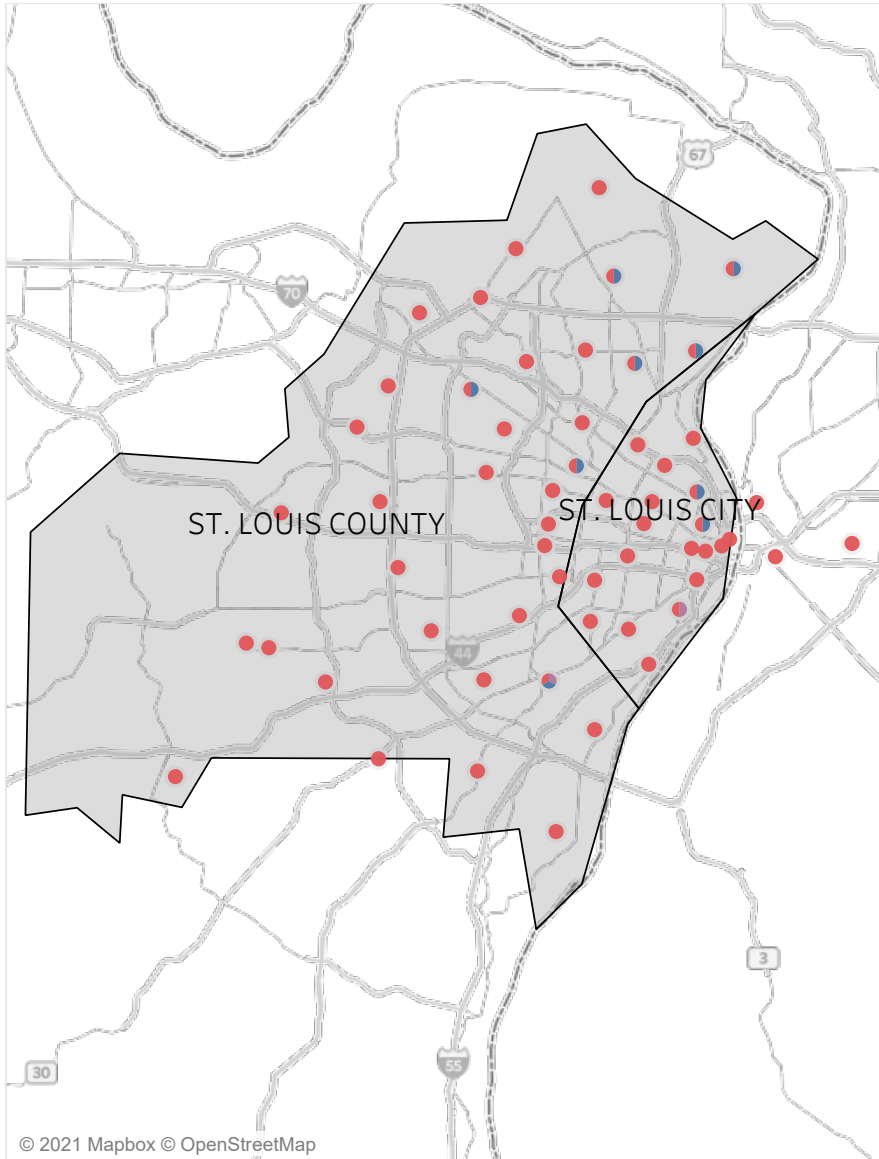

Updated: May 27, 2021

Statewide Survey Map

This map is showing zip codes the E&T programs reached. The green shade is showing MWA and red is for SkillUP. The golden color is where the two providers overlap. The gray areas perhaps have not been reached yet. NOTE: Any shade of color other than the three shown in the legend shows the presence of more than one provider.

■ HITE ■ MWA ■ SkillUP

Metropolitan Survey Map

Metro St. Louis E&T programs survey zip codes

Kansas City area E&T programs survey zip codes

Created by: FSD Operations Team
Updated: May 27, 2021

HITE

MWA

SkillUP

Survey counts

Survey on Program Line

County Name	Program			Grand Total
	HITE	MWA	SkillUP	
Grand Total	12	2,226	5,794	8,032
Ripley		47	1,213	1,260
St. Louis County	1	8	822	831
St. Louis City	1	4	750	755
Scott	1	104	280	385
Jackson	1	5	375	381
St. Francois	6	251	75	332
New Madrid		49	167	216
Cass			213	213
Pemiscot		27	175	202
Dunklin		57	142	199
Mississippi	1	48	150	199
Laclede		137	50	187
Butler		155	28	183
Boone		111	66	177
Cape Girardeau		116	38	154
Howell		114	32	146
Stoddard		51	94	145
Greene	1	30	110	141
Pulaski		92	1	93
Wright		67	17	84
Cole		15	59	74
Camden		52	21	73
Phelps		17	56	73
Vernon			73	73
Bates		1	64	65
Lincoln		59	5	64
Jefferson			61	61
Texas		57	3	60
Warren		37	13	50
Wayne		43	7	50
Buchanan		5	44	49
Jasper			47	47
Marion		25	22	47
Shannon		32	14	46
Adair		29	13	42
Franklin		2	35	37
Clay		1	34	35
Monroe			33	33
Iron		27	5	32
Miller		17	15	32
Randolph		20	11	31
Ste. Genevieve		30	1	31

Survey on Program Line

County Name	HITE	Program		Grand Total
		MWA	SkillUP	
Clinton		3		3
Linn		1	2	3
Livingston		2	1	3
Polk			3	3
Ralls		1	2	3
Dade			2	2
Gasconade		1	1	2
Hickory			2	2
Nodaway			2	2
Ray			2	2
St. Clair			2	2
Stone		1	1	2
Andrew			1	1
Barton			1	1
Cedar			1	1
Chariton			1	1
Harrison			1	1
Maries			1	1
Mercer			1	1