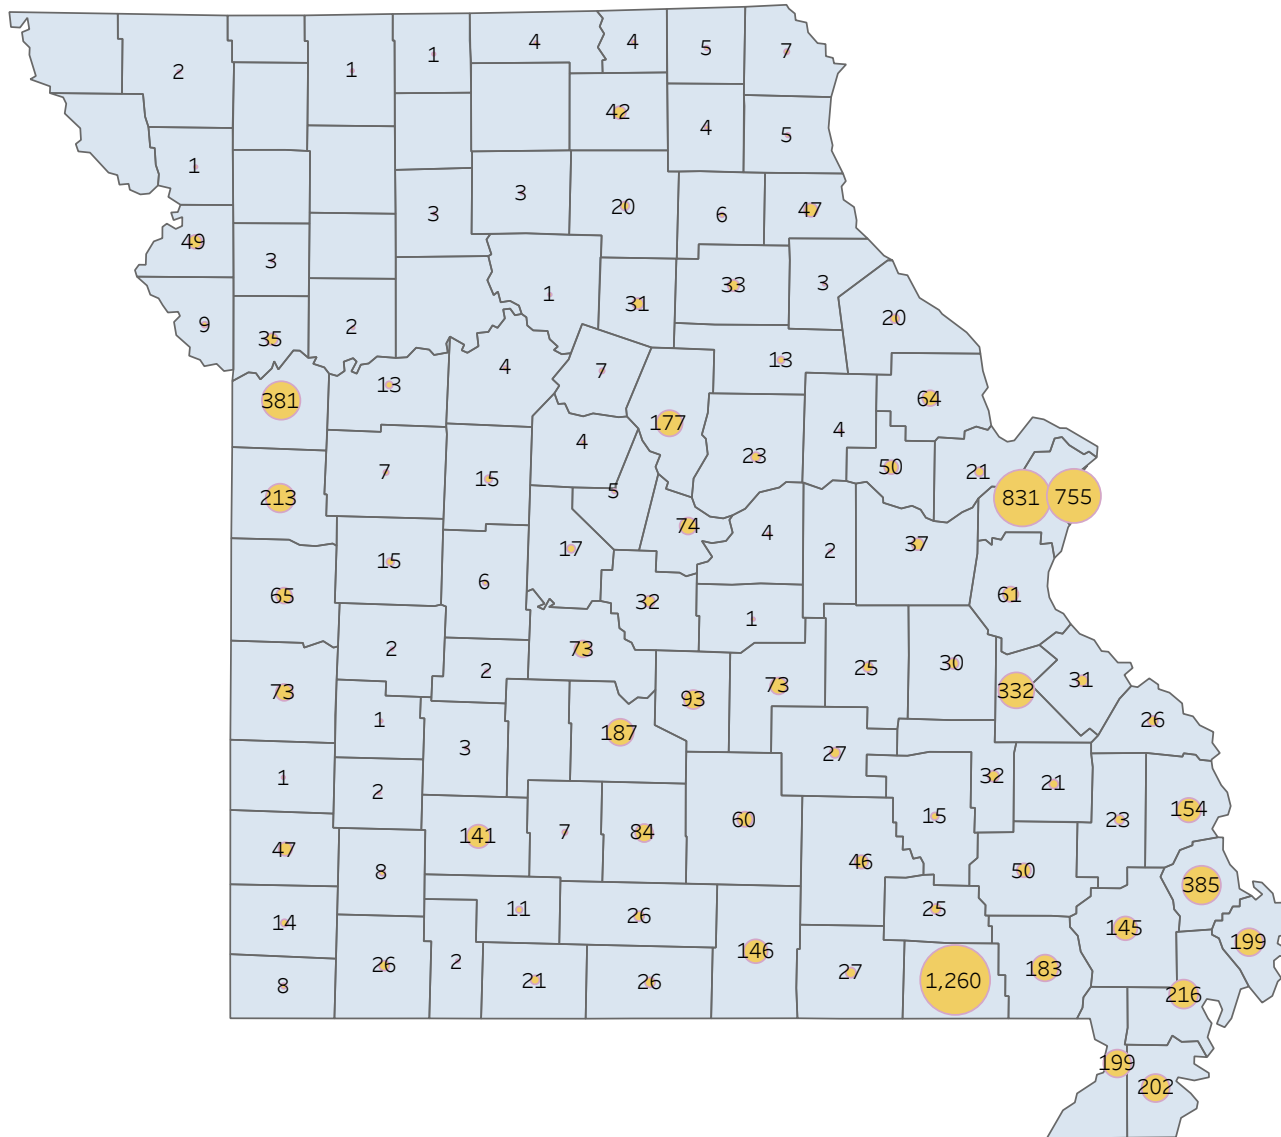

Updated: May 27, 2021

Statewide Survey Map

This map is showing zip codes the E&T programs reached. The green shade is showing MWA and red is for SkillUP. The golden color is where the two providers overlap. The gray areas perhaps have not been reached yet. NOTE: Any shade of color other than the three shown in the legend shows the presence of more than one provider.

■ HITE ■ MWA ■ SkillUP

Metropolitan Survey Map

Metro St. Louis E&T programs survey zip codes

Kansas City area E&T programs survey zip codes

Created by: FSD Operations Team
Updated: May 27, 2021

HITE

MWA

SkillUP

Survey counts

Survey on Program Line

County Name	Program			Grand Total
	HITE	MWA	SkillUP	
Grand Total	12	2,226	5,794	8,032
Ripley		47	1,213	1,260
St. Louis County	1	8	822	831
St. Louis City	1	4	750	755
Scott	1	104	280	385
Jackson	1	5	375	381
St. Francois	6	251	75	332
New Madrid		49	167	216
Cass			213	213
Pemiscot		27	175	202
Dunklin		57	142	199
Mississippi	1	48	150	199
Laclede		137	50	187
Butler		155	28	183
Boone		111	66	177
Cape Girardeau		116	38	154
Howell		114	32	146
Stoddard		51	94	145
Greene	1	30	110	141
Pulaski		92	1	93
Wright		67	17	84
Cole		15	59	74
Camden		52	21	73
Phelps		17	56	73
Vernon			73	73
Bates		1	64	65
Lincoln		59	5	64
Jefferson			61	61
Texas		57	3	60
Warren		37	13	50
Wayne		43	7	50
Buchanan		5	44	49
Jasper			47	47
Marion		25	22	47
Shannon		32	14	46
Adair		29	13	42
Franklin		2	35	37
Clay		1	34	35
Monroe			33	33
Iron		27	5	32
Miller		17	15	32
Randolph		20	11	31
Ste. Genevieve		30	1	31