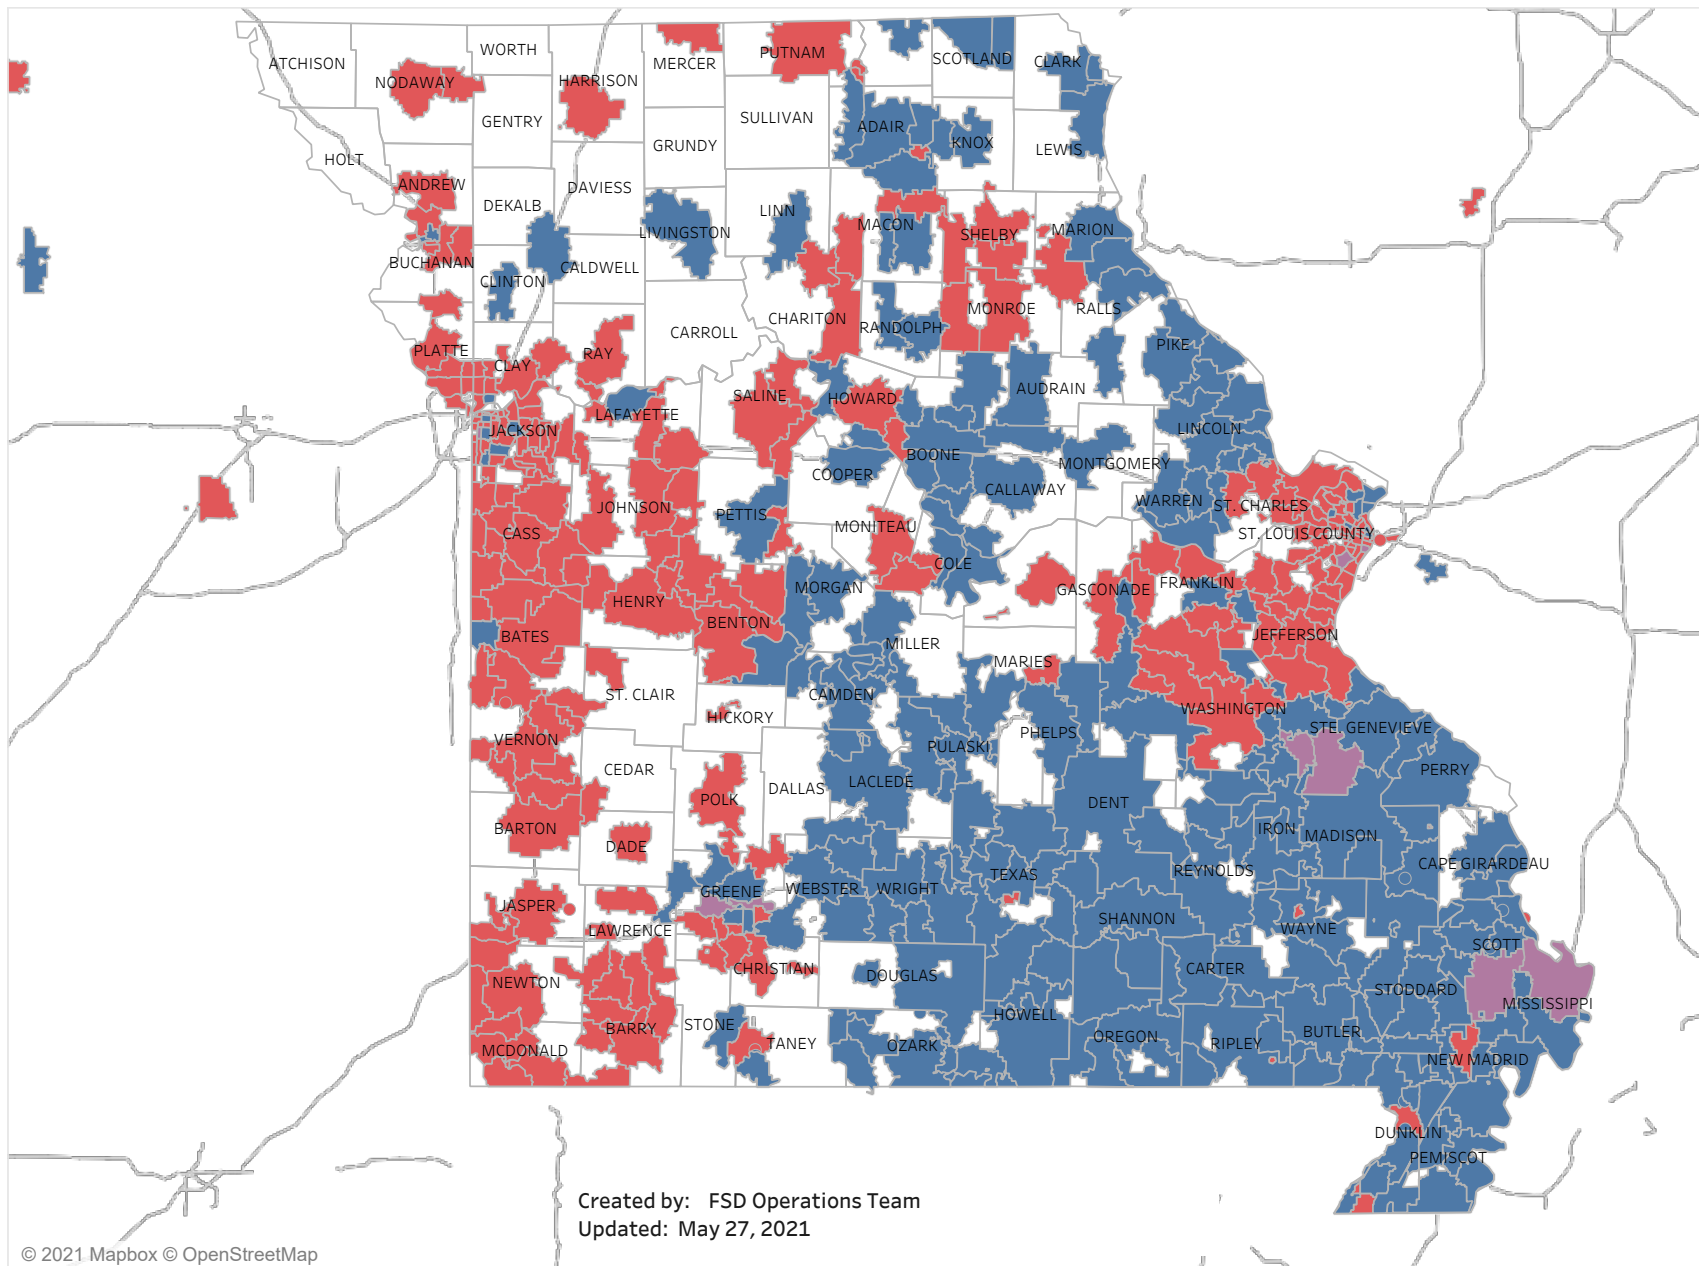

This map is showing zip codes the E&T programs reached. The green shade is showing MWA and red is for SkillUP. The golden color is where the two providers overlap. The gray areas perhaps have not been reached yet. NOTE: Any shade of color other than the three shown in the legend shows the presence of more than one provider.

■ HITE   ■ MWA   ■ SkillUP