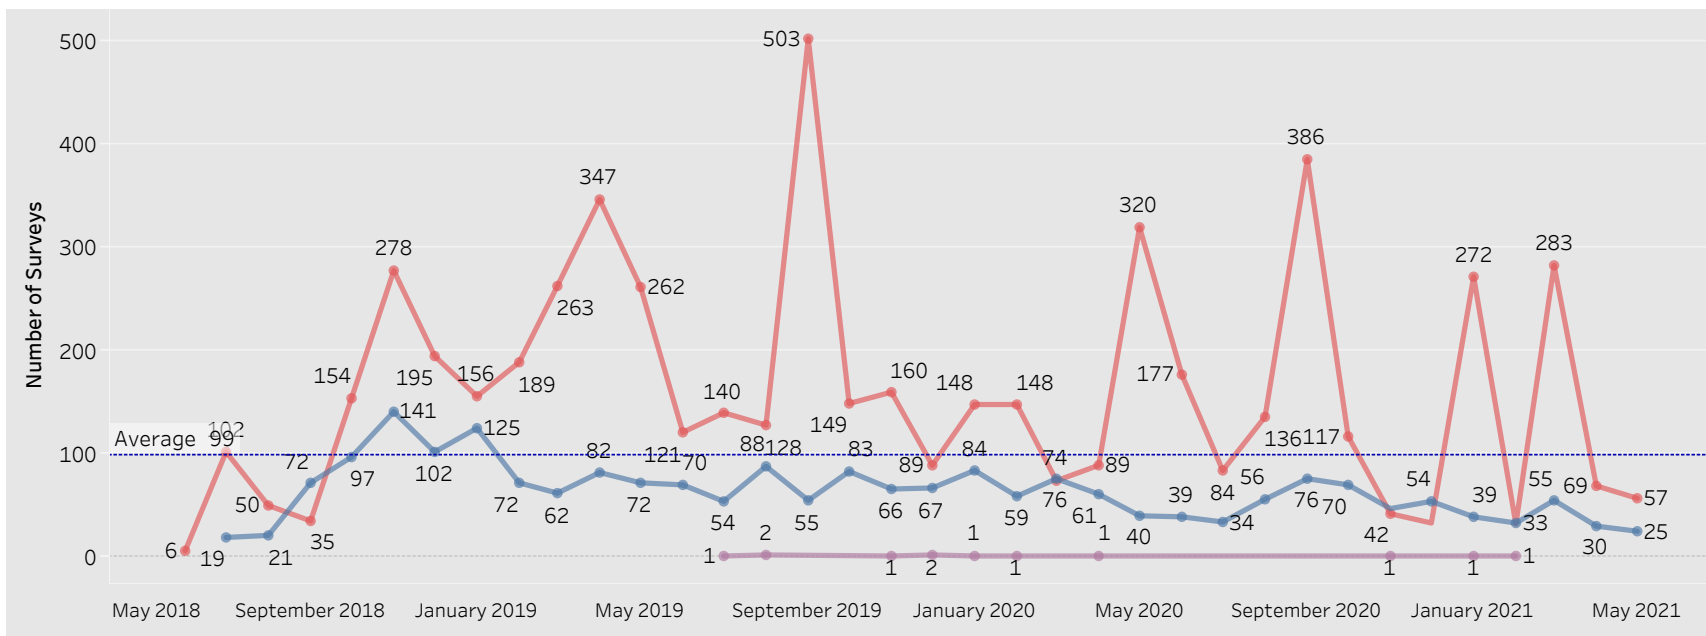

E&T Engagement Effectiveness Survey Dashboard - By Program

Created by: FSD Operations Team
 Updated: May 27, 2021

■ HITE ■ MWA ■ SkillUP

E&T Engagement Effectiveness Survey Dashboard - By Sources

Created by: FSD Operations Team

Updated: May 27, 2021

Statewide Survey Map

This map is showing zip codes the E&T programs reached. The green shade is showing MWA and red is for SkillUP. The golden color is where the two providers overlap. The gray areas perhaps have not been reached yet. NOTE: Any shade of color other than the three shown in the legend shows the presence of more than one provider.