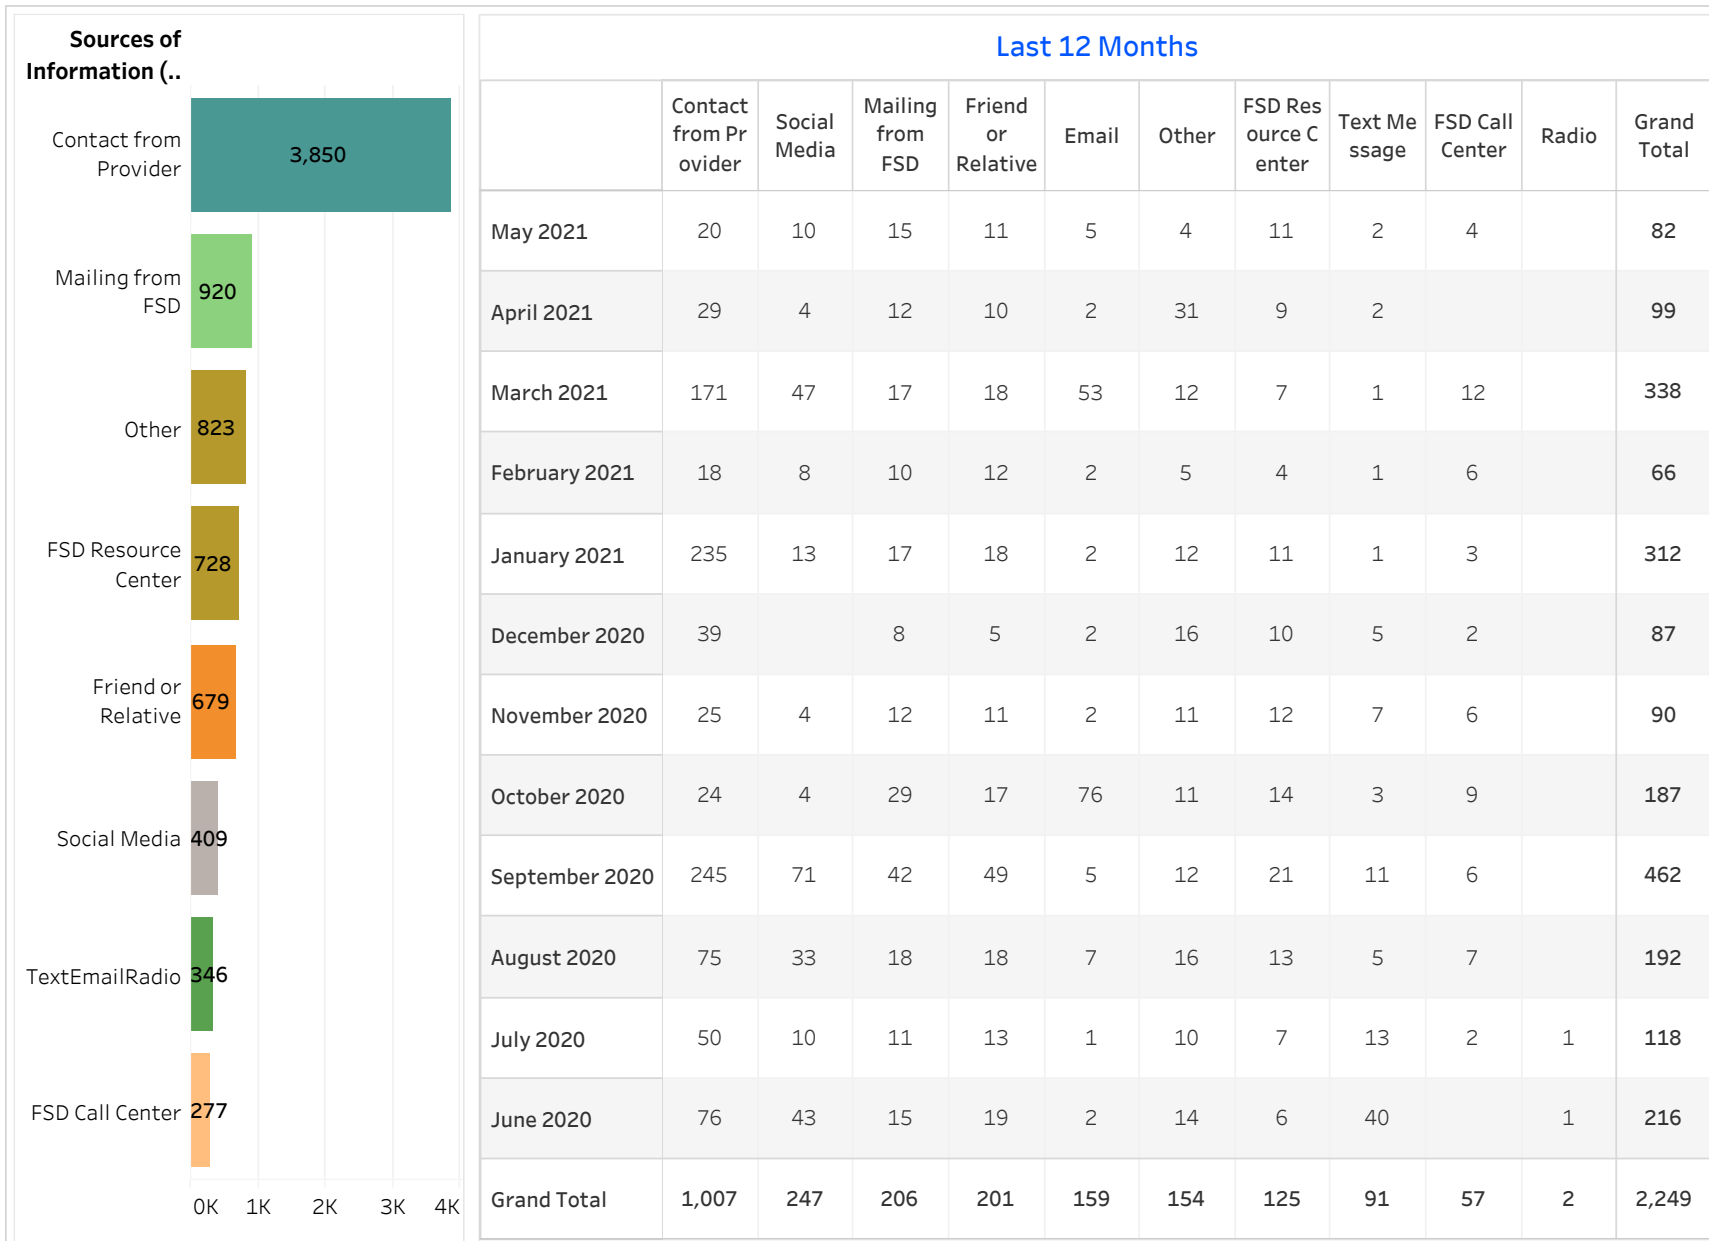

E&T Engagement Effectiveness Survey Dashboard - By Program

Created by: FSD Operations Team
 Updated: May 27, 2021

■ HITE ■ MWA ■ SkillUP

E&T Engagement Effectiveness Survey Dashboard - By Sources

Created by: FSD Operations Team

Updated: May 27, 2021

Statewide Survey Map

This map is showing zip codes the E&T programs reached. The green shade is showing MWA and red is for SkillUP. The golden color is where the two providers overlap. The gray areas perhaps have not been reached yet. NOTE: Any shade of color other than the three shown in the legend shows the presence of more than one provider.

Survey counts

Survey on Program Line

County Name	Program			Grand Total
	HITE	MWA	SkillUP	
Grand Total	12	2,226	5,794	8,032
Ripley		47	1,213	1,260
St. Louis County	1	8	822	831
St. Louis City	1	4	750	755
Scott	1	104	280	385
Jackson	1	5	375	381
St. Francois	6	251	75	332
New Madrid		49	167	216
Cass			213	213
Pemiscot		27	175	202
Dunklin		57	142	199
Mississippi	1	48	150	199
Laclede		137	50	187
Butler		155	28	183
Boone		111	66	177
Cape Girardeau		116	38	154
Howell		114	32	146
Stoddard		51	94	145
Greene	1	30	110	141
Pulaski		92	1	93
Wright		67	17	84
Cole		15	59	74
Camden		52	21	73
Phelps		17	56	73
Vernon			73	73
Bates		1	64	65
Lincoln		59	5	64
Jefferson			61	61
Texas		57	3	60
Warren		37	13	50
Wayne		43	7	50
Buchanan		5	44	49
Jasper			47	47
Marion		25	22	47
Shannon		32	14	46
Adair		29	13	42
Franklin		2	35	37
Clay		1	34	35
Monroe			33	33
Iron		27	5	32
Miller		17	15	32
Randolph		20	11	31
Ste. Genevieve		30	1	31