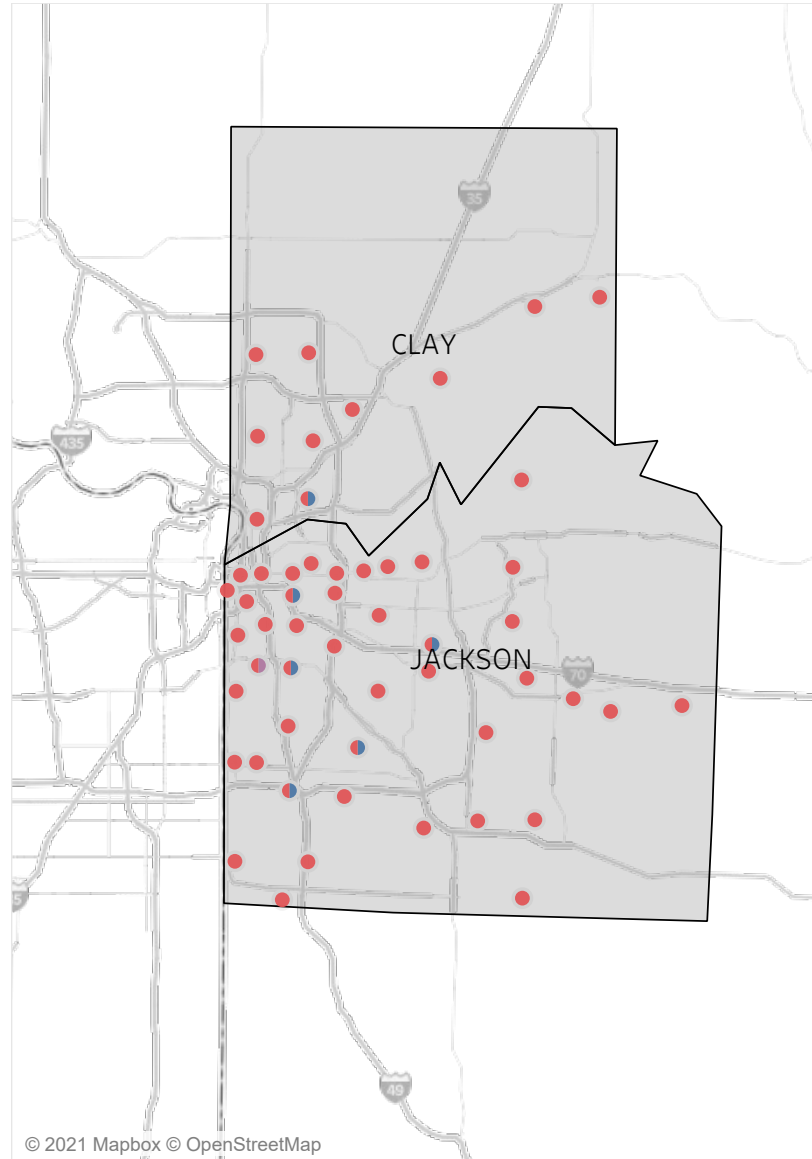

Updated: May 27, 2021

Statewide Survey Map

This map is showing zip codes the E&T programs reached. The green shade is showing MWA and red is for SkillUP. The golden color is where the two providers overlap. The gray areas perhaps have not been reached yet. NOTE: Any shade of color other than the three shown in the legend shows the presence of more than one provider.

■ HITE ■ MWA ■ SkillUP

Metropolitan Survey Map

Metro St. Louis E&T programs survey zip codes

Kansas City area E&T programs survey zip codes

Created by: FSD Operations Team
Updated: May 27, 2021

HITE

MWA

SkillUP

Survey counts

Survey on Program Line

County Name	Program			Grand Total
	HITE	MWA	SkillUP	
Grand Total	12	2,226	5,794	8,032
Ripley		47	1,213	1,260
St. Louis County	1	8	822	831
St. Louis City	1	4	750	755
Scott	1	104	280	385
Jackson	1	5	375	381
St. Francois	6	251	75	332
New Madrid		49	167	216
Cass			213	213
Pemiscot		27	175	202
Dunklin		57	142	199
Mississippi	1	48	150	199
Laclede		137	50	187
Butler		155	28	183
Boone		111	66	177
Cape Girardeau		116	38	154
Howell		114	32	146
Stoddard		51	94	145
Greene	1	30	110	141
Pulaski		92	1	93
Wright		67	17	84
Cole		15	59	74
Camden		52	21	73
Phelps		17	56	73
Vernon			73	73
Bates		1	64	65
Lincoln		59	5	64
Jefferson			61	61
Texas		57	3	60
Warren		37	13	50
Wayne		43	7	50
Buchanan		5	44	49
Jasper			47	47
Marion		25	22	47
Shannon		32	14	46
Adair		29	13	42
Franklin		2	35	37
Clay		1	34	35
Monroe			33	33
Iron		27	5	32
Miller		17	15	32
Randolph		20	11	31
Ste. Genevieve		30	1	31

Survey on Program Line

County Name	HITE	Program		Grand Total
		MWA	SkillUP	
Clinton		3		3
Linn		1	2	3
Livingston		2	1	3
Polk			3	3
Ralls		1	2	3
Dade			2	2
Gasconade		1	1	2
Hickory			2	2
Nodaway			2	2
Ray			2	2
St. Clair			2	2
Stone		1	1	2
Andrew			1	1
Barton			1	1
Cedar			1	1
Chariton			1	1
Harrison			1	1
Maries			1	1
Mercer			1	1