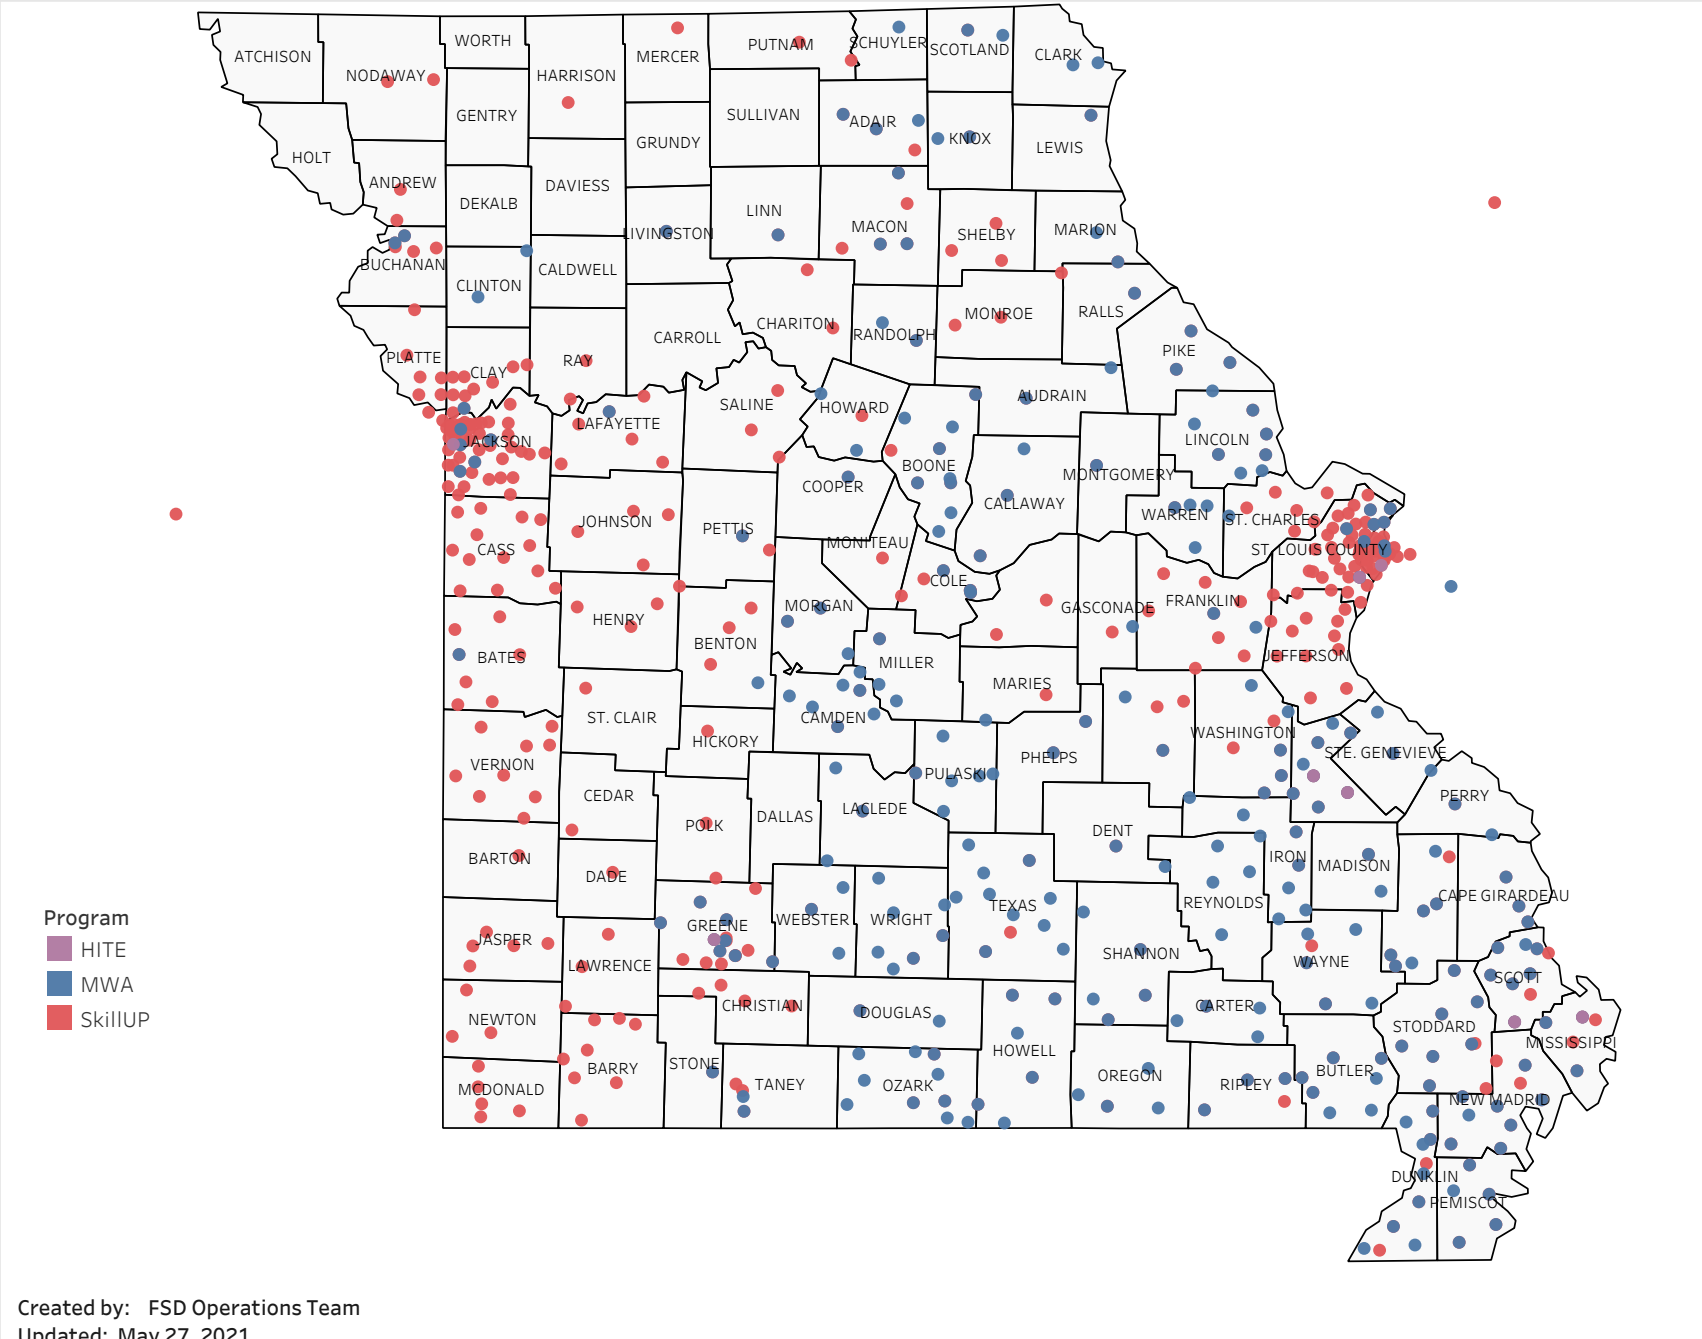

Updated: May 27, 2021

Statewide Survey Map

This map is showing zip codes the E&T programs reached. The green shade is showing MWA and red is for SkillUP. The golden color is where the two providers overlap. The gray areas perhaps have not been reached yet. NOTE: Any shade of color other than the three shown in the legend shows the presence of more than one provider.

■ HITE ■ MWA ■ SkillUP

Metropolitan Survey Map

Metro St. Louis E&T programs survey zip codes

Kansas City area E&T programs survey zip codes

Created by: FSD Operations Team
Updated: May 27, 2021

HITE

MWA

SkillUP

Survey counts

Survey on Program Line

County Name	Program			Grand Total
	HITE	MWA	SkillUP	
Grand Total	12	2,226	5,794	8,032
Ripley		47	1,213	1,260
St. Louis County	1	8	822	831
St. Louis City	1	4	750	755
Scott	1	104	280	385
Jackson	1	5	375	381
St. Francois	6	251	75	332
New Madrid		49	167	216
Cass			213	213
Pemiscot		27	175	202
Dunklin		57	142	199
Mississippi	1	48	150	199
Laclede		137	50	187
Butler		155	28	183
Boone		111	66	177
Cape Girardeau		116	38	154
Howell		114	32	146
Stoddard		51	94	145
Greene	1	30	110	141
Pulaski		92	1	93
Wright		67	17	84
Cole		15	59	74
Camden		52	21	73
Phelps		17	56	73
Vernon			73	73
Bates		1	64	65
Lincoln		59	5	64
Jefferson			61	61
Texas		57	3	60
Warren		37	13	50
Wayne		43	7	50
Buchanan		5	44	49
Jasper			47	47
Marion		25	22	47
Shannon		32	14	46
Adair		29	13	42
Franklin		2	35	37
Clay		1	34	35
Monroe			33	33
Iron		27	5	32
Miller		17	15	32
Randolph		20	11	31
Ste. Genevieve		30	1	31

Survey on Program Line

County Name	HITE	Program		Grand Total
		MWA	SkillUP	
Clinton		3		3
Linn		1	2	3
Livingston		2	1	3
Polk			3	3
Ralls		1	2	3
Dade			2	2
Gasconade		1	1	2
Hickory			2	2
Nodaway			2	2
Ray			2	2
St. Clair			2	2
Stone		1	1	2
Andrew			1	1
Barton			1	1
Cedar			1	1
Chariton			1	1
Harrison			1	1
Maries			1	1
Mercer			1	1