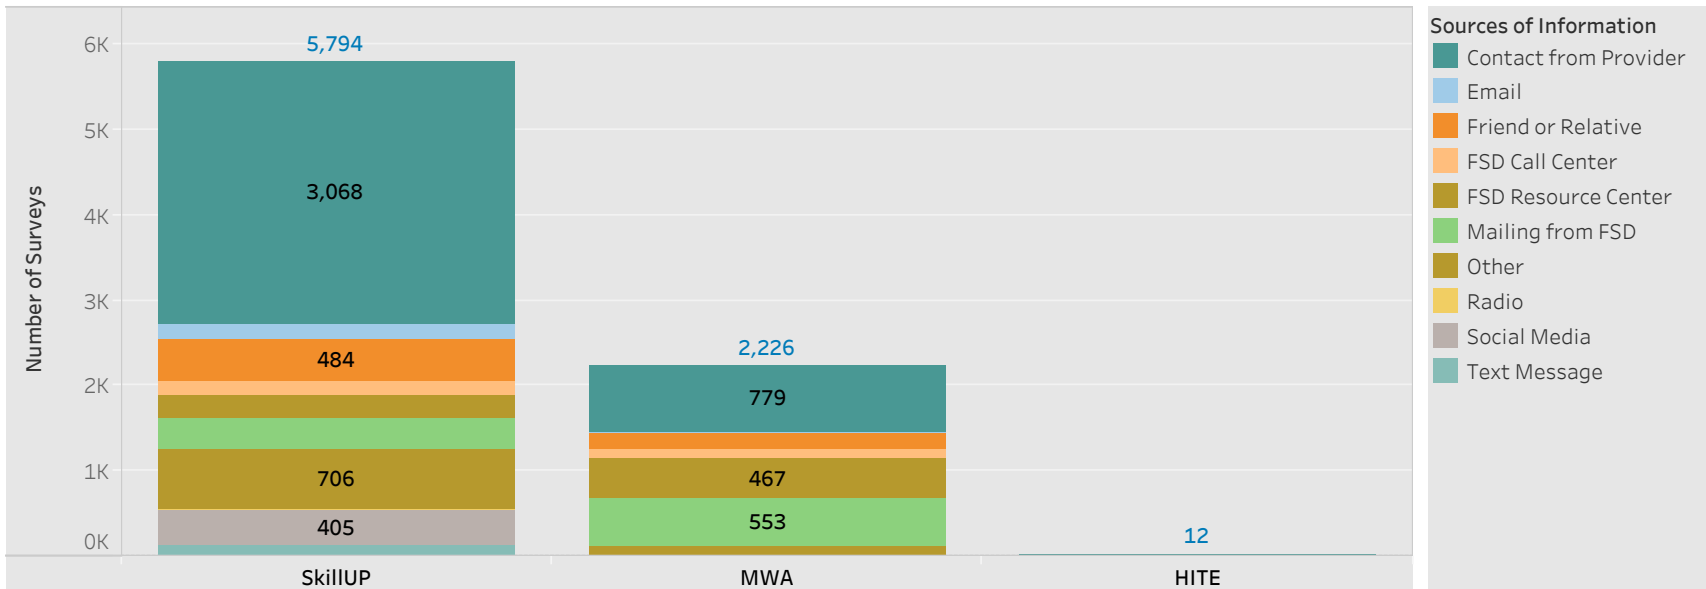

E&T Engagement Effectiveness Survey Dashboard - By Program

Created by: FSD Operations Team
 Updated: May 27, 2021

■ HITE ■ MWA ■ SkillUP

E&T Engagement Effectiveness Survey Dashboard - By Sources

Created by: FSD Operations Team

Updated: May 27, 2021

Statewide Survey Map

This map is showing zip codes the E&T programs reached. The green shade is showing MWA and red is for SkillUP. The golden color is where the two providers overlap. The gray areas perhaps have not been reached yet. NOTE: Any shade of color other than the three shown in the legend shows the presence of more than one provider.

■ HITE ■ MWA ■ SkillUP

Metropolitan Survey Map

Metro St. Louis E&T programs survey zip codes

Kansas City area E&T programs survey zip codes

Created by: FSD Operations Team
Updated: May 27, 2021

HITE

MWA

SkillUP

Survey counts

Survey on Program Line

County Name	Program			Grand Total
	HITE	MWA	SkillUP	
Grand Total	12	2,226	5,794	8,032
Ripley		47	1,213	1,260
St. Louis County	1	8	822	831
St. Louis City	1	4	750	755
Scott	1	104	280	385
Jackson	1	5	375	381
St. Francois	6	251	75	332
New Madrid		49	167	216
Cass			213	213
Pemiscot		27	175	202
Dunklin		57	142	199
Mississippi	1	48	150	199
Laclede		137	50	187
Butler		155	28	183
Boone		111	66	177
Cape Girardeau		116	38	154
Howell		114	32	146
Stoddard		51	94	145
Greene	1	30	110	141
Pulaski		92	1	93
Wright		67	17	84
Cole		15	59	74
Camden		52	21	73
Phelps		17	56	73
Vernon			73	73
Bates		1	64	65
Lincoln		59	5	64
Jefferson			61	61
Texas		57	3	60
Warren		37	13	50
Wayne		43	7	50
Buchanan		5	44	49
Jasper			47	47
Marion		25	22	47
Shannon		32	14	46
Adair		29	13	42
Franklin		2	35	37
Clay		1	34	35
Monroe			33	33
Iron		27	5	32
Miller		17	15	32
Randolph		20	11	31
Ste. Genevieve		30	1	31