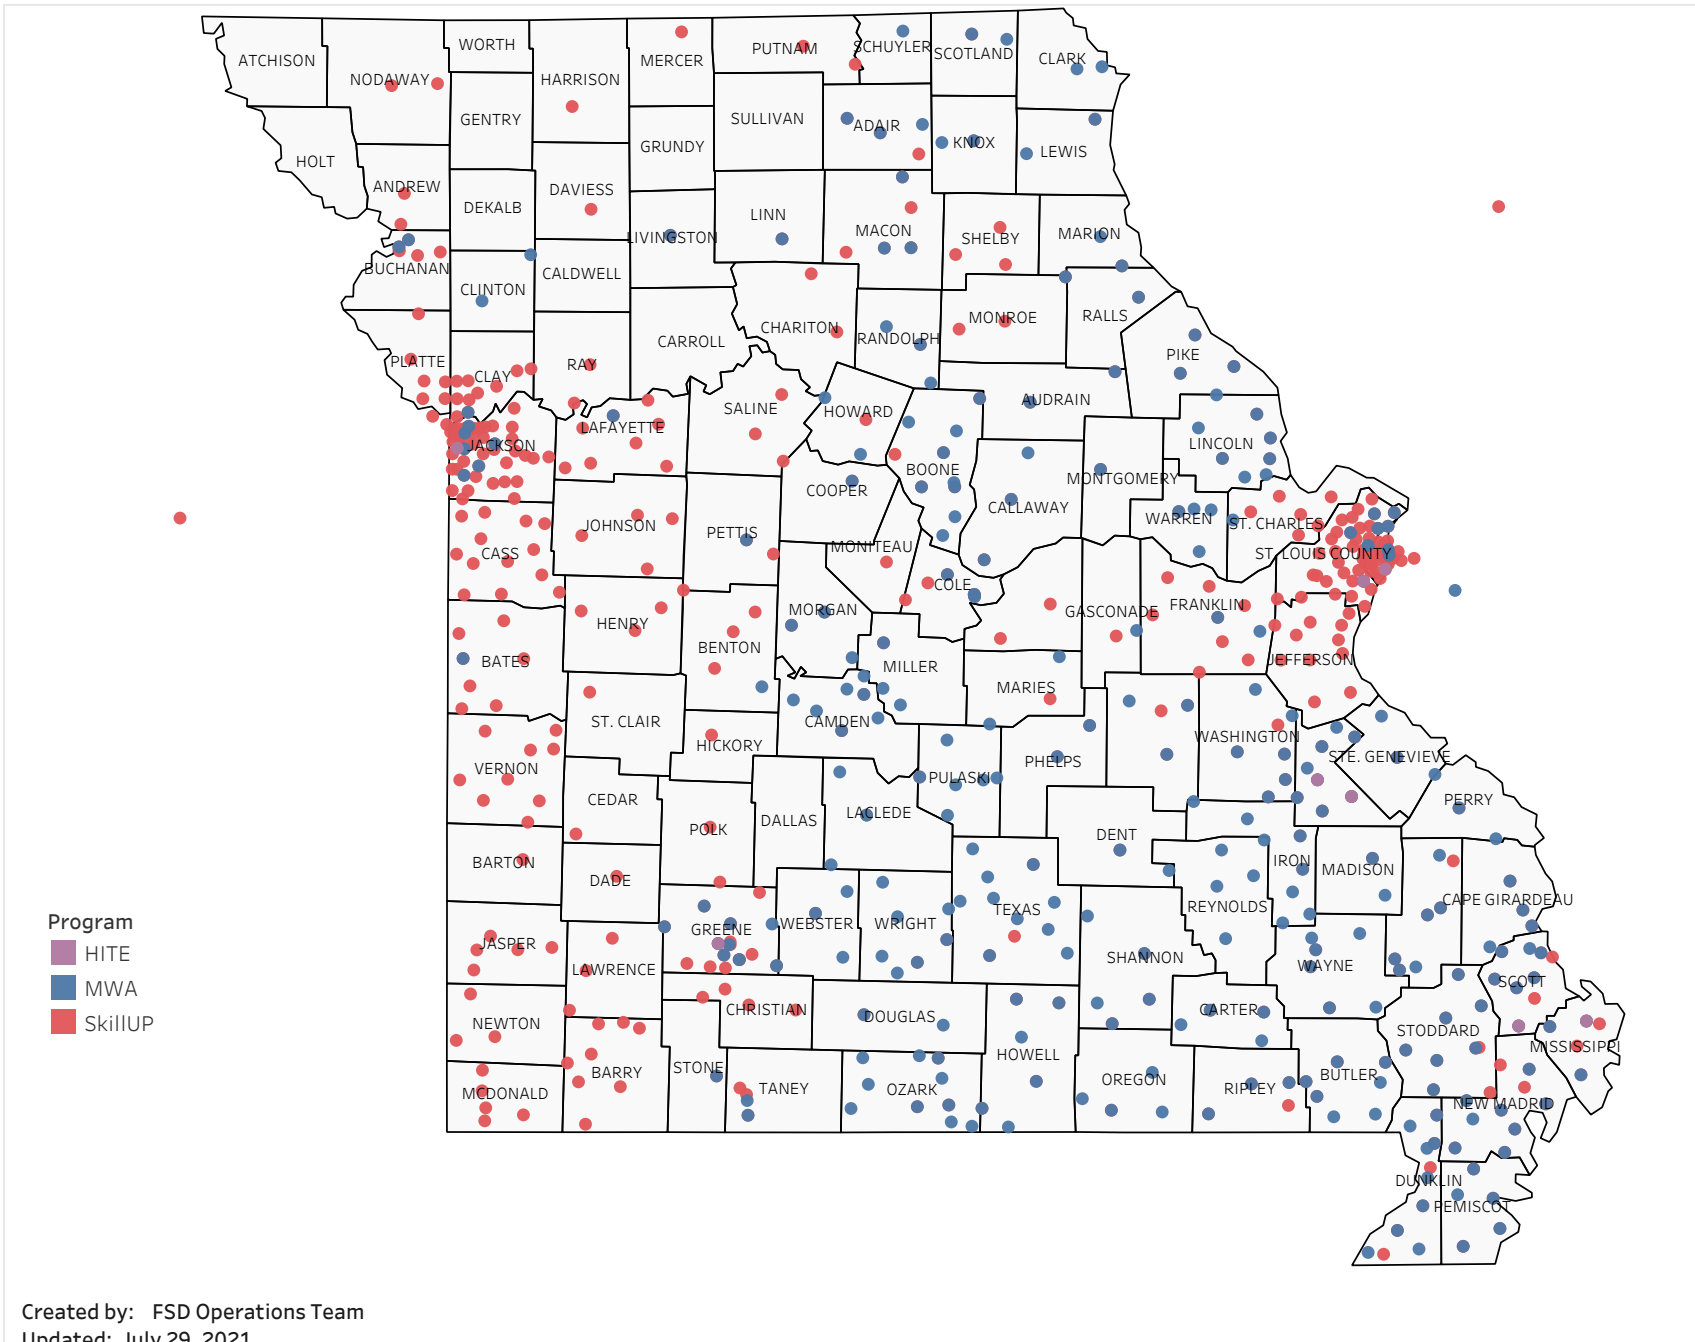

Updated: July 29, 2021

Statewide Survey Map

This map is showing zip codes the E&T programs reached. The green shade is showing MWA and red is for SkillUP. The golden color is where the two providers overlap. The gray areas perhaps have not been reached yet. NOTE: Any shade of color other than the three shown in the legend shows the presence of more than one provider.

■ HITE ■ MWA ■ SkillUP

Metropolitan Survey Map

Metro St. Louis E&T programs survey zip codes

Kansas City area E&T programs survey zip codes

Created by: FSD Operations Team
Updated: July 29, 2021

HITE

MWA

SkillUP

Survey counts

Survey on Program Line

County Name	Program			Grand Total
	HITE	MWA	SkillUP	
Grand Total	14	2,311	6,332	8,657
Ripley		47	1,632	1,679
St. Louis County	1	8	834	843
St. Louis City	1	4	774	779
Jackson	1	6	391	398
Scott	1	107	282	390
St. Francois	8	257	77	342
New Madrid		49	169	218
Cass			213	213
Dunklin		57	153	210
Mississippi	1	48	158	207
Pemiscot		27	180	207
Butler		159	34	193
Laclede		140	53	193
Boone		111	69	180
Cape Girardeau		129	39	168
Greene	1	35	114	150
Howell		115	32	147
Stoddard		51	94	145
Pulaski		97	1	98
Wright		67	17	84
Cole		20	59	79
Phelps		17	58	75
Camden		53	21	74
Vernon			73	73
Lincoln		62	5	67
Bates		1	64	65
Jefferson			61	61
Texas		57	3	60
Wayne		47	10	57
Warren		39	13	52
Shannon		36	14	50
Buchanan		5	44	49
Jasper			47	47
Marion		25	22	47
Adair		33	13	46
Clay		1	39	40
Franklin		2	35	37
Monroe		3	33	36
Miller		18	15	33
Randolph		22	11	33
Washington		11	22	33
Iron		27	5	32

Survey on Program Line

County Name	HITE	Program		Grand Total
		MWA	SkillUP	
Clinton		3		3
Linn		1	2	3
Livingston		2	1	3
Polk			3	3
Ralls		1	2	3
Dade			2	2
Gasconade		1	1	2
Hickory			2	2
Maries		1	1	2
Nodaway			2	2
Ray			2	2
St. Clair			2	2
Stone		1	1	2
Andrew			1	1
Barton			1	1
Cedar			1	1
Chariton			1	1
Daviess			1	1
Harrison			1	1
Mercer			1	1