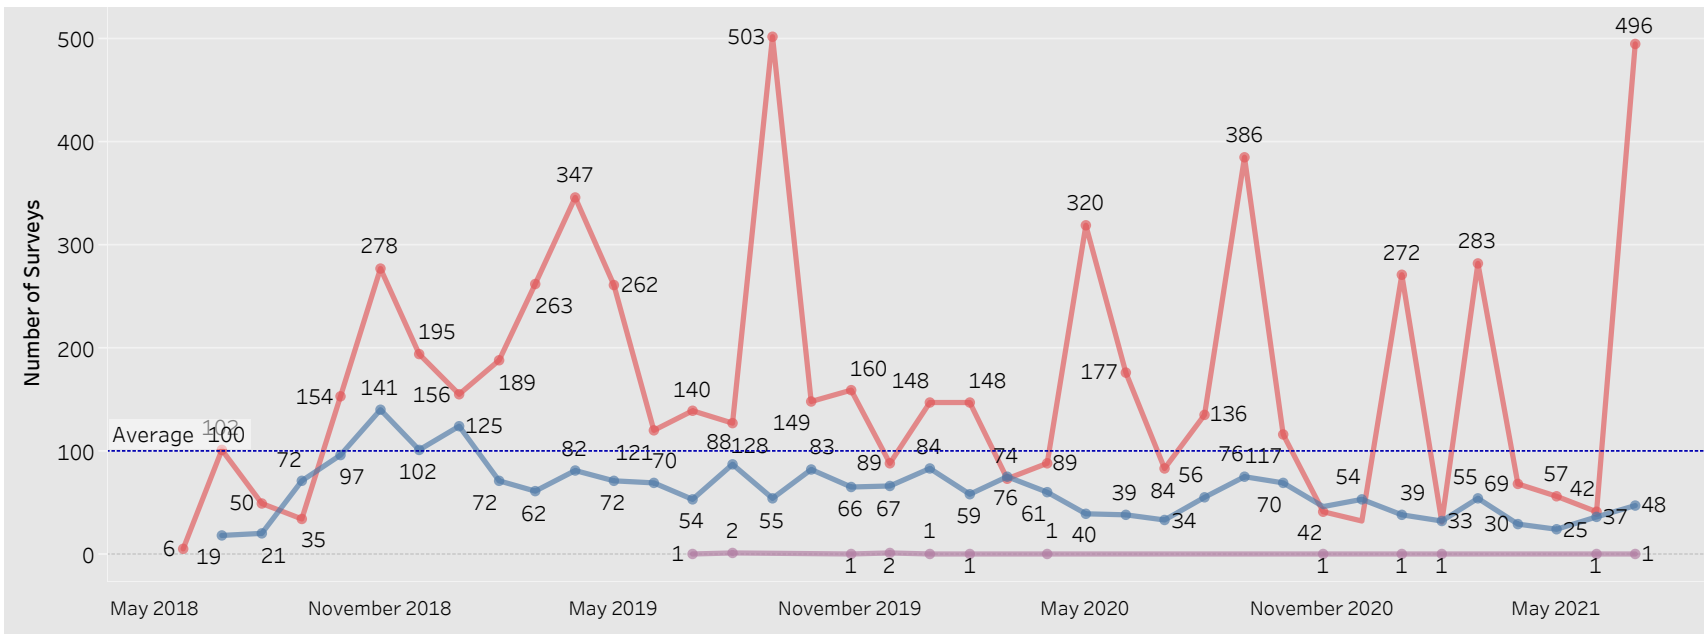

E&T Engagement Effectiveness Survey Dashboard - By Program

Created by: FSD Operations Team
 Updated: July 29, 2021

HITE MWA SkillUP

E&T Engagement Effectiveness Survey Dashboard - By Sources

Created by: FSD Operations Team

Updated: July 29, 2021

Statewide Survey Map

This map is showing zip codes the E&T programs reached. The green shade is showing MWA and red is for SkillUP. The golden color is where the two providers overlap. The gray areas perhaps have not been reached yet. NOTE: Any shade of color other than the three shown in the legend shows the presence of more than one provider.