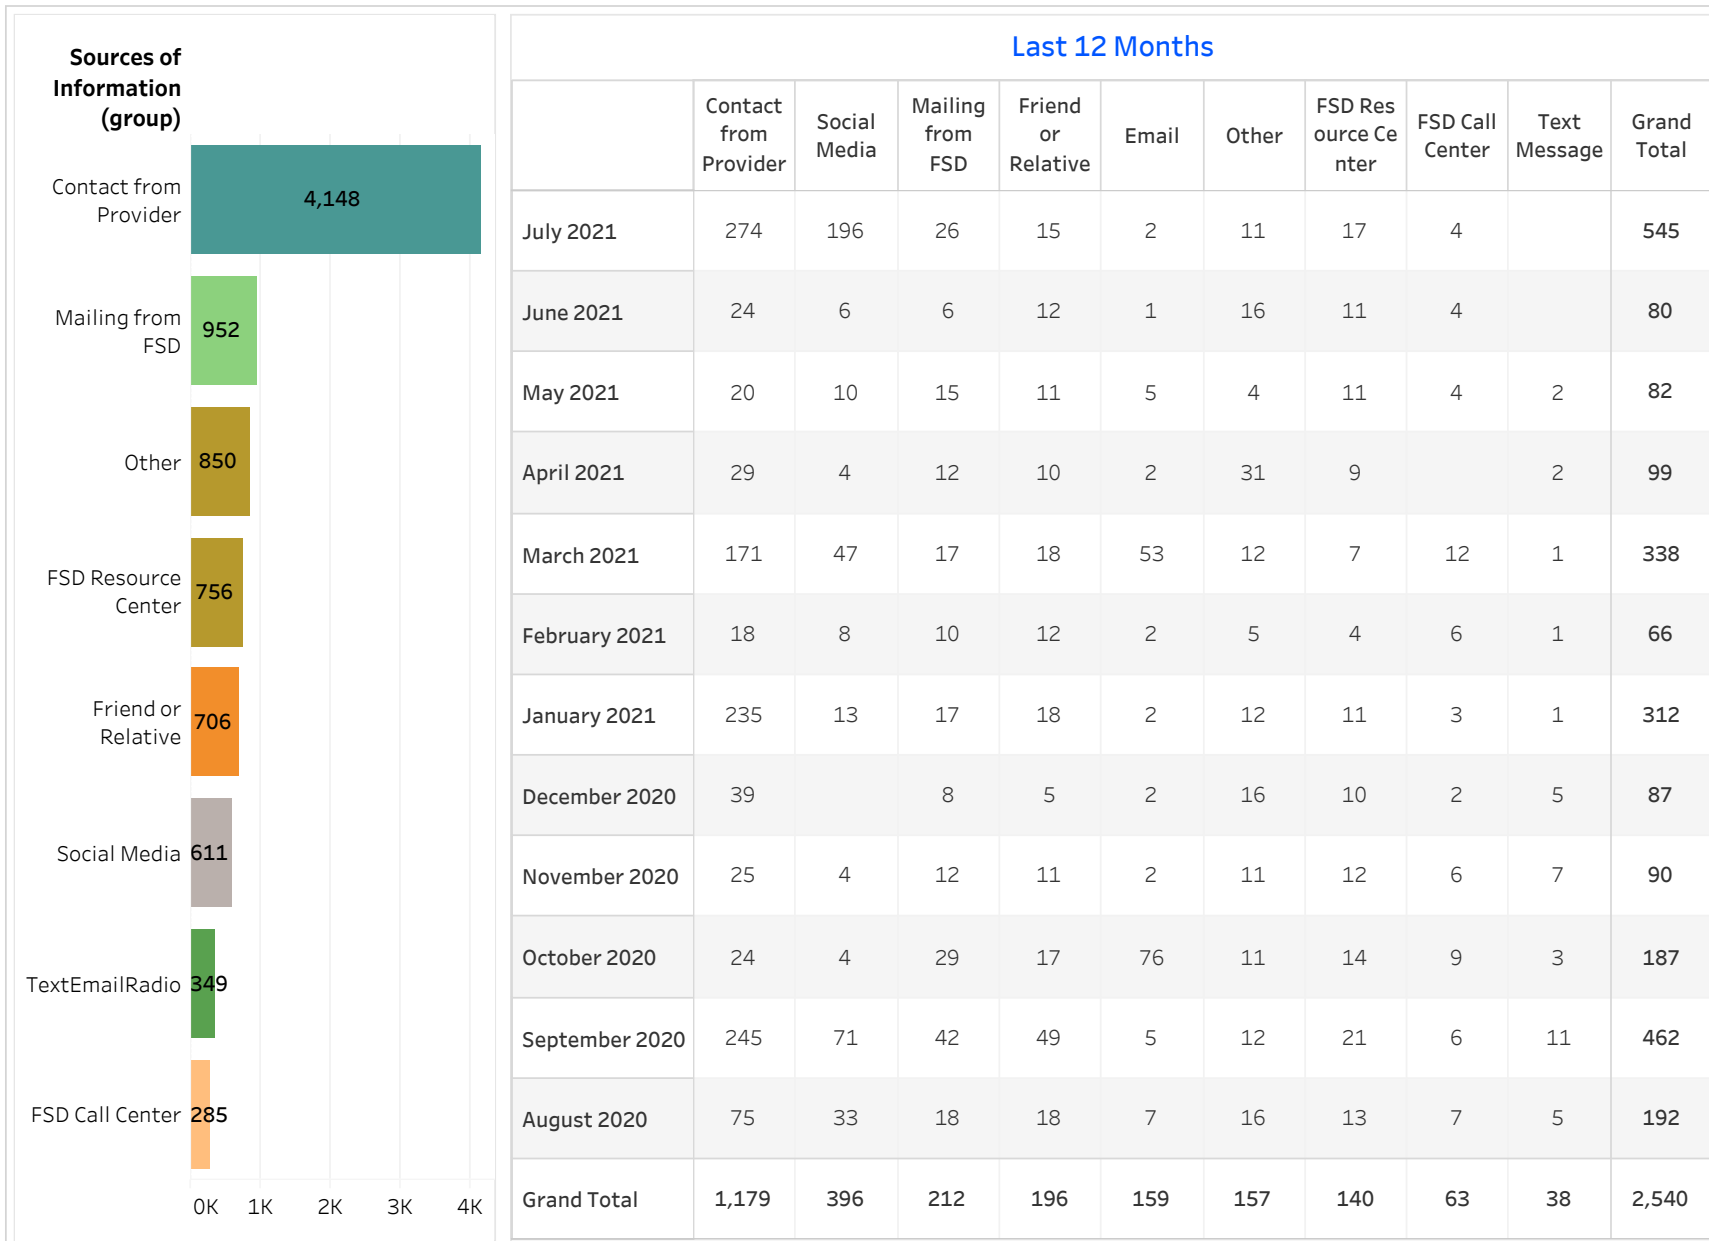

E&T Engagement Effectiveness Survey Dashboard - By Program

Created by: FSD Operations Team
 Updated: July 29, 2021

HITE MWA SkillUP

E&T Engagement Effectiveness Survey Dashboard - By Sources

Created by: FSD Operations Team

Updated: July 29, 2021

Statewide Survey Map

This map is showing zip codes the E&T programs reached. The green shade is showing MWA and red is for SkillUP. The golden color is where the two providers overlap. The gray areas perhaps have not been reached yet. NOTE: Any shade of color other than the three shown in the legend shows the presence of more than one provider.

Survey counts

Survey on Program Line

County Name	Program			Grand Total
	HITE	MWA	SkillUP	
Grand Total	14	2,311	6,332	8,657
Ripley		47	1,632	1,679
St. Louis County	1	8	834	843
St. Louis City	1	4	774	779
Jackson	1	6	391	398
Scott	1	107	282	390
St. Francois	8	257	77	342
New Madrid		49	169	218
Cass			213	213
Dunklin		57	153	210
Mississippi	1	48	158	207
Pemiscot		27	180	207
Butler		159	34	193
Laclede		140	53	193
Boone		111	69	180
Cape Girardeau		129	39	168
Greene	1	35	114	150
Howell		115	32	147
Stoddard		51	94	145
Pulaski		97	1	98
Wright		67	17	84
Cole		20	59	79
Phelps		17	58	75
Camden		53	21	74
Vernon			73	73
Lincoln		62	5	67
Bates		1	64	65
Jefferson			61	61
Texas		57	3	60
Wayne		47	10	57
Warren		39	13	52
Shannon		36	14	50
Buchanan		5	44	49
Jasper			47	47
Marion		25	22	47
Adair		33	13	46
Clay		1	39	40
Franklin		2	35	37
Monroe		3	33	36
Miller		18	15	33
Randolph		22	11	33
Washington		11	22	33
Iron		27	5	32