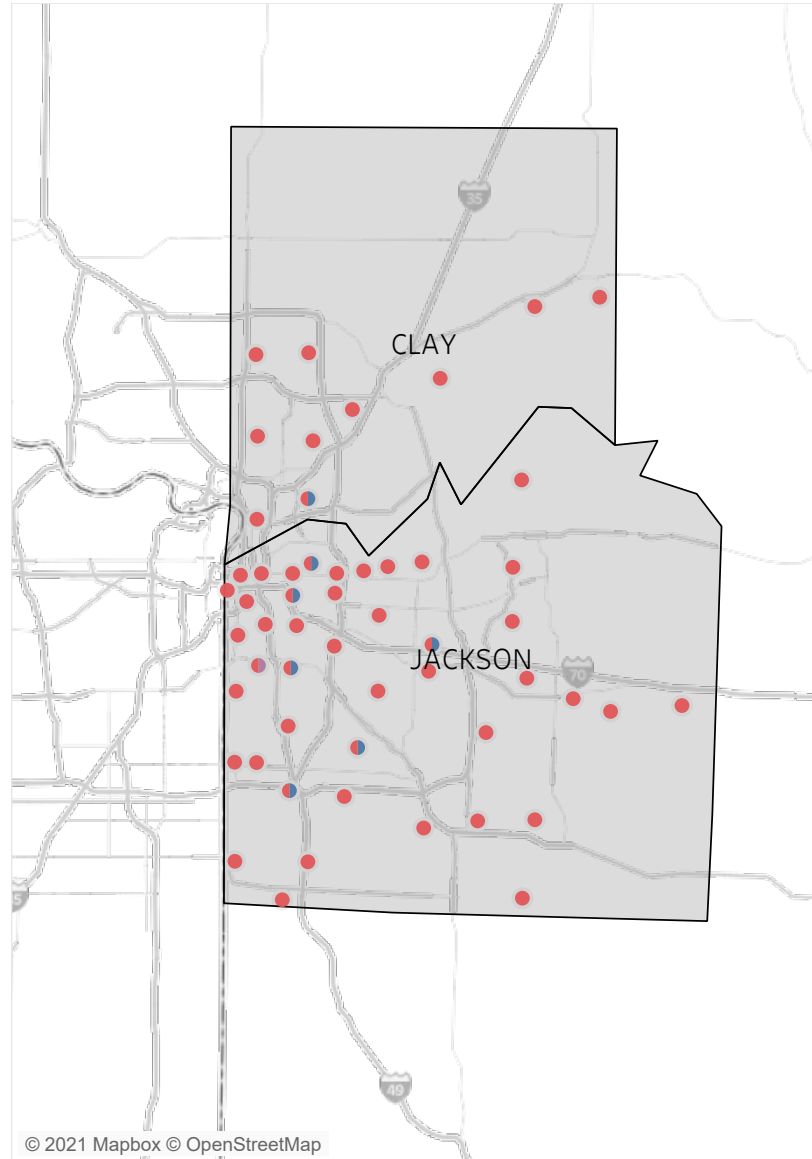

Updated: July 29, 2021

Statewide Survey Map

This map is showing zip codes the E&T programs reached. The green shade is showing MWA and red is for SkillUP. The golden color is where the two providers overlap. The gray areas perhaps have not been reached yet. NOTE: Any shade of color other than the three shown in the legend shows the presence of more than one provider.

■ HITE ■ MWA ■ SkillUP

Metropolitan Survey Map

Metro St. Louis E&T programs survey zip codes

Kansas City area E&T programs survey zip codes

Created by: FSD Operations Team
Updated: July 29, 2021

HITE

MWA

SkillUP

Survey counts

Survey on Program Line

County Name	Program			Grand Total
	HITE	MWA	SkillUP	
Grand Total	14	2,311	6,332	8,657
Ripley		47	1,632	1,679
St. Louis County	1	8	834	843
St. Louis City	1	4	774	779
Jackson	1	6	391	398
Scott	1	107	282	390
St. Francois	8	257	77	342
New Madrid		49	169	218
Cass			213	213
Dunklin		57	153	210
Mississippi	1	48	158	207
Pemiscot		27	180	207
Butler		159	34	193
Laclede		140	53	193
Boone		111	69	180
Cape Girardeau		129	39	168
Greene	1	35	114	150
Howell		115	32	147
Stoddard		51	94	145
Pulaski		97	1	98
Wright		67	17	84
Cole		20	59	79
Phelps		17	58	75
Camden		53	21	74
Vernon			73	73
Lincoln		62	5	67
Bates		1	64	65
Jefferson			61	61
Texas		57	3	60
Wayne		47	10	57
Warren		39	13	52
Shannon		36	14	50
Buchanan		5	44	49
Jasper			47	47
Marion		25	22	47
Adair		33	13	46
Clay		1	39	40
Franklin		2	35	37
Monroe		3	33	36
Miller		18	15	33
Randolph		22	11	33
Washington		11	22	33
Iron		27	5	32

Survey on Program Line

County Name	HITE	Program		Grand Total
		MWA	SkillUP	
Clinton		3		3
Linn		1	2	3
Livingston		2	1	3
Polk			3	3
Ralls		1	2	3
Dade			2	2
Gasconade		1	1	2
Hickory			2	2
Maries		1	1	2
Nodaway			2	2
Ray			2	2
St. Clair			2	2
Stone		1	1	2
Andrew			1	1
Barton			1	1
Cedar			1	1
Chariton			1	1
Daviess			1	1
Harrison			1	1
Mercer			1	1