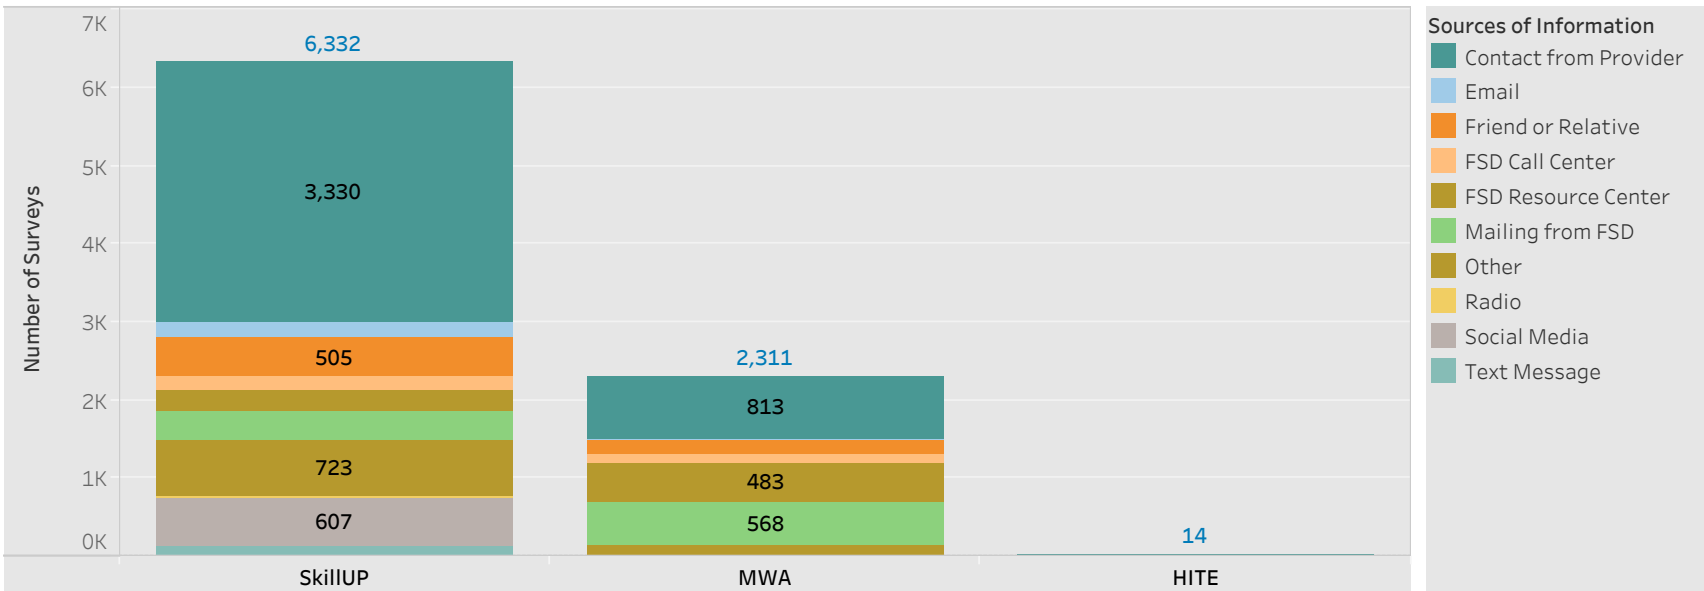

E&T Engagement Effectiveness Survey Dashboard - By Program

Created by: FSD Operations Team
 Updated: July 29, 2021

HITE MWA SkillUP

E&T Engagement Effectiveness Survey Dashboard - By Sources

Created by: FSD Operations Team

Updated: July 29, 2021

Statewide Survey Map

This map is showing zip codes the E&T programs reached. The green shade is showing MWA and red is for SkillUP. The golden color is where the two providers overlap. The gray areas perhaps have not been reached yet. NOTE: Any shade of color other than the three shown in the legend shows the presence of more than one provider.

■ HITE ■ MWA ■ SkillUP

Metropolitan Survey Map

Metro St. Louis E&T programs survey zip codes

Kansas City area E&T programs survey zip codes

Created by: FSD Operations Team
Updated: July 29, 2021

HITE

MWA

SkillUP

Survey counts

Survey on Program Line

County Name	Program			Grand Total
	HITE	MWA	SkillUP	
Grand Total	14	2,311	6,332	8,657
Ripley		47	1,632	1,679
St. Louis County	1	8	834	843
St. Louis City	1	4	774	779
Jackson	1	6	391	398
Scott	1	107	282	390
St. Francois	8	257	77	342
New Madrid		49	169	218
Cass			213	213
Dunklin		57	153	210
Mississippi	1	48	158	207
Pemiscot		27	180	207
Butler		159	34	193
Laclede		140	53	193
Boone		111	69	180
Cape Girardeau		129	39	168
Greene	1	35	114	150
Howell		115	32	147
Stoddard		51	94	145
Pulaski		97	1	98
Wright		67	17	84
Cole		20	59	79
Phelps		17	58	75
Camden		53	21	74
Vernon			73	73
Lincoln		62	5	67
Bates		1	64	65
Jefferson			61	61
Texas		57	3	60
Wayne		47	10	57
Warren		39	13	52
Shannon		36	14	50
Buchanan		5	44	49
Jasper			47	47
Marion		25	22	47
Adair		33	13	46
Clay		1	39	40
Franklin		2	35	37
Monroe		3	33	36
Miller		18	15	33
Randolph		22	11	33
Washington		11	22	33
Iron		27	5	32