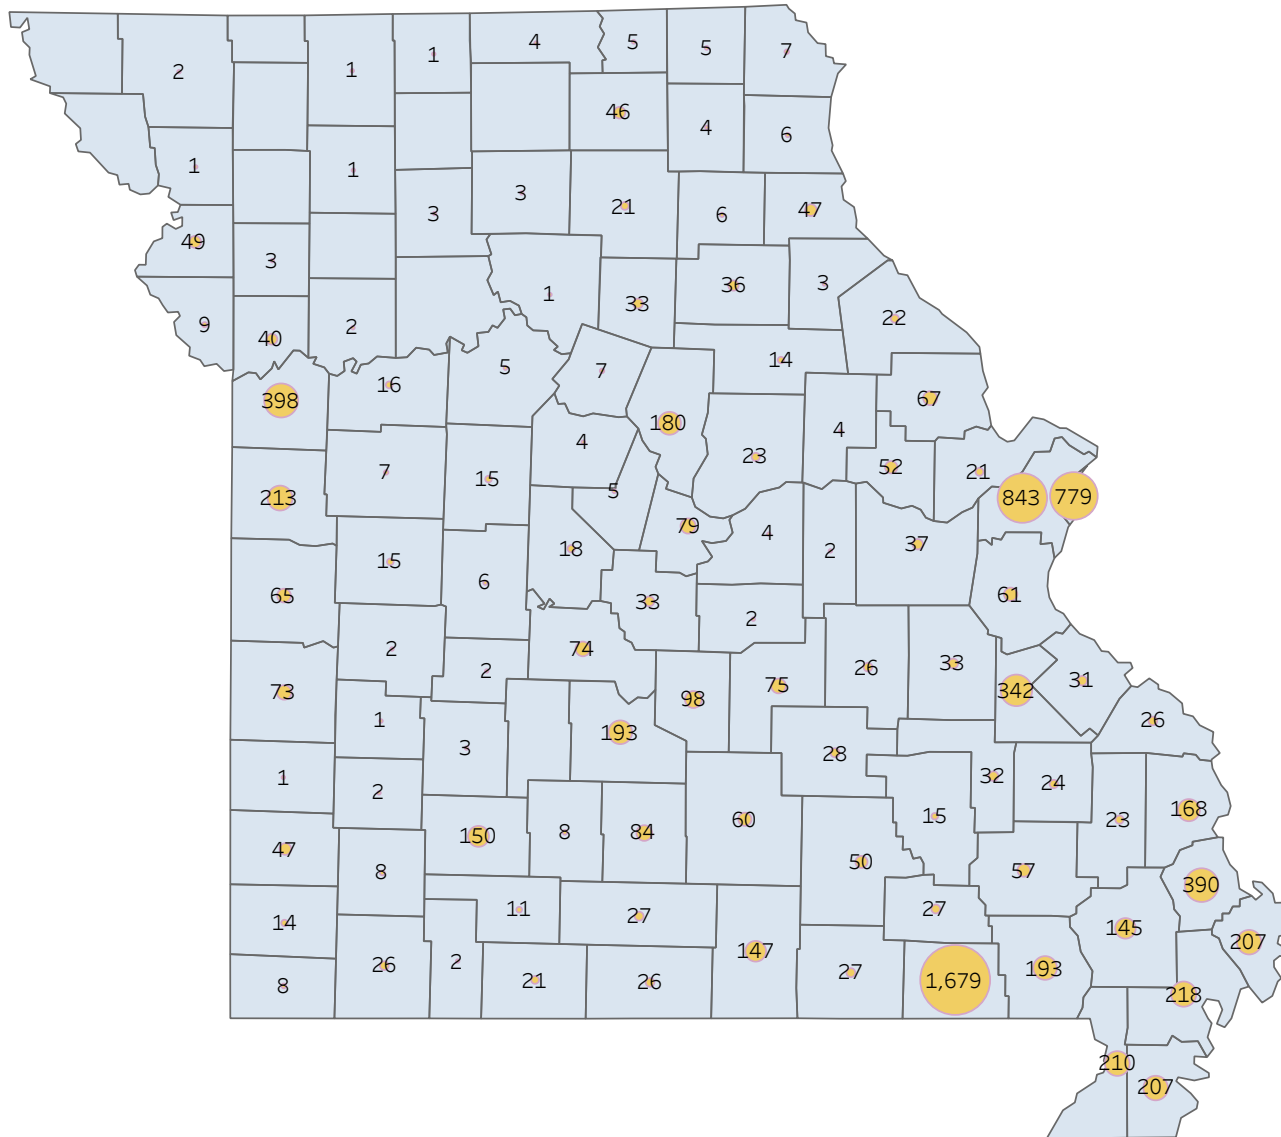

Updated: July 29, 2021

Statewide Survey Map

This map is showing zip codes the E&T programs reached. The green shade is showing MWA and red is for SkillUP. The golden color is where the two providers overlap. The gray areas perhaps have not been reached yet. NOTE: Any shade of color other than the three shown in the legend shows the presence of more than one provider.

■ HITE ■ MWA ■ SkillUP

Metropolitan Survey Map

Metro St. Louis E&T programs survey zip codes

Kansas City area E&T programs survey zip codes

Created by: FSD Operations Team
Updated: July 29, 2021

HITE

MWA

SkillUP

Survey counts

Survey on Program Line

County Name	Program			Grand Total
	HITE	MWA	SkillUP	
Grand Total	14	2,311	6,332	8,657
Ripley		47	1,632	1,679
St. Louis County	1	8	834	843
St. Louis City	1	4	774	779
Jackson	1	6	391	398
Scott	1	107	282	390
St. Francois	8	257	77	342
New Madrid		49	169	218
Cass			213	213
Dunklin		57	153	210
Mississippi	1	48	158	207
Pemiscot		27	180	207
Butler		159	34	193
Laclede		140	53	193
Boone		111	69	180
Cape Girardeau		129	39	168
Greene	1	35	114	150
Howell		115	32	147
Stoddard		51	94	145
Pulaski		97	1	98
Wright		67	17	84
Cole		20	59	79
Phelps		17	58	75
Camden		53	21	74
Vernon			73	73
Lincoln		62	5	67
Bates		1	64	65
Jefferson			61	61
Texas		57	3	60
Wayne		47	10	57
Warren		39	13	52
Shannon		36	14	50
Buchanan		5	44	49
Jasper			47	47
Marion		25	22	47
Adair		33	13	46
Clay		1	39	40
Franklin		2	35	37
Monroe		3	33	36
Miller		18	15	33
Randolph		22	11	33
Washington		11	22	33
Iron		27	5	32