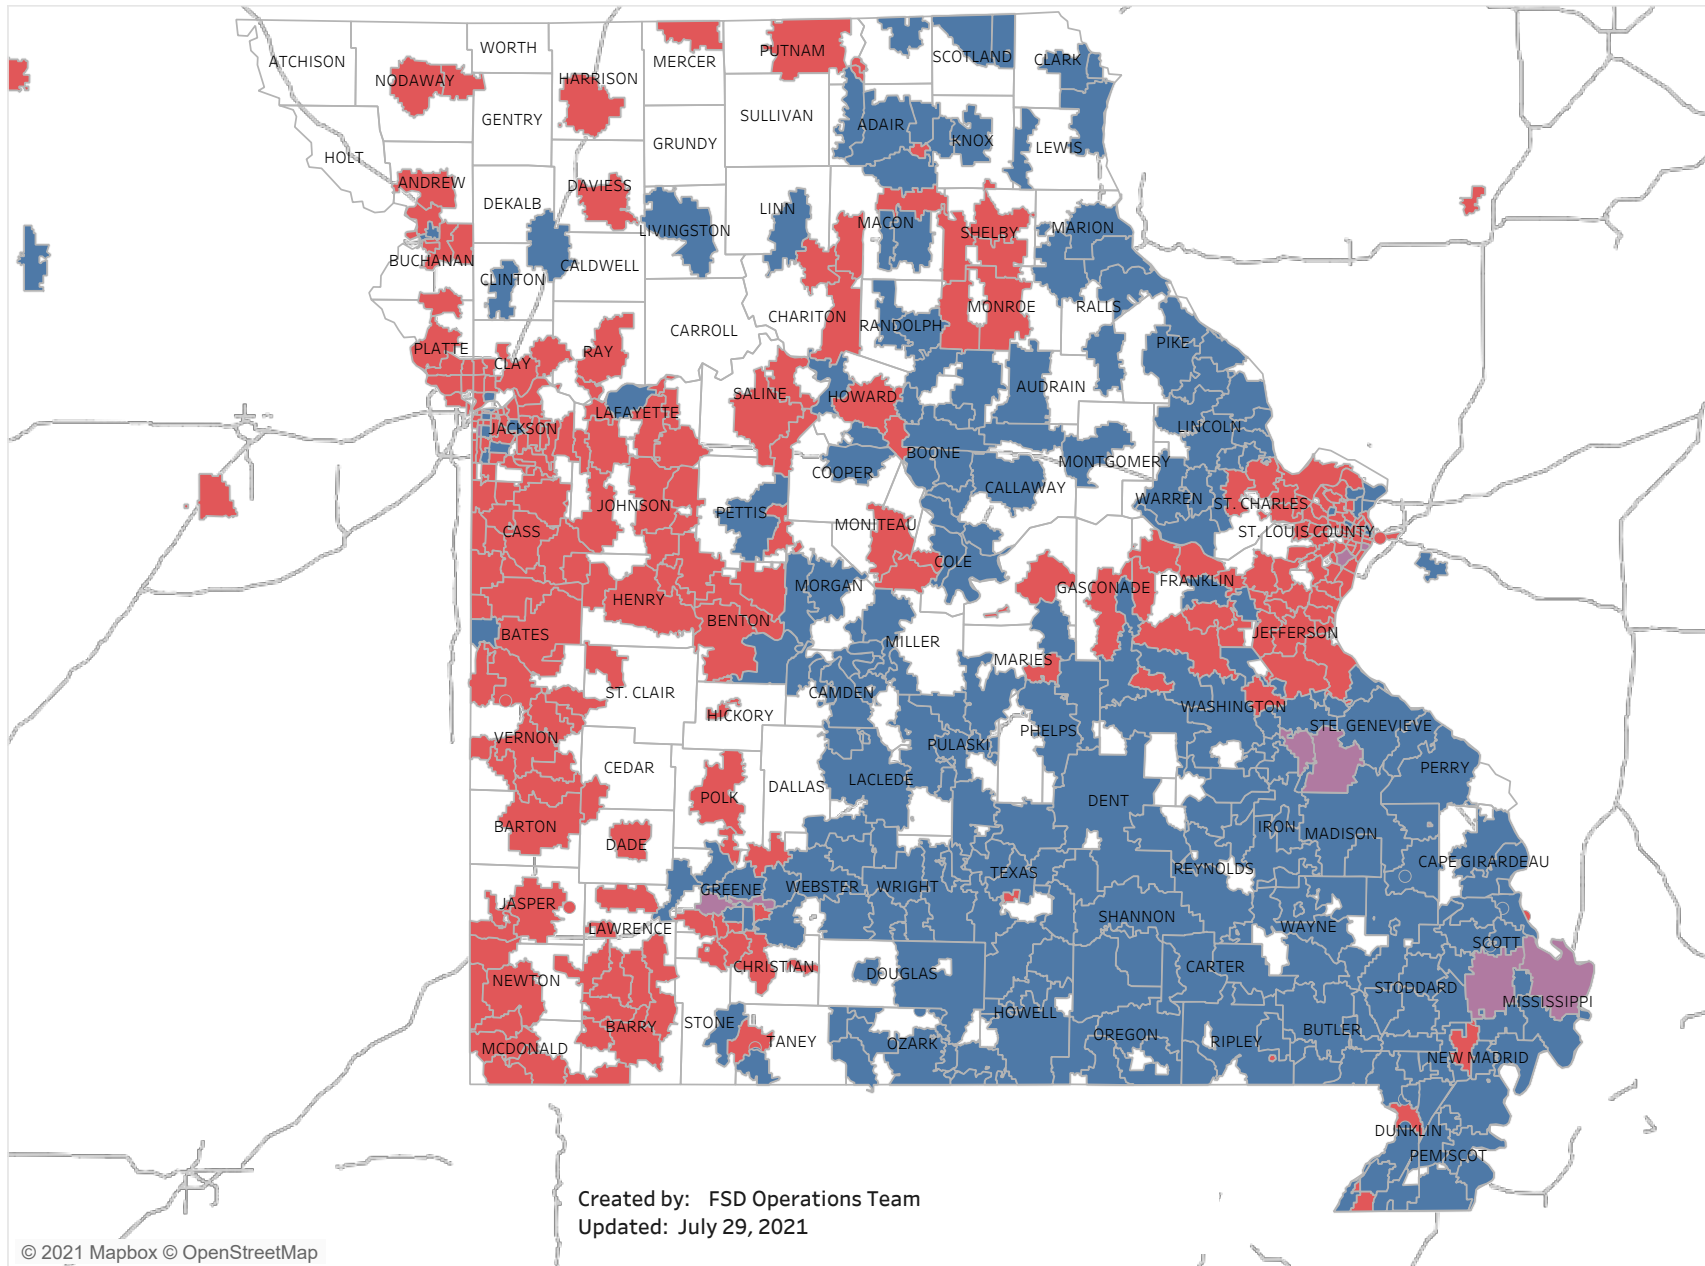

This map is showing zip codes the E&T programs reached. The green shade is showing MWA and red is for SkillUP. The golden color is where the two providers overlap. The gray areas perhaps have not been reached yet. NOTE: Any shade of color other than the three shown in the legend shows the presence of more than one provider.

■ HITE   ■ MWA   ■ SkillUP