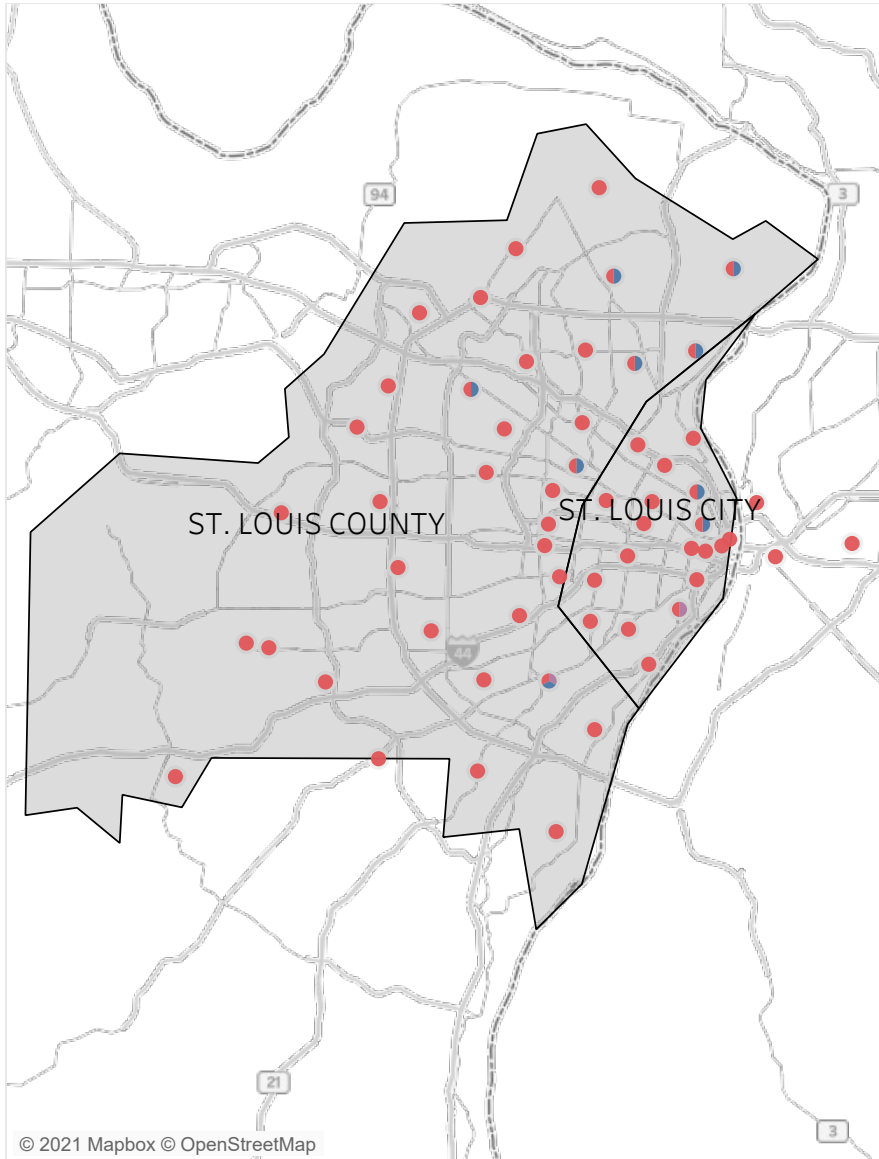

Updated: July 29, 2021

Statewide Survey Map

This map is showing zip codes the E&T programs reached. The green shade is showing MWA and red is for SkillUP. The golden color is where the two providers overlap. The gray areas perhaps have not been reached yet. NOTE: Any shade of color other than the three shown in the legend shows the presence of more than one provider.

■ HITE ■ MWA ■ SkillUP

Metropolitan Survey Map

Metro St. Louis E&T programs survey zip codes

Kansas City area E&T programs survey zip codes

Created by: FSD Operations Team
Updated: July 29, 2021

HITE

MWA

SkillUP

Survey counts

Survey on Program Line

County Name	Program			Grand Total
	HITE	MWA	SkillUP	
Grand Total	14	2,311	6,332	8,657
Ripley		47	1,632	1,679
St. Louis County	1	8	834	843
St. Louis City	1	4	774	779
Jackson	1	6	391	398
Scott	1	107	282	390
St. Francois	8	257	77	342
New Madrid		49	169	218
Cass			213	213
Dunklin		57	153	210
Mississippi	1	48	158	207
Pemiscot		27	180	207
Butler		159	34	193
Laclede		140	53	193
Boone		111	69	180
Cape Girardeau		129	39	168
Greene	1	35	114	150
Howell		115	32	147
Stoddard		51	94	145
Pulaski		97	1	98
Wright		67	17	84
Cole		20	59	79
Phelps		17	58	75
Camden		53	21	74
Vernon			73	73
Lincoln		62	5	67
Bates		1	64	65
Jefferson			61	61
Texas		57	3	60
Wayne		47	10	57
Warren		39	13	52
Shannon		36	14	50
Buchanan		5	44	49
Jasper			47	47
Marion		25	22	47
Adair		33	13	46
Clay		1	39	40
Franklin		2	35	37
Monroe		3	33	36
Miller		18	15	33
Randolph		22	11	33
Washington		11	22	33
Iron		27	5	32

Survey on Program Line

County Name	HITE	Program		Grand Total
		MWA	SkillUP	
Clinton		3		3
Linn		1	2	3
Livingston		2	1	3
Polk			3	3
Ralls		1	2	3
Dade			2	2
Gasconade		1	1	2
Hickory			2	2
Maries		1	1	2
Nodaway			2	2
Ray			2	2
St. Clair			2	2
Stone		1	1	2
Andrew			1	1
Barton			1	1
Cedar			1	1
Chariton			1	1
Daviess			1	1
Harrison			1	1
Mercer			1	1