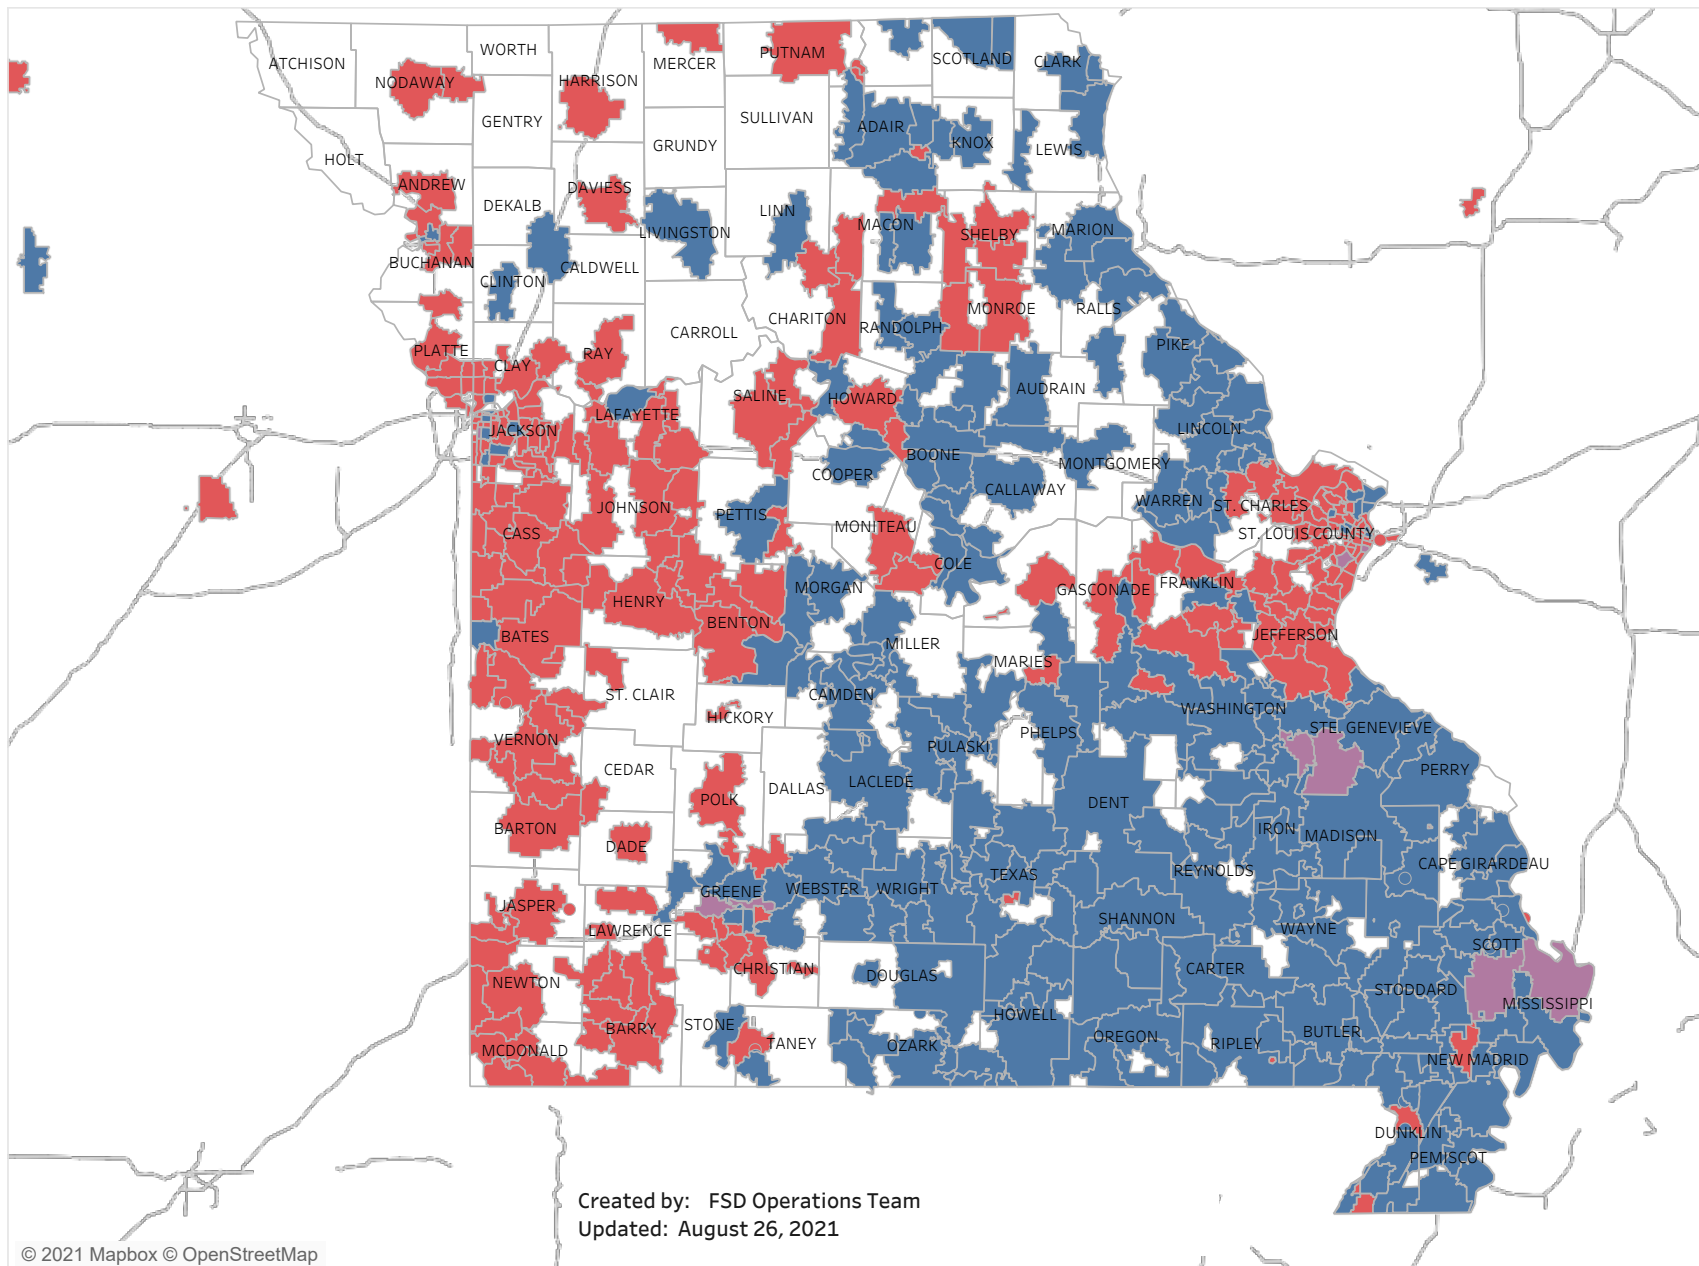

This map is showing zip codes the E&T programs reached. The green shade is showing MWA and red is for SkillUP. The golden color is where the two providers overlap. The gray areas perhaps have not been reached yet. NOTE: Any shade of color other than the three shown in the legend shows the presence of more than one provider.

■ HITE   ■ MWA   ■ SkillUP