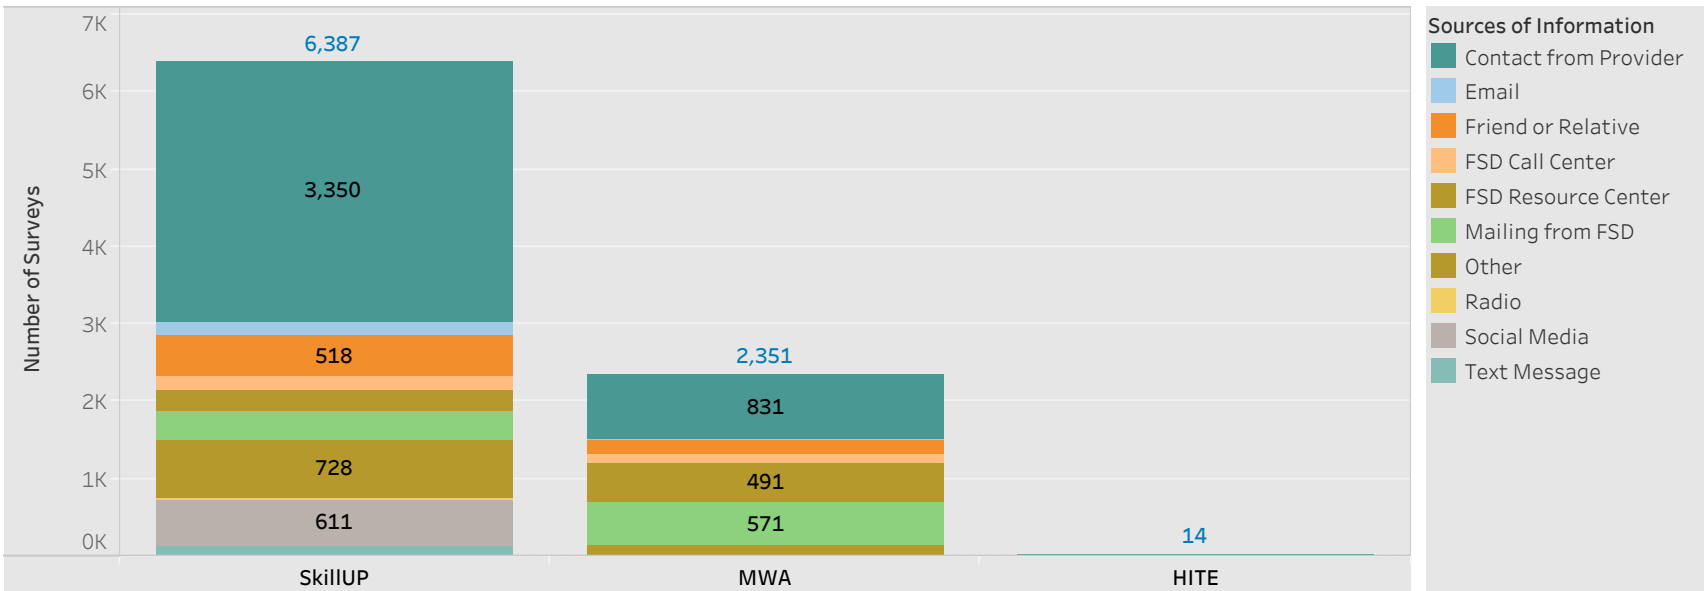

E&T Engagement Effectiveness Survey Dashboard - By Program

Created by: FSD Operations Team
 Updated: August 26, 2021

HITE MWA SkillUP

E&T Engagement Effectiveness Survey Dashboard - By Sources

Created by: FSD Operations Team
 Updated: August 26, 2021

Statewide Survey Map

This map is showing zip codes the E&T programs reached. The green shade is showing MWA and red is for SkillUP. The golden color is where the two providers overlap. The gray areas perhaps have not been reached yet. NOTE: Any shade of color other than the three shown in the legend shows the presence of more than one provider.

■ HITE ■ MWA ■ SkillUP

Metropolitan Survey Map

Metro St. Louis E&T programs survey zip codes

Kansas City area E&T programs survey zip codes

Created by: FSD Operations Team
Updated: August 26, 2021

HITE

MWA

SkillUP

Survey counts

Survey on Program Line

County Name	Program			Grand Total
	HITE	MWA	SkillUP	
Grand Total	14	2,351	6,387	8,752
Ripley		47	1,635	1,682
St. Louis County	1	9	844	854
St. Louis City	1	4	775	780
Scott	1	110	292	403
Jackson	1	6	391	398
St. Francois	8	262	77	347
New Madrid		49	174	223
Dunklin		57	160	217
Cass			213	213
Pemiscot		27	186	213
Mississippi	1	48	161	210
Laclede		142	53	195
Butler		160	34	194
Boone		113	69	182
Cape Girardeau		134	40	174
Greene	1	37	116	154
Stoddard		51	97	148
Howell		115	32	147
Pulaski		98	1	99
Wright		69	17	86
Cole		21	59	80
Phelps		17	58	75
Camden		53	21	74
Vernon			73	73
Lincoln		63	5	68
Bates		1	64	65
Jefferson			61	61
Texas		57	3	60
Wayne		50	10	60
Warren		39	13	52
Shannon		36	14	50
Adair		36	13	49
Buchanan		5	44	49
Jasper			47	47
Marion		25	22	47
Clay		1	39	40
Franklin		2	35	37
Monroe		3	33	36
Washington		13	22	35
Randolph		22	12	34
Miller		18	15	33
Iron		27	5	32