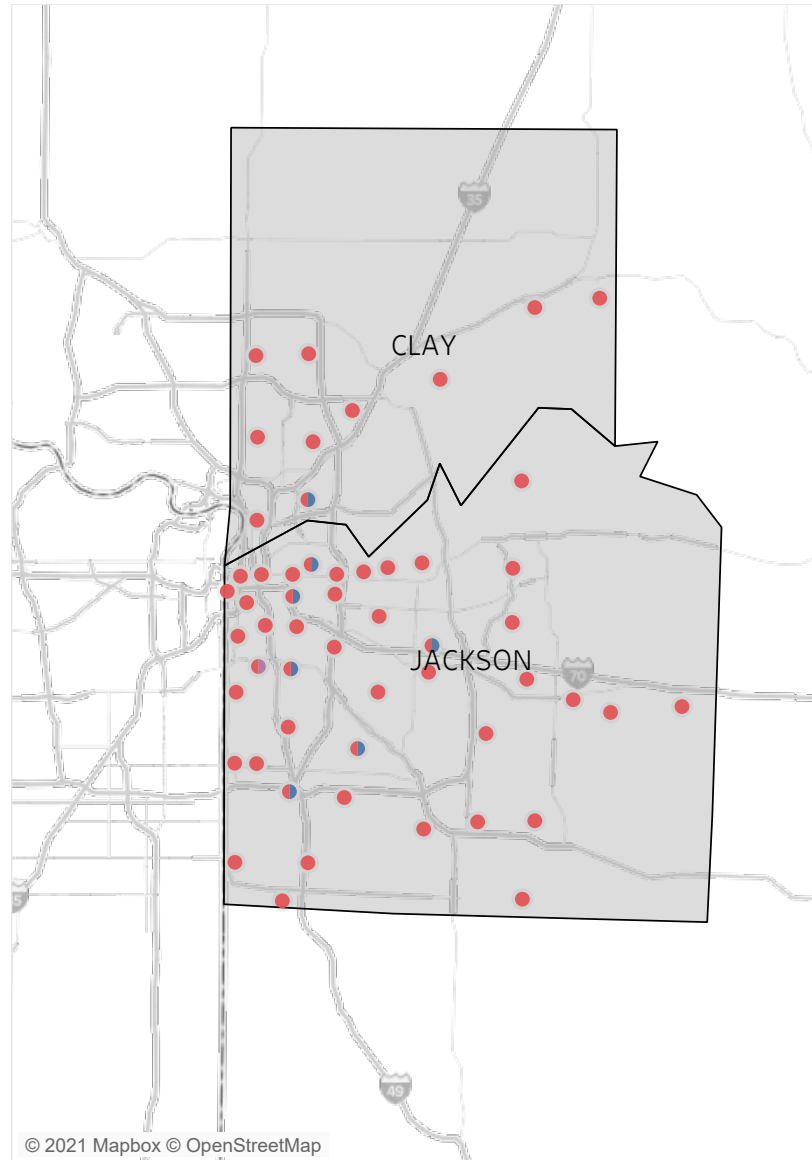

Statewide Survey Map

This map is showing zip codes the E&T programs reached. The green shade is showing MWA and red is for SkillUP. The golden color is where the two providers overlap. The gray areas perhaps have not been reached yet. NOTE: Any shade of color other than the three shown in the legend shows the presence of more than one provider.

■ HITE ■ MWA ■ SkillUP

Metropolitan Survey Map

Metro St. Louis E&T programs survey zip codes

Kansas City area E&T programs survey zip codes

Created by: FSD Operations Team
Updated: August 26, 2021

HITE

MWA

SkillUP

Survey counts

Survey on Program Line

County Name	Program			Grand Total
	HITE	MWA	SkillUP	
Grand Total	14	2,351	6,387	8,752
Ripley		47	1,635	1,682
St. Louis County	1	9	844	854
St. Louis City	1	4	775	780
Scott	1	110	292	403
Jackson	1	6	391	398
St. Francois	8	262	77	347
New Madrid		49	174	223
Dunklin		57	160	217
Cass			213	213
Pemiscot		27	186	213
Mississippi	1	48	161	210
Laclede		142	53	195
Butler		160	34	194
Boone		113	69	182
Cape Girardeau		134	40	174
Greene	1	37	116	154
Stoddard		51	97	148
Howell		115	32	147
Pulaski		98	1	99
Wright		69	17	86
Cole		21	59	80
Phelps		17	58	75
Camden		53	21	74
Vernon			73	73
Lincoln		63	5	68
Bates		1	64	65
Jefferson			61	61
Texas		57	3	60
Wayne		50	10	60
Warren		39	13	52
Shannon		36	14	50
Adair		36	13	49
Buchanan		5	44	49
Jasper			47	47
Marion		25	22	47
Clay		1	39	40
Franklin		2	35	37
Monroe		3	33	36
Washington		13	22	35
Randolph		22	12	34
Miller		18	15	33
Iron		27	5	32

Survey on Program Line

County Name	HITE	Program		Grand Total
		MWA	SkillUP	
Clinton		3		3
Linn		1	2	3
Livingston		2	1	3
Polk			3	3
Ralls		1	2	3
Dade			2	2
Gasconade		1	1	2
Hickory			2	2
Maries		1	1	2
Nodaway			2	2
Ray			2	2
St. Clair			2	2
Stone		1	1	2
Andrew			1	1
Barton			1	1
Cedar			1	1
Chariton			1	1
Daviess			1	1
Harrison			1	1
Mercer			1	1