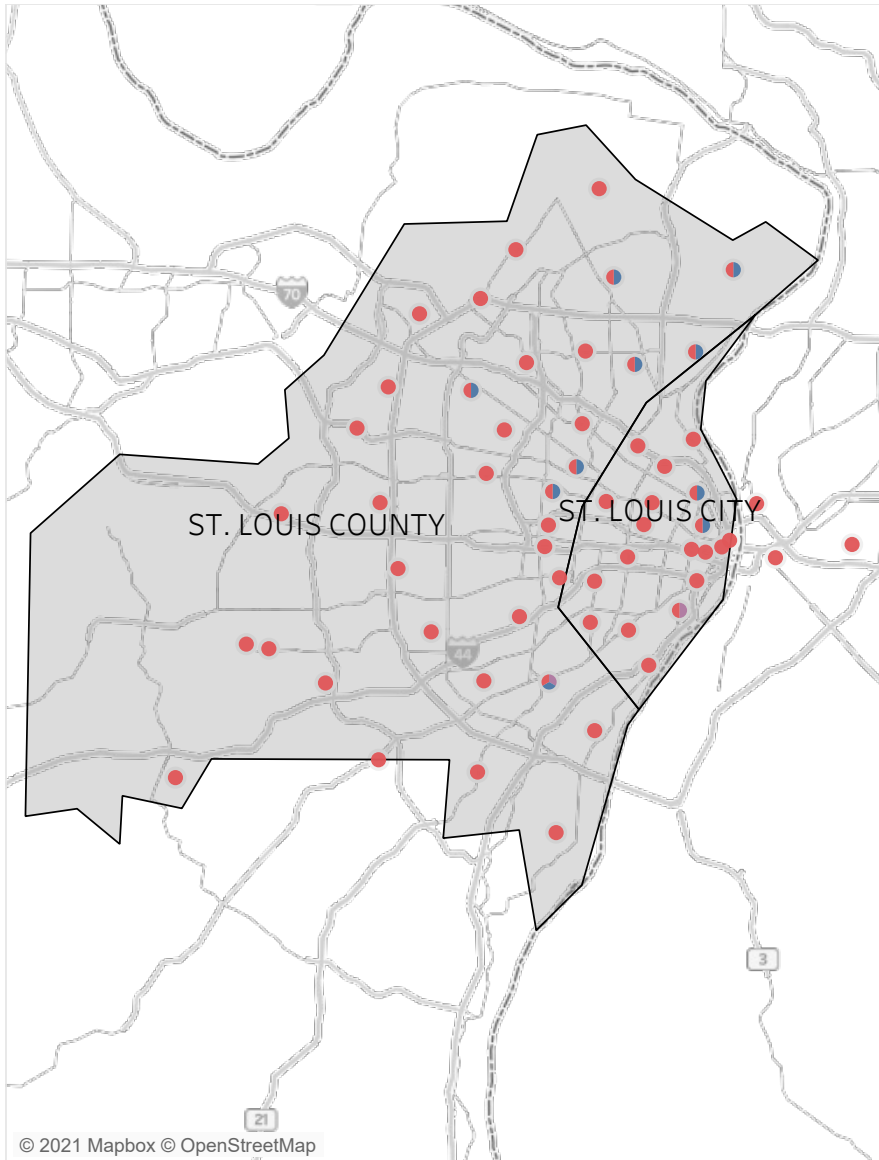

Statewide Survey Map

This map is showing zip codes the E&T programs reached. The green shade is showing MWA and red is for SkillUP. The golden color is where the two providers overlap. The gray areas perhaps have not been reached yet. NOTE: Any shade of color other than the three shown in the legend shows the presence of more than one provider.

■ HITE ■ MWA ■ SkillUP

Metropolitan Survey Map

Metro St. Louis E&T programs survey zip codes

Kansas City area E&T programs survey zip codes

Created by: FSD Operations Team
Updated: August 26, 2021

HITE

MWA

SkillUP

Survey counts

Survey on Program Line

County Name	Program			Grand Total
	HITE	MWA	SkillUP	
Grand Total	14	2,351	6,387	8,752
Ripley		47	1,635	1,682
St. Louis County	1	9	844	854
St. Louis City	1	4	775	780
Scott	1	110	292	403
Jackson	1	6	391	398
St. Francois	8	262	77	347
New Madrid		49	174	223
Dunklin		57	160	217
Cass			213	213
Pemiscot		27	186	213
Mississippi	1	48	161	210
Laclede		142	53	195
Butler		160	34	194
Boone		113	69	182
Cape Girardeau		134	40	174
Greene	1	37	116	154
Stoddard		51	97	148
Howell		115	32	147
Pulaski		98	1	99
Wright		69	17	86
Cole		21	59	80
Phelps		17	58	75
Camden		53	21	74
Vernon			73	73
Lincoln		63	5	68
Bates		1	64	65
Jefferson			61	61
Texas		57	3	60
Wayne		50	10	60
Warren		39	13	52
Shannon		36	14	50
Adair		36	13	49
Buchanan		5	44	49
Jasper			47	47
Marion		25	22	47
Clay		1	39	40
Franklin		2	35	37
Monroe		3	33	36
Washington		13	22	35
Randolph		22	12	34
Miller		18	15	33
Iron		27	5	32

Survey on Program Line

County Name	HITE	Program		Grand Total
		MWA	SkillUP	
Clinton		3		3
Linn		1	2	3
Livingston		2	1	3
Polk			3	3
Ralls		1	2	3
Dade			2	2
Gasconade		1	1	2
Hickory			2	2
Maries		1	1	2
Nodaway			2	2
Ray			2	2
St. Clair			2	2
Stone		1	1	2
Andrew			1	1
Barton			1	1
Cedar			1	1
Chariton			1	1
Daviess			1	1
Harrison			1	1
Mercer			1	1