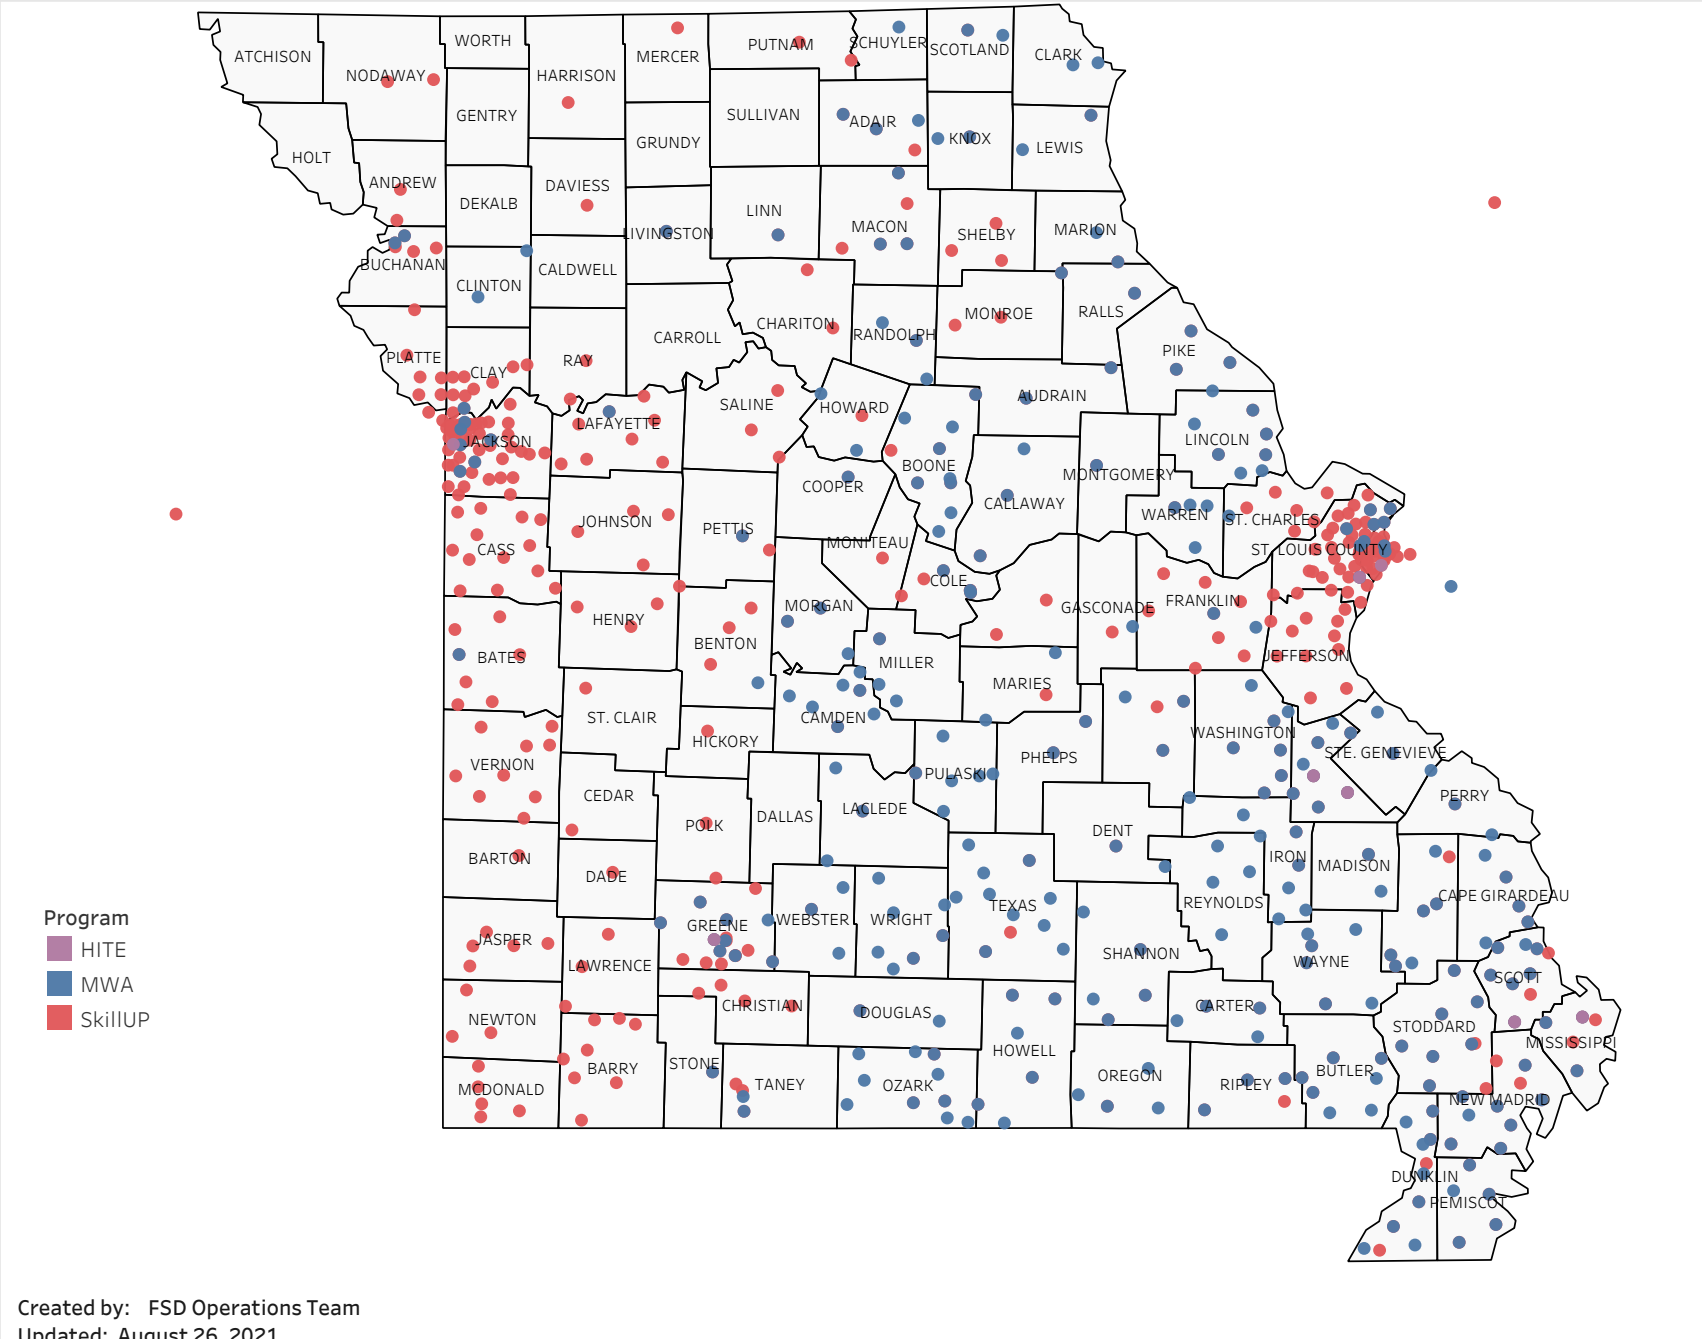

Statewide Survey Map

This map is showing zip codes the E&T programs reached. The green shade is showing MWA and red is for SkillUP. The golden color is where the two providers overlap. The gray areas perhaps have not been reached yet. NOTE: Any shade of color other than the three shown in the legend shows the presence of more than one provider.

■ HITE ■ MWA ■ SkillUP

Metropolitan Survey Map

Metro St. Louis E&T programs survey zip codes

Kansas City area E&T programs survey zip codes

Created by: FSD Operations Team
Updated: August 26, 2021

HITE

MWA

SkillUP

Survey counts

Survey on Program Line

County Name	Program			Grand Total
	HITE	MWA	SkillUP	
Grand Total	14	2,351	6,387	8,752
Ripley		47	1,635	1,682
St. Louis County	1	9	844	854
St. Louis City	1	4	775	780
Scott	1	110	292	403
Jackson	1	6	391	398
St. Francois	8	262	77	347
New Madrid		49	174	223
Dunklin		57	160	217
Cass			213	213
Pemiscot		27	186	213
Mississippi	1	48	161	210
Laclede		142	53	195
Butler		160	34	194
Boone		113	69	182
Cape Girardeau		134	40	174
Greene	1	37	116	154
Stoddard		51	97	148
Howell		115	32	147
Pulaski		98	1	99
Wright		69	17	86
Cole		21	59	80
Phelps		17	58	75
Camden		53	21	74
Vernon			73	73
Lincoln		63	5	68
Bates		1	64	65
Jefferson			61	61
Texas		57	3	60
Wayne		50	10	60
Warren		39	13	52
Shannon		36	14	50
Adair		36	13	49
Buchanan		5	44	49
Jasper			47	47
Marion		25	22	47
Clay		1	39	40
Franklin		2	35	37
Monroe		3	33	36
Washington		13	22	35
Randolph		22	12	34
Miller		18	15	33
Iron		27	5	32

Survey on Program Line

County Name	HITE	Program		Grand Total
		MWA	SkillUP	
Clinton		3		3
Linn		1	2	3
Livingston		2	1	3
Polk			3	3
Ralls		1	2	3
Dade			2	2
Gasconade		1	1	2
Hickory			2	2
Maries		1	1	2
Nodaway			2	2
Ray			2	2
St. Clair			2	2
Stone		1	1	2
Andrew			1	1
Barton			1	1
Cedar			1	1
Chariton			1	1
Daviess			1	1
Harrison			1	1
Mercer			1	1