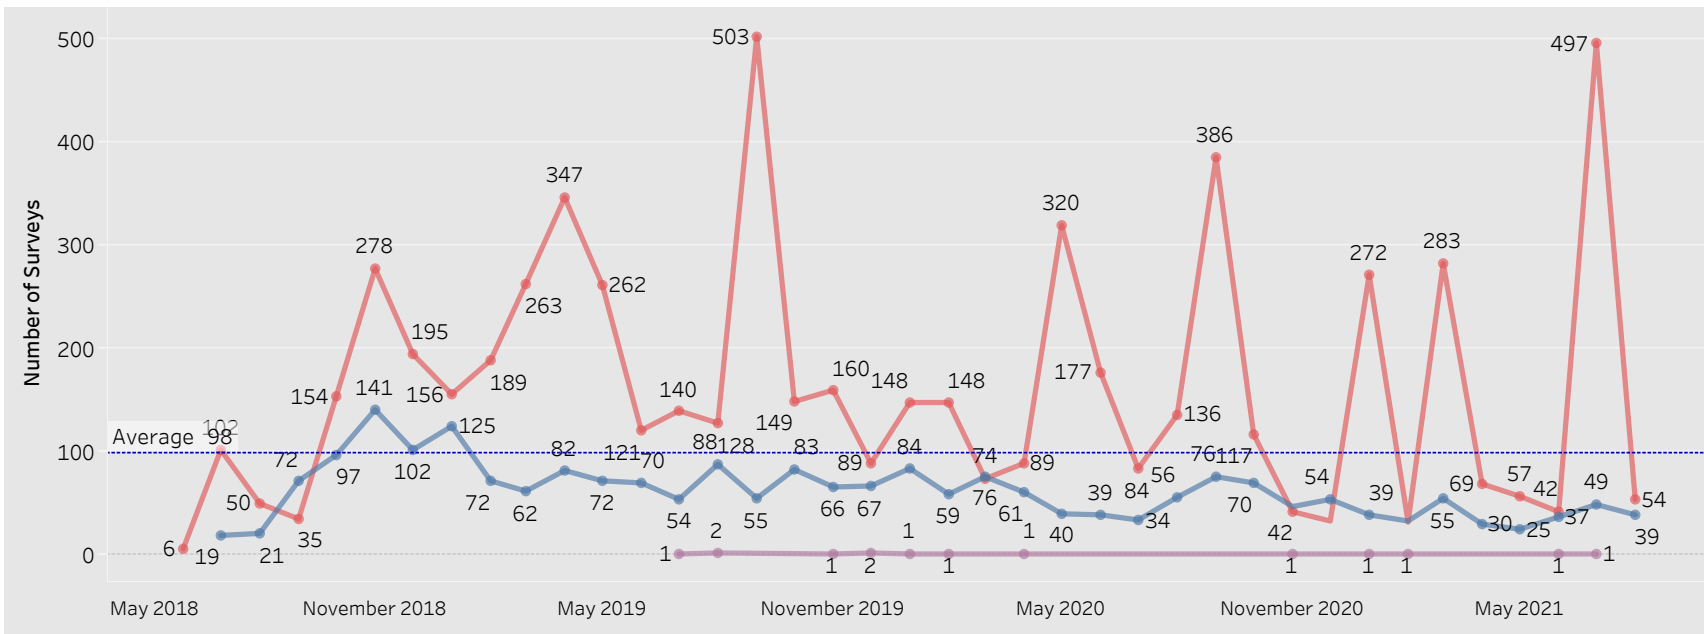

E&T Engagement Effectiveness Survey Dashboard - By Program

Created by: FSD Operations Team
 Updated: August 26, 2021

HITE MWA SkillUP

E&T Engagement Effectiveness Survey Dashboard - By Sources

Created by: FSD Operations Team
 Updated: August 26, 2021

Statewide Survey Map

This map is showing zip codes the E&T programs reached. The green shade is showing MWA and red is for SkillUP. The golden color is where the two providers overlap. The gray areas perhaps have not been reached yet. NOTE: Any shade of color other than the three shown in the legend shows the presence of more than one provider.

Survey counts

Survey on Program Line

County Name	Program			Grand Total
	HITE	MWA	SkillUP	
Grand Total	14	2,351	6,387	8,752
Ripley		47	1,635	1,682
St. Louis County	1	9	844	854
St. Louis City	1	4	775	780
Scott	1	110	292	403
Jackson	1	6	391	398
St. Francois	8	262	77	347
New Madrid		49	174	223
Dunklin		57	160	217
Cass			213	213
Pemiscot		27	186	213
Mississippi	1	48	161	210
Laclede		142	53	195
Butler		160	34	194
Boone		113	69	182
Cape Girardeau		134	40	174
Greene	1	37	116	154
Stoddard		51	97	148
Howell		115	32	147
Pulaski		98	1	99
Wright		69	17	86
Cole		21	59	80
Phelps		17	58	75
Camden		53	21	74
Vernon			73	73
Lincoln		63	5	68
Bates		1	64	65
Jefferson			61	61
Texas		57	3	60
Wayne		50	10	60
Warren		39	13	52
Shannon		36	14	50
Adair		36	13	49
Buchanan		5	44	49
Jasper			47	47
Marion		25	22	47
Clay		1	39	40
Franklin		2	35	37
Monroe		3	33	36
Washington		13	22	35
Randolph		22	12	34
Miller		18	15	33
Iron		27	5	32