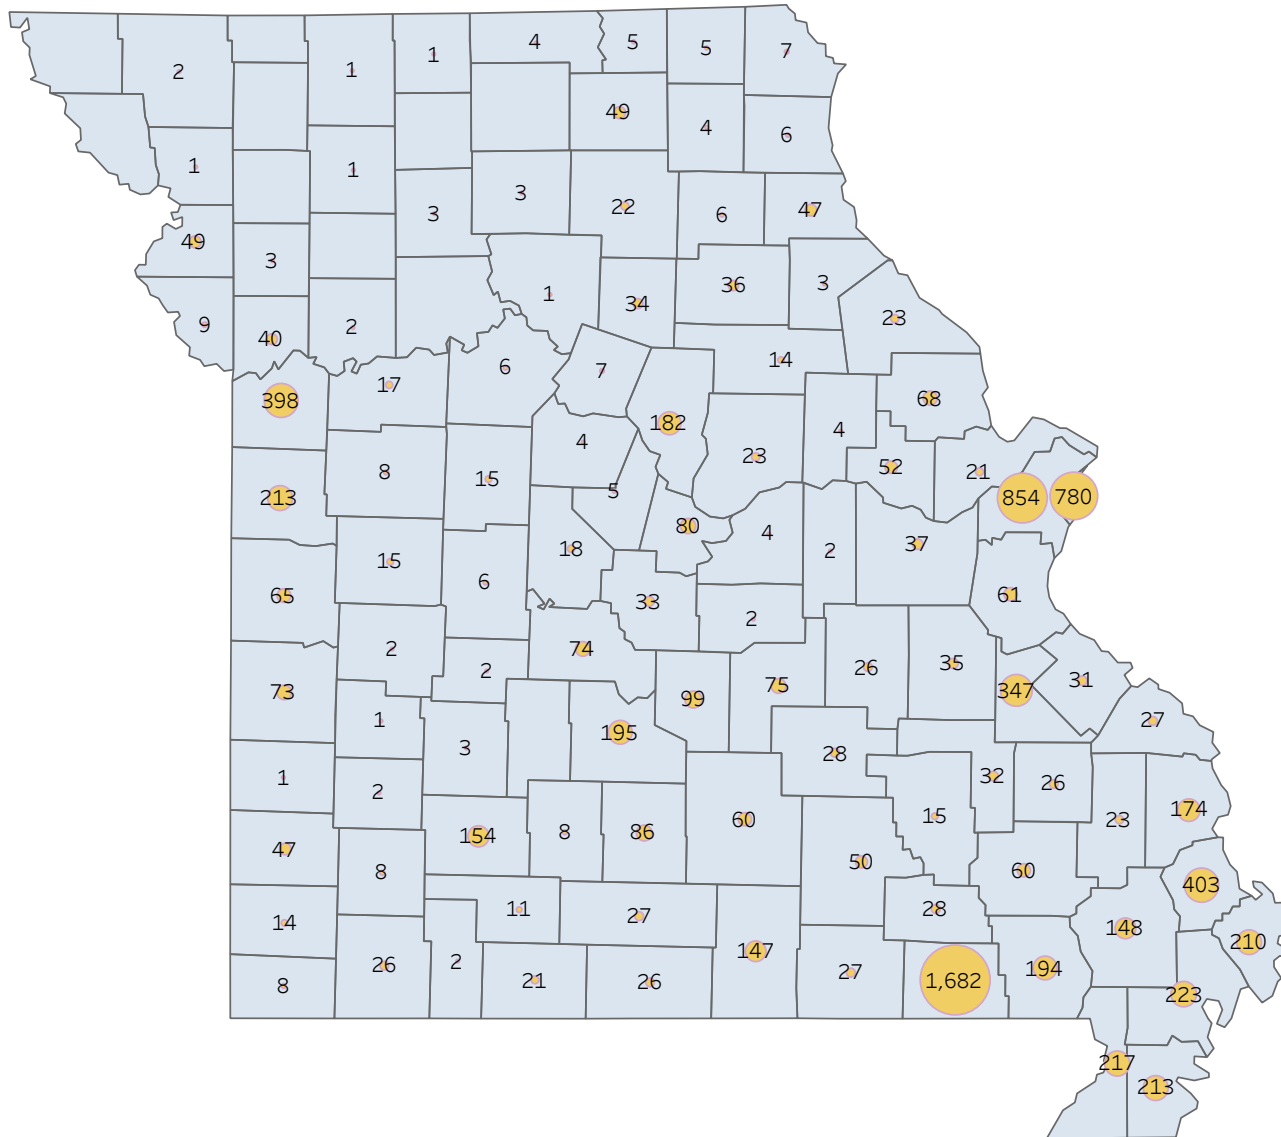

Statewide Survey Map

This map is showing zip codes the E&T programs reached. The green shade is showing MWA and red is for SkillUP. The golden color is where the two providers overlap. The gray areas perhaps have not been reached yet. NOTE: Any shade of color other than the three shown in the legend shows the presence of more than one provider.

■ HITE ■ MWA ■ SkillUP

Metropolitan Survey Map

Metro St. Louis E&T programs survey zip codes

Kansas City area E&T programs survey zip codes

Created by: FSD Operations Team
Updated: August 26, 2021

HITE

MWA

SkillUP

Survey counts

Survey on Program Line

County Name	Program			Grand Total
	HITE	MWA	SkillUP	
Grand Total	14	2,351	6,387	8,752
Ripley		47	1,635	1,682
St. Louis County	1	9	844	854
St. Louis City	1	4	775	780
Scott	1	110	292	403
Jackson	1	6	391	398
St. Francois	8	262	77	347
New Madrid		49	174	223
Dunklin		57	160	217
Cass			213	213
Pemiscot		27	186	213
Mississippi	1	48	161	210
Laclede		142	53	195
Butler		160	34	194
Boone		113	69	182
Cape Girardeau		134	40	174
Greene	1	37	116	154
Stoddard		51	97	148
Howell		115	32	147
Pulaski		98	1	99
Wright		69	17	86
Cole		21	59	80
Phelps		17	58	75
Camden		53	21	74
Vernon			73	73
Lincoln		63	5	68
Bates		1	64	65
Jefferson			61	61
Texas		57	3	60
Wayne		50	10	60
Warren		39	13	52
Shannon		36	14	50
Adair		36	13	49
Buchanan		5	44	49
Jasper			47	47
Marion		25	22	47
Clay		1	39	40
Franklin		2	35	37
Monroe		3	33	36
Washington		13	22	35
Randolph		22	12	34
Miller		18	15	33
Iron		27	5	32