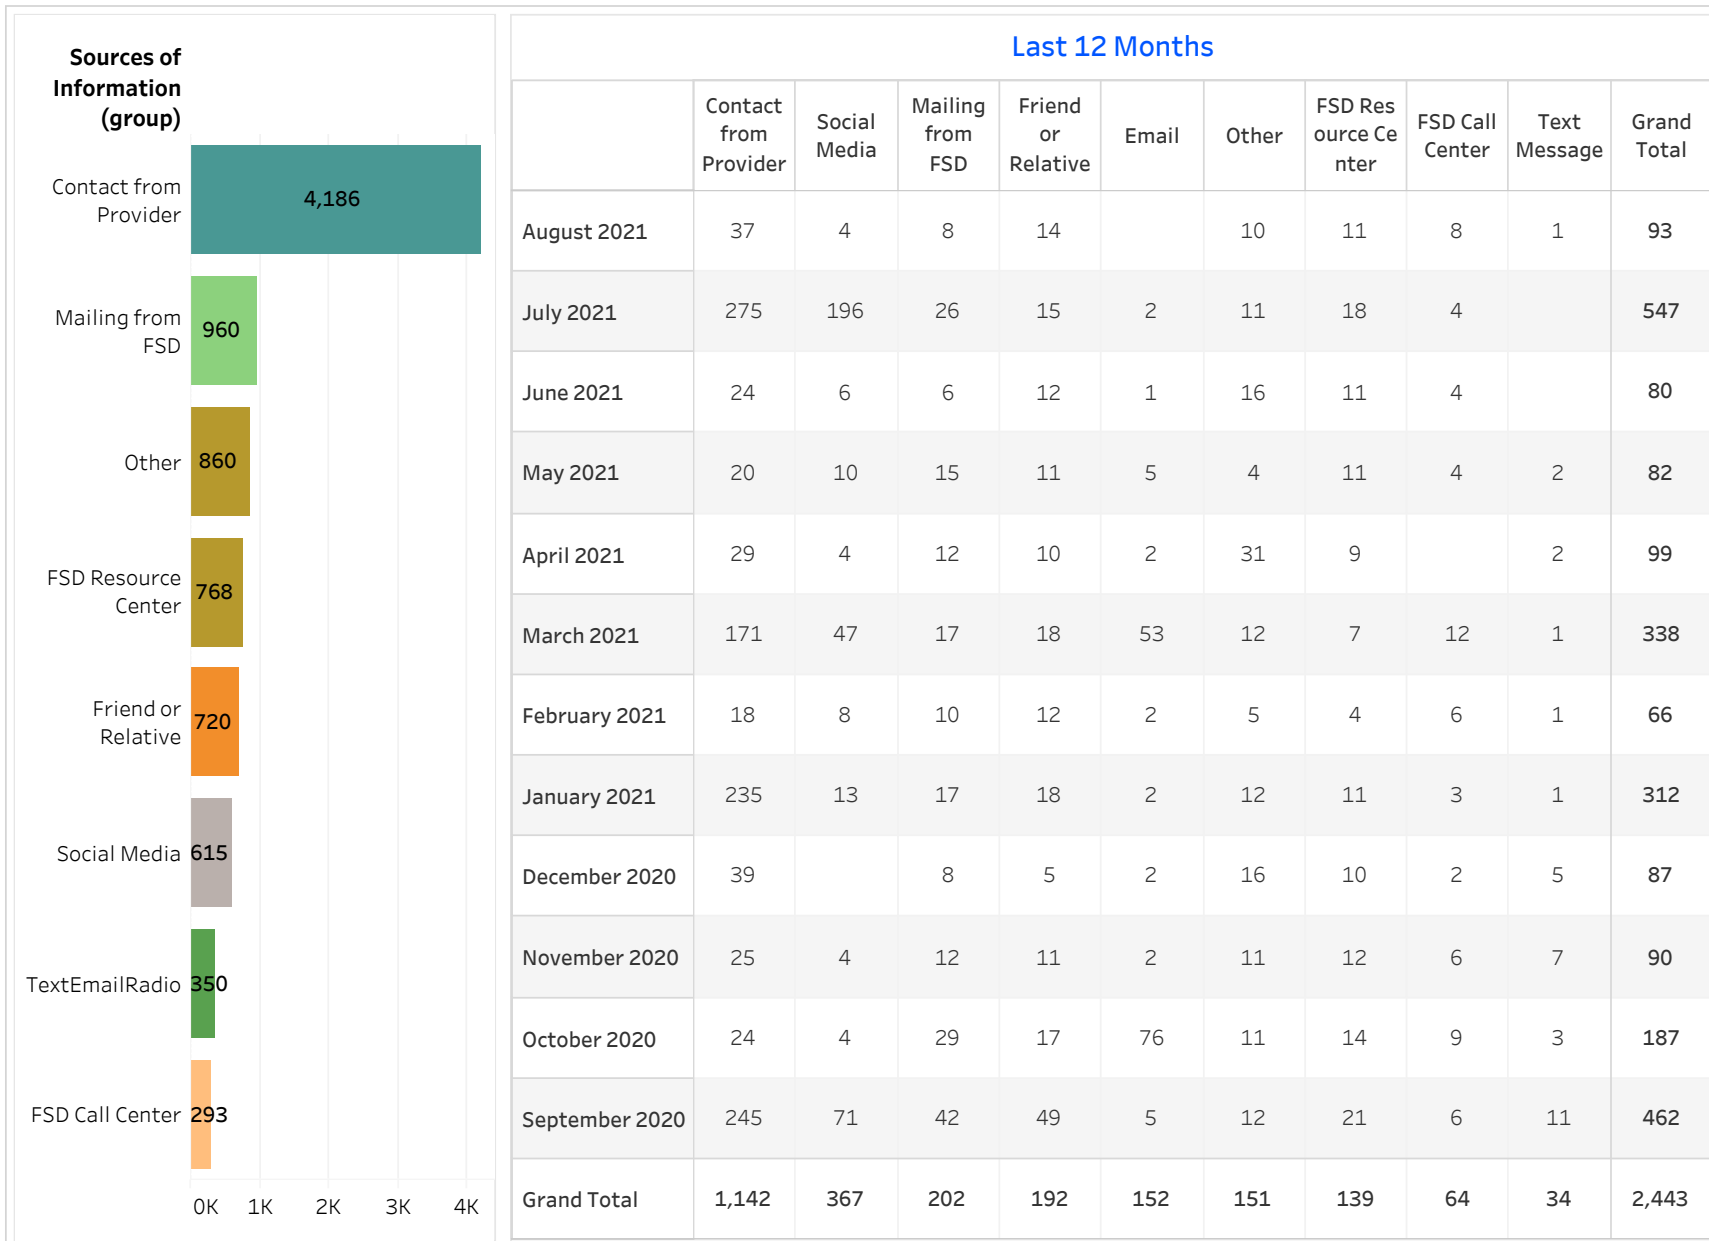

E&T Engagement Effectiveness Survey Dashboard - By Program

Created by: FSD Operations Team
 Updated: August 26, 2021

HITE MWA SkillUP

E&T Engagement Effectiveness Survey Dashboard - By Sources

Created by: FSD Operations Team
 Updated: August 26, 2021

Statewide Survey Map

This map is showing zip codes the E&T programs reached. The green shade is showing MWA and red is for SkillUP. The golden color is where the two providers overlap. The gray areas perhaps have not been reached yet. NOTE: Any shade of color other than the three shown in the legend shows the presence of more than one provider.

Survey counts

Survey on Program Line

County Name	Program			Grand Total
	HITE	MWA	SkillUP	
Grand Total	14	2,351	6,387	8,752
Ripley		47	1,635	1,682
St. Louis County	1	9	844	854
St. Louis City	1	4	775	780
Scott	1	110	292	403
Jackson	1	6	391	398
St. Francois	8	262	77	347
New Madrid		49	174	223
Dunklin		57	160	217
Cass			213	213
Pemiscot		27	186	213
Mississippi	1	48	161	210
Laclede		142	53	195
Butler		160	34	194
Boone		113	69	182
Cape Girardeau		134	40	174
Greene	1	37	116	154
Stoddard		51	97	148
Howell		115	32	147
Pulaski		98	1	99
Wright		69	17	86
Cole		21	59	80
Phelps		17	58	75
Camden		53	21	74
Vernon			73	73
Lincoln		63	5	68
Bates		1	64	65
Jefferson			61	61
Texas		57	3	60
Wayne		50	10	60
Warren		39	13	52
Shannon		36	14	50
Adair		36	13	49
Buchanan		5	44	49
Jasper			47	47
Marion		25	22	47
Clay		1	39	40
Franklin		2	35	37
Monroe		3	33	36
Washington		13	22	35
Randolph		22	12	34
Miller		18	15	33
Iron		27	5	32