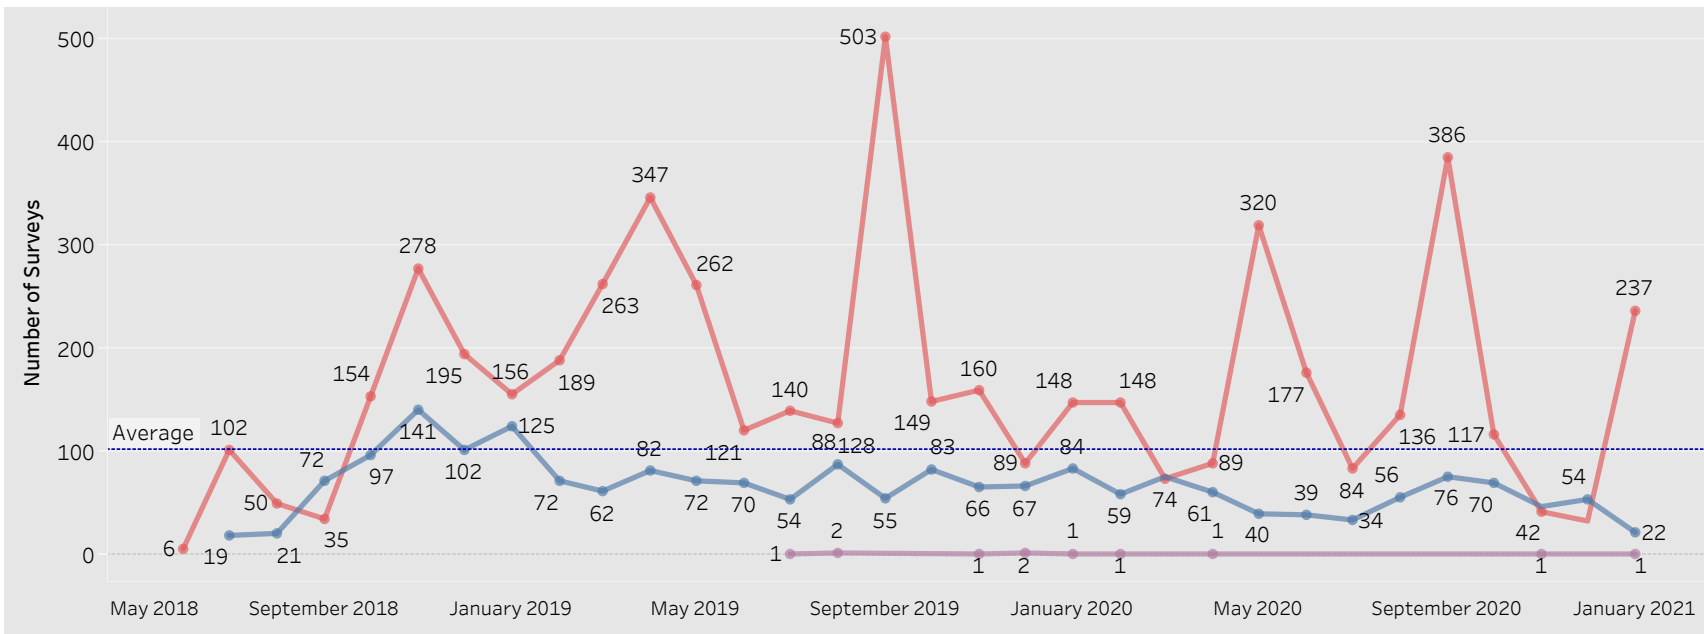

# E&T Engagement Effectiveness Survey Dashboard - By Program

Created by: FSD Operations Team  
 Updated: January 15, 2021

HITE MWA SkillUP

## E&T Engagement Effectiveness Survey Dashboard - By Sources