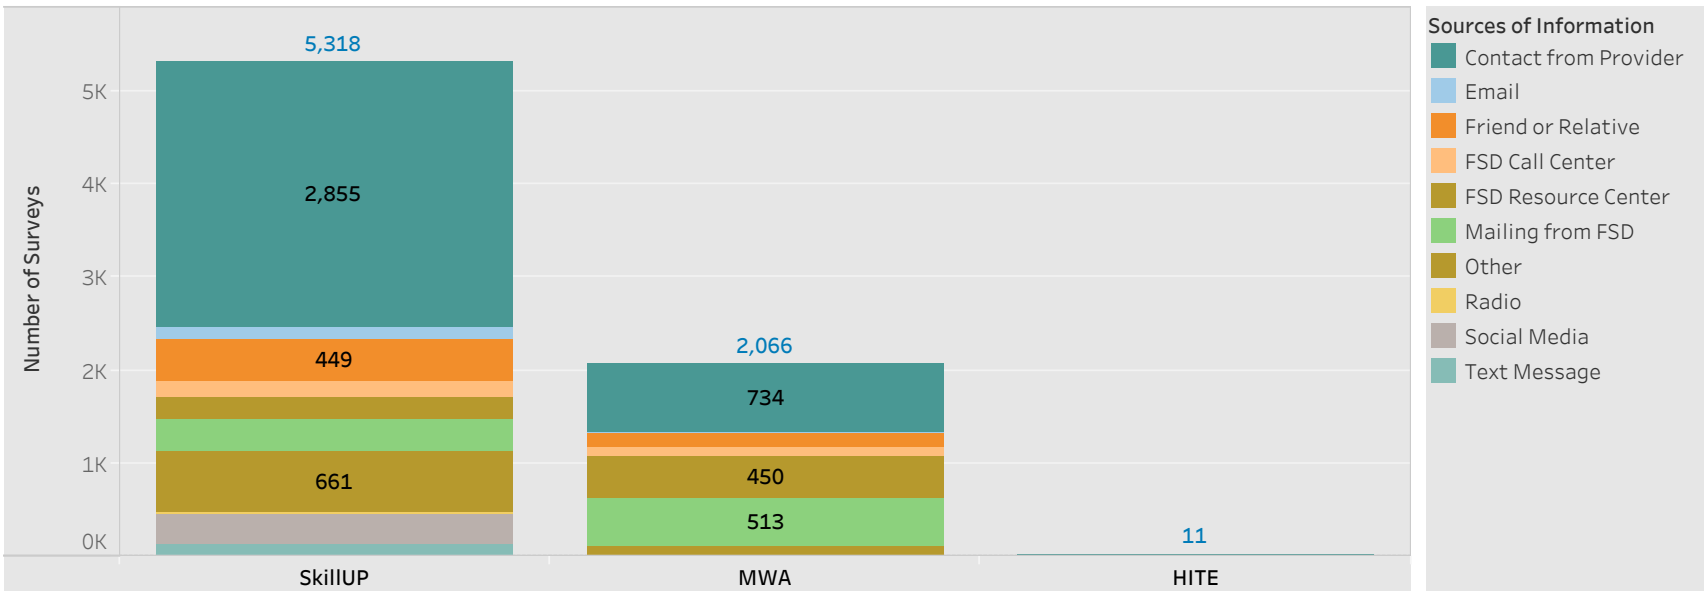

# E&T Engagement Effectiveness Survey Dashboard - By Program

Created by: FSD Operations Team  
 Updated: January 15, 2021

HITE MWA SkillUP

## E&T Engagement Effectiveness Survey Dashboard - By Sources

# Statewide Survey Map

This map is showing zip codes the E&T programs reached. The green shade is showing MWA and red is for SkillUP. The golden color is where the two providers overlap. The gray areas perhaps have not been reached yet. NOTE: Any shade of color other than the three shown in the legend shows the presence of more than one provider.