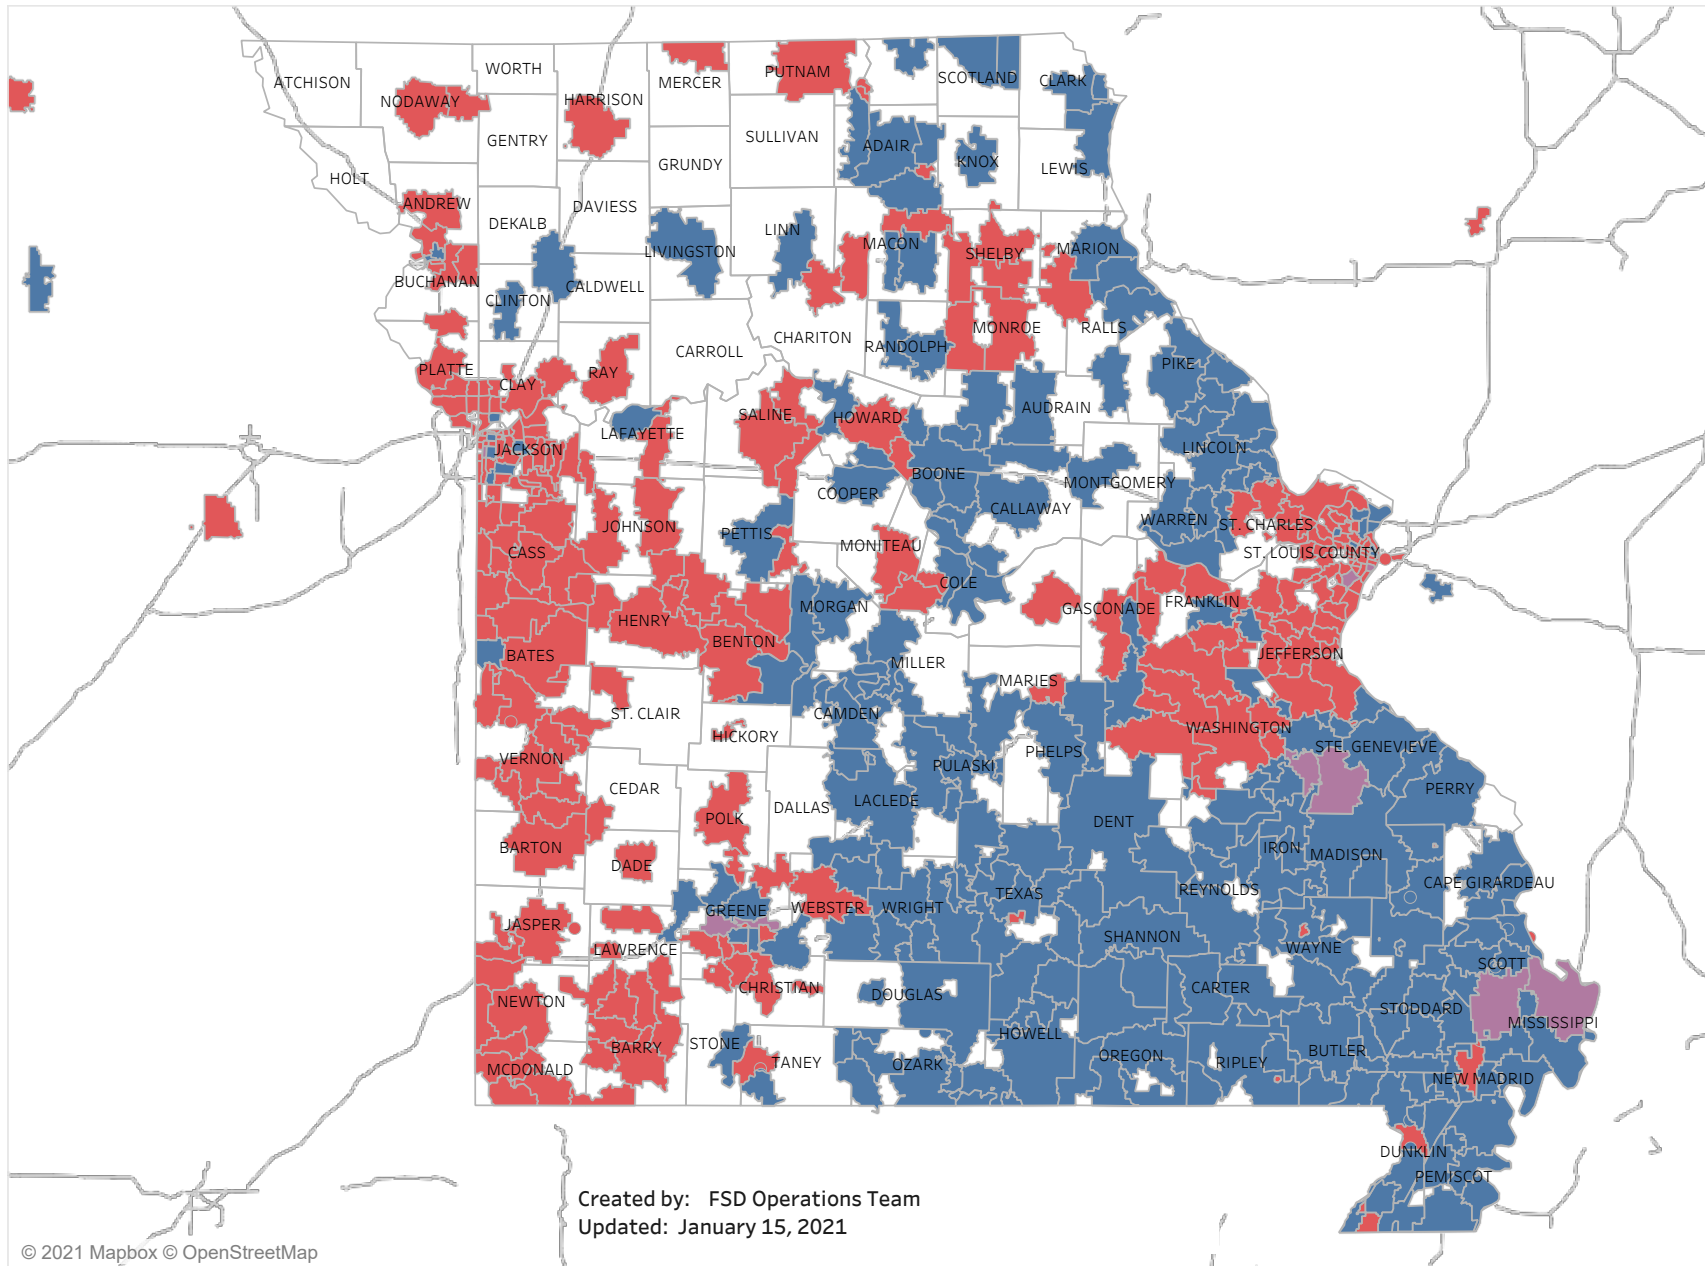

This map is showing zip codes the E&T programs reached. The green shade is showing MWA and red is for SkillUP. The golden color is where the two providers overlap. The gray areas perhaps have not been reached yet. NOTE: Any shade of color other than the three shown in the legend shows the presence of more than one provider.

■ HITE   ■ MWA   ■ SkillUP