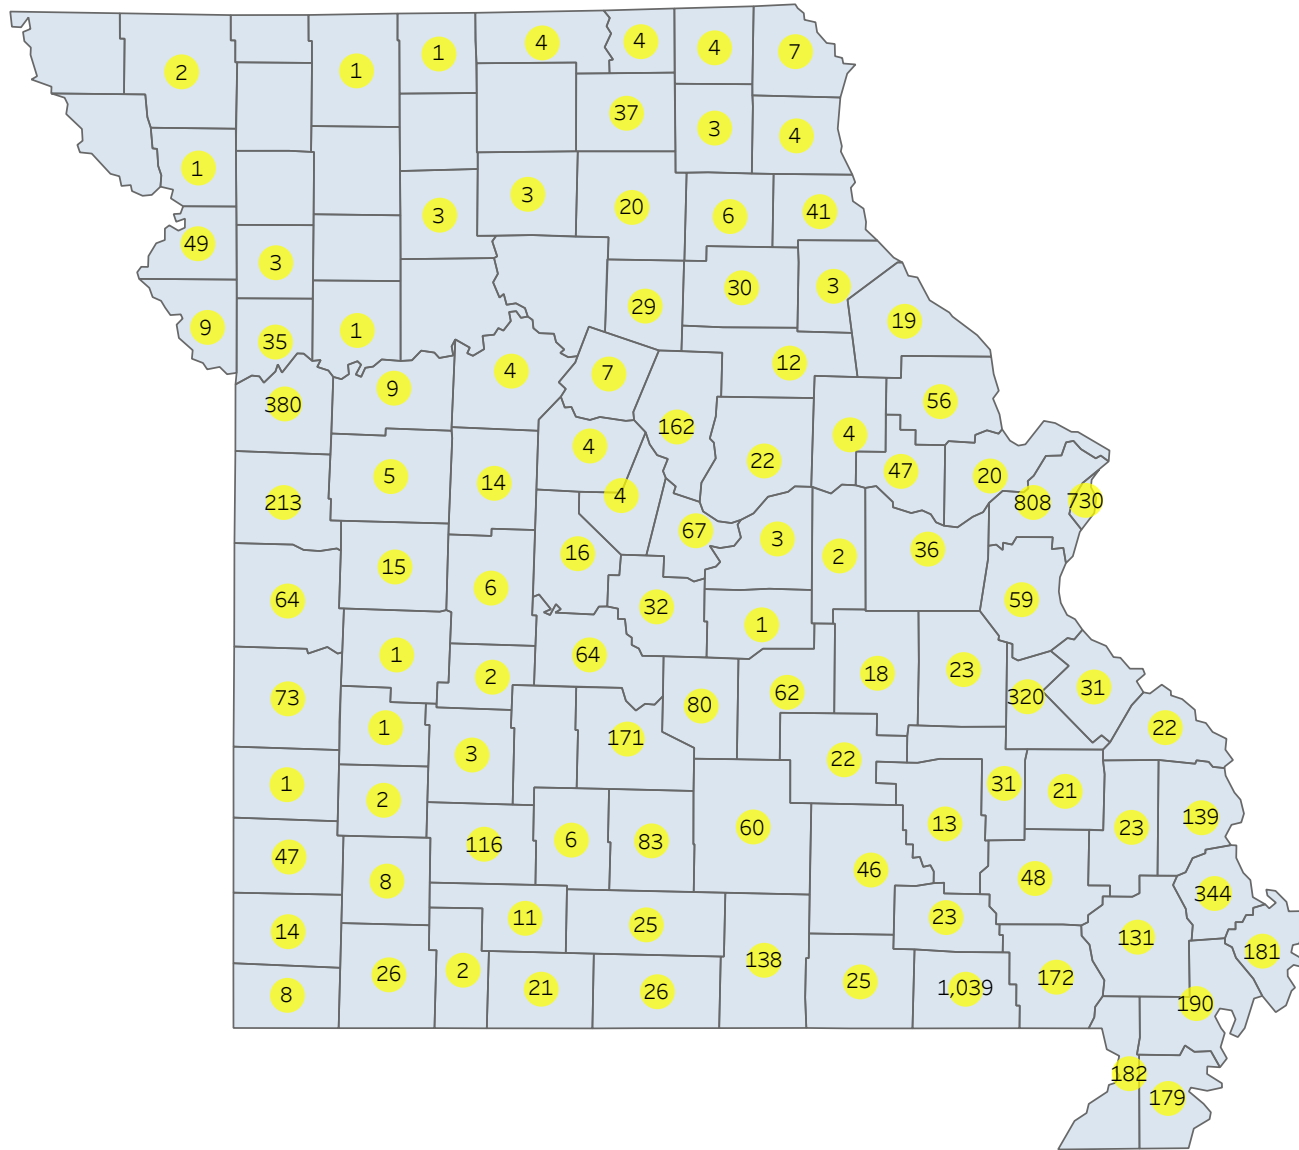

Survey counts