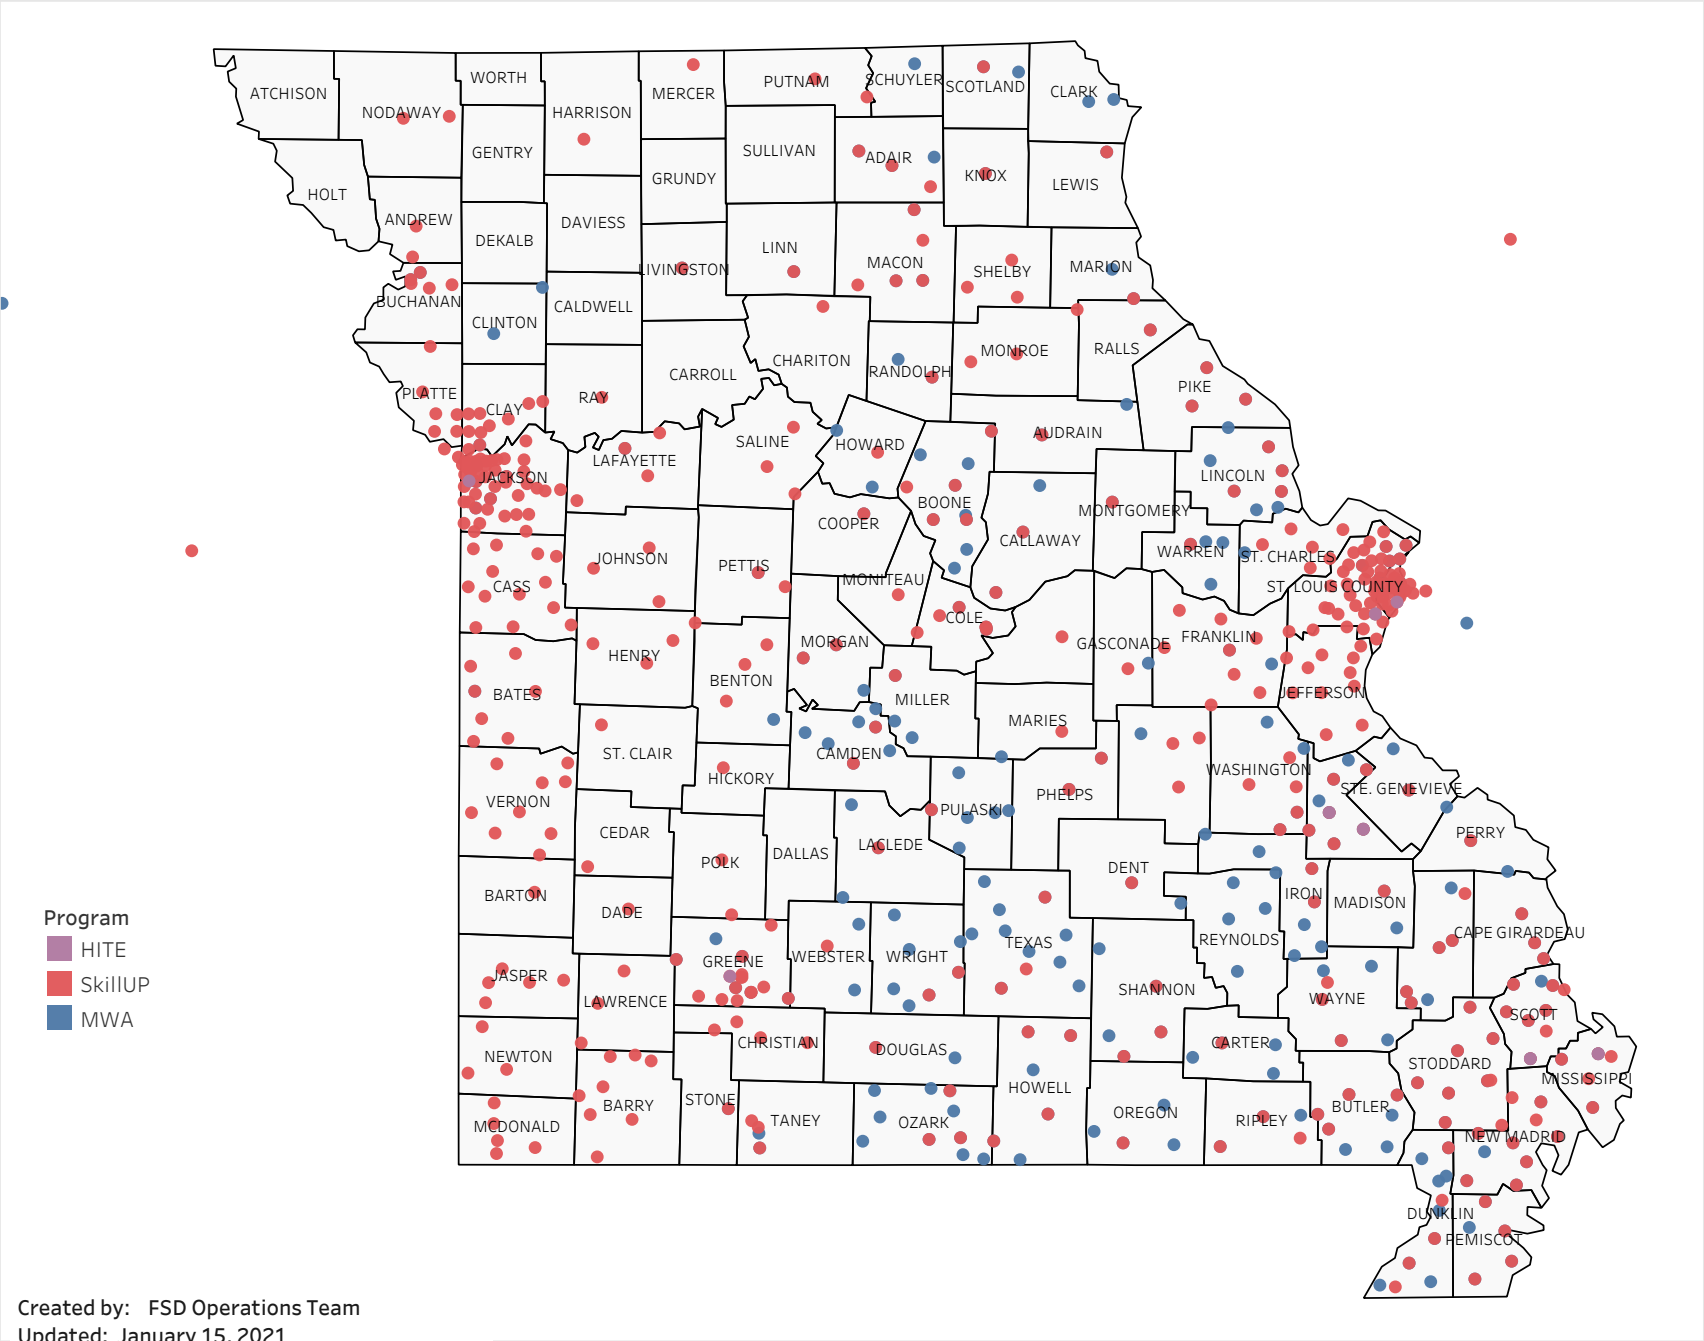

# E&T Engagement Effectiveness Survey Dashboard - By Program

Created by: FSD Operations Team  
 Updated: January 15, 2021

HITE MWA SkillUP

## E&T Engagement Effectiveness Survey Dashboard - By Sources

# Statewide Survey Map

This map is showing zip codes the E&T programs reached. The green shade is showing MWA and red is for SkillUP. The golden color is where the two providers overlap. The gray areas perhaps have not been reached yet. NOTE: Any shade of color other than the three shown in the legend shows the presence of more than one provider.

# Survey on Program Line

County Name	HITE	Program		Grand Total
		MWA	SkillUP	
Linn		1	2	3
Livingston		2	1	3
Osage			3	3
Polk			3	3
Ralls		1	2	3
Dade			2	2
Gasconade		1	1	2
Hickory			2	2
Nodaway			2	2
Stone		1	1	2
Andrew			1	1
Barton			1	1
Cedar			1	1
Harrison			1	1
Maries			1	1
Mercer			1	1
Ray			1	1
St. Clair			1	1