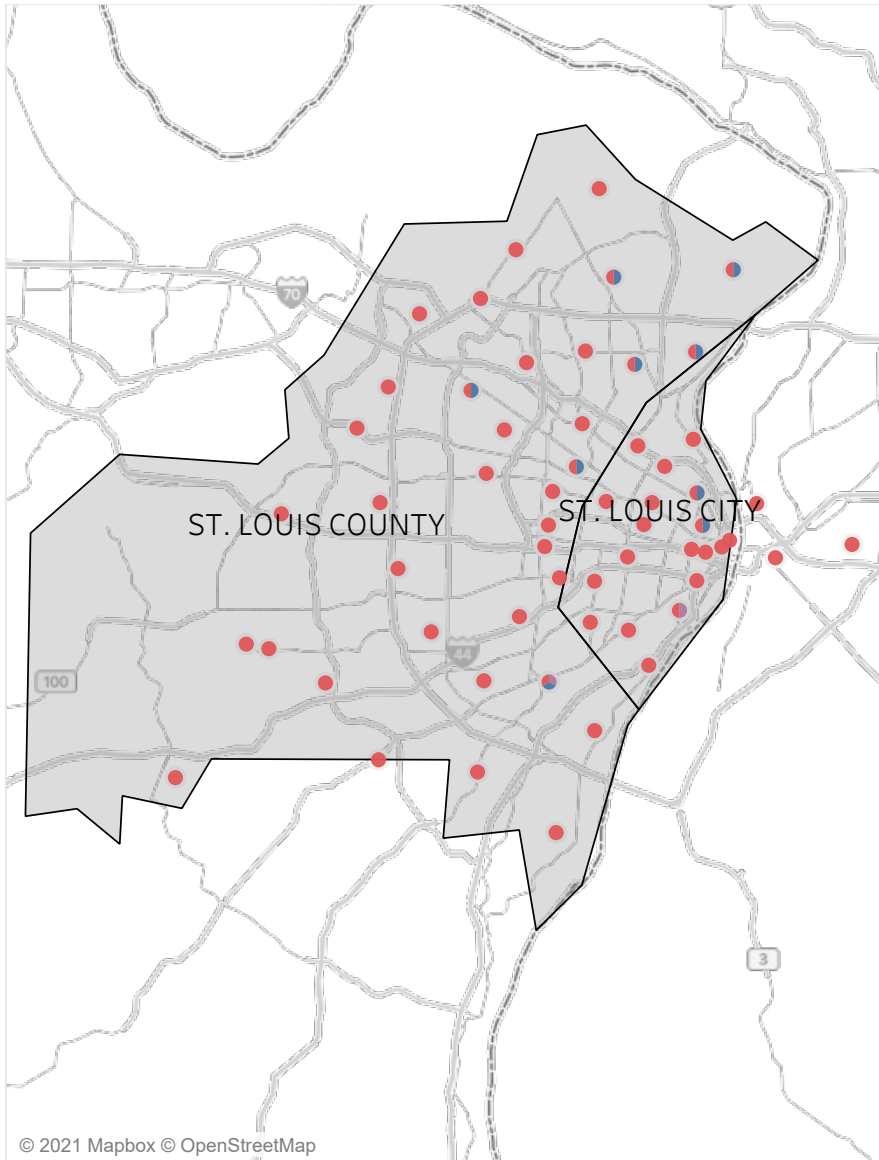

# Statewide Survey Map

This map is showing zip codes the E&T programs reached. The green shade is showing MWA and red is for SkillUP. The golden color is where the two providers overlap. The gray areas perhaps have not been reached yet. NOTE: Any shade of color other than the three shown in the legend shows the presence of more than one provider.

■ HITE      ■ MWA      ■ SkillUP

# Survey counts

## Metropolitan Survey Map

Metro St. Louis E&T programs survey zip codes

Kansas City area E&T programs survey zip codes

Created by: FSD Operations Team  
Updated: January 15, 2021

HITE

MWA

SkillUP