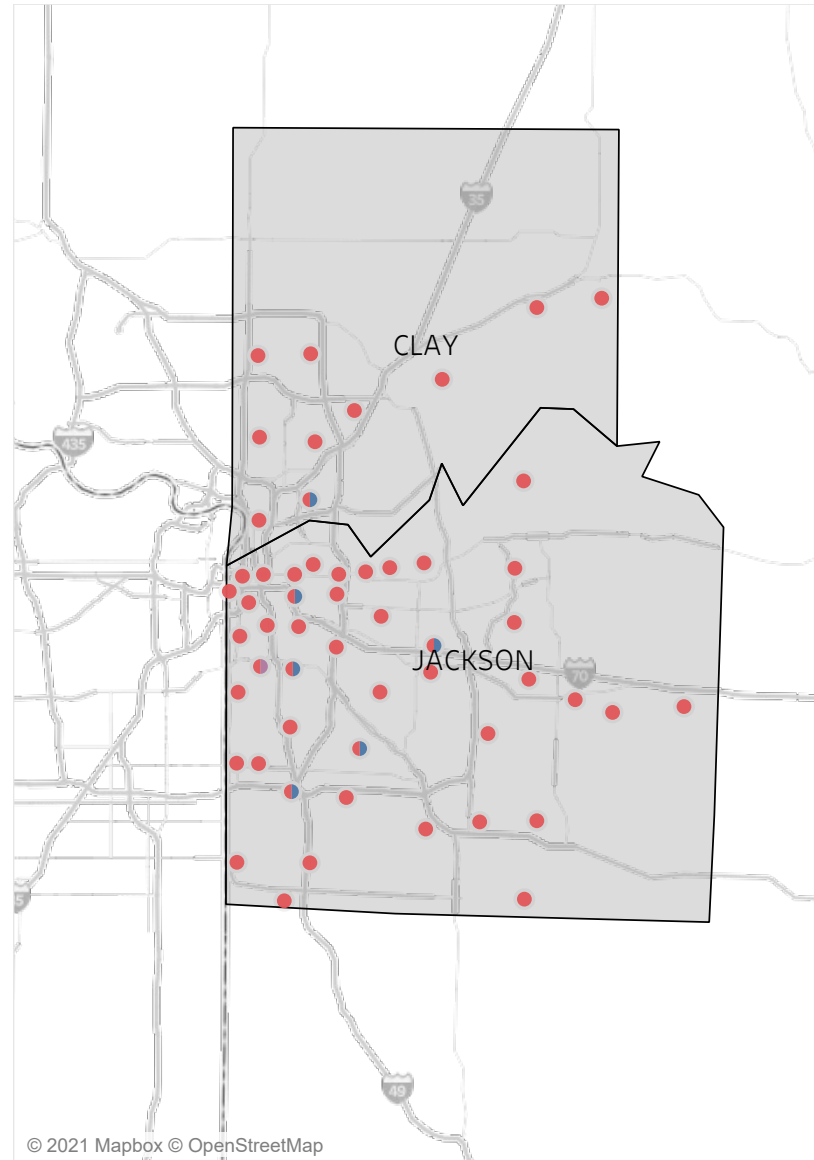

Metropolitan Survey Map

Kansas City area E&T programs survey zip codes

Created by: FSD Operations Team
Updated: January 15, 2021

HITE

MWA

SkillUP