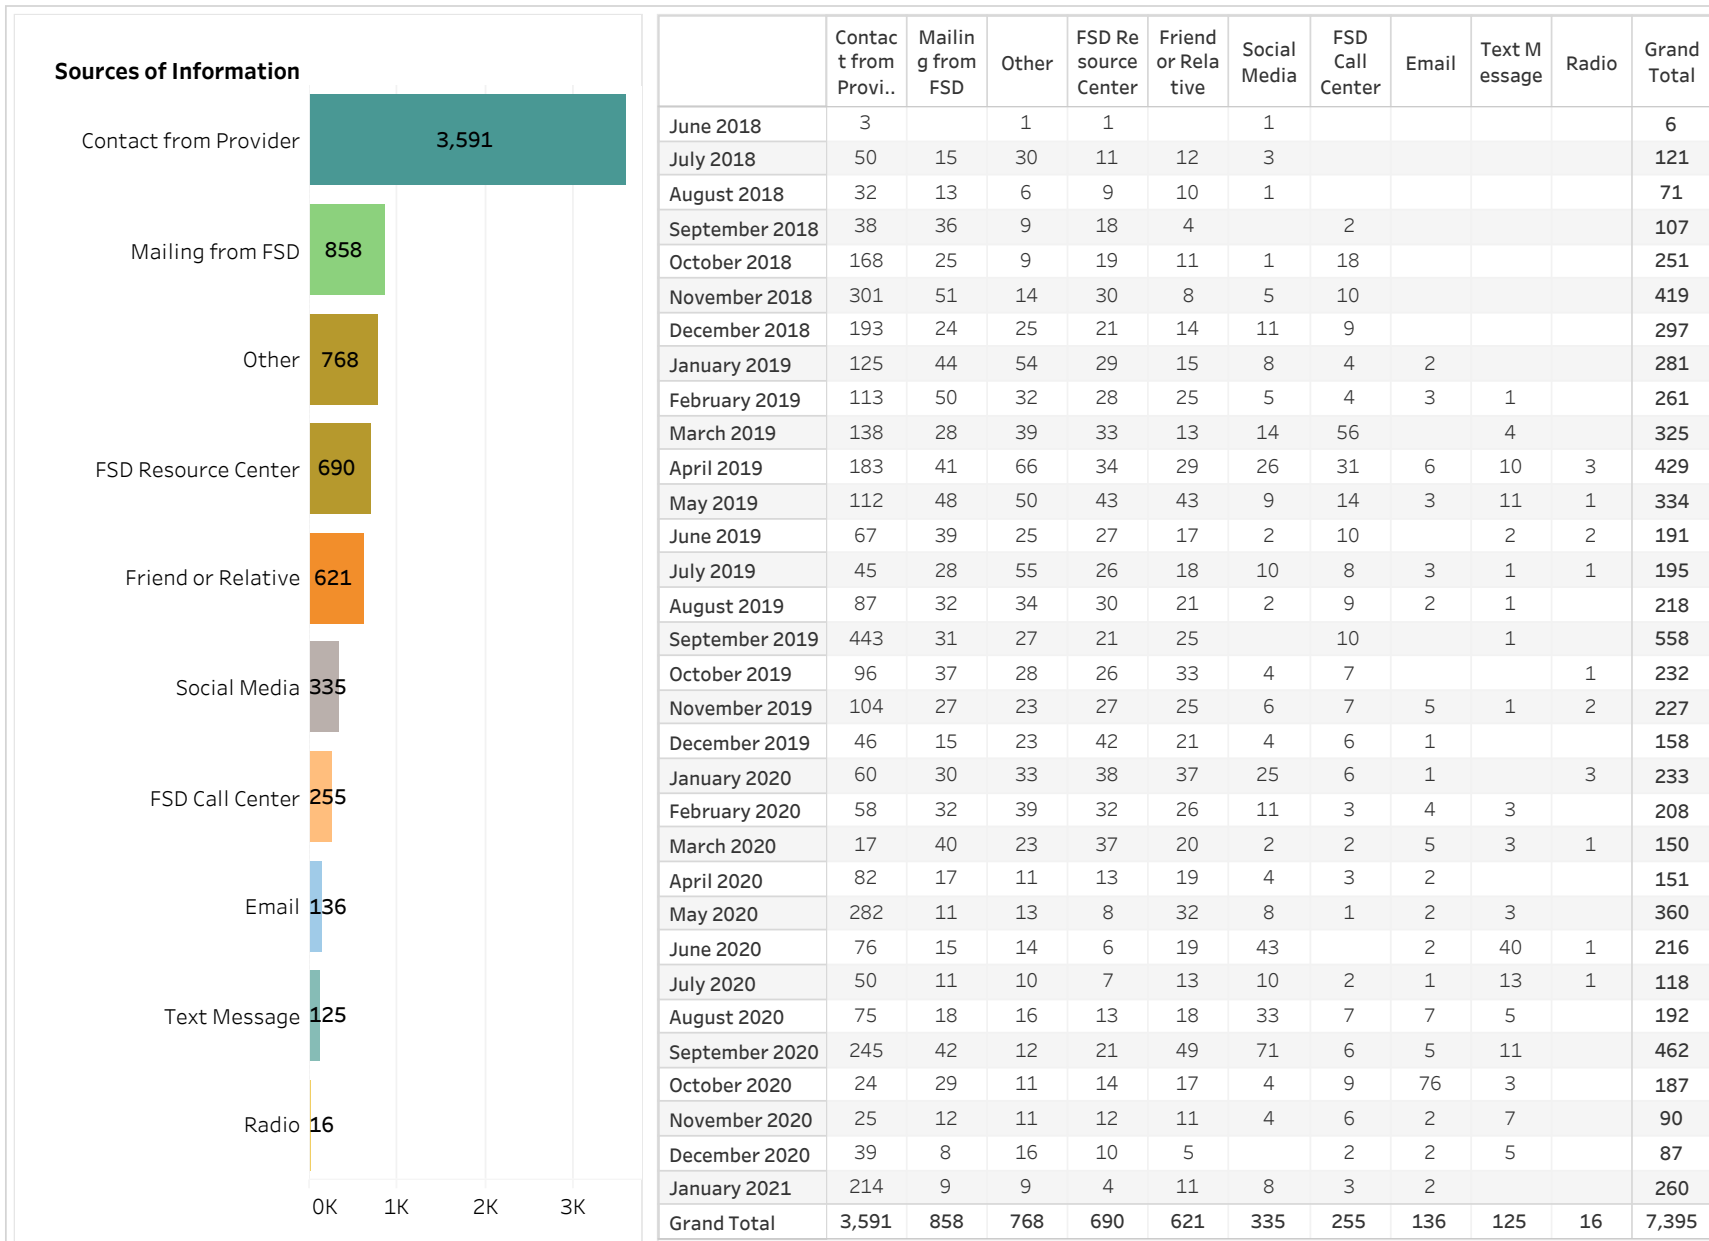

# E&T Engagement Effectiveness Survey Dashboard - By Program

Created by: FSD Operations Team  
 Updated: January 15, 2021

HITE MWA SkillUP

## E&T Engagement Effectiveness Survey Dashboard - By Sources

# Statewide Survey Map

This map is showing zip codes the E&T programs reached. The green shade is showing MWA and red is for SkillUP. The golden color is where the two providers overlap. The gray areas perhaps have not been reached yet. NOTE: Any shade of color other than the three shown in the legend shows the presence of more than one provider.

# Survey counts