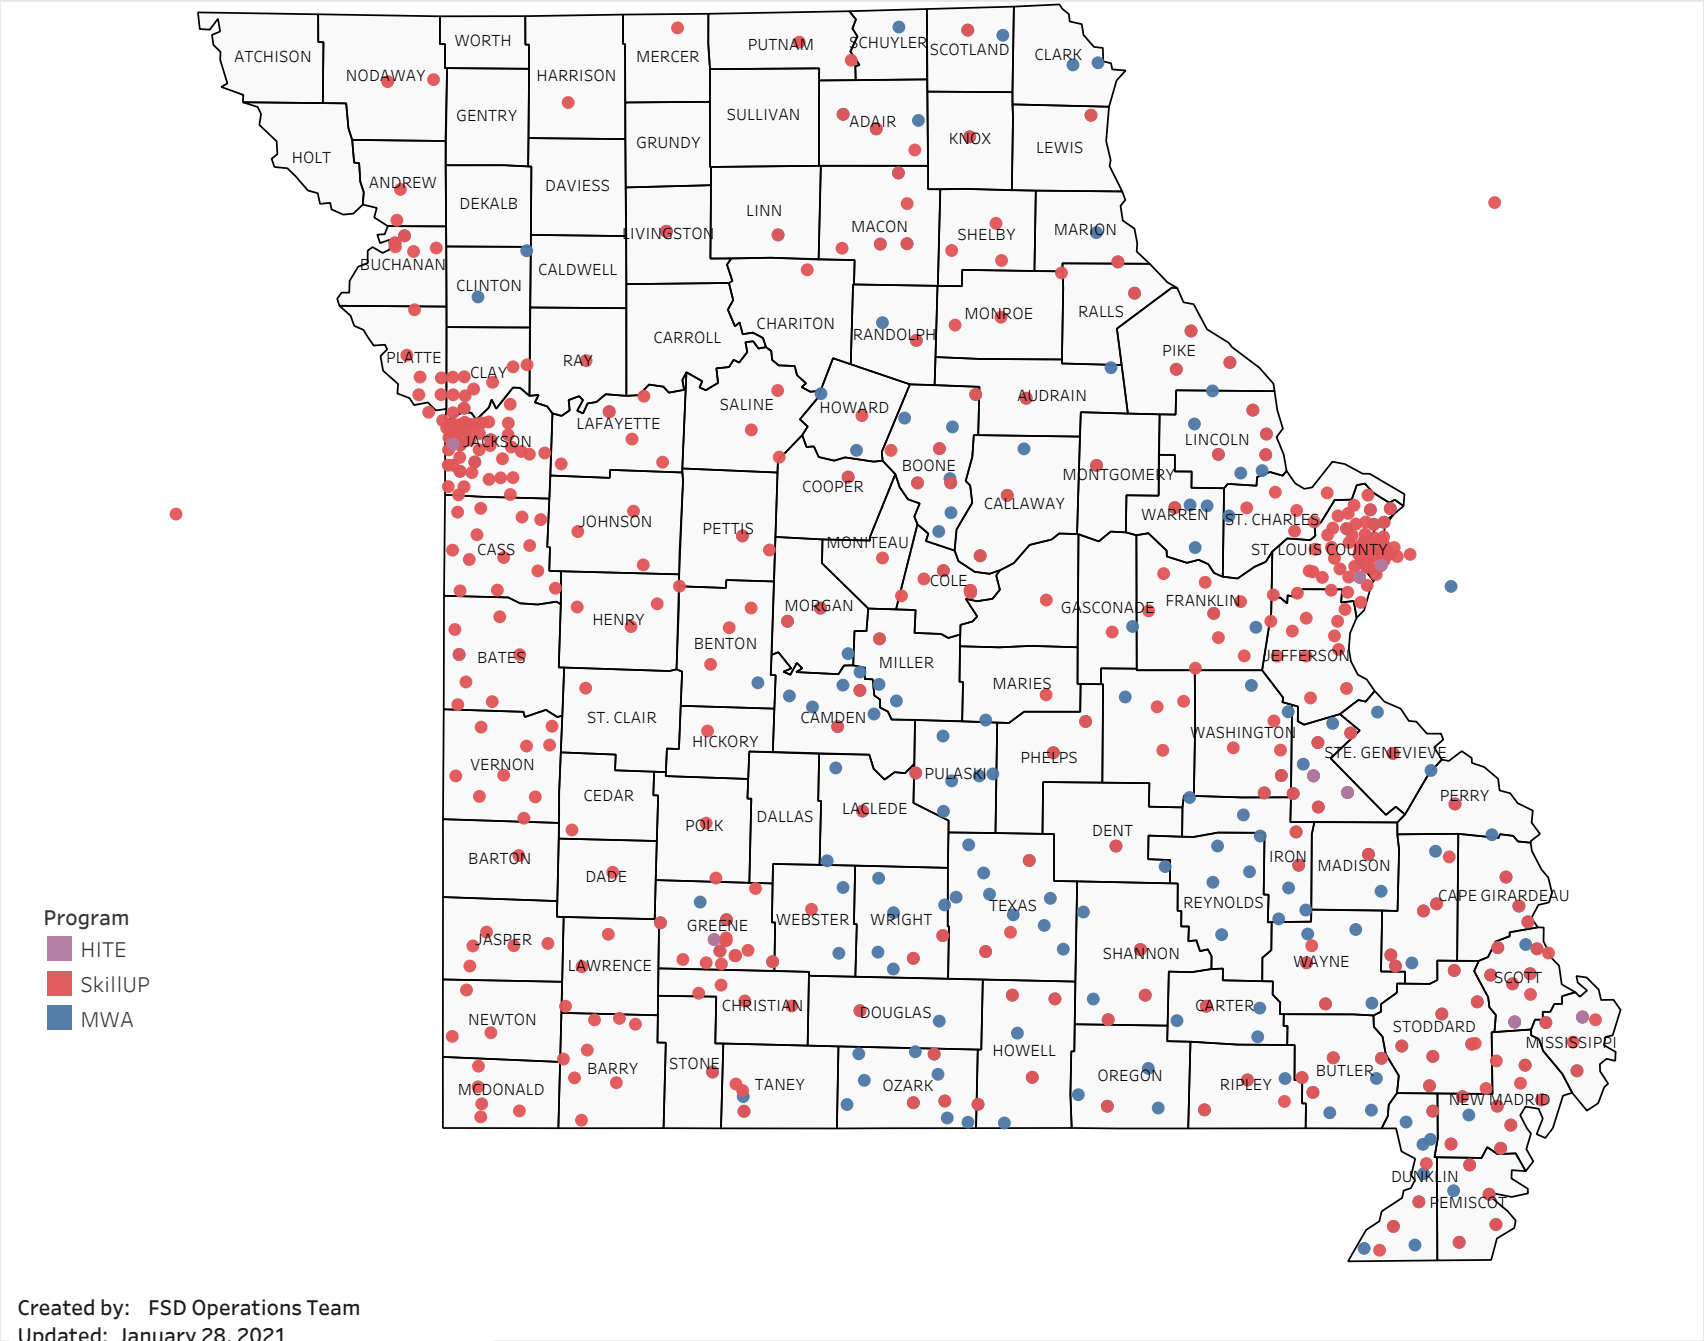

E&T Engagement Effectiveness Survey Dashboard - By Program

Created by: FSD Operations Team
 Updated: January 28, 2021

■ HITE ■ MWA ■ SkillUP

E&T Engagement Effectiveness Survey Dashboard - By Sources

Statewide Survey Map

This map is showing zip codes the E&T programs reached. The green shade is showing MWA and red is for SkillUP. The golden color is where the two providers overlap. The gray areas perhaps have not been reached yet. NOTE: Any shade of color other than the three shown in the legend shows the presence of more than one provider.

HITE

MWA

SkillUP

Survey on Program Line

County Name	Program			Grand Total
	HITE	MWA	SkillUP	
Grand Total	11	2,078	5,348	7,437
Ripley		45	994	1,039
St. Louis County	1	8	800	809
St. Louis City	1	4	725	730
Jackson	1	5	374	380
Scott	1	99	256	356
St. Francois	5	244	73	322
Cass			213	213
New Madrid		46	149	195
Mississippi	1	45	140	186
Dunklin		57	125	182
Pemiscot		27	155	182
Butler		145	28	173
Laclede		131	41	172
Boone		103	60	163
Cape Girardeau		104	36	140
Howell		106	32	138
Stoddard		49	84	133
Greene	1	10	105	116
Wright		66	17	83
Pulaski		80	1	81
Vernon			73	73
Cole		15	54	69
Bates		1	63	64
Camden		50	14	64
Phelps		17	46	63
Texas		57	3	60
Jefferson			59	59
Lincoln		51	5	56
Buchanan		5	44	49
Wayne		41	7	48
Jasper			47	47
Warren		34	13	47
Shannon		32	14	46
Marion		19	22	41
Adair		24	13	37
Franklin		2	34	36
Clay		1	34	35
Miller		17	15	32
Iron		26	5	31
Ste. Genevieve		30	1	31
Monroe			30	30
Randolph		18	11	29

Survey on Program Line

County Name	HITE	Program		Grand Total
		MWA	SkillUP	
Linn		1	2	3
Livingston		2	1	3
Osage			3	3
Polk			3	3
Ralls		1	2	3
Dade			2	2
Gasconade		1	1	2
Hickory			2	2
Nodaway			2	2
Stone		1	1	2
Andrew			1	1
Barton			1	1
Cedar			1	1
Harrison			1	1
Maries			1	1
Mercer			1	1
Ray			1	1
St. Clair			1	1