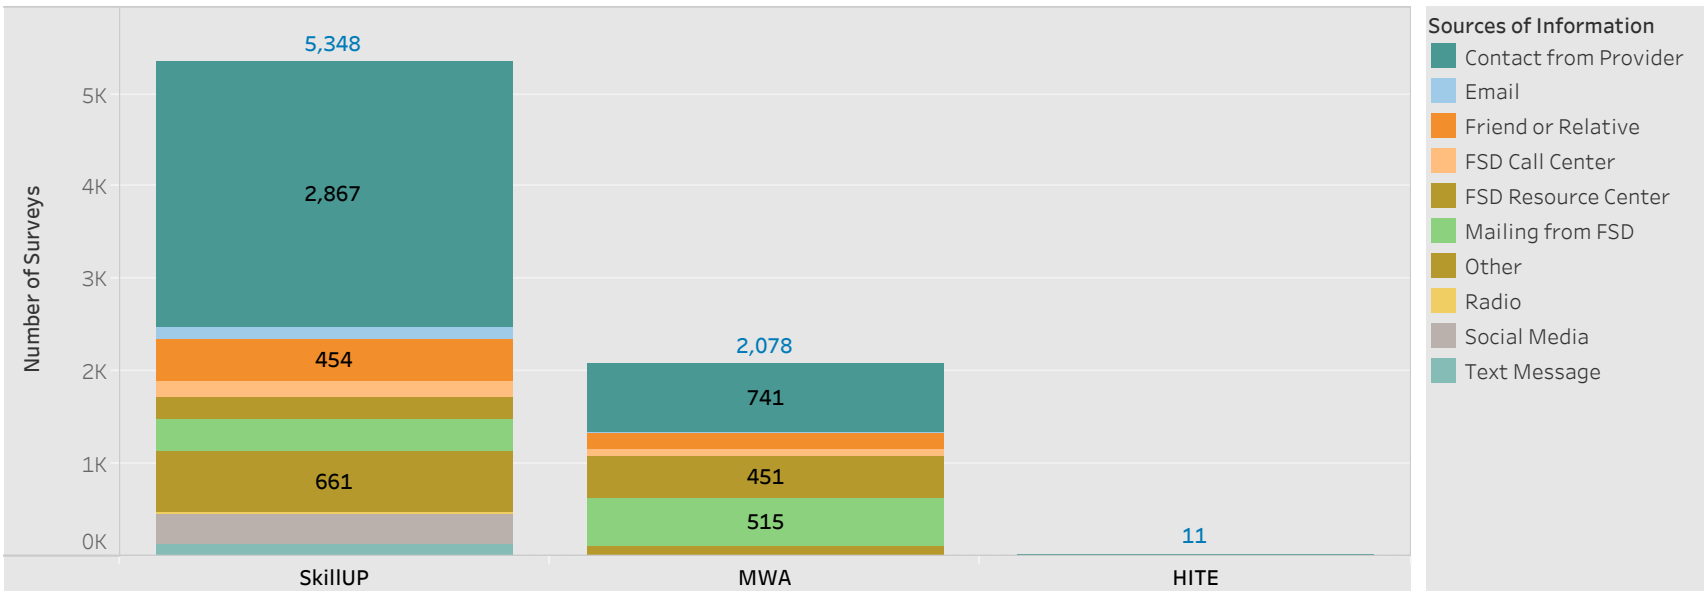

E&T Engagement Effectiveness Survey Dashboard - By Program

Created by: FSD Operations Team
 Updated: January 28, 2021

■ HITE ■ MWA ■ SkillUP

E&T Engagement Effectiveness Survey Dashboard - By Sources

Statewide Survey Map

This map is showing zip codes the E&T programs reached. The green shade is showing MWA and red is for SkillUP. The golden color is where the two providers overlap. The gray areas perhaps have not been reached yet. NOTE: Any shade of color other than the three shown in the legend shows the presence of more than one provider.

■ HITE ■ MWA ■ SkillUP

Survey counts

Metropolitan Survey Map

Metro St. Louis E&T programs survey zip codes

Kansas City area E&T programs survey zip codes

Created by: FSD Operations Team
Updated: January 28, 2021

HITE

MWA

SkillUP

Survey on Program Line

County Name	Program			Grand Total
	HITE	MWA	SkillUP	
Grand Total	11	2,078	5,348	7,437
Ripley		45	994	1,039
St. Louis County	1	8	800	809
St. Louis City	1	4	725	730
Jackson	1	5	374	380
Scott	1	99	256	356
St. Francois	5	244	73	322
Cass			213	213
New Madrid		46	149	195
Mississippi	1	45	140	186
Dunklin		57	125	182
Pemiscot		27	155	182
Butler		145	28	173
Laclede		131	41	172
Boone		103	60	163
Cape Girardeau		104	36	140
Howell		106	32	138
Stoddard		49	84	133
Greene	1	10	105	116
Wright		66	17	83
Pulaski		80	1	81
Vernon			73	73
Cole		15	54	69
Bates		1	63	64
Camden		50	14	64
Phelps		17	46	63
Texas		57	3	60
Jefferson			59	59
Lincoln		51	5	56
Buchanan		5	44	49
Wayne		41	7	48
Jasper			47	47
Warren		34	13	47
Shannon		32	14	46
Marion		19	22	41
Adair		24	13	37
Franklin		2	34	36
Clay		1	34	35
Miller		17	15	32
Iron		26	5	31
Ste. Genevieve		30	1	31
Monroe			30	30
Randolph		18	11	29