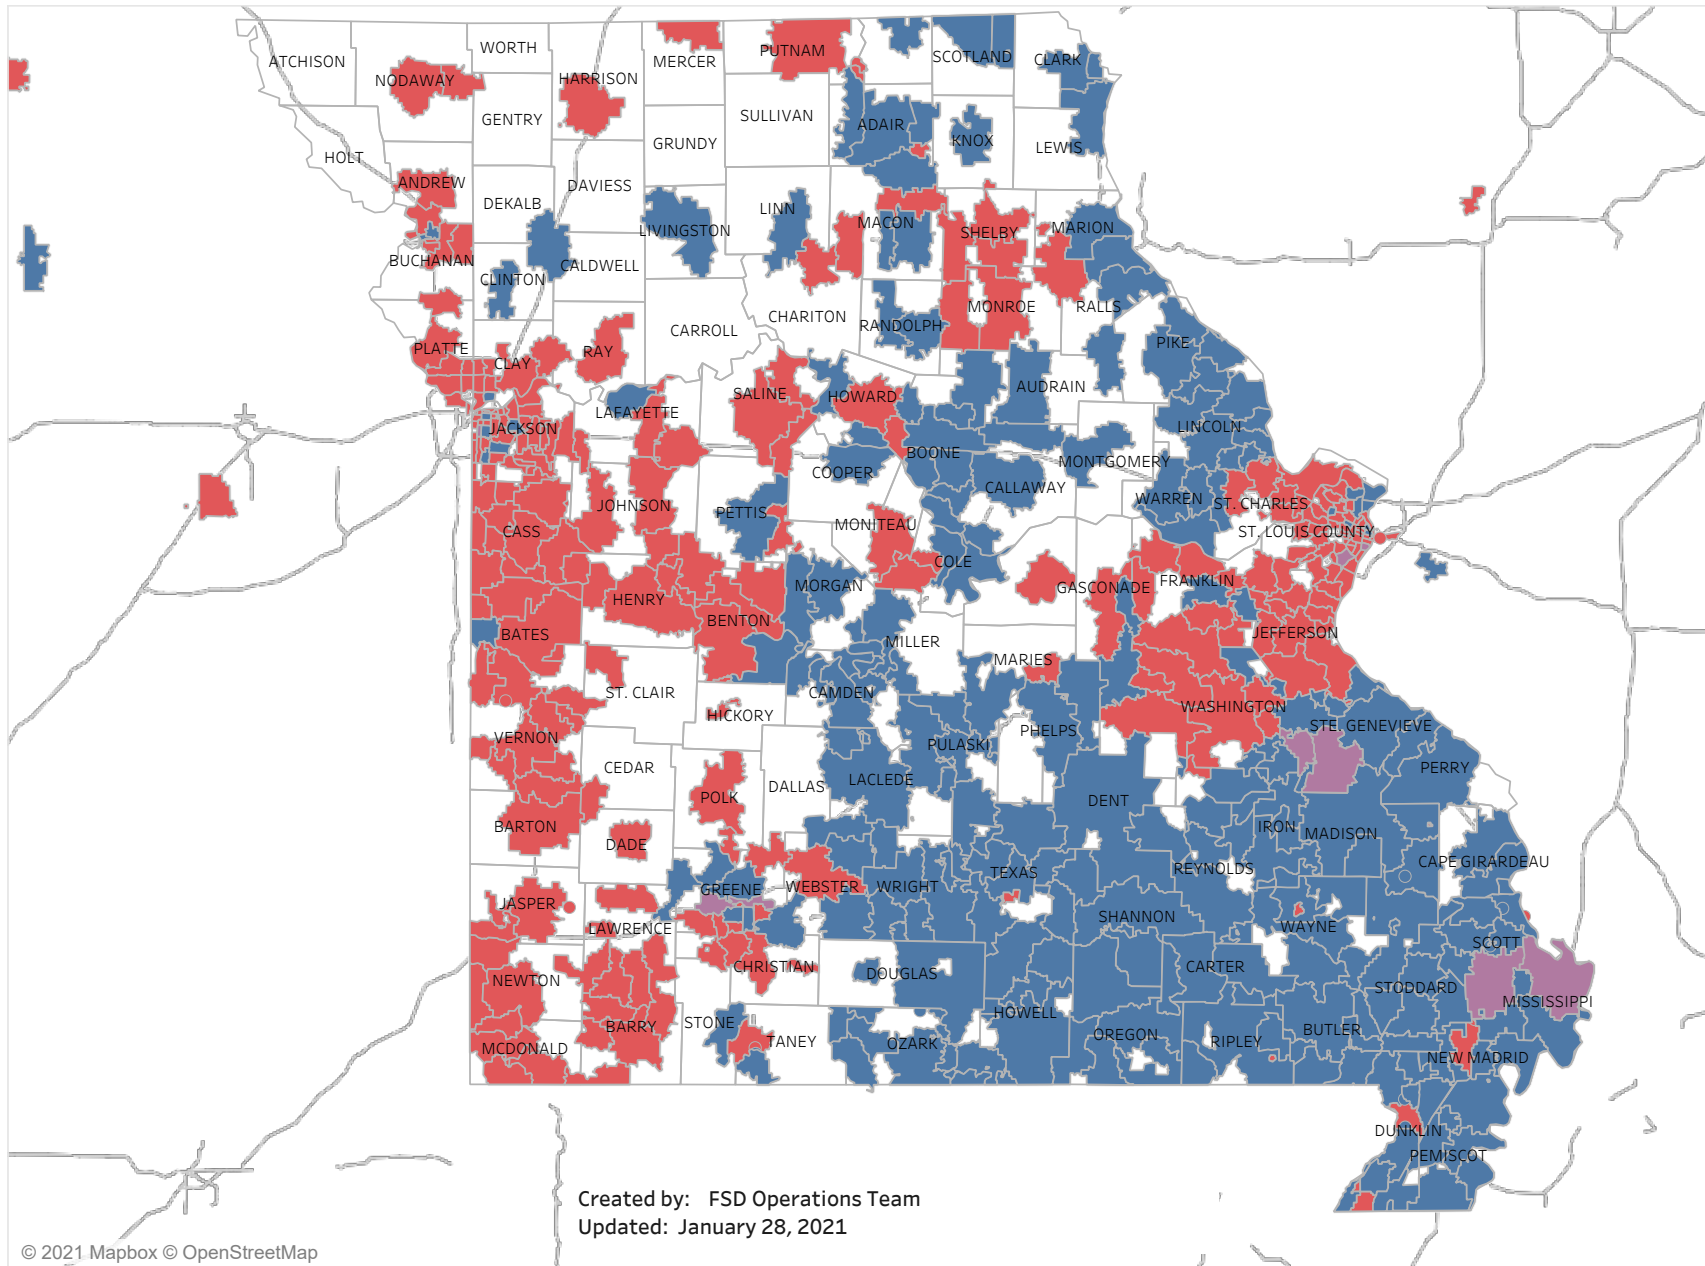

This map is showing zip codes the E&T programs reached. The green shade is showing MWA and red is for SkillUP. The golden color is where the two providers overlap. The gray areas perhaps have not been reached yet. NOTE: Any shade of color other than the three shown in the legend shows the presence of more than one provider.

■ HITE   ■ MWA   ■ SkillUP