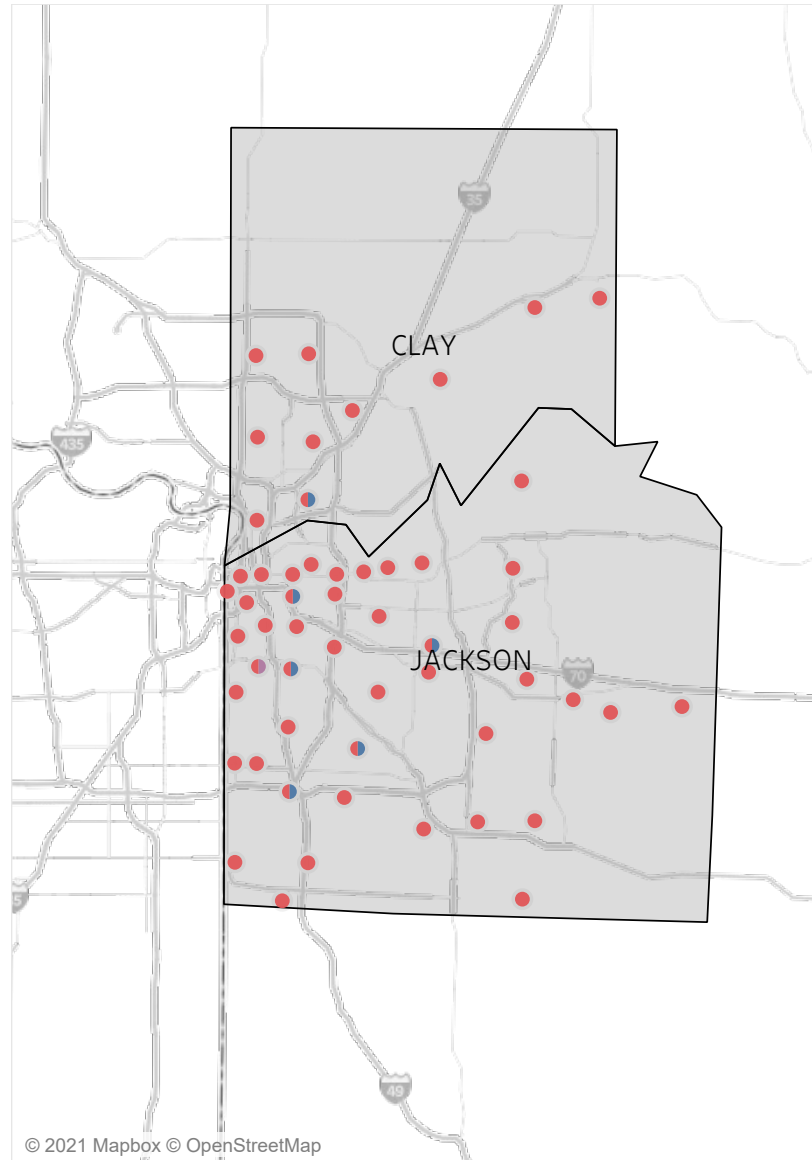

This map is showing zip codes the E&T programs reached. The green shade is showing MWA and red is for SkillUP. The golden color is where the two providers overlap. The gray areas perhaps have not been reached yet. NOTE: Any shade of color other than the three shown in the legend shows the presence of more than one provider.

■ HITE ■ MWA ■ SkillUP

Survey counts

Metropolitan Survey Map

Metro St. Louis E&T programs survey zip codes

Kansas City area E&T programs survey zip codes

Created by: FSD Operations Team
Updated: January 28, 2021

HITE

MWA

SkillUP

Survey on Program Line

County Name	Program			Grand Total
	HITE	MWA	SkillUP	
Grand Total	11	2,078	5,348	7,437
Ripley		45	994	1,039
St. Louis County	1	8	800	809
St. Louis City	1	4	725	730
Jackson	1	5	374	380
Scott	1	99	256	356
St. Francois	5	244	73	322
Cass			213	213
New Madrid		46	149	195
Mississippi	1	45	140	186
Dunklin		57	125	182
Pemiscot		27	155	182
Butler		145	28	173
Laclede		131	41	172
Boone		103	60	163
Cape Girardeau		104	36	140
Howell		106	32	138
Stoddard		49	84	133
Greene	1	10	105	116
Wright		66	17	83
Pulaski		80	1	81
Vernon			73	73
Cole		15	54	69
Bates		1	63	64
Camden		50	14	64
Phelps		17	46	63
Texas		57	3	60
Jefferson			59	59
Lincoln		51	5	56
Buchanan		5	44	49
Wayne		41	7	48
Jasper			47	47
Warren		34	13	47
Shannon		32	14	46
Marion		19	22	41
Adair		24	13	37
Franklin		2	34	36
Clay		1	34	35
Miller		17	15	32
Iron		26	5	31
Ste. Genevieve		30	1	31
Monroe			30	30
Randolph		18	11	29