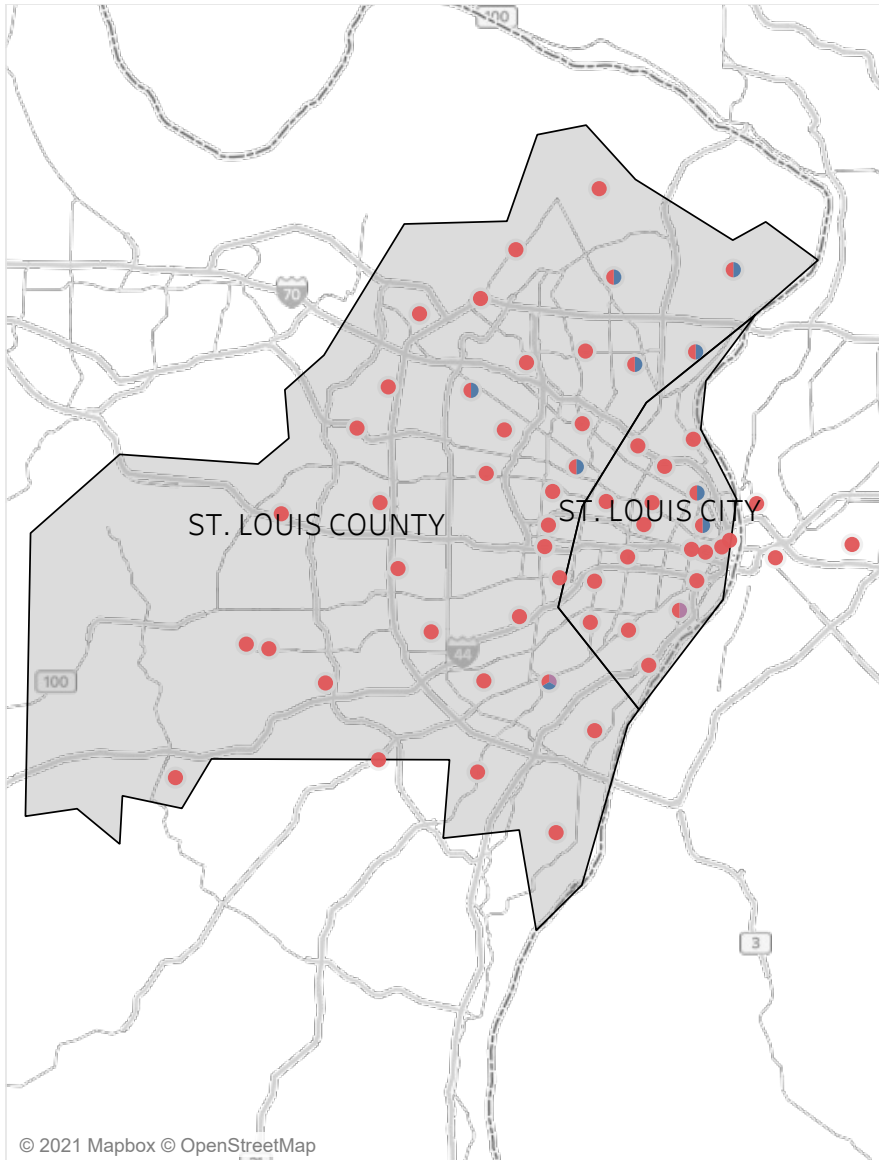

This map is showing zip codes the E&T programs reached. The green shade is showing MWA and red is for SkillUP. The golden color is where the two providers overlap. The gray areas perhaps have not been reached yet. NOTE: Any shade of color other than the three shown in the legend shows the presence of more than one provider.

■ HITE ■ MWA ■ SkillUP

Survey counts

Metropolitan Survey Map

Metro St. Louis E&T programs survey zip codes

Kansas City area E&T programs survey zip codes

Created by: FSD Operations Team
Updated: January 28, 2021

HITE

MWA

SkillUP

Survey on Program Line

County Name	Program			Grand Total
	HITE	MWA	SkillUP	
Grand Total	11	2,078	5,348	7,437
Ripley		45	994	1,039
St. Louis County	1	8	800	809
St. Louis City	1	4	725	730
Jackson	1	5	374	380
Scott	1	99	256	356
St. Francois	5	244	73	322
Cass			213	213
New Madrid		46	149	195
Mississippi	1	45	140	186
Dunklin		57	125	182
Pemiscot		27	155	182
Butler		145	28	173
Laclede		131	41	172
Boone		103	60	163
Cape Girardeau		104	36	140
Howell		106	32	138
Stoddard		49	84	133
Greene	1	10	105	116
Wright		66	17	83
Pulaski		80	1	81
Vernon			73	73
Cole		15	54	69
Bates		1	63	64
Camden		50	14	64
Phelps		17	46	63
Texas		57	3	60
Jefferson			59	59
Lincoln		51	5	56
Buchanan		5	44	49
Wayne		41	7	48
Jasper			47	47
Warren		34	13	47
Shannon		32	14	46
Marion		19	22	41
Adair		24	13	37
Franklin		2	34	36
Clay		1	34	35
Miller		17	15	32
Iron		26	5	31
Ste. Genevieve		30	1	31
Monroe			30	30
Randolph		18	11	29