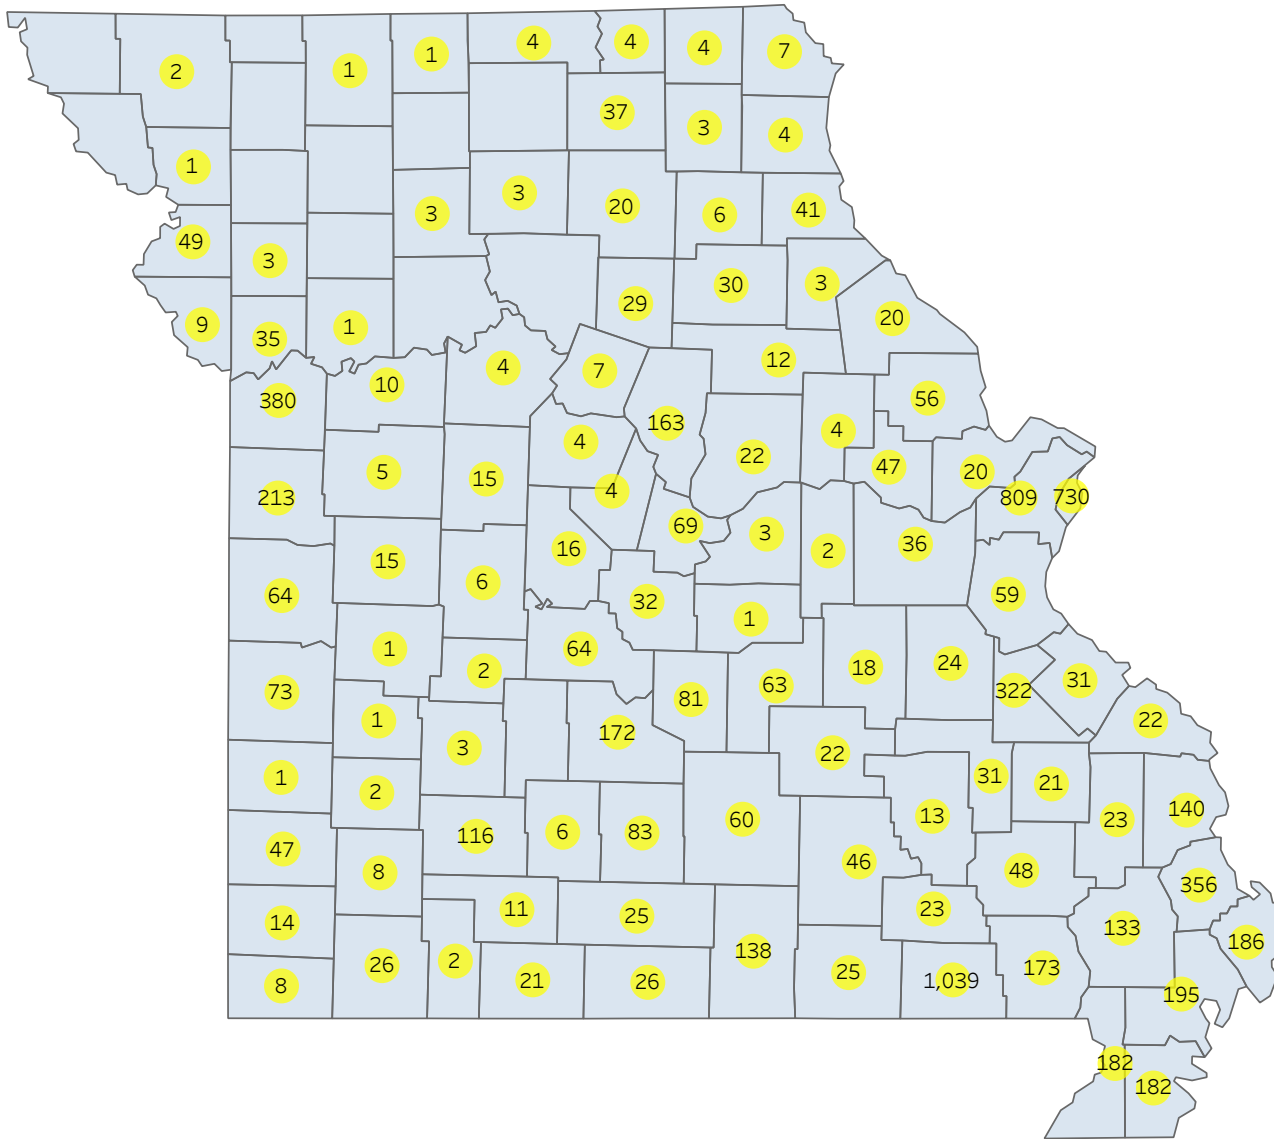

E&T Engagement Effectiveness Survey Dashboard - By Program

Created by: FSD Operations Team
 Updated: January 28, 2021

■ HITE ■ MWA ■ SkillUP

E&T Engagement Effectiveness Survey Dashboard - By Sources

Statewide Survey Map

This map is showing zip codes the E&T programs reached. The green shade is showing MWA and red is for SkillUP. The golden color is where the two providers overlap. The gray areas perhaps have not been reached yet. NOTE: Any shade of color other than the three shown in the legend shows the presence of more than one provider.

■ HITE ■ MWA ■ SkillUP

Survey counts

Metropolitan Survey Map

Metro St. Louis E&T programs survey zip codes

Kansas City area E&T programs survey zip codes

Created by: FSD Operations Team
Updated: January 28, 2021

HITE

MWA

SkillUP

Survey on Program Line

County Name	Program			Grand Total
	HITE	MWA	SkillUP	
Grand Total	11	2,078	5,348	7,437
Ripley		45	994	1,039
St. Louis County	1	8	800	809
St. Louis City	1	4	725	730
Jackson	1	5	374	380
Scott	1	99	256	356
St. Francois	5	244	73	322
Cass			213	213
New Madrid		46	149	195
Mississippi	1	45	140	186
Dunklin		57	125	182
Pemiscot		27	155	182
Butler		145	28	173
Laclede		131	41	172
Boone		103	60	163
Cape Girardeau		104	36	140
Howell		106	32	138
Stoddard		49	84	133
Greene	1	10	105	116
Wright		66	17	83
Pulaski		80	1	81
Vernon			73	73
Cole		15	54	69
Bates		1	63	64
Camden		50	14	64
Phelps		17	46	63
Texas		57	3	60
Jefferson			59	59
Lincoln		51	5	56
Buchanan		5	44	49
Wayne		41	7	48
Jasper			47	47
Warren		34	13	47
Shannon		32	14	46
Marion		19	22	41
Adair		24	13	37
Franklin		2	34	36
Clay		1	34	35
Miller		17	15	32
Iron		26	5	31
Ste. Genevieve		30	1	31
Monroe			30	30
Randolph		18	11	29