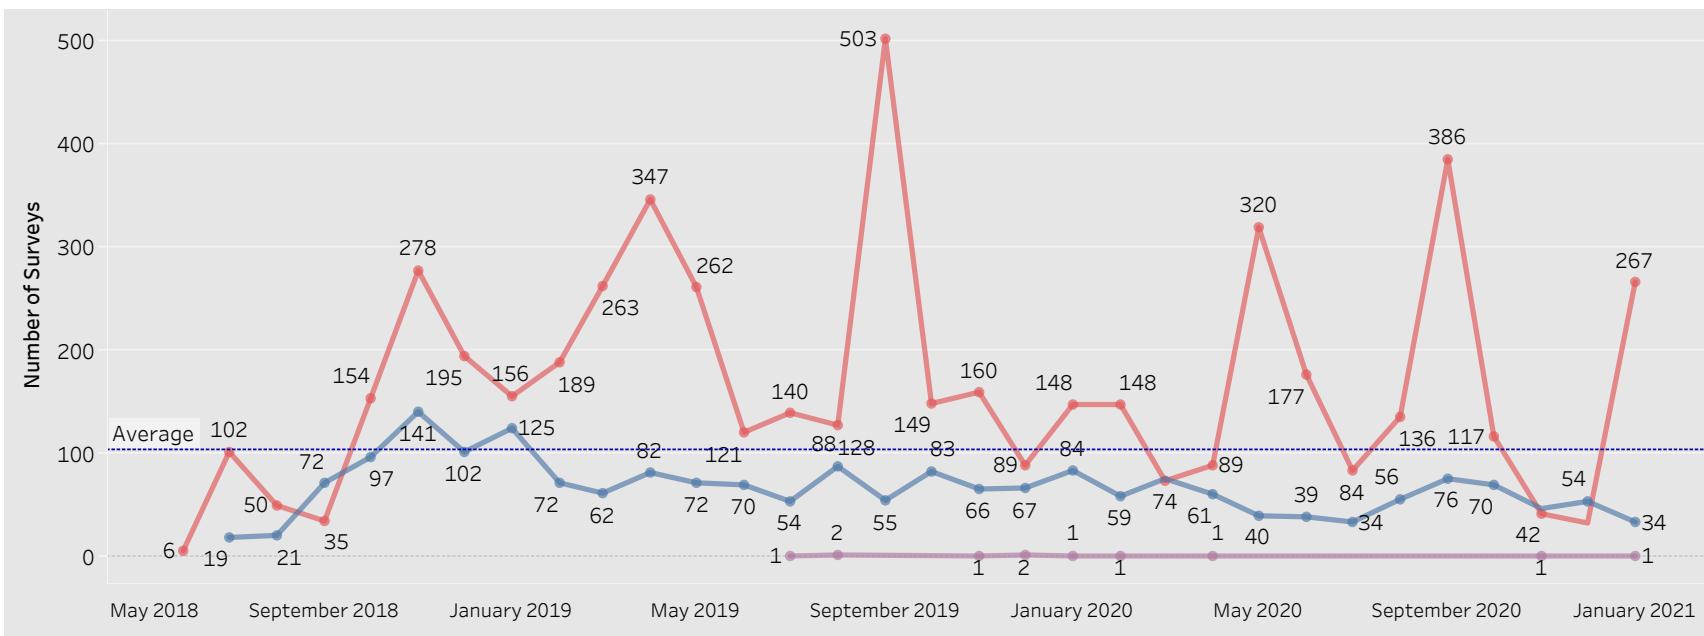

E&T Engagement Effectiveness Survey Dashboard - By Program

Created by: FSD Operations Team
 Updated: January 28, 2021

■ HITE ■ MWA ■ SkillUP

E&T Engagement Effectiveness Survey Dashboard - By Sources

Statewide Survey Map

This map is showing zip codes the E&T programs reached. The green shade is showing MWA and red is for SkillUP. The golden color is where the two providers overlap. The gray areas perhaps have not been reached yet. NOTE: Any shade of color other than the three shown in the legend shows the presence of more than one provider.