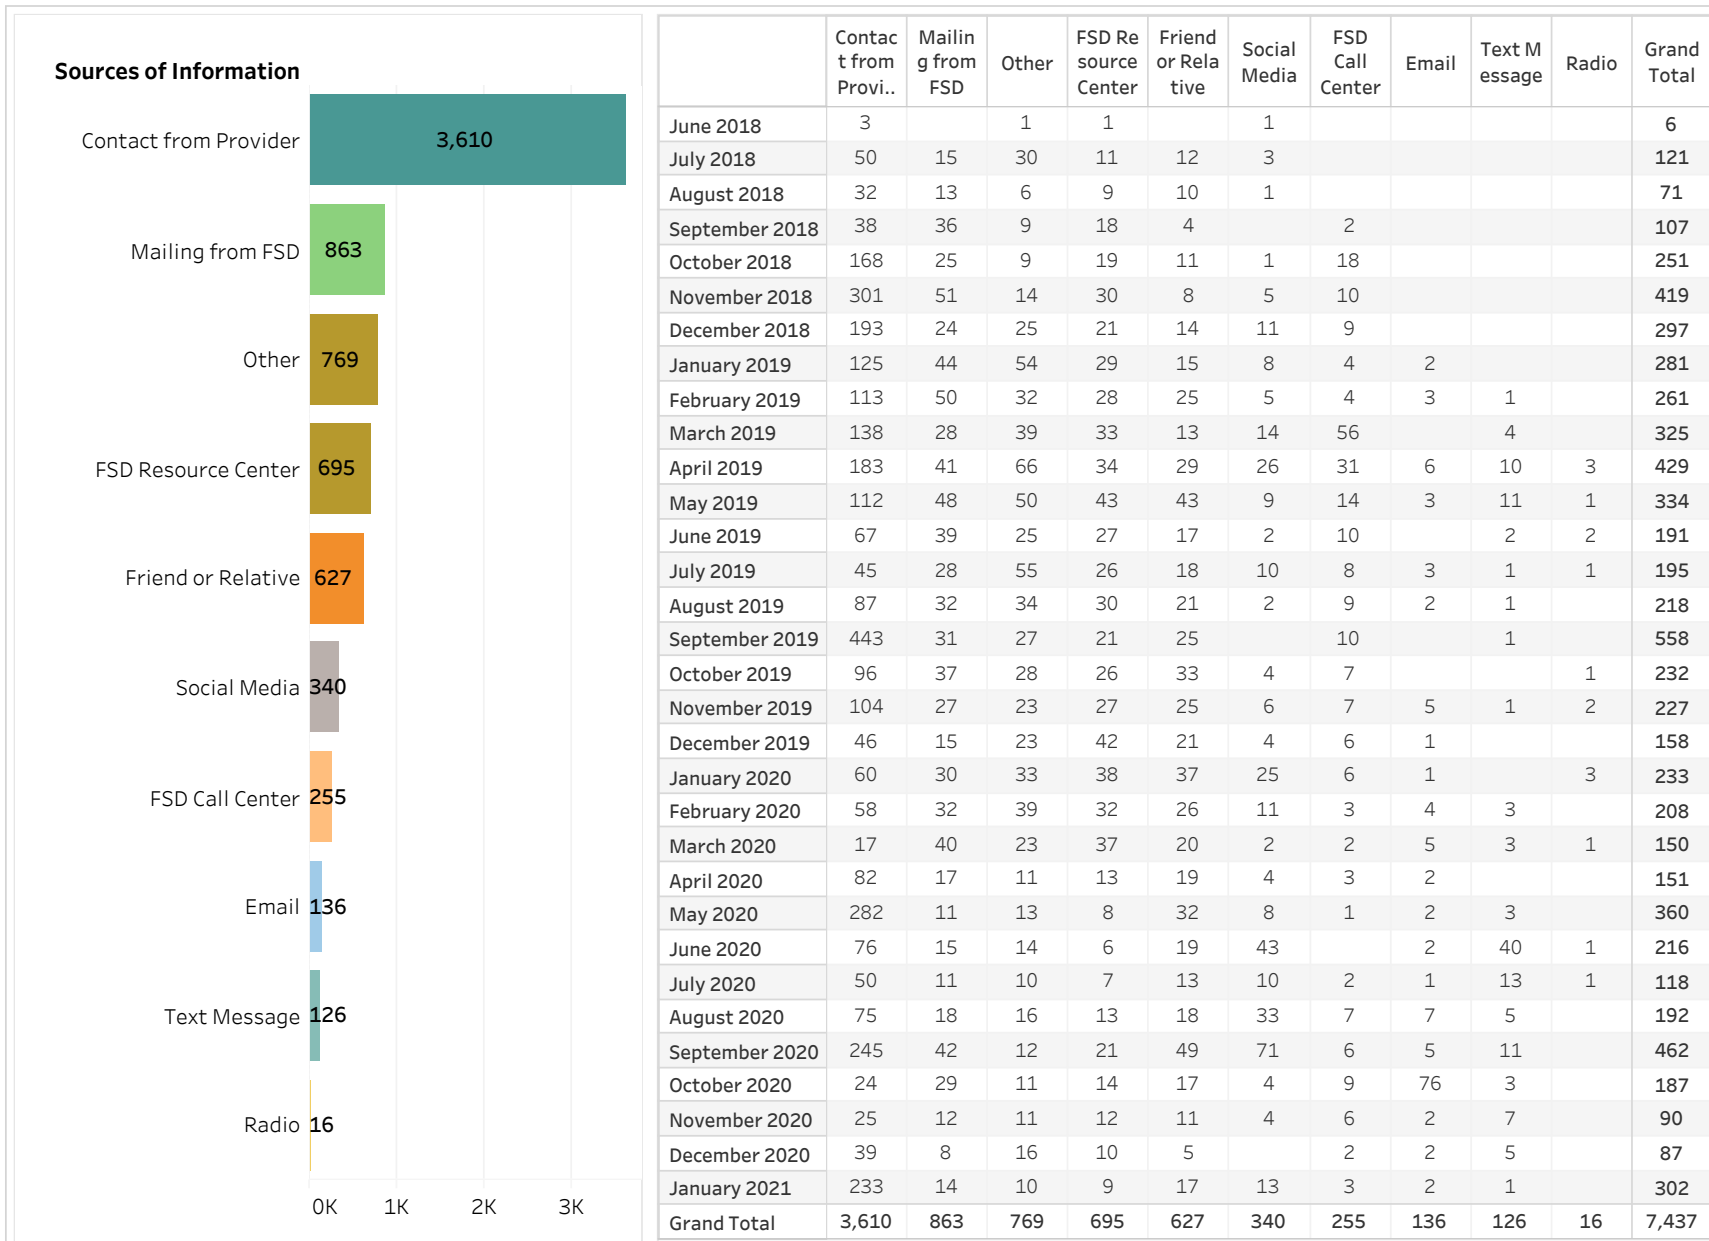

E&T Engagement Effectiveness Survey Dashboard - By Program

Created by: FSD Operations Team
 Updated: January 28, 2021

■ HITE ■ MWA ■ SkillUP

E&T Engagement Effectiveness Survey Dashboard - By Sources

Statewide Survey Map

This map is showing zip codes the E&T programs reached. The green shade is showing MWA and red is for SkillUP. The golden color is where the two providers overlap. The gray areas perhaps have not been reached yet. NOTE: Any shade of color other than the three shown in the legend shows the presence of more than one provider.

HITE

MWA

SkillUP

Survey on Program Line

County Name	Program			Grand Total
	HITE	MWA	SkillUP	
Grand Total	11	2,078	5,348	7,437
Ripley		45	994	1,039
St. Louis County	1	8	800	809
St. Louis City	1	4	725	730
Jackson	1	5	374	380
Scott	1	99	256	356
St. Francois	5	244	73	322
Cass			213	213
New Madrid		46	149	195
Mississippi	1	45	140	186
Dunklin		57	125	182
Pemiscot		27	155	182
Butler		145	28	173
Laclede		131	41	172
Boone		103	60	163
Cape Girardeau		104	36	140
Howell		106	32	138
Stoddard		49	84	133
Greene	1	10	105	116
Wright		66	17	83
Pulaski		80	1	81
Vernon			73	73
Cole		15	54	69
Bates		1	63	64
Camden		50	14	64
Phelps		17	46	63
Texas		57	3	60
Jefferson			59	59
Lincoln		51	5	56
Buchanan		5	44	49
Wayne		41	7	48
Jasper			47	47
Warren		34	13	47
Shannon		32	14	46
Marion		19	22	41
Adair		24	13	37
Franklin		2	34	36
Clay		1	34	35
Miller		17	15	32
Iron		26	5	31
Ste. Genevieve		30	1	31
Monroe			30	30
Randolph		18	11	29