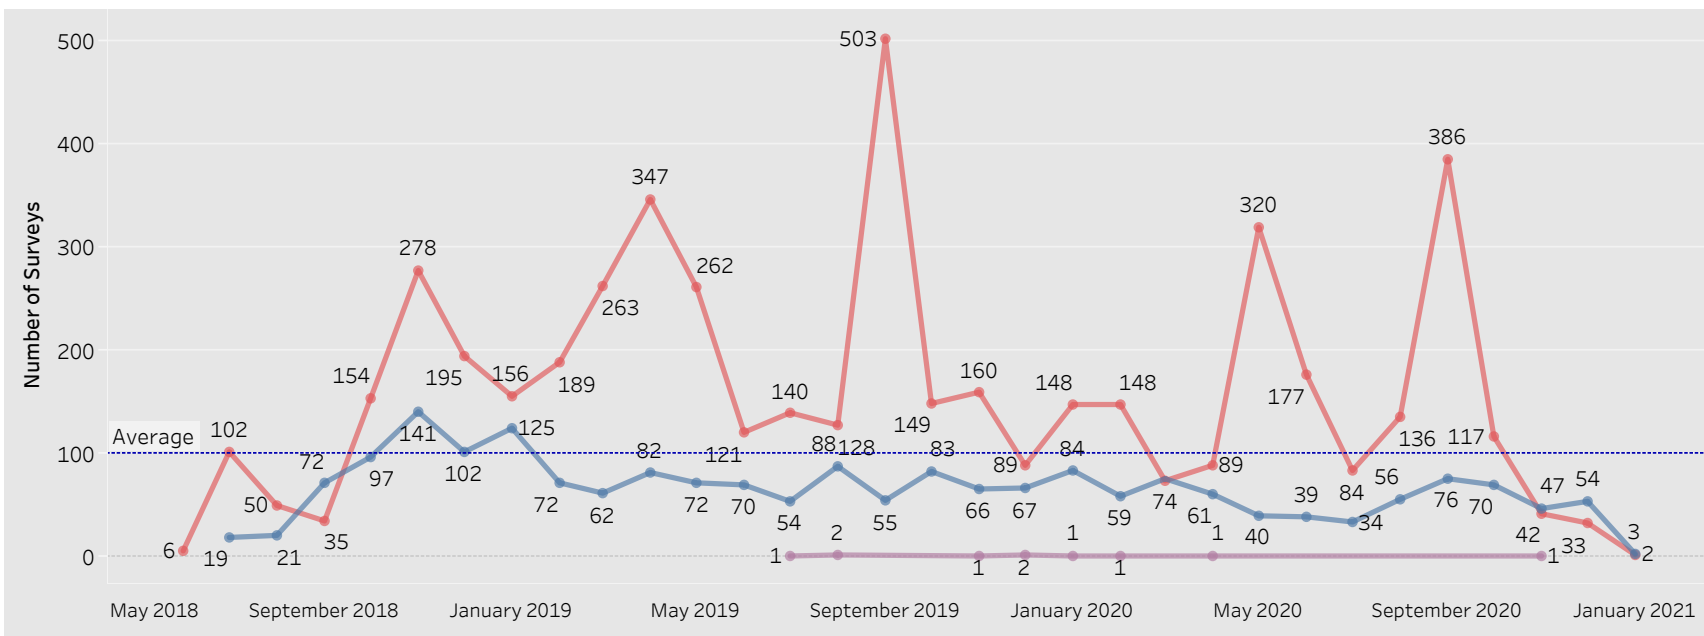

E&T Engagement Effectiveness Survey Dashboard - By Program

Created by: FSD Operations Team
 Updated: January 6, 2021

■ HITE ■ MWA ■ SkillUP

E&T Engagement Effectiveness Survey Dashboard - By Sources

Created by: FSD Operations Team
 Updated: January 6, 2021

Statewide Survey Map

This map is showing zip codes the E&T programs reached. The green shade is showing MWA and red is for SkillUP. The golden color is where the two providers overlap. The gray areas perhaps have not been reached yet. NOTE: Any shade of color other than the three shown in the legend shows the presence of more than one provider.