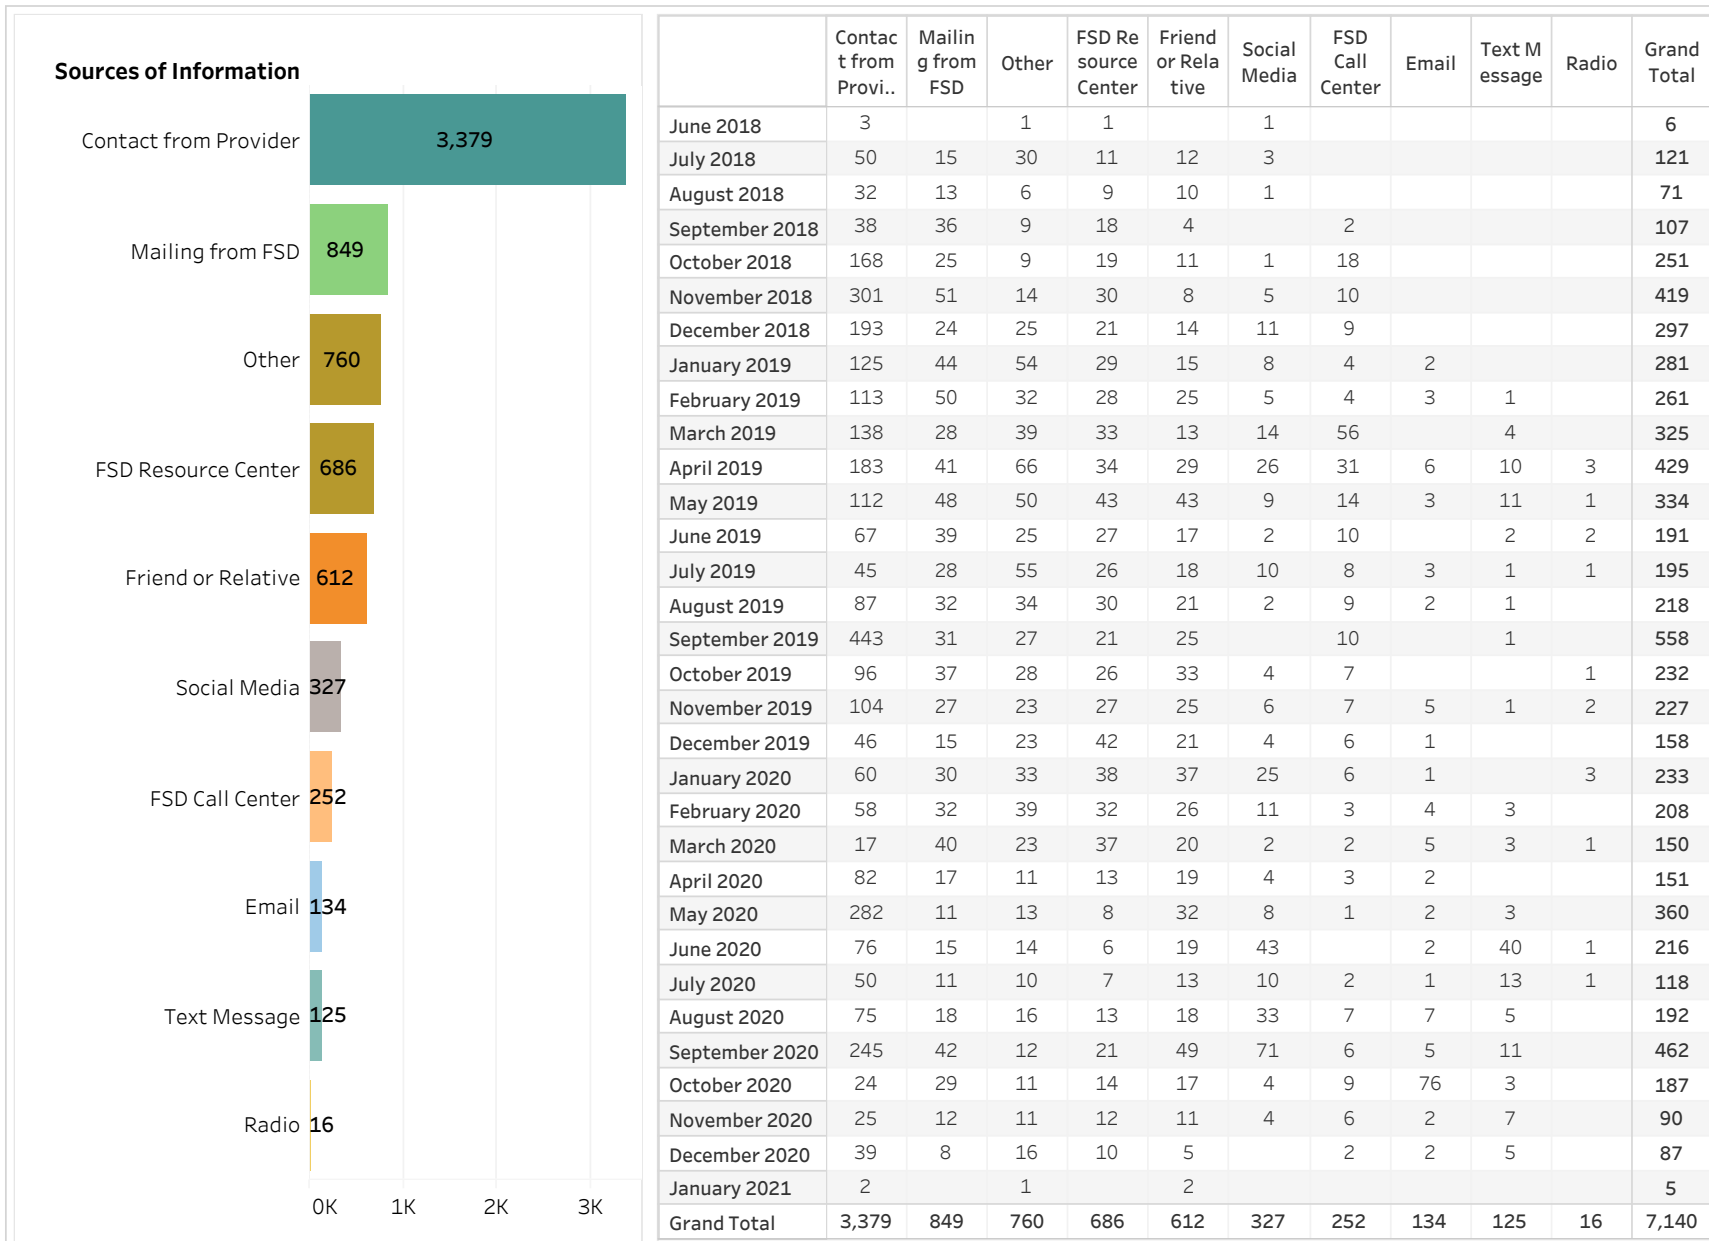

E&T Engagement Effectiveness Survey Dashboard - By Program

Created by: FSD Operations Team
 Updated: January 6, 2021

■ HITE ■ MWA ■ SkillUP

E&T Engagement Effectiveness Survey Dashboard - By Sources

Created by: FSD Operations Team
 Updated: January 6, 2021

Statewide Survey Map

This map is showing zip codes the E&T programs reached. The green shade is showing MWA and red is for SkillUP. The golden color is where the two providers overlap. The gray areas perhaps have not been reached yet. NOTE: Any shade of color other than the three shown in the legend shows the presence of more than one provider.

HITE

MWA

SkillUP

Survey on Program Line

County Name	Program			Grand Total
	HITE	MWA	SkillUP	
Grand Total	10	2,047	5,083	7,140
Ripley		44	865	909
St. Louis County	1	8	756	765
St. Louis City	1	4	704	709
Jackson	1	5	374	380
Scott	1	97	228	326
St. Francois	4	239	73	316
Cass			213	213
New Madrid		46	139	185
Dunklin		57	120	177
Mississippi	1	45	131	177
Pemiscot		27	145	172
Laclede		130	41	171
Butler		142	28	170
Boone		100	60	160
Cape Girardeau		102	36	138
Howell		105	32	137
Stoddard		49	81	130
Greene	1	9	105	115
Wright		66	17	83
Pulaski		78	1	79
Vernon			73	73
Cole		14	51	65
Bates		1	63	64
Camden		49	14	63
Phelps		16	46	62
Texas		57	3	60
Jefferson			59	59
Lincoln		50	5	55
Buchanan		5	44	49
Wayne		41	7	48
Jasper			47	47
Warren		34	13	47
Shannon		32	14	46
Marion		19	22	41
Adair		24	13	37
Franklin		2	34	36
Clay		1	34	35
Miller		17	15	32
Iron		26	5	31
Ste. Genevieve		30	1	31
Monroe			30	30
Randolph		17	11	28