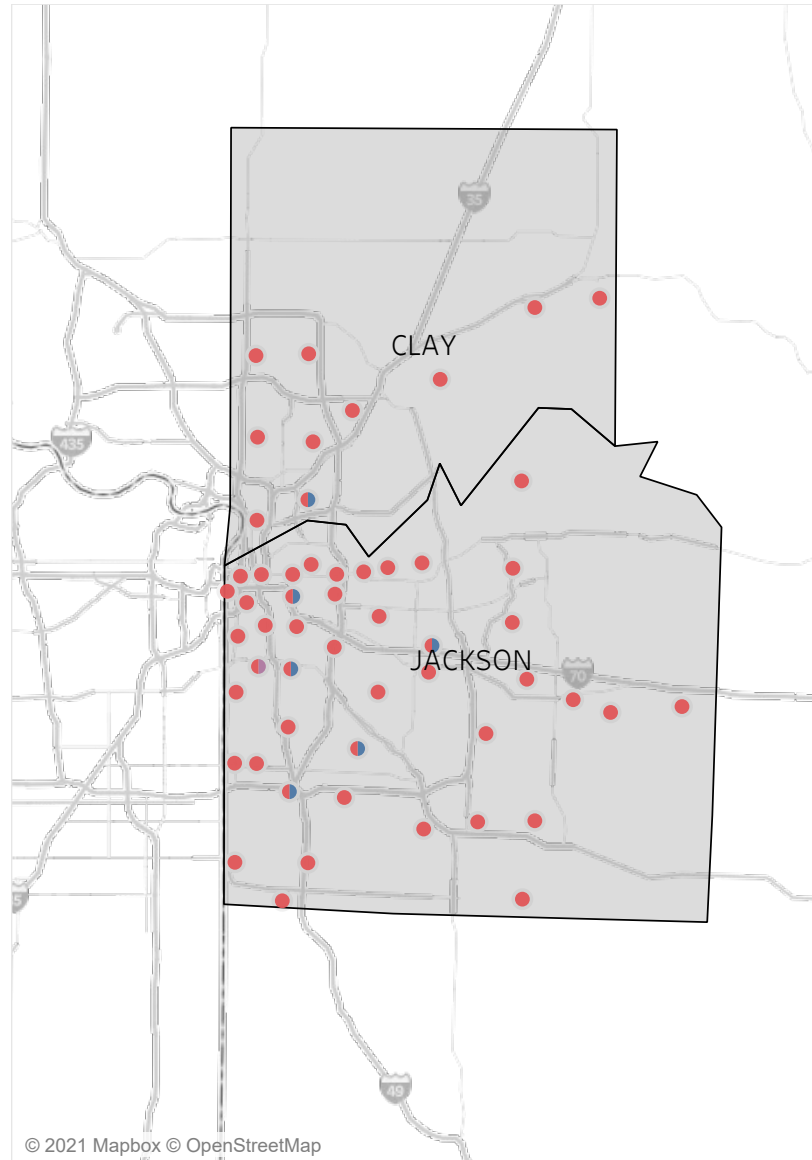

Statewide Survey Map

This map is showing zip codes the E&T programs reached. The green shade is showing MWA and red is for SkillUP. The golden color is where the two providers overlap. The gray areas perhaps have not been reached yet. NOTE: Any shade of color other than the three shown in the legend shows the presence of more than one provider.

■ HITE ■ MWA ■ SkillUP

Survey counts

Metropolitan Survey Map

Metro St. Louis E&T programs survey zip codes

Kansas City area E&T programs survey zip codes

Created by: FSD Operations Team
Updated: January 6, 2021

HITE

MWA

SkillUP

Survey on Program Line

County Name	Program			Grand Total
	HITE	MWA	SkillUP	
Grand Total	10	2,047	5,083	7,140
Ripley		44	865	909
St. Louis County	1	8	756	765
St. Louis City	1	4	704	709
Jackson	1	5	374	380
Scott	1	97	228	326
St. Francois	4	239	73	316
Cass			213	213
New Madrid		46	139	185
Dunklin		57	120	177
Mississippi	1	45	131	177
Pemiscot		27	145	172
Laclede		130	41	171
Butler		142	28	170
Boone		100	60	160
Cape Girardeau		102	36	138
Howell		105	32	137
Stoddard		49	81	130
Greene	1	9	105	115
Wright		66	17	83
Pulaski		78	1	79
Vernon			73	73
Cole		14	51	65
Bates		1	63	64
Camden		49	14	63
Phelps		16	46	62
Texas		57	3	60
Jefferson			59	59
Lincoln		50	5	55
Buchanan		5	44	49
Wayne		41	7	48
Jasper			47	47
Warren		34	13	47
Shannon		32	14	46
Marion		19	22	41
Adair		24	13	37
Franklin		2	34	36
Clay		1	34	35
Miller		17	15	32
Iron		26	5	31
Ste. Genevieve		30	1	31
Monroe			30	30
Randolph		17	11	28