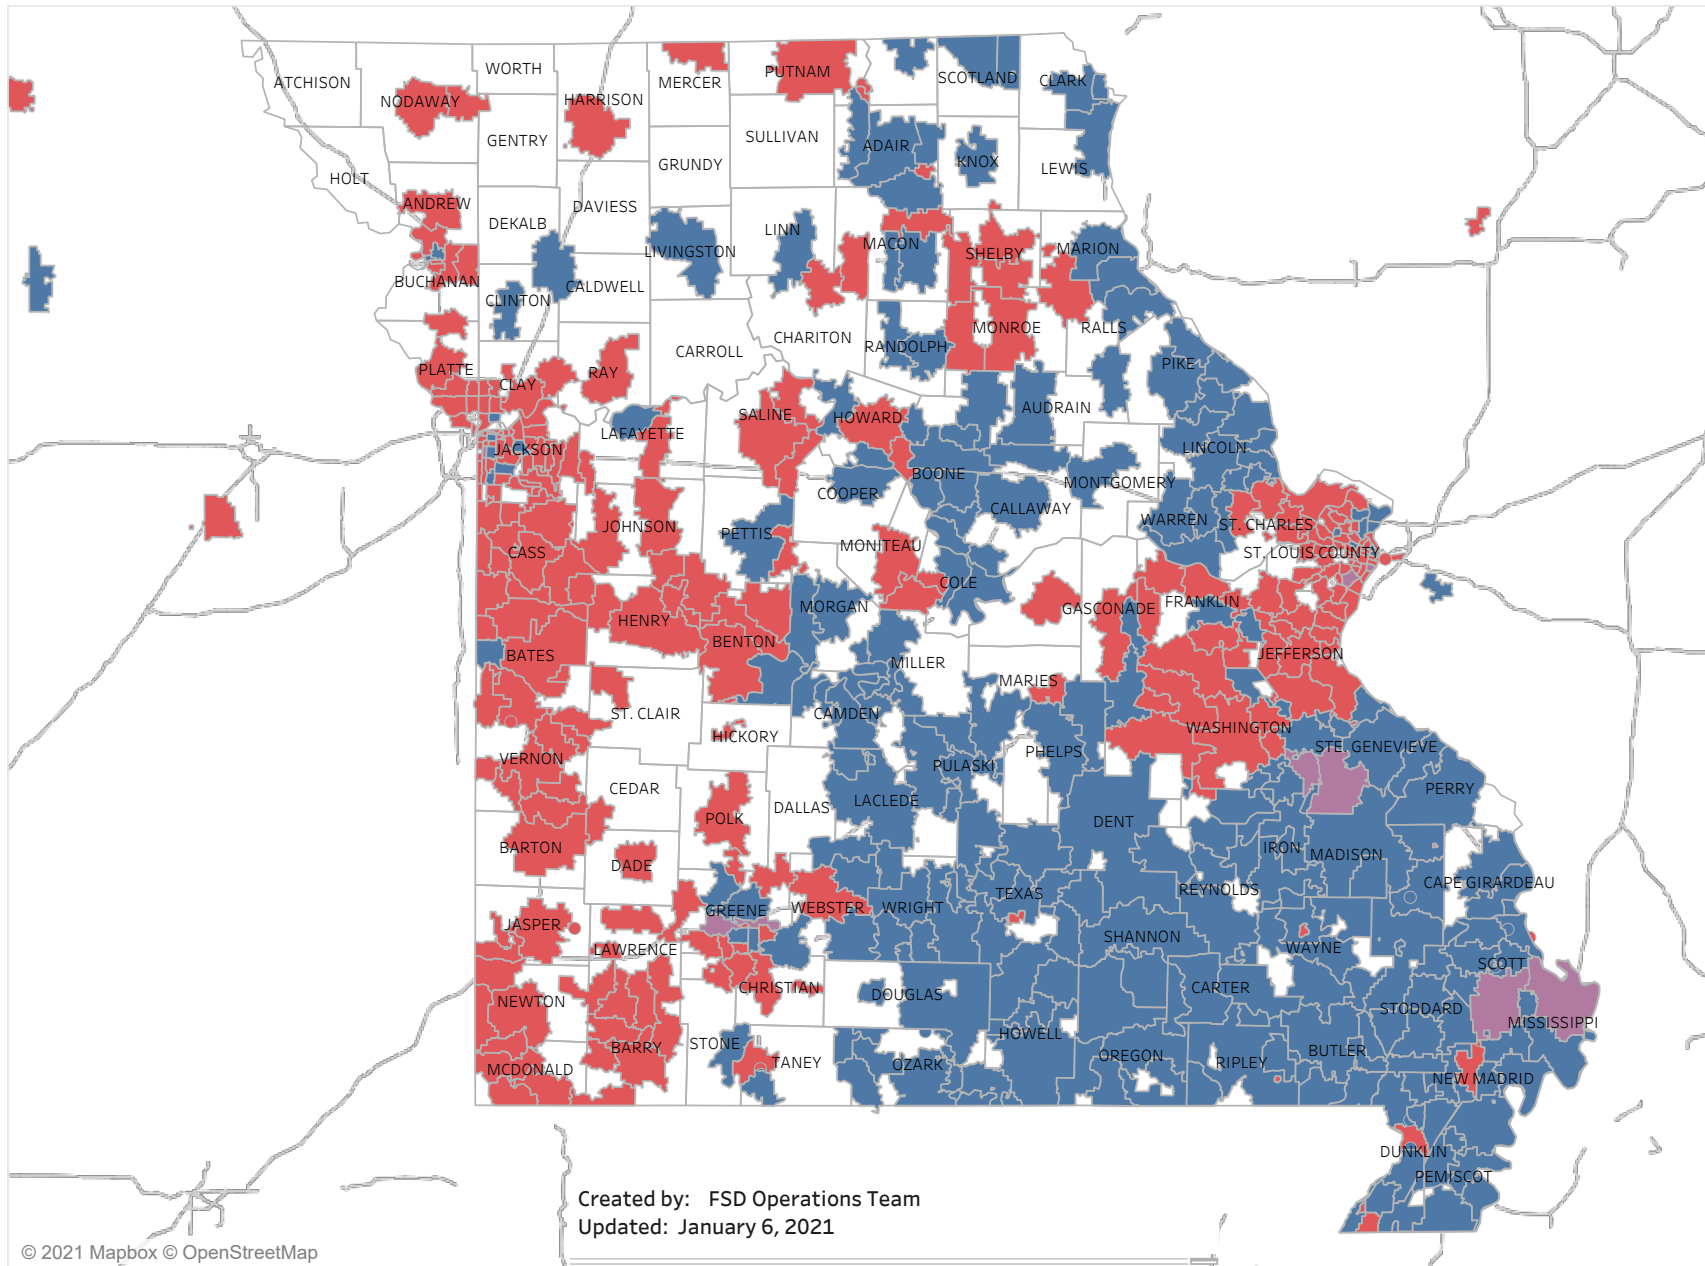

This map is showing zip codes the E&T programs reached. The green shade is showing MWA and red is for SkillUP. The golden color is where the two providers overlap. The gray areas perhaps have not been reached yet. NOTE: Any shade of color other than the three shown in the legend shows the presence of more than one provider.

■ HITE   ■ MWA   ■ SkillUP