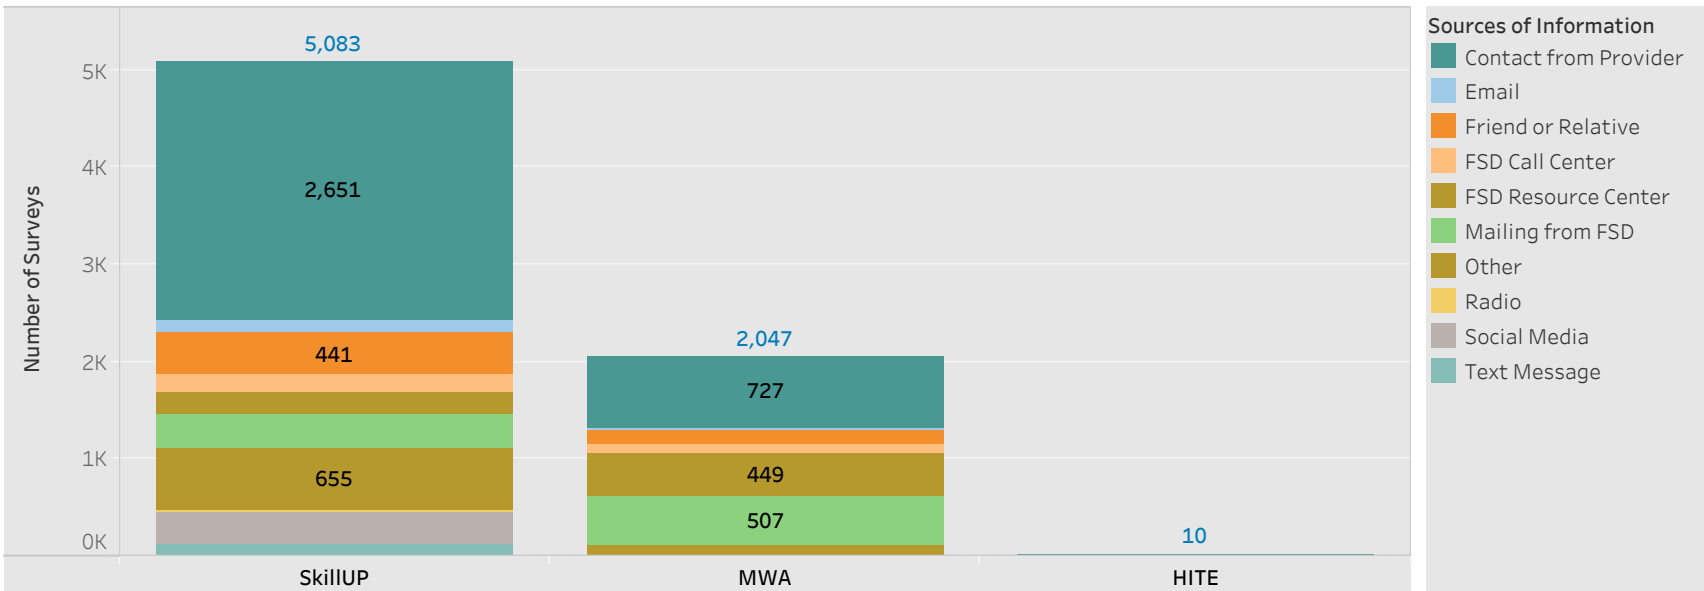

E&T Engagement Effectiveness Survey Dashboard - By Program

Created by: FSD Operations Team
 Updated: January 6, 2021

■ HITE ■ MWA ■ SkillUP

E&T Engagement Effectiveness Survey Dashboard - By Sources

Created by: FSD Operations Team
 Updated: January 6, 2021

Statewide Survey Map

This map is showing zip codes the E&T programs reached. The green shade is showing MWA and red is for SkillUP. The golden color is where the two providers overlap. The gray areas perhaps have not been reached yet. NOTE: Any shade of color other than the three shown in the legend shows the presence of more than one provider.

■ HITE ■ MWA ■ SkillUP

Survey counts

Metropolitan Survey Map

Metro St. Louis E&T programs survey zip codes

Kansas City area E&T programs survey zip codes

Created by: FSD Operations Team
Updated: January 6, 2021

HITE

MWA

SkillUP

Survey on Program Line

County Name	Program			Grand Total
	HITE	MWA	SkillUP	
Grand Total	10	2,047	5,083	7,140
Ripley		44	865	909
St. Louis County	1	8	756	765
St. Louis City	1	4	704	709
Jackson	1	5	374	380
Scott	1	97	228	326
St. Francois	4	239	73	316
Cass			213	213
New Madrid		46	139	185
Dunklin		57	120	177
Mississippi	1	45	131	177
Pemiscot		27	145	172
Laclede		130	41	171
Butler		142	28	170
Boone		100	60	160
Cape Girardeau		102	36	138
Howell		105	32	137
Stoddard		49	81	130
Greene	1	9	105	115
Wright		66	17	83
Pulaski		78	1	79
Vernon			73	73
Cole		14	51	65
Bates		1	63	64
Camden		49	14	63
Phelps		16	46	62
Texas		57	3	60
Jefferson			59	59
Lincoln		50	5	55
Buchanan		5	44	49
Wayne		41	7	48
Jasper			47	47
Warren		34	13	47
Shannon		32	14	46
Marion		19	22	41
Adair		24	13	37
Franklin		2	34	36
Clay		1	34	35
Miller		17	15	32
Iron		26	5	31
Ste. Genevieve		30	1	31
Monroe			30	30
Randolph		17	11	28