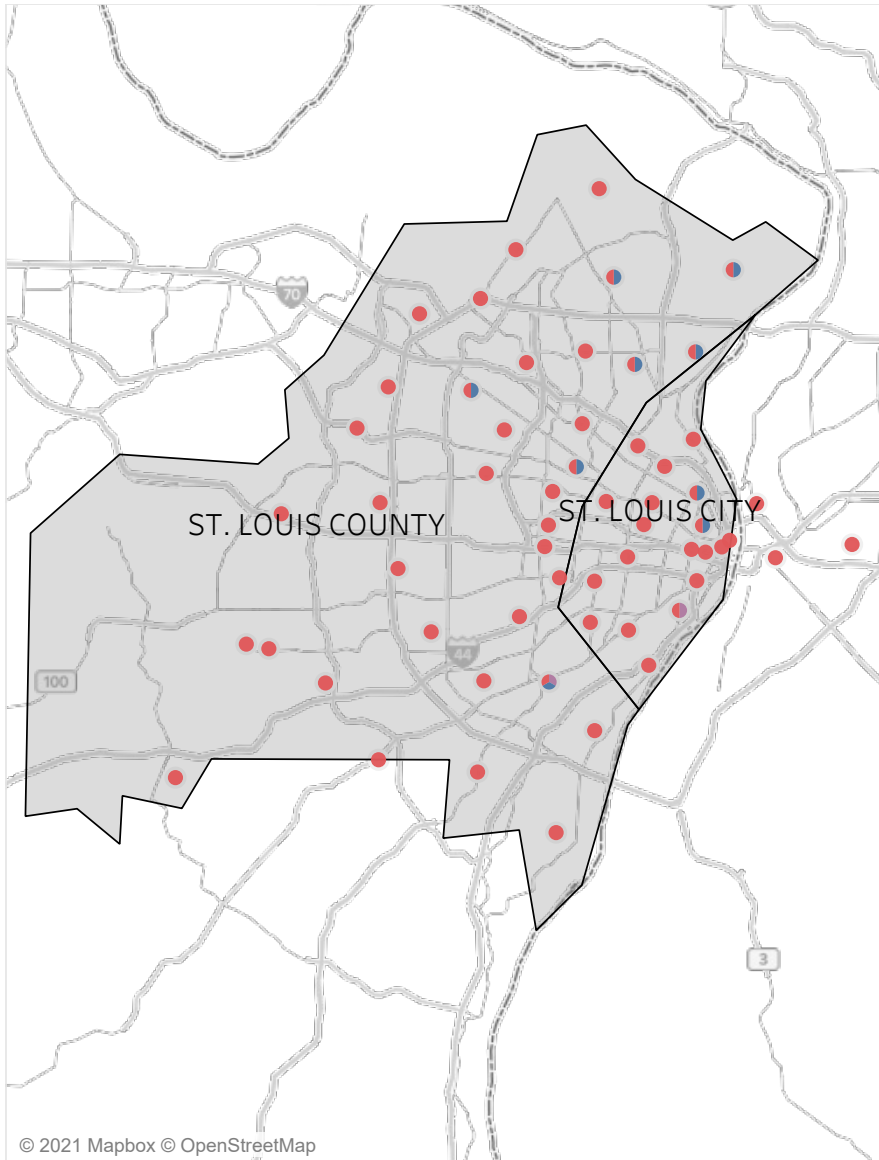

Statewide Survey Map

This map is showing zip codes the E&T programs reached. The green shade is showing MWA and red is for SkillUP. The golden color is where the two providers overlap. The gray areas perhaps have not been reached yet. NOTE: Any shade of color other than the three shown in the legend shows the presence of more than one provider.

■ HITE ■ MWA ■ SkillUP

Survey counts

Metropolitan Survey Map

Metro St. Louis E&T programs survey zip codes

Kansas City area E&T programs survey zip codes

Created by: FSD Operations Team
Updated: January 6, 2021

HITE

MWA

SkillUP

Survey on Program Line

County Name	Program			Grand Total
	HITE	MWA	SkillUP	
Grand Total	10	2,047	5,083	7,140
Ripley		44	865	909
St. Louis County	1	8	756	765
St. Louis City	1	4	704	709
Jackson	1	5	374	380
Scott	1	97	228	326
St. Francois	4	239	73	316
Cass			213	213
New Madrid		46	139	185
Dunklin		57	120	177
Mississippi	1	45	131	177
Pemiscot		27	145	172
Laclede		130	41	171
Butler		142	28	170
Boone		100	60	160
Cape Girardeau		102	36	138
Howell		105	32	137
Stoddard		49	81	130
Greene	1	9	105	115
Wright		66	17	83
Pulaski		78	1	79
Vernon			73	73
Cole		14	51	65
Bates		1	63	64
Camden		49	14	63
Phelps		16	46	62
Texas		57	3	60
Jefferson			59	59
Lincoln		50	5	55
Buchanan		5	44	49
Wayne		41	7	48
Jasper			47	47
Warren		34	13	47
Shannon		32	14	46
Marion		19	22	41
Adair		24	13	37
Franklin		2	34	36
Clay		1	34	35
Miller		17	15	32
Iron		26	5	31
Ste. Genevieve		30	1	31
Monroe			30	30
Randolph		17	11	28