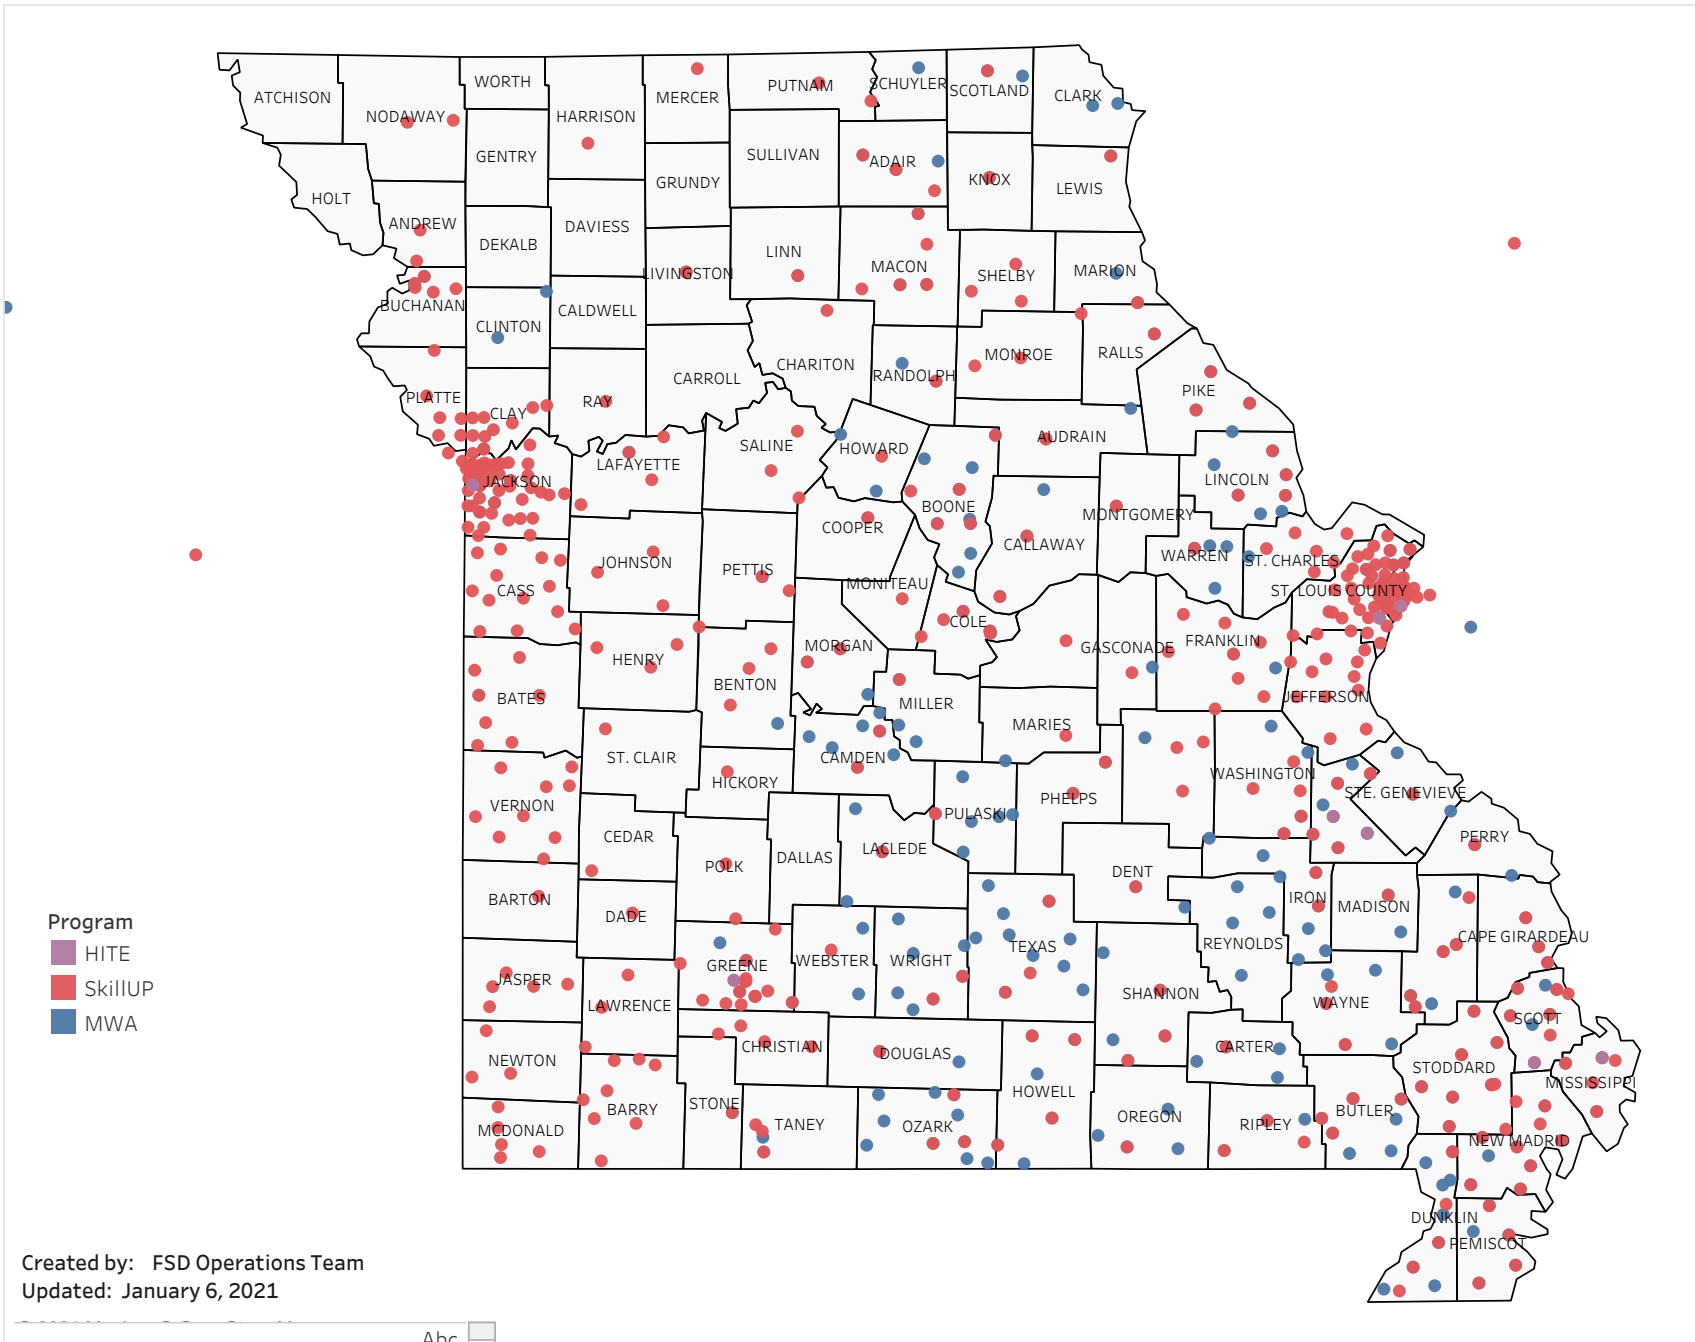

Statewide Survey Map

This map is showing zip codes the E&T programs reached. The green shade is showing MWA and red is for SkillUP. The golden color is where the two providers overlap. The gray areas perhaps have not been reached yet. NOTE: Any shade of color other than the three shown in the legend shows the presence of more than one provider.

HITE

MWA

SkillUP

Survey on Program Line

County Name	Program			Grand Total
	HITE	MWA	SkillUP	
Grand Total	10	2,047	5,083	7,140
Ripley		44	865	909
St. Louis County	1	8	756	765
St. Louis City	1	4	704	709
Jackson	1	5	374	380
Scott	1	97	228	326
St. Francois	4	239	73	316
Cass			213	213
New Madrid		46	139	185
Dunklin		57	120	177
Mississippi	1	45	131	177
Pemiscot		27	145	172
Laclede		130	41	171
Butler		142	28	170
Boone		100	60	160
Cape Girardeau		102	36	138
Howell		105	32	137
Stoddard		49	81	130
Greene	1	9	105	115
Wright		66	17	83
Pulaski		78	1	79
Vernon			73	73
Cole		14	51	65
Bates		1	63	64
Camden		49	14	63
Phelps		16	46	62
Texas		57	3	60
Jefferson			59	59
Lincoln		50	5	55
Buchanan		5	44	49
Wayne		41	7	48
Jasper			47	47
Warren		34	13	47
Shannon		32	14	46
Marion		19	22	41
Adair		24	13	37
Franklin		2	34	36
Clay		1	34	35
Miller		17	15	32
Iron		26	5	31
Ste. Genevieve		30	1	31
Monroe			30	30
Randolph		17	11	28