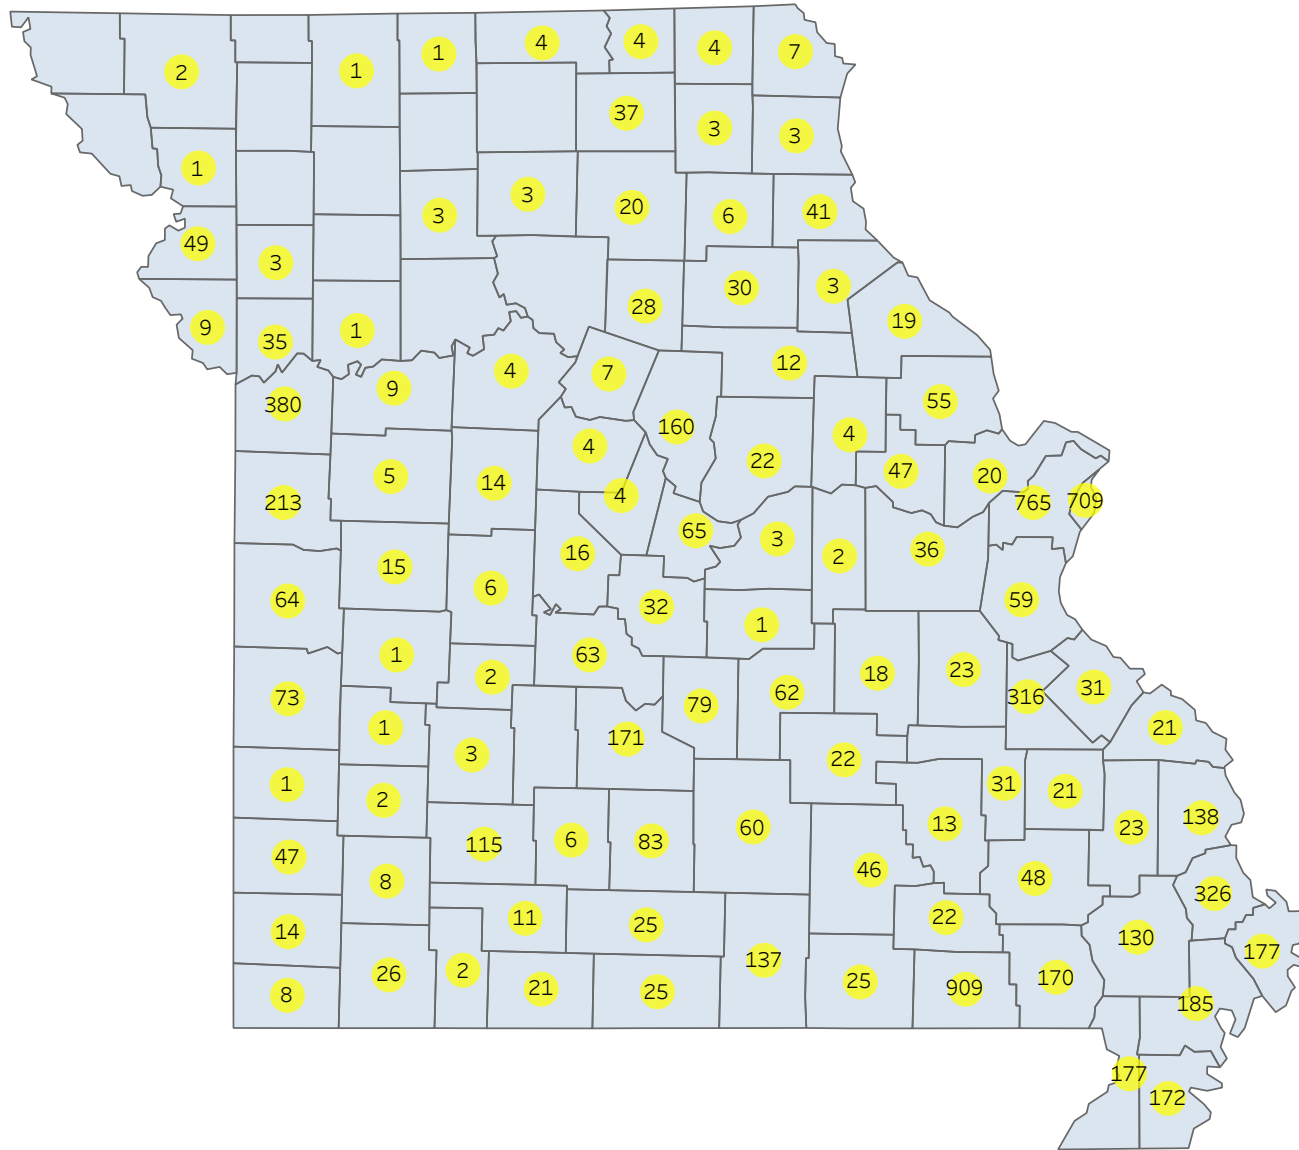

Statewide Survey Map

This map is showing zip codes the E&T programs reached. The green shade is showing MWA and red is for SkillUP. The golden color is where the two providers overlap. The gray areas perhaps have not been reached yet. NOTE: Any shade of color other than the three shown in the legend shows the presence of more than one provider.

■ HITE ■ MWA ■ SkillUP

Survey counts

Metropolitan Survey Map

Metro St. Louis E&T programs survey zip codes

Kansas City area E&T programs survey zip codes

Created by: FSD Operations Team
Updated: January 6, 2021

HITE

MWA

SkillUP

Survey on Program Line

County Name	Program			Grand Total
	HITE	MWA	SkillUP	
Grand Total	10	2,047	5,083	7,140
Ripley		44	865	909
St. Louis County	1	8	756	765
St. Louis City	1	4	704	709
Jackson	1	5	374	380
Scott	1	97	228	326
St. Francois	4	239	73	316
Cass			213	213
New Madrid		46	139	185
Dunklin		57	120	177
Mississippi	1	45	131	177
Pemiscot		27	145	172
Laclede		130	41	171
Butler		142	28	170
Boone		100	60	160
Cape Girardeau		102	36	138
Howell		105	32	137
Stoddard		49	81	130
Greene	1	9	105	115
Wright		66	17	83
Pulaski		78	1	79
Vernon			73	73
Cole		14	51	65
Bates		1	63	64
Camden		49	14	63
Phelps		16	46	62
Texas		57	3	60
Jefferson			59	59
Lincoln		50	5	55
Buchanan		5	44	49
Wayne		41	7	48
Jasper			47	47
Warren		34	13	47
Shannon		32	14	46
Marion		19	22	41
Adair		24	13	37
Franklin		2	34	36
Clay		1	34	35
Miller		17	15	32
Iron		26	5	31
Ste. Genevieve		30	1	31
Monroe			30	30
Randolph		17	11	28