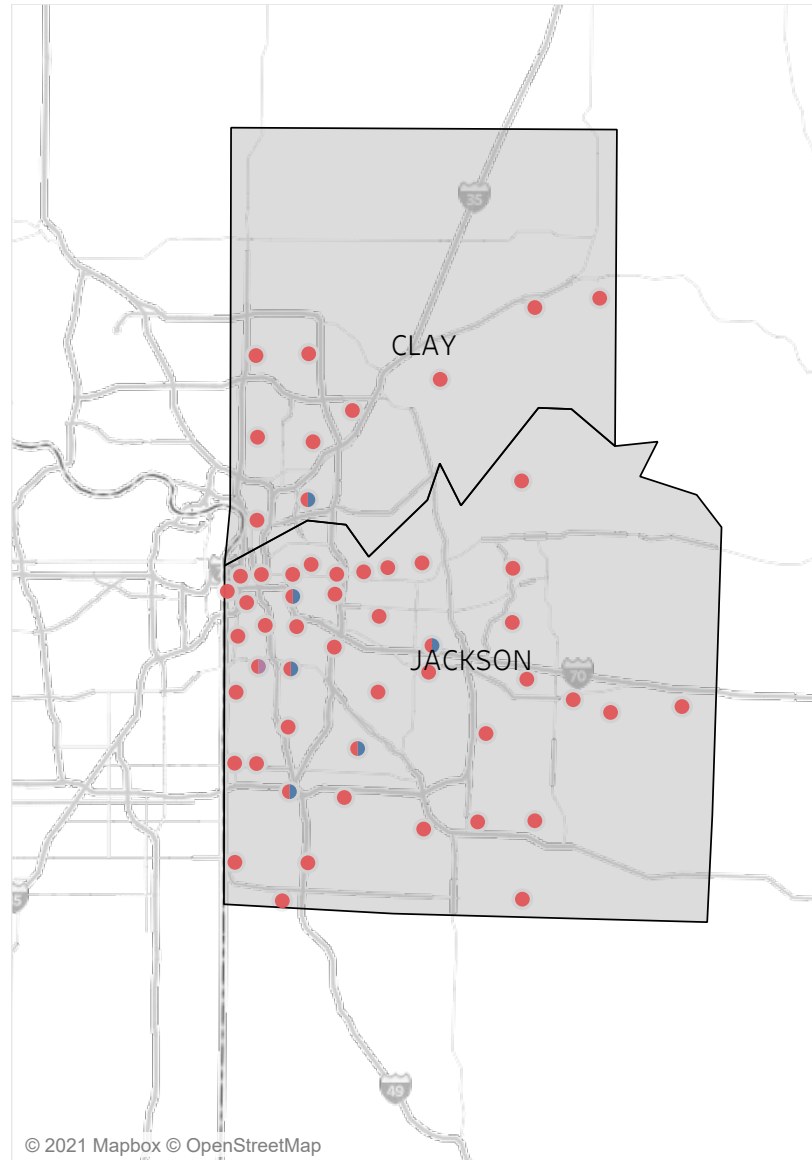

This map is showing zip codes the E&T programs reached. The green shade is showing MWA and red is for SkillUP. The golden color is where the two providers overlap. The gray areas perhaps have not been reached yet. NOTE: Any shade of color other than the three shown in the legend shows the presence of more than one provider.

Statewide Survey Map

Survey counts

Metropolitan Survey Map

Metro St. Louis E&T programs survey zip codes

Kansas City area E&T programs survey zip codes

Created by: FSD Operations Team
Updated: February 25, 2021

HITE

MWA

SkillUP

Survey on Program Line

County Name	Program			Grand Total
	HITE	MWA	SkillUP	
Grand Total	12	2,116	5,383	7,511
Ripley		45	994	1,039
St. Louis County	1	8	803	812
St. Louis City	1	4	726	731
Jackson	1	5	374	380
Scott	1	100	256	357
St. Francois	6	247	73	326
Cass			213	213
New Madrid		46	155	201
Mississippi	1	45	142	188
Pemiscot		27	159	186
Dunklin		57	127	184
Butler		146	28	174
Laclede		132	42	174
Boone		105	63	168
Cape Girardeau		107	36	143
Howell		107	32	139
Stoddard		51	87	138
Greene	1	14	107	122
Pulaski		84	1	85
Wright		66	17	83
Vernon			73	73
Cole		15	54	69
Camden		52	14	66
Bates		1	63	64
Phelps		17	47	64
Texas		57	3	60
Jefferson			59	59
Lincoln		52	5	57
Buchanan		5	44	49
Wayne		41	7	48
Jasper			47	47
Warren		34	13	47
Shannon		32	14	46
Marion		22	22	44
Adair		25	13	38
Franklin		2	35	37
Clay		1	34	35
Miller		17	15	32
Monroe			32	32
Iron		26	5	31
Randolph		20	11	31
Ste. Genevieve		30	1	31