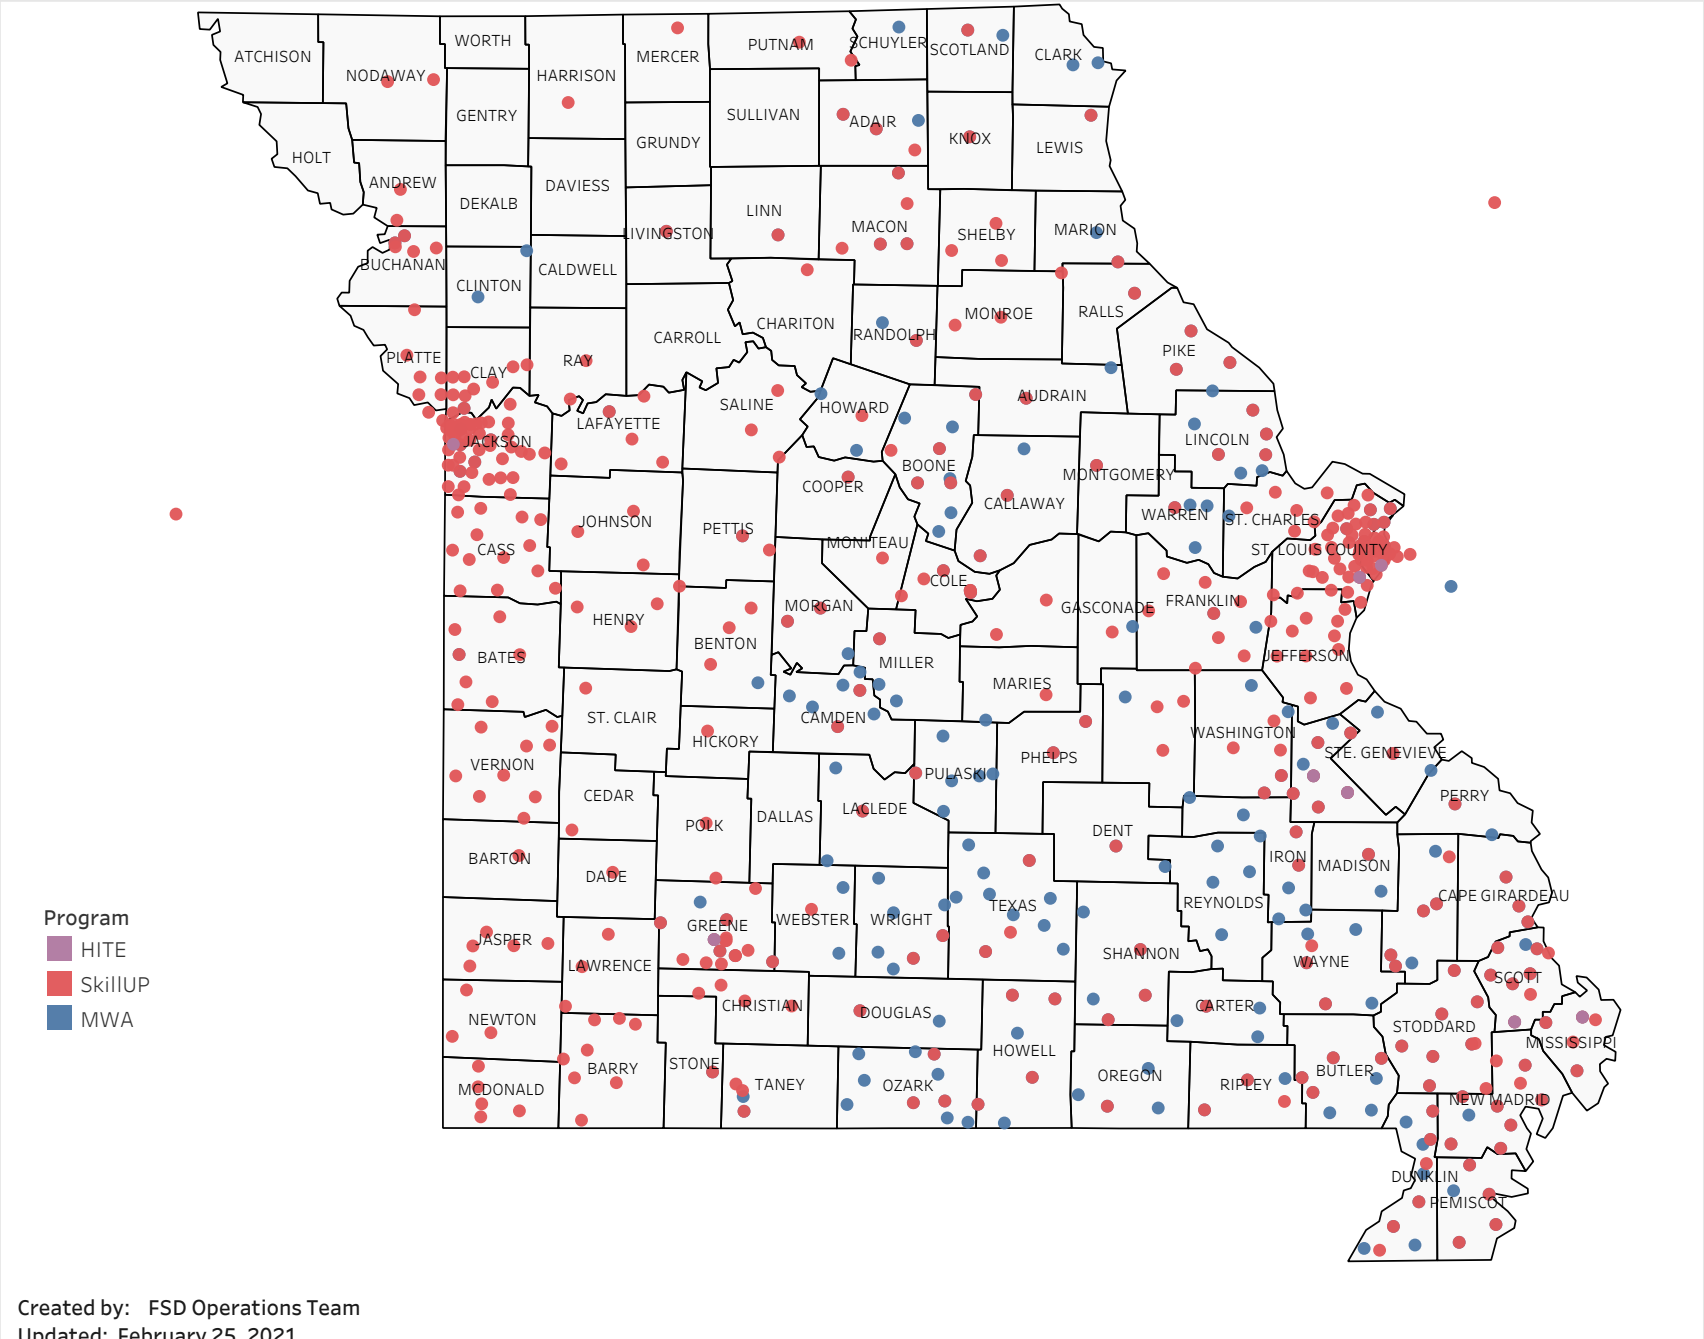

Statewide Survey Map