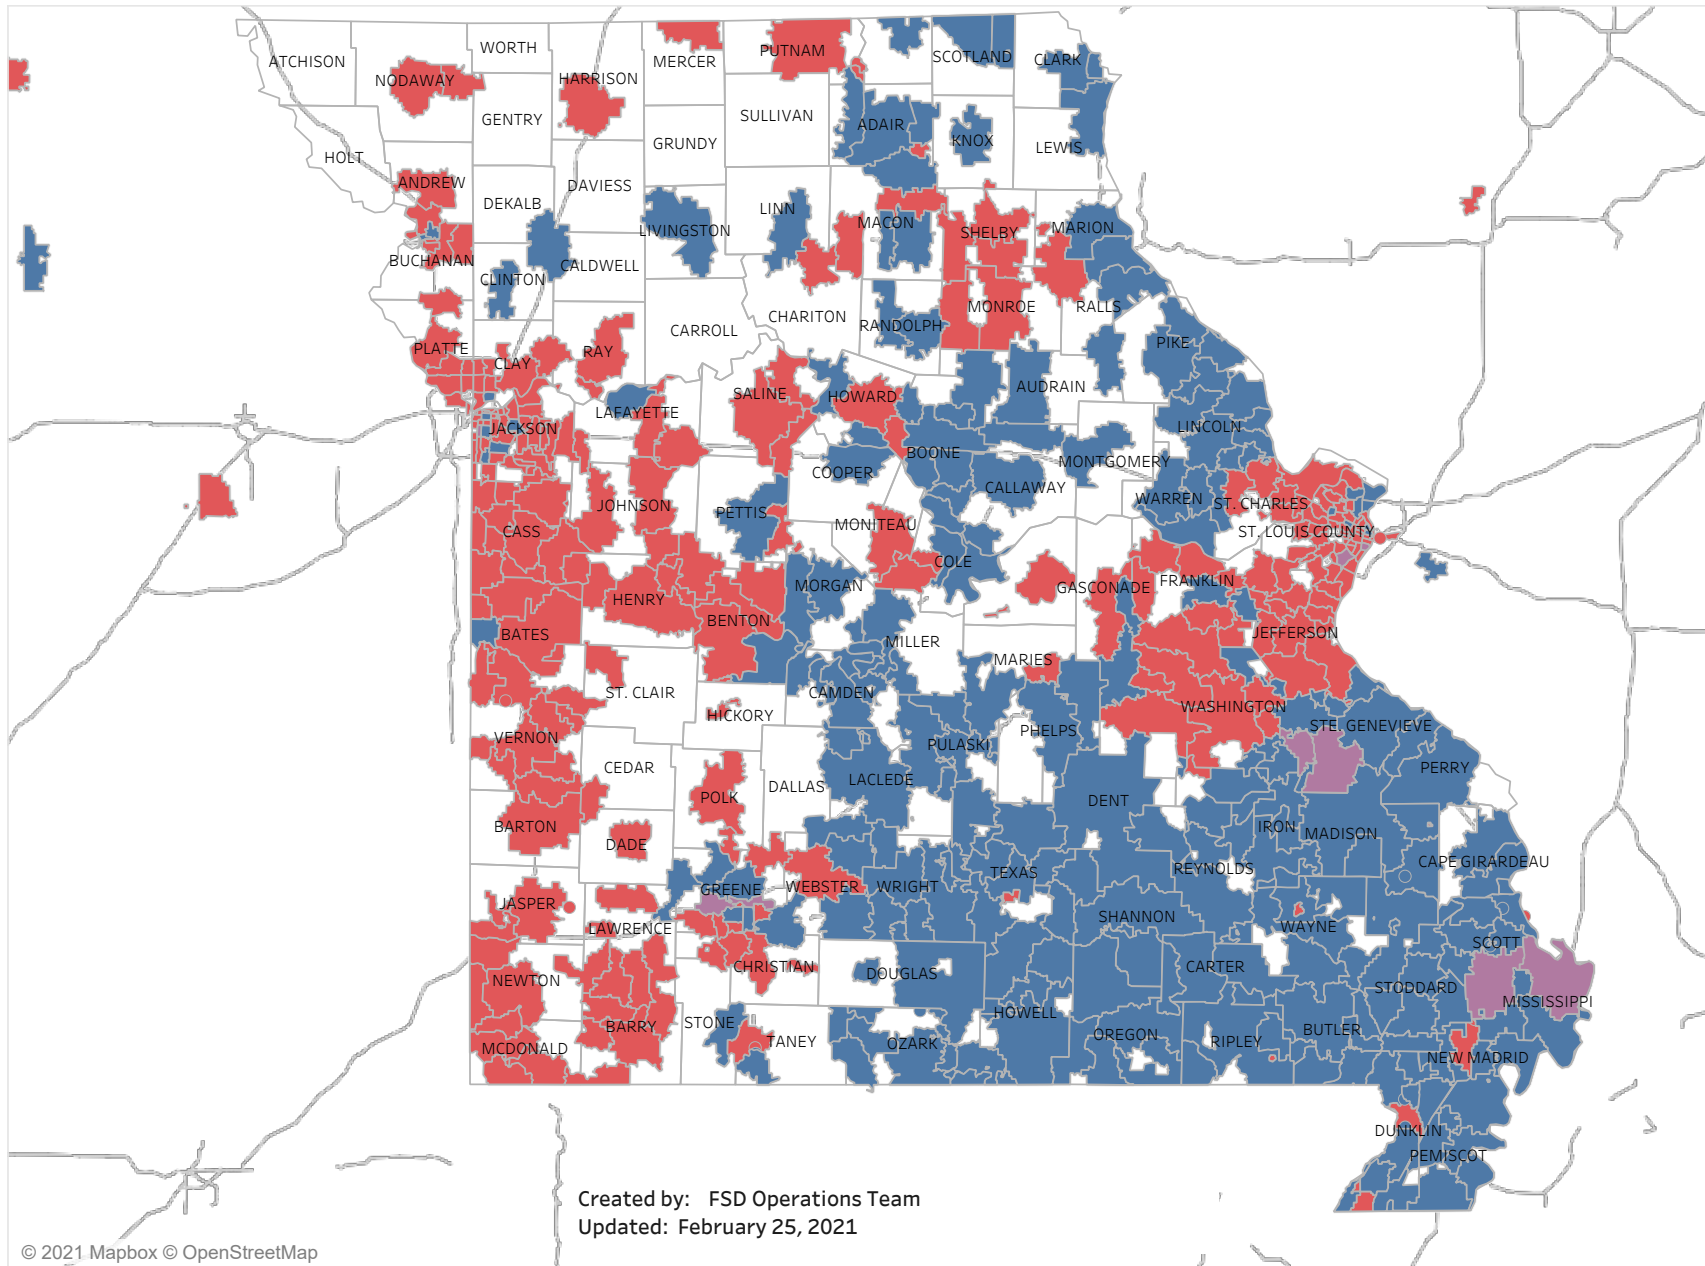

This map is showing zip codes the E&T programs reached. The green shade is showing MWA and red is for SkillUP. The golden color is where the two providers overlap. The gray areas perhaps have not been reached yet. NOTE: Any shade of color other than the three shown in the legend shows the presence of more than one provider.

■ HITE   ■ MWA   ■ SkillUP