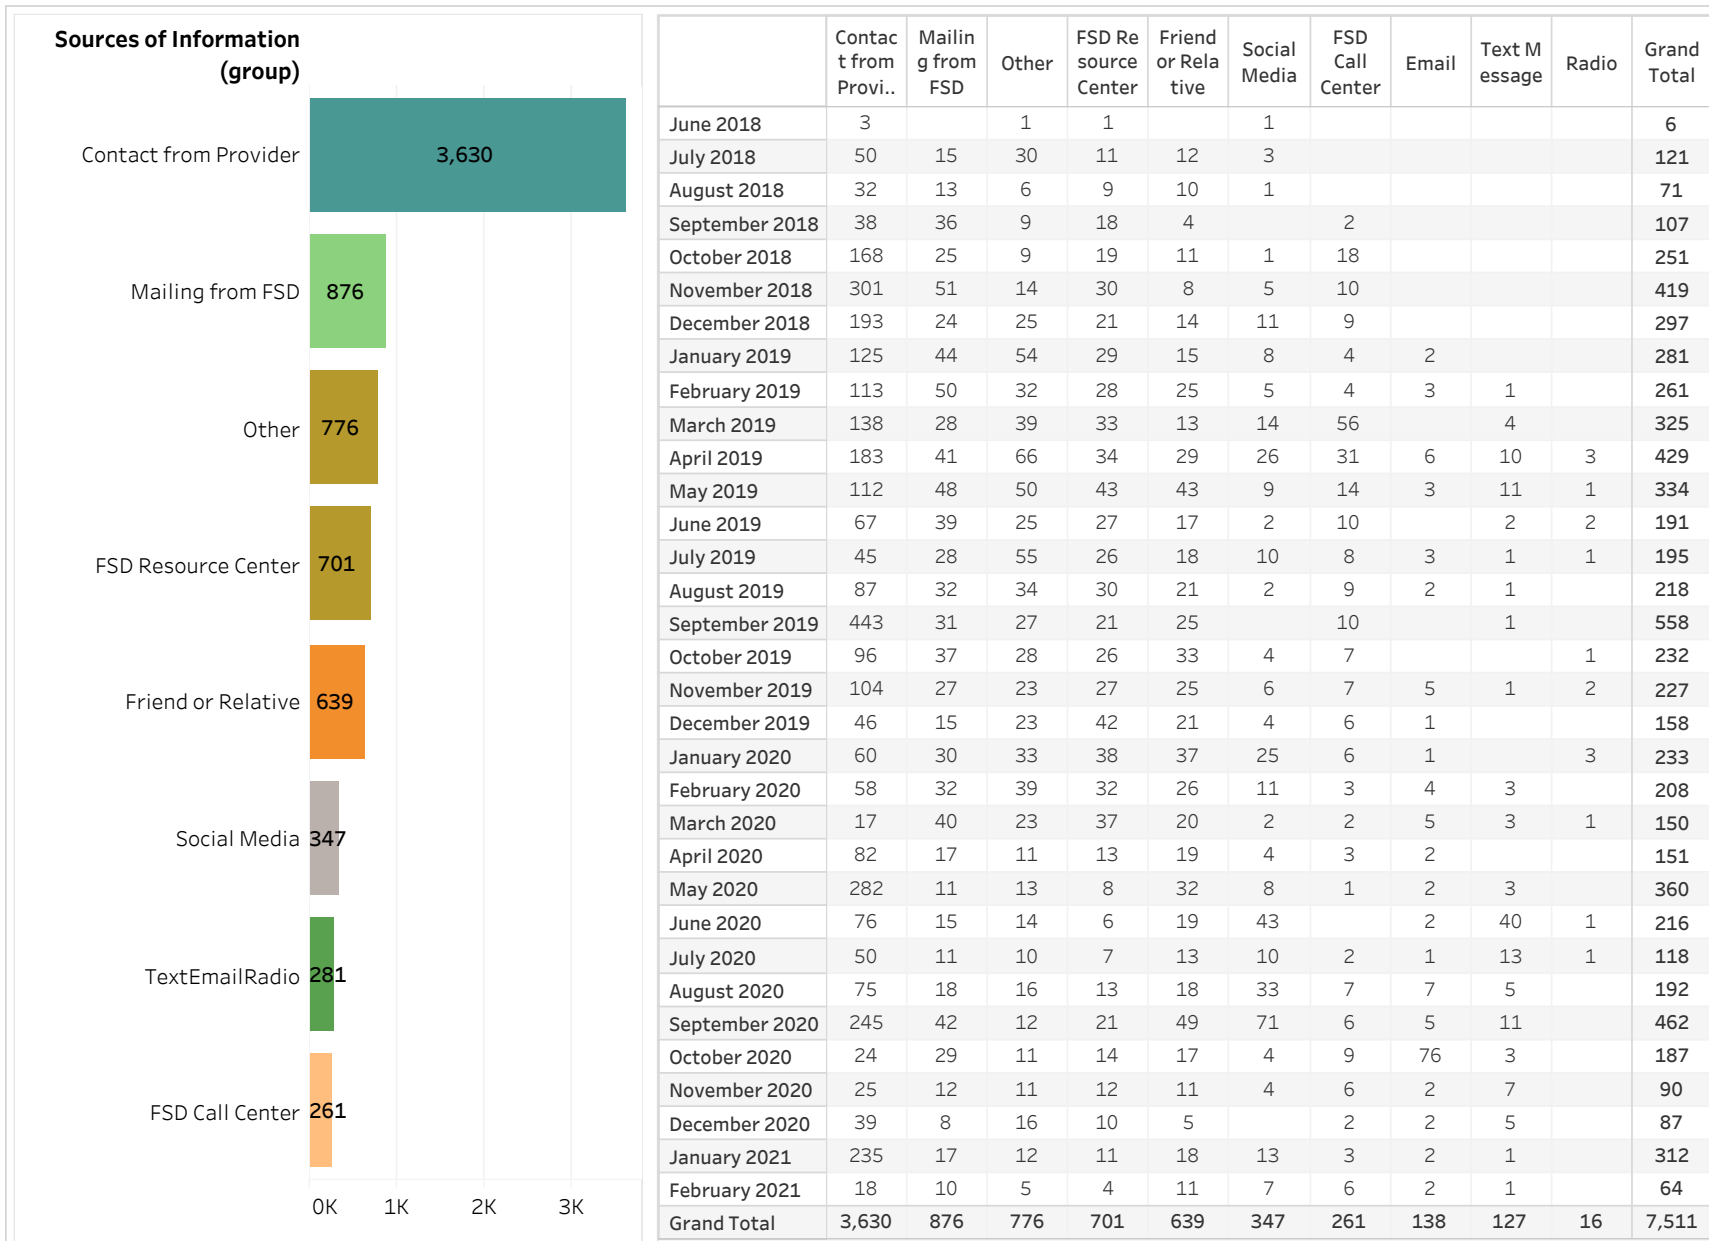

This map is showing zip codes the E&T programs reached. The green shade is showing MWA and red is for SkillUP. The golden color is where the two providers overlap. The gray areas perhaps have not been reached yet. NOTE: Any shade of color other than the three shown in the legend shows the presence of more than one provider.

■ HITE ■ MWA ■ SkillUP

E&T Engagement Effectiveness Survey Dashboard - By Program

Created by: FSD Operations Team
 Updated: February 25, 2021

■ HITE ■ MWA ■ SkillUP

E&T Engagement Effectiveness Survey Dashboard - By Sources

Statewide Survey Map

Survey counts

Metropolitan Survey Map

Metro St. Louis E&T programs survey zip codes

Kansas City area E&T programs survey zip codes

Created by: FSD Operations Team
Updated: February 25, 2021

HITE

MWA

SkillUP

Survey on Program Line

County Name	Program			Grand Total
	HITE	MWA	SkillUP	
Grand Total	12	2,116	5,383	7,511
Ripley		45	994	1,039
St. Louis County	1	8	803	812
St. Louis City	1	4	726	731
Jackson	1	5	374	380
Scott	1	100	256	357
St. Francois	6	247	73	326
Cass			213	213
New Madrid		46	155	201
Mississippi	1	45	142	188
Pemiscot		27	159	186
Dunklin		57	127	184
Butler		146	28	174
Laclede		132	42	174
Boone		105	63	168
Cape Girardeau		107	36	143
Howell		107	32	139
Stoddard		51	87	138
Greene	1	14	107	122
Pulaski		84	1	85
Wright		66	17	83
Vernon			73	73
Cole		15	54	69
Camden		52	14	66
Bates		1	63	64
Phelps		17	47	64
Texas		57	3	60
Jefferson			59	59
Lincoln		52	5	57
Buchanan		5	44	49
Wayne		41	7	48
Jasper			47	47
Warren		34	13	47
Shannon		32	14	46
Marion		22	22	44
Adair		25	13	38
Franklin		2	35	37
Clay		1	34	35
Miller		17	15	32
Monroe			32	32
Iron		26	5	31
Randolph		20	11	31
Ste. Genevieve		30	1	31