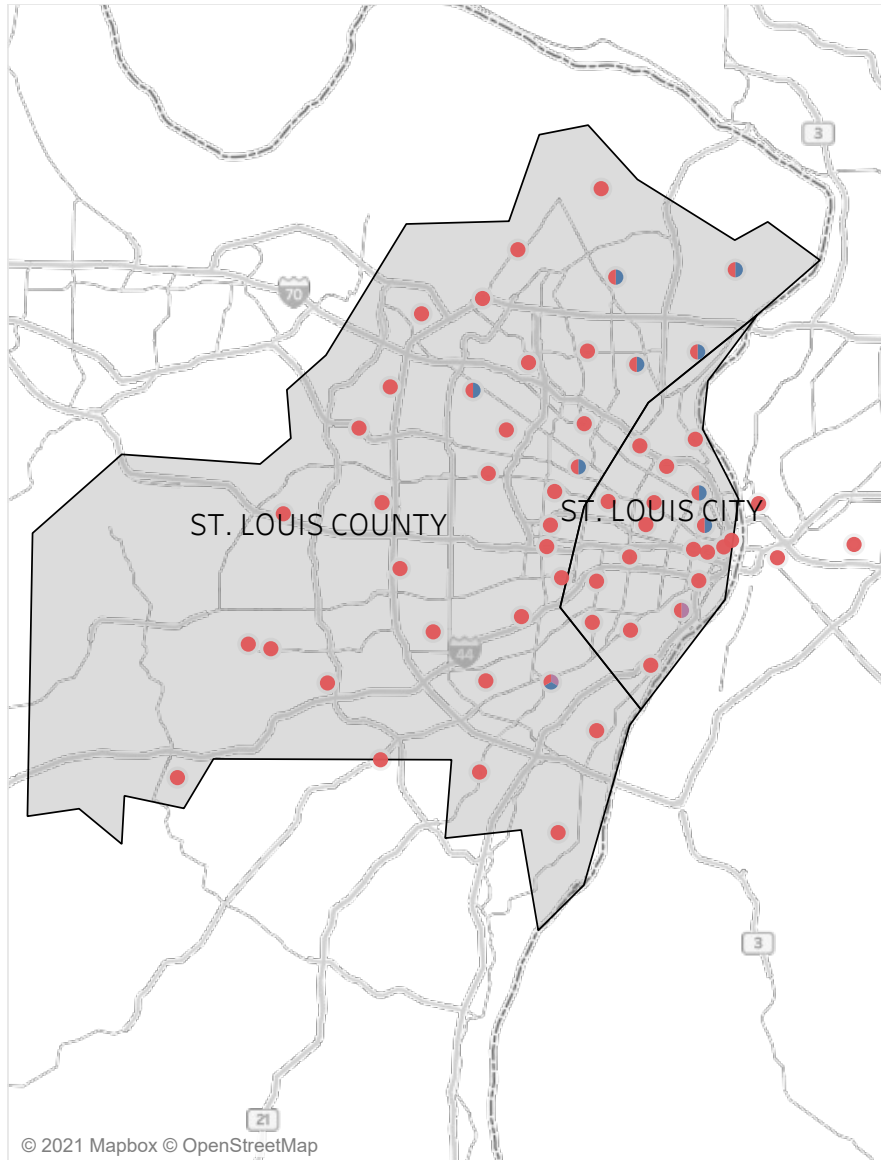

This map is showing zip codes the E&T programs reached. The green shade is showing MWA and red is for SkillUP. The golden color is where the two providers overlap. The gray areas perhaps have not been reached yet. NOTE: Any shade of color other than the three shown in the legend shows the presence of more than one provider.

Statewide Survey Map

Survey counts

Metropolitan Survey Map

Metro St. Louis E&T programs survey zip codes

Kansas City area E&T programs survey zip codes

Created by: FSD Operations Team
Updated: February 25, 2021

HITE

MWA

SkillUP

Survey on Program Line

County Name	Program			Grand Total
	HITE	MWA	SkillUP	
Grand Total	12	2,116	5,383	7,511
Ripley		45	994	1,039
St. Louis County	1	8	803	812
St. Louis City	1	4	726	731
Jackson	1	5	374	380
Scott	1	100	256	357
St. Francois	6	247	73	326
Cass			213	213
New Madrid		46	155	201
Mississippi	1	45	142	188
Pemiscot		27	159	186
Dunklin		57	127	184
Butler		146	28	174
Laclede		132	42	174
Boone		105	63	168
Cape Girardeau		107	36	143
Howell		107	32	139
Stoddard		51	87	138
Greene	1	14	107	122
Pulaski		84	1	85
Wright		66	17	83
Vernon			73	73
Cole		15	54	69
Camden		52	14	66
Bates		1	63	64
Phelps		17	47	64
Texas		57	3	60
Jefferson			59	59
Lincoln		52	5	57
Buchanan		5	44	49
Wayne		41	7	48
Jasper			47	47
Warren		34	13	47
Shannon		32	14	46
Marion		22	22	44
Adair		25	13	38
Franklin		2	35	37
Clay		1	34	35
Miller		17	15	32
Monroe			32	32
Iron		26	5	31
Randolph		20	11	31
Ste. Genevieve		30	1	31