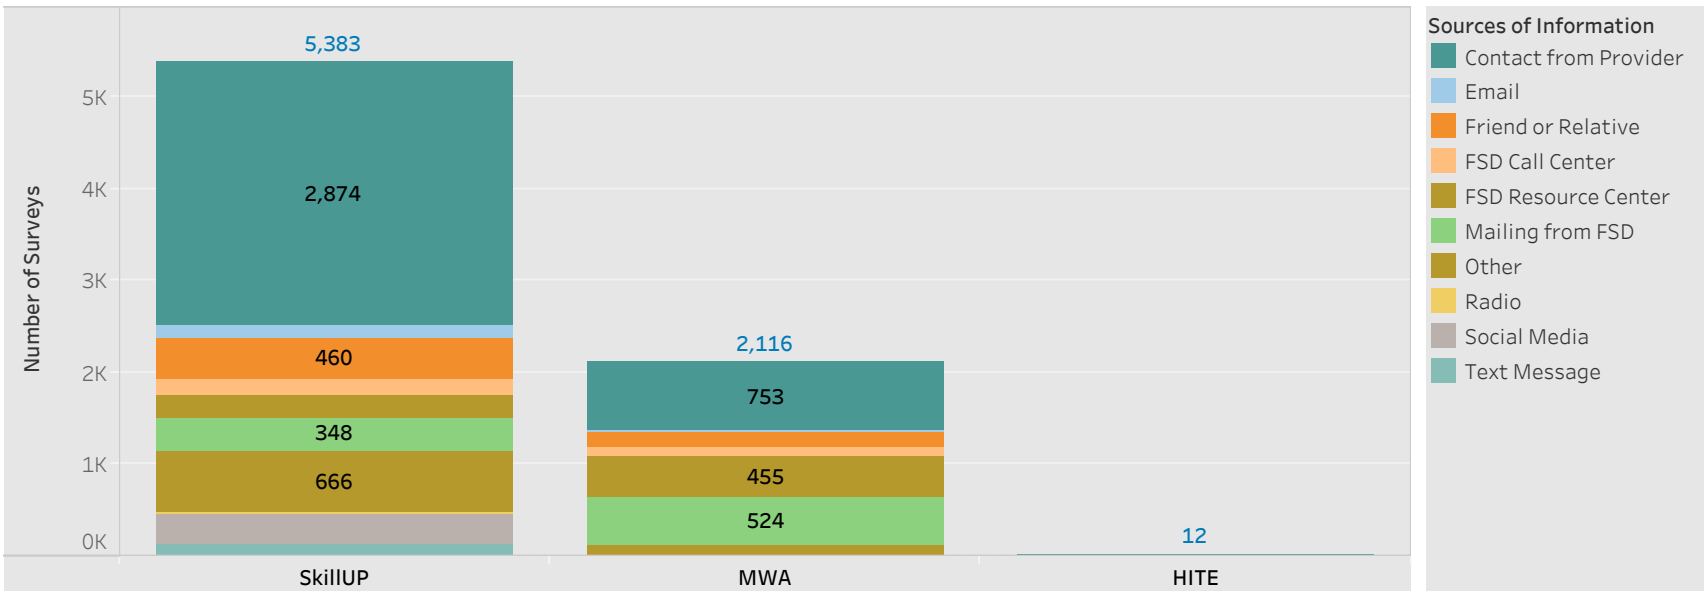

This map is showing zip codes the E&T programs reached. The green shade is showing MWA and red is for SkillUP. The golden color is where the two providers overlap. The gray areas perhaps have not been reached yet. NOTE: Any shade of color other than the three shown in the legend shows the presence of more than one provider.

■ HITE ■ MWA ■ SkillUP

E&T Engagement Effectiveness Survey Dashboard - By Program

Created by: FSD Operations Team
 Updated: February 25, 2021

■ HITE ■ MWA ■ SkillUP

E&T Engagement Effectiveness Survey Dashboard - By Sources