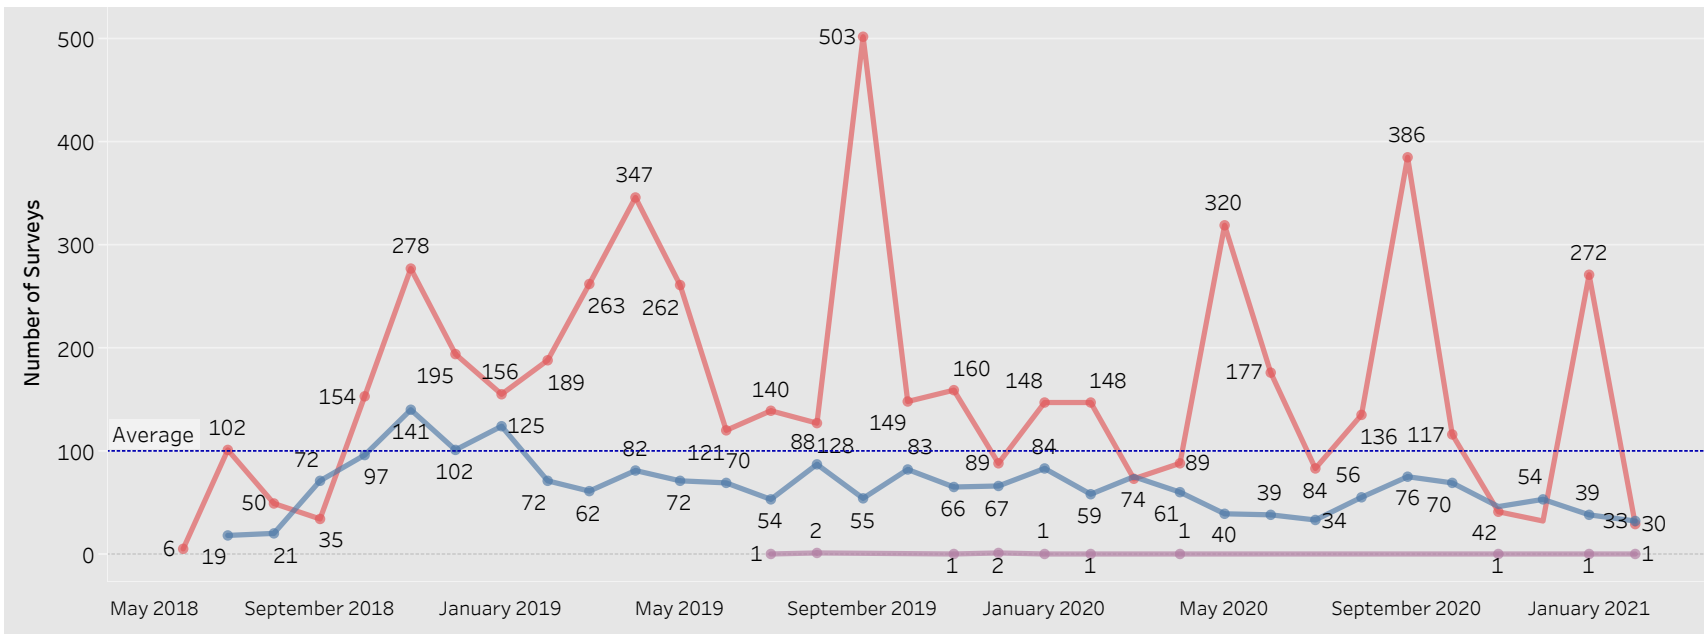

This map is showing zip codes the E&T programs reached. The green shade is showing MWA and red is for SkillUP. The golden color is where the two providers overlap. The gray areas perhaps have not been reached yet. NOTE: Any shade of color other than the three shown in the legend shows the presence of more than one provider.

■ HITE ■ MWA ■ SkillUP

E&T Engagement Effectiveness Survey Dashboard - By Program

Created by: FSD Operations Team
 Updated: February 25, 2021

■ HITE ■ MWA ■ SkillUP

E&T Engagement Effectiveness Survey Dashboard - By Sources