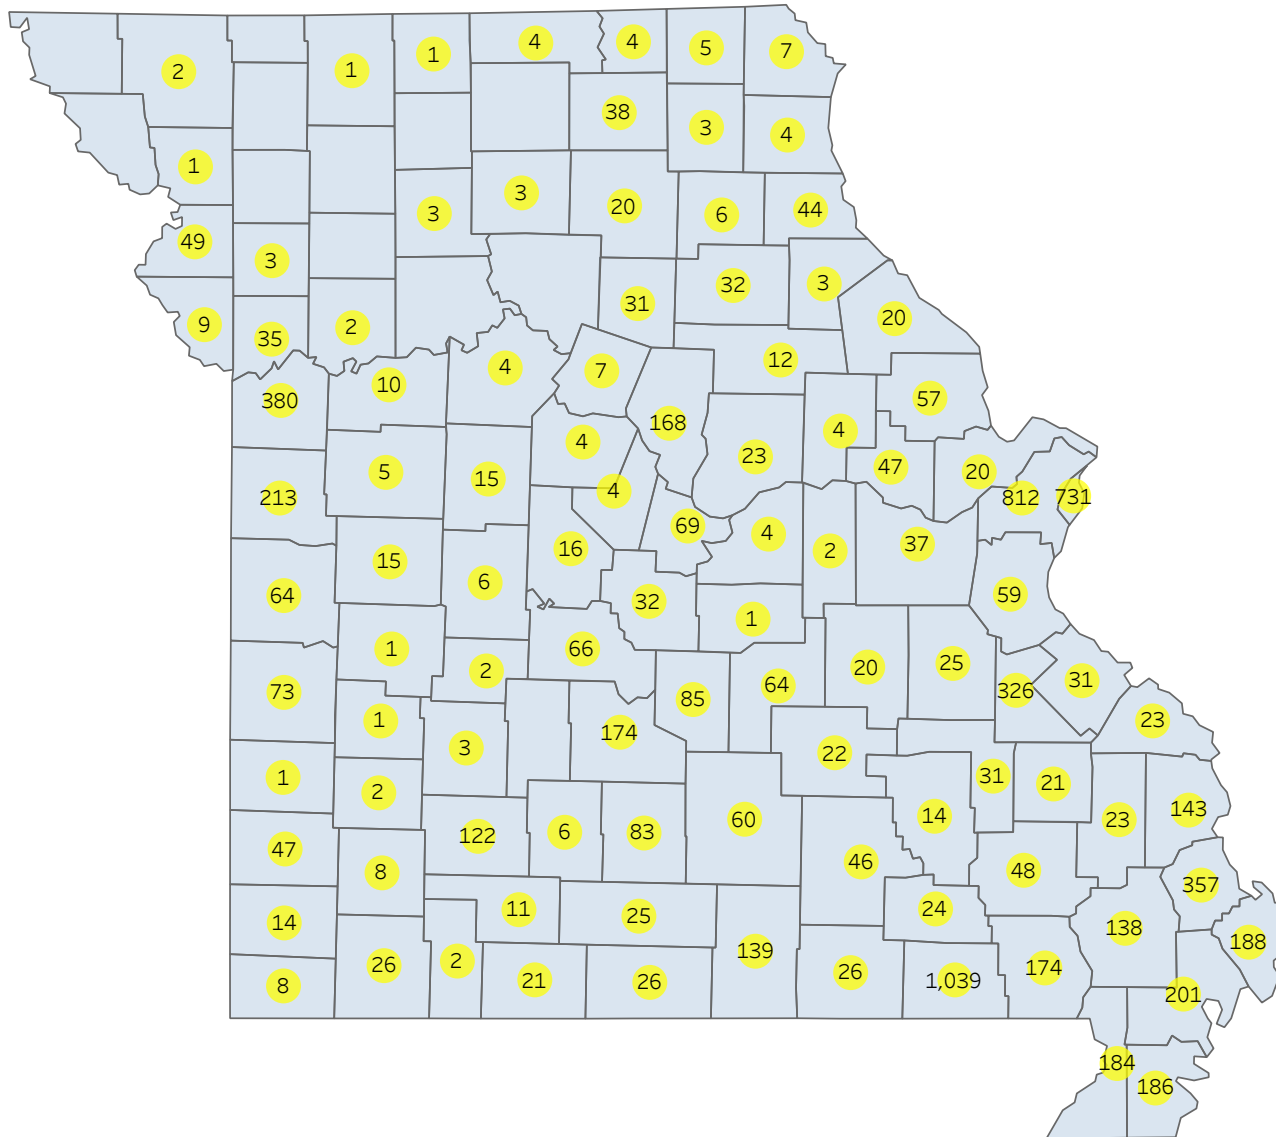

This map is showing zip codes the E&T programs reached. The green shade is showing MWA and red is for SkillUP. The golden color is where the two providers overlap. The gray areas perhaps have not been reached yet. NOTE: Any shade of color other than the three shown in the legend shows the presence of more than one provider.

Statewide Survey Map

Survey counts

Metropolitan Survey Map

Metro St. Louis E&T programs survey zip codes

Kansas City area E&T programs survey zip codes

Created by: FSD Operations Team
Updated: February 25, 2021

HITE

MWA

SkillUP

Survey on Program Line

County Name	Program			Grand Total
	HITE	MWA	SkillUP	
Grand Total	12	2,116	5,383	7,511
Ripley		45	994	1,039
St. Louis County	1	8	803	812
St. Louis City	1	4	726	731
Jackson	1	5	374	380
Scott	1	100	256	357
St. Francois	6	247	73	326
Cass			213	213
New Madrid		46	155	201
Mississippi	1	45	142	188
Pemiscot		27	159	186
Dunklin		57	127	184
Butler		146	28	174
Laclede		132	42	174
Boone		105	63	168
Cape Girardeau		107	36	143
Howell		107	32	139
Stoddard		51	87	138
Greene	1	14	107	122
Pulaski		84	1	85
Wright		66	17	83
Vernon			73	73
Cole		15	54	69
Camden		52	14	66
Bates		1	63	64
Phelps		17	47	64
Texas		57	3	60
Jefferson			59	59
Lincoln		52	5	57
Buchanan		5	44	49
Wayne		41	7	48
Jasper			47	47
Warren		34	13	47
Shannon		32	14	46
Marion		22	22	44
Adair		25	13	38
Franklin		2	35	37
Clay		1	34	35
Miller		17	15	32
Monroe			32	32
Iron		26	5	31
Randolph		20	11	31
Ste. Genevieve		30	1	31

Survey on Program Line

County Name	HITE	Program		Grand Total
		MWA	SkillUP	
Knox		2	1	3
Linn		1	2	3
Livingston		2	1	3
Polk			3	3
Ralls		1	2	3
Dade			2	2
Gasconade		1	1	2
Hickory			2	2
Nodaway			2	2
Ray			2	2
Stone		1	1	2
Andrew			1	1
Barton			1	1
Cedar			1	1
Harrison			1	1
Maries			1	1
Mercer			1	1
St. Clair			1	1