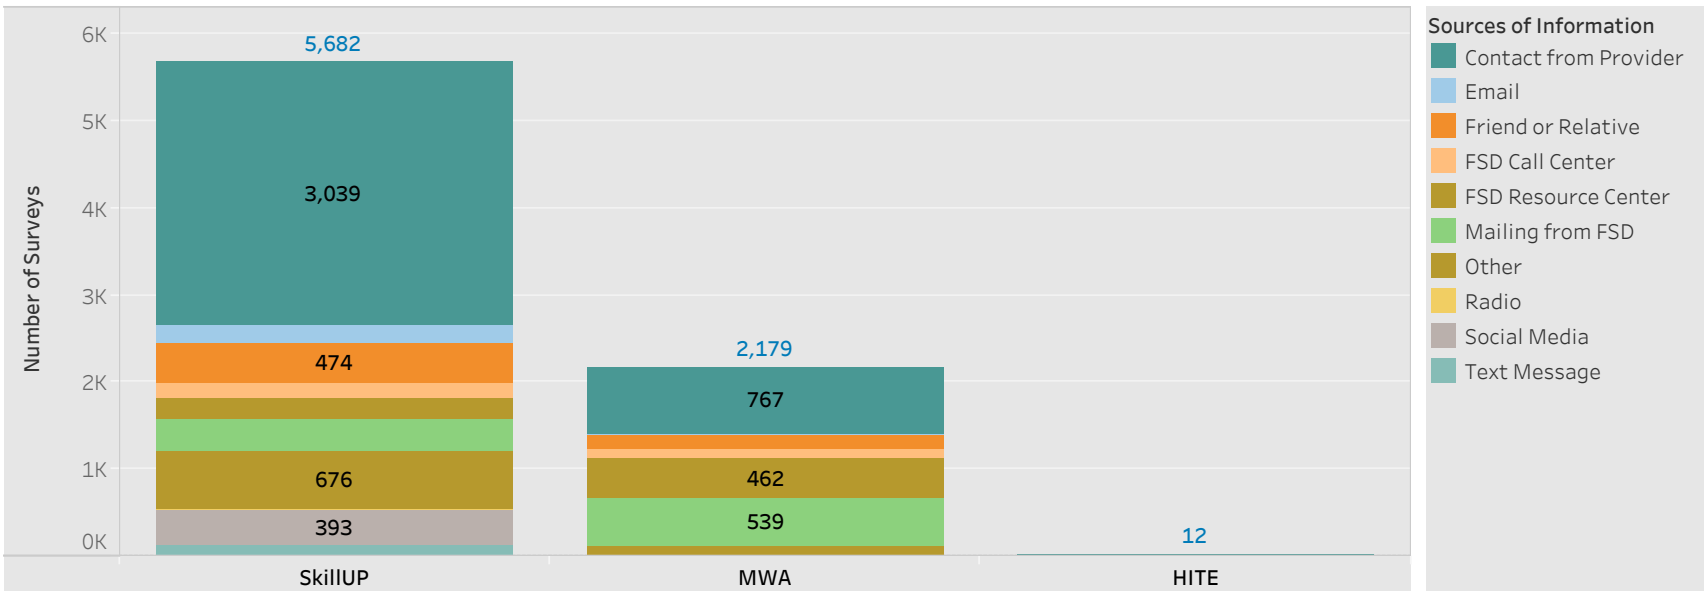

E&T Engagement Effectiveness Survey Dashboard - By Program

Created by: FSD Operations Team
 Updated: April 8, 2021

HITE MWA SkillUP

E&T Engagement Effectiveness Survey Dashboard - By Sources

Statewide Survey Map

This map is showing zip codes the E&T programs reached. The green shade is showing MWA and red is for SkillUP. The golden color is where the two providers overlap. The gray areas perhaps have not been reached yet. NOTE: Any shade of color other than the three shown in the legend shows the presence of more than one provider.

■ HITE ■ MWA ■ SkillUP

Created by: FSD Operations Team
Updated: April 8, 2021

Survey counts

Metropolitan Survey Map

Metro St. Louis E&T programs survey zip codes

Kansas City area E&T programs survey zip codes

Created by: FSD Operations Team
Updated: April 8, 2021

HITE

MWA

SkillUP

Survey on Program Line

County Name	Program			Grand Total
	HITE	MWA	SkillUP	
Grand Total	12	2,179	5,682	7,873
Ripley		46	1,211	1,257
St. Louis County	1	8	808	817
St. Louis City	1	4	733	738
Jackson	1	5	374	380
Scott	1	103	256	360
St. Francois	6	249	73	328
Cass			213	213
New Madrid		46	156	202
Pemiscot		27	169	196
Dunklin		57	135	192
Mississippi	1	45	145	191
Laclede		136	49	185
Butler		153	28	181
Boone		109	65	174
Cape Girardeau		111	38	149
Howell		112	32	144
Stoddard		51	87	138
Greene	1	27	108	136
Pulaski		88	1	89
Wright		66	17	83
Camden		52	21	73
Phelps		17	56	73
Vernon			73	73
Cole		15	56	71
Bates		1	63	64
Lincoln		56	5	61
Texas		57	3	60
Jefferson			59	59
Buchanan		5	44	49
Warren		36	13	49
Wayne		41	7	48
Jasper			47	47
Marion		24	22	46
Shannon		32	14	46
Adair		27	13	40
Franklin		2	35	37
Clay		1	34	35
Monroe			33	33
Iron		27	5	32
Miller		17	15	32
Randolph		20	11	31
Ste. Genevieve		30	1	31