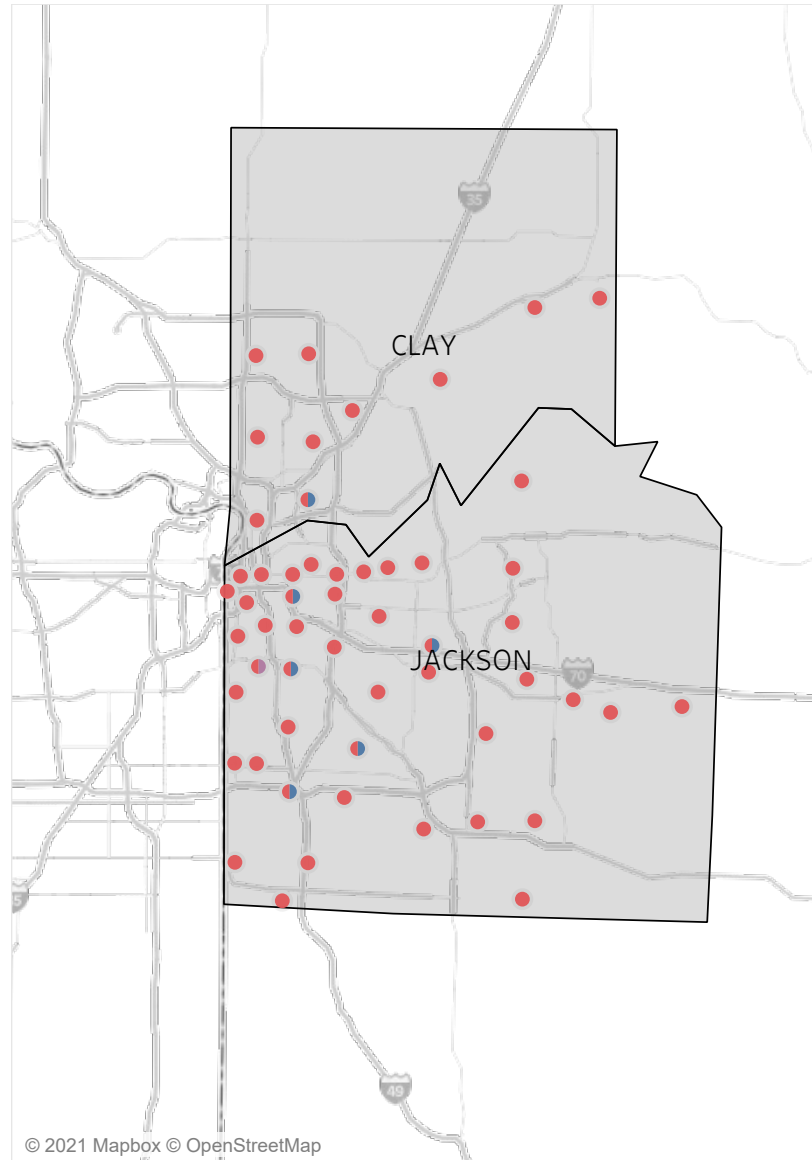

This map is showing zip codes the E&T programs reached. The green shade is showing MWA and red is for SkillUP. The golden color is where the two providers overlap. The gray areas perhaps have not been reached yet. NOTE: Any shade of color other than the three shown in the legend shows the presence of more than one provider.

■ HITE ■ MWA ■ SkillUP

Created by: FSD Operations Team
Updated: April 8, 2021

Survey counts

Metropolitan Survey Map

Metro St. Louis E&T programs survey zip codes

Kansas City area E&T programs survey zip codes

Created by: FSD Operations Team
Updated: April 8, 2021

HITE

MWA

SkillUP

Survey on Program Line

County Name	Program			Grand Total
	HITE	MWA	SkillUP	
Grand Total	12	2,179	5,682	7,873
Ripley		46	1,211	1,257
St. Louis County	1	8	808	817
St. Louis City	1	4	733	738
Jackson	1	5	374	380
Scott	1	103	256	360
St. Francois	6	249	73	328
Cass			213	213
New Madrid		46	156	202
Pemiscot		27	169	196
Dunklin		57	135	192
Mississippi	1	45	145	191
Laclede		136	49	185
Butler		153	28	181
Boone		109	65	174
Cape Girardeau		111	38	149
Howell		112	32	144
Stoddard		51	87	138
Greene	1	27	108	136
Pulaski		88	1	89
Wright		66	17	83
Camden		52	21	73
Phelps		17	56	73
Vernon			73	73
Cole		15	56	71
Bates		1	63	64
Lincoln		56	5	61
Texas		57	3	60
Jefferson			59	59
Buchanan		5	44	49
Warren		36	13	49
Wayne		41	7	48
Jasper			47	47
Marion		24	22	46
Shannon		32	14	46
Adair		27	13	40
Franklin		2	35	37
Clay		1	34	35
Monroe			33	33
Iron		27	5	32
Miller		17	15	32
Randolph		20	11	31
Ste. Genevieve		30	1	31