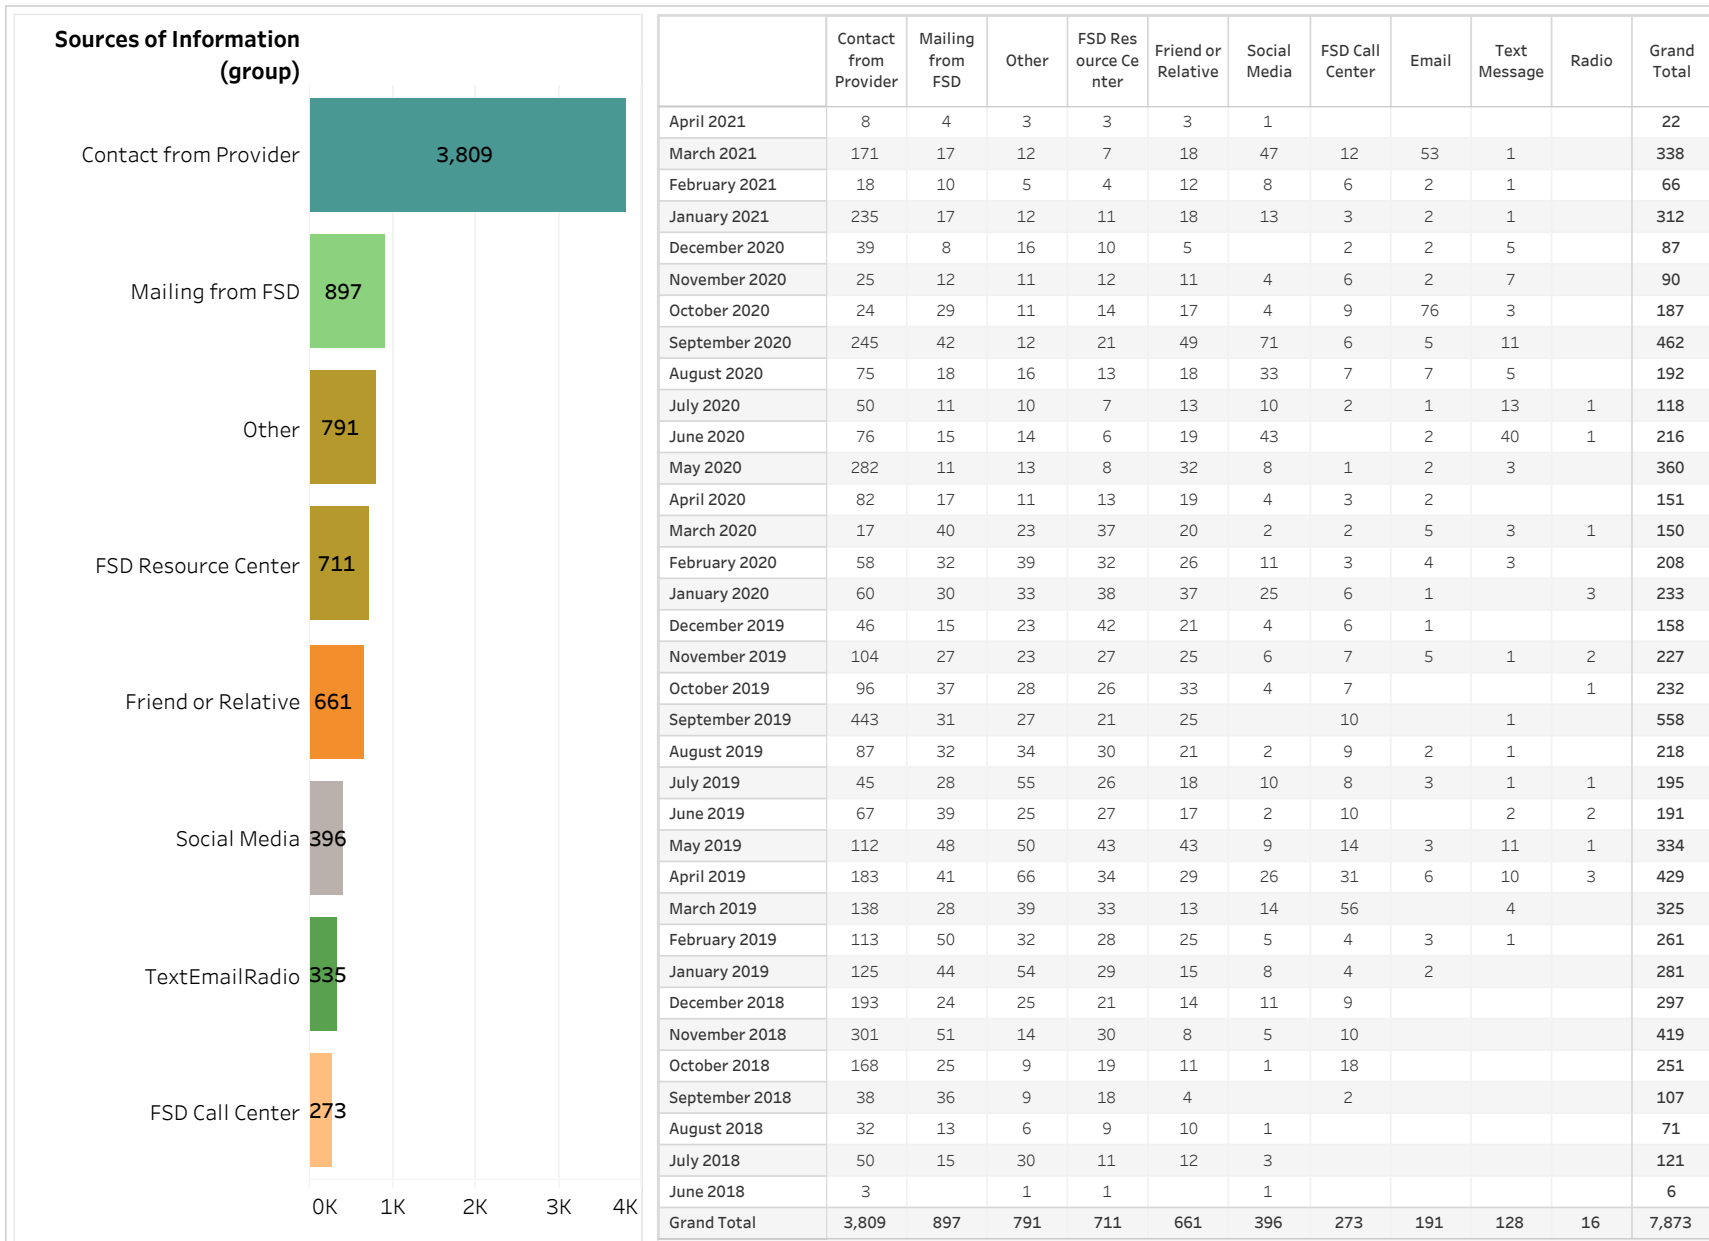

E&T Engagement Effectiveness Survey Dashboard - By Program

Created by: FSD Operations Team
 Updated: April 8, 2021

HITE MWA SkillUP

E&T Engagement Effectiveness Survey Dashboard - By Sources

Statewide Survey Map

This map is showing zip codes the E&T programs reached. The green shade is showing MWA and red is for SkillUP. The golden color is where the two providers overlap. The gray areas perhaps have not been reached yet. NOTE: Any shade of color other than the three shown in the legend shows the presence of more than one provider.

■ HITE ■ MWA ■ SkillUP

Created by: FSD Operations Team
Updated: April 8, 2021

Survey counts

Metropolitan Survey Map

Metro St. Louis E&T programs survey zip codes

Kansas City area E&T programs survey zip codes

Created by: FSD Operations Team
Updated: April 8, 2021

HITE

MWA

SkillUP

Survey on Program Line

County Name	Program			Grand Total
	HITE	MWA	SkillUP	
Grand Total	12	2,179	5,682	7,873
Ripley		46	1,211	1,257
St. Louis County	1	8	808	817
St. Louis City	1	4	733	738
Jackson	1	5	374	380
Scott	1	103	256	360
St. Francois	6	249	73	328
Cass			213	213
New Madrid		46	156	202
Pemiscot		27	169	196
Dunklin		57	135	192
Mississippi	1	45	145	191
Laclede		136	49	185
Butler		153	28	181
Boone		109	65	174
Cape Girardeau		111	38	149
Howell		112	32	144
Stoddard		51	87	138
Greene	1	27	108	136
Pulaski		88	1	89
Wright		66	17	83
Camden		52	21	73
Phelps		17	56	73
Vernon			73	73
Cole		15	56	71
Bates		1	63	64
Lincoln		56	5	61
Texas		57	3	60
Jefferson			59	59
Buchanan		5	44	49
Warren		36	13	49
Wayne		41	7	48
Jasper			47	47
Marion		24	22	46
Shannon		32	14	46
Adair		27	13	40
Franklin		2	35	37
Clay		1	34	35
Monroe			33	33
Iron		27	5	32
Miller		17	15	32
Randolph		20	11	31
Ste. Genevieve		30	1	31