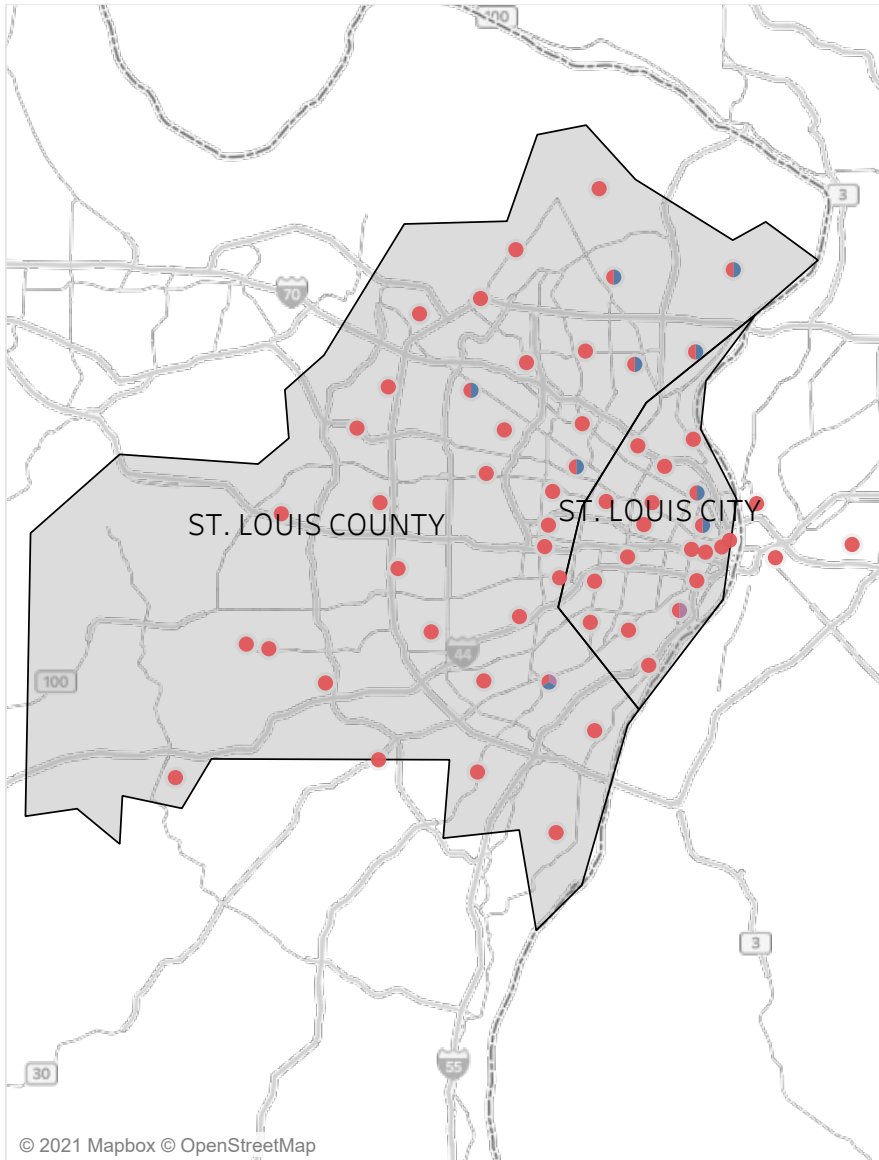

This map is showing zip codes the E&T programs reached. The green shade is showing MWA and red is for SkillUP. The golden color is where the two providers overlap. The gray areas perhaps have not been reached yet. NOTE: Any shade of color other than the three shown in the legend shows the presence of more than one provider.

■ HITE ■ MWA ■ SkillUP

Created by: FSD Operations Team
Updated: April 8, 2021

Survey counts

Metropolitan Survey Map

Metro St. Louis E&T programs survey zip codes

Kansas City area E&T programs survey zip codes

Created by: FSD Operations Team
Updated: April 8, 2021

HITE

MWA

SkillUP

Survey on Program Line

County Name	Program			Grand Total
	HITE	MWA	SkillUP	
Grand Total	12	2,179	5,682	7,873
Ripley		46	1,211	1,257
St. Louis County	1	8	808	817
St. Louis City	1	4	733	738
Jackson	1	5	374	380
Scott	1	103	256	360
St. Francois	6	249	73	328
Cass			213	213
New Madrid		46	156	202
Pemiscot		27	169	196
Dunklin		57	135	192
Mississippi	1	45	145	191
Laclede		136	49	185
Butler		153	28	181
Boone		109	65	174
Cape Girardeau		111	38	149
Howell		112	32	144
Stoddard		51	87	138
Greene	1	27	108	136
Pulaski		88	1	89
Wright		66	17	83
Camden		52	21	73
Phelps		17	56	73
Vernon			73	73
Cole		15	56	71
Bates		1	63	64
Lincoln		56	5	61
Texas		57	3	60
Jefferson			59	59
Buchanan		5	44	49
Warren		36	13	49
Wayne		41	7	48
Jasper			47	47
Marion		24	22	46
Shannon		32	14	46
Adair		27	13	40
Franklin		2	35	37
Clay		1	34	35
Monroe			33	33
Iron		27	5	32
Miller		17	15	32
Randolph		20	11	31
Ste. Genevieve		30	1	31