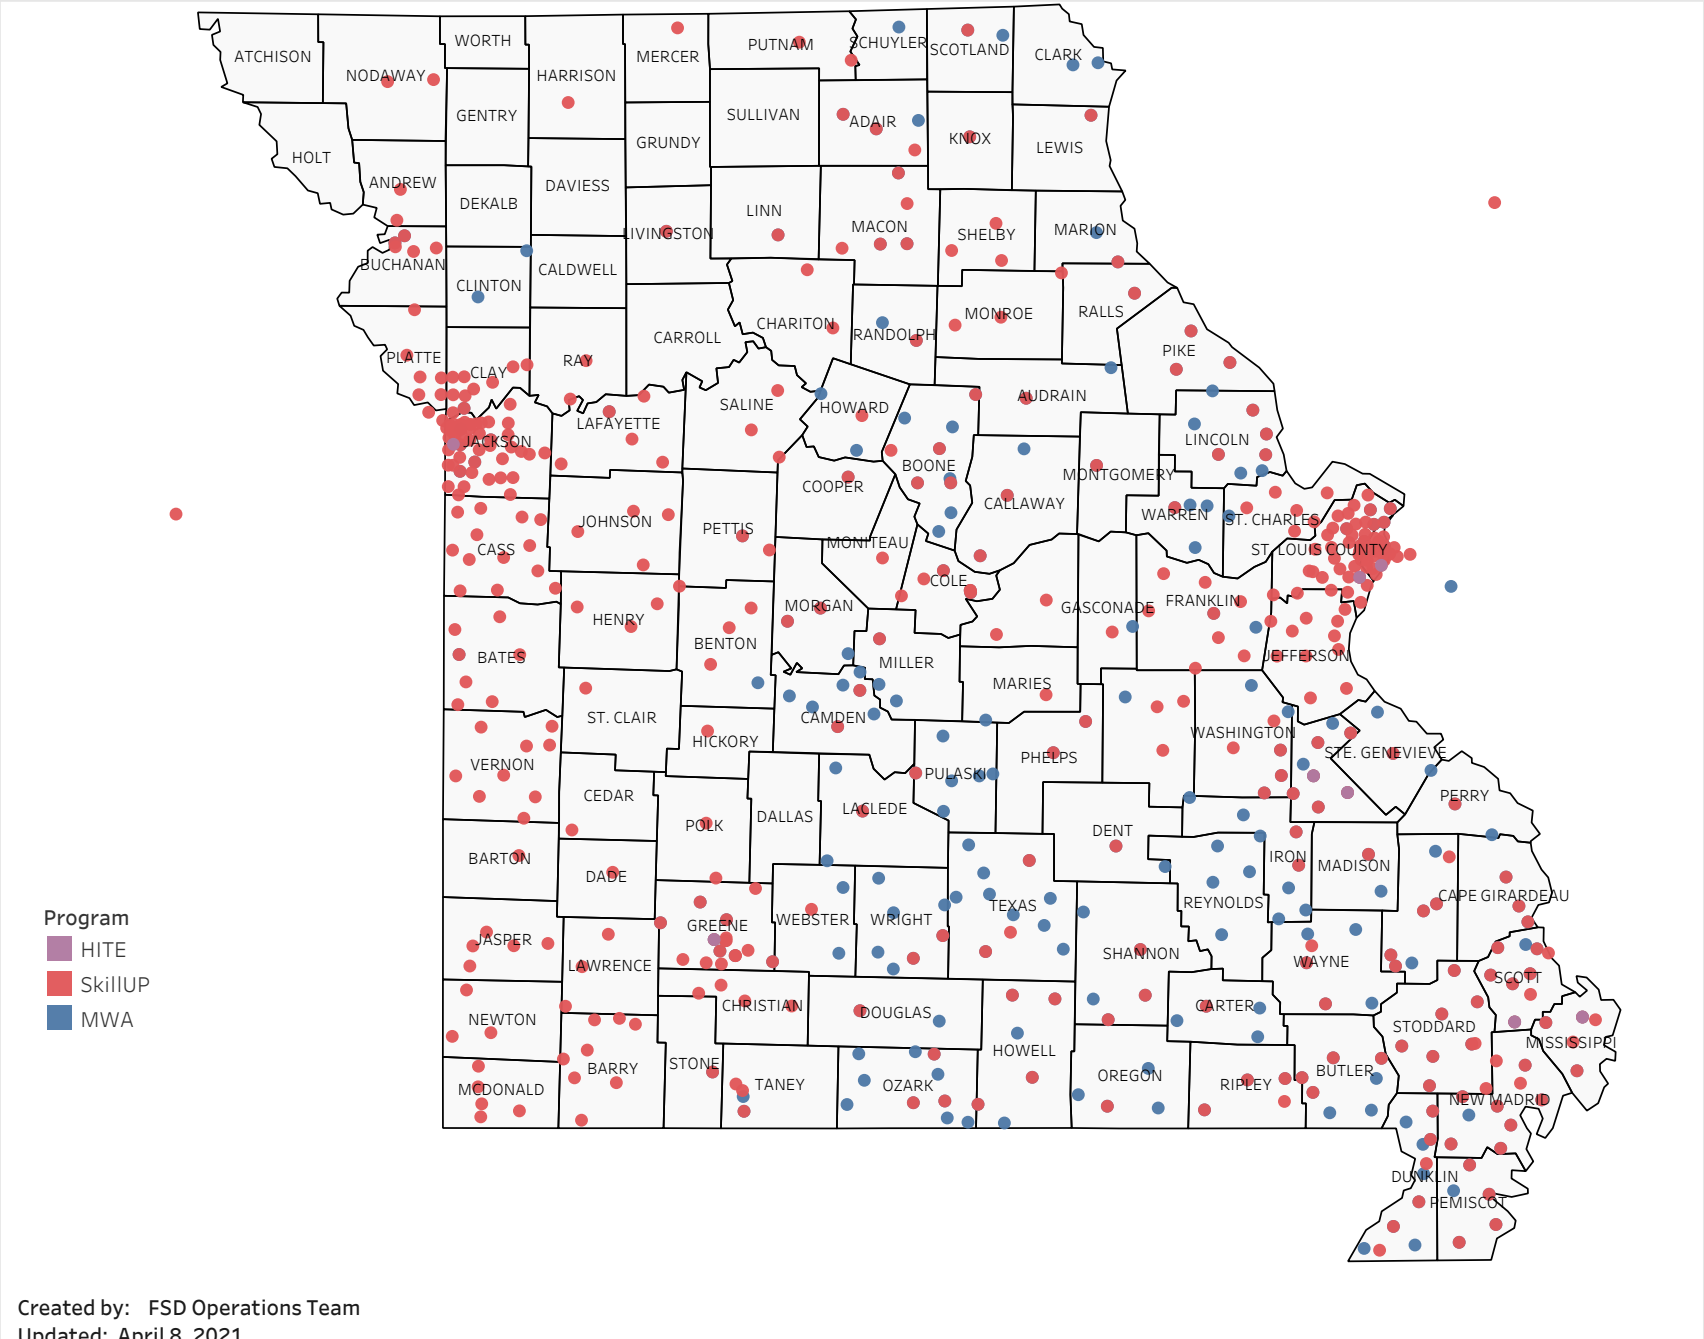

E&T Engagement Effectiveness Survey Dashboard - By Program

Created by: FSD Operations Team
 Updated: April 8, 2021

HITE MWA SkillUP

E&T Engagement Effectiveness Survey Dashboard - By Sources

Statewide Survey Map

This map is showing zip codes the E&T programs reached. The green shade is showing MWA and red is for SkillUP. The golden color is where the two providers overlap. The gray areas perhaps have not been reached yet. NOTE: Any shade of color other than the three shown in the legend shows the presence of more than one provider.

Created by: FSD Operations Team
Updated: April 8, 2021

HITE

MWA

SkillUP

Survey on Program Line

County Name	Program			Grand Total
	HITE	MWA	SkillUP	
Grand Total	12	2,179	5,682	7,873
Ripley		46	1,211	1,257
St. Louis County	1	8	808	817
St. Louis City	1	4	733	738
Jackson	1	5	374	380
Scott	1	103	256	360
St. Francois	6	249	73	328
Cass			213	213
New Madrid		46	156	202
Pemiscot		27	169	196
Dunklin		57	135	192
Mississippi	1	45	145	191
Laclede		136	49	185
Butler		153	28	181
Boone		109	65	174
Cape Girardeau		111	38	149
Howell		112	32	144
Stoddard		51	87	138
Greene	1	27	108	136
Pulaski		88	1	89
Wright		66	17	83
Camden		52	21	73
Phelps		17	56	73
Vernon			73	73
Cole		15	56	71
Bates		1	63	64
Lincoln		56	5	61
Texas		57	3	60
Jefferson			59	59
Buchanan		5	44	49
Warren		36	13	49
Wayne		41	7	48
Jasper			47	47
Marion		24	22	46
Shannon		32	14	46
Adair		27	13	40
Franklin		2	35	37
Clay		1	34	35
Monroe			33	33
Iron		27	5	32
Miller		17	15	32
Randolph		20	11	31
Ste. Genevieve		30	1	31

Survey on Program Line

County Name	HITE	Program		Grand Total
		MWA	SkillUP	
Knox		2	1	3
Linn		1	2	3
Livingston		2	1	3
Polk			3	3
Ralls		1	2	3
Dade			2	2
Gasconade		1	1	2
Hickory			2	2
Nodaway			2	2
Ray			2	2
Stone		1	1	2
Andrew			1	1
Barton			1	1
Cedar			1	1
Chariton			1	1
Harrison			1	1
Maries			1	1
Mercer			1	1
St. Clair			1	1