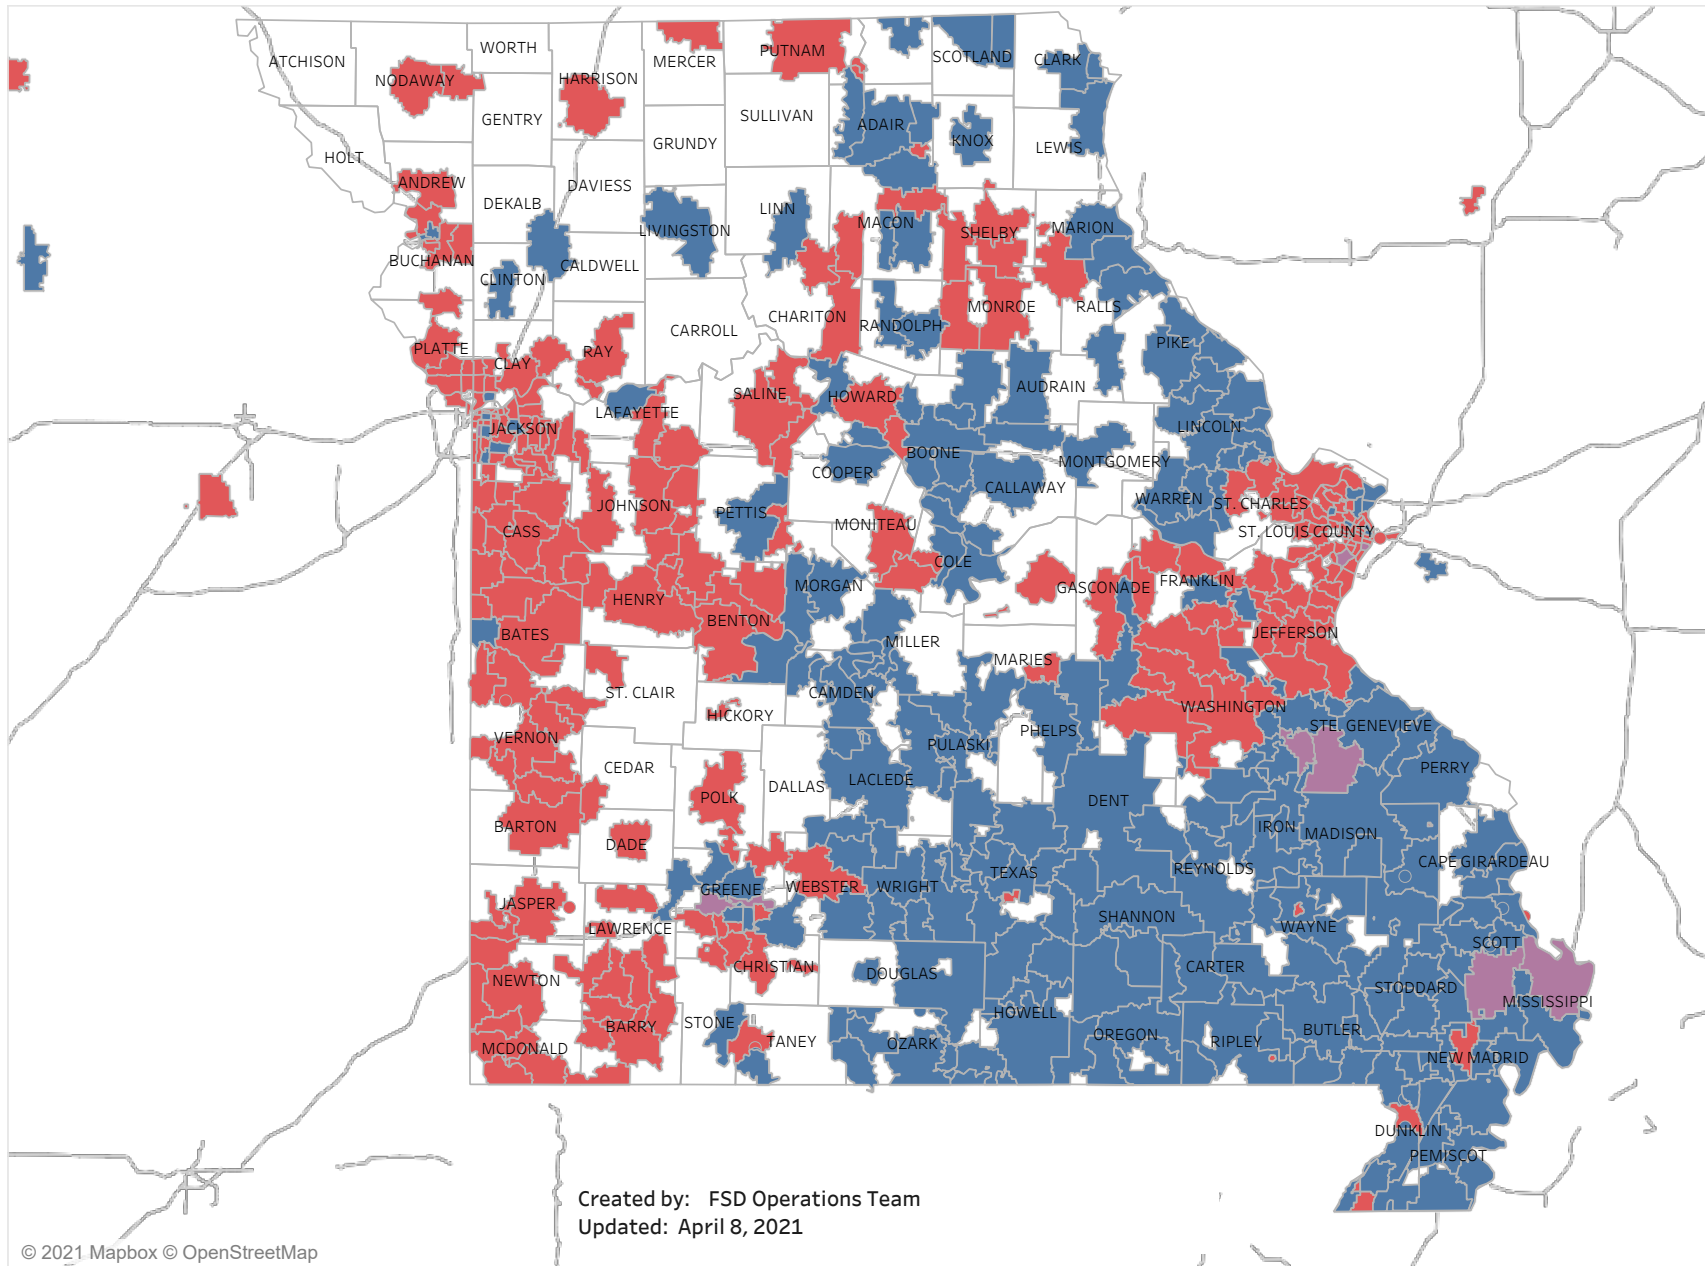

This map is showing zip codes the E&T programs reached. The green shade is showing MWA and red is for SkillUP. The golden color is where the two providers overlap. The gray areas perhaps have not been reached yet. NOTE: Any shade of color other than the three shown in the legend shows the presence of more than one provider.

■ HITE   ■ MWA   ■ SkillUP

Created by: FSD Operations Team
Updated: April 8, 2021