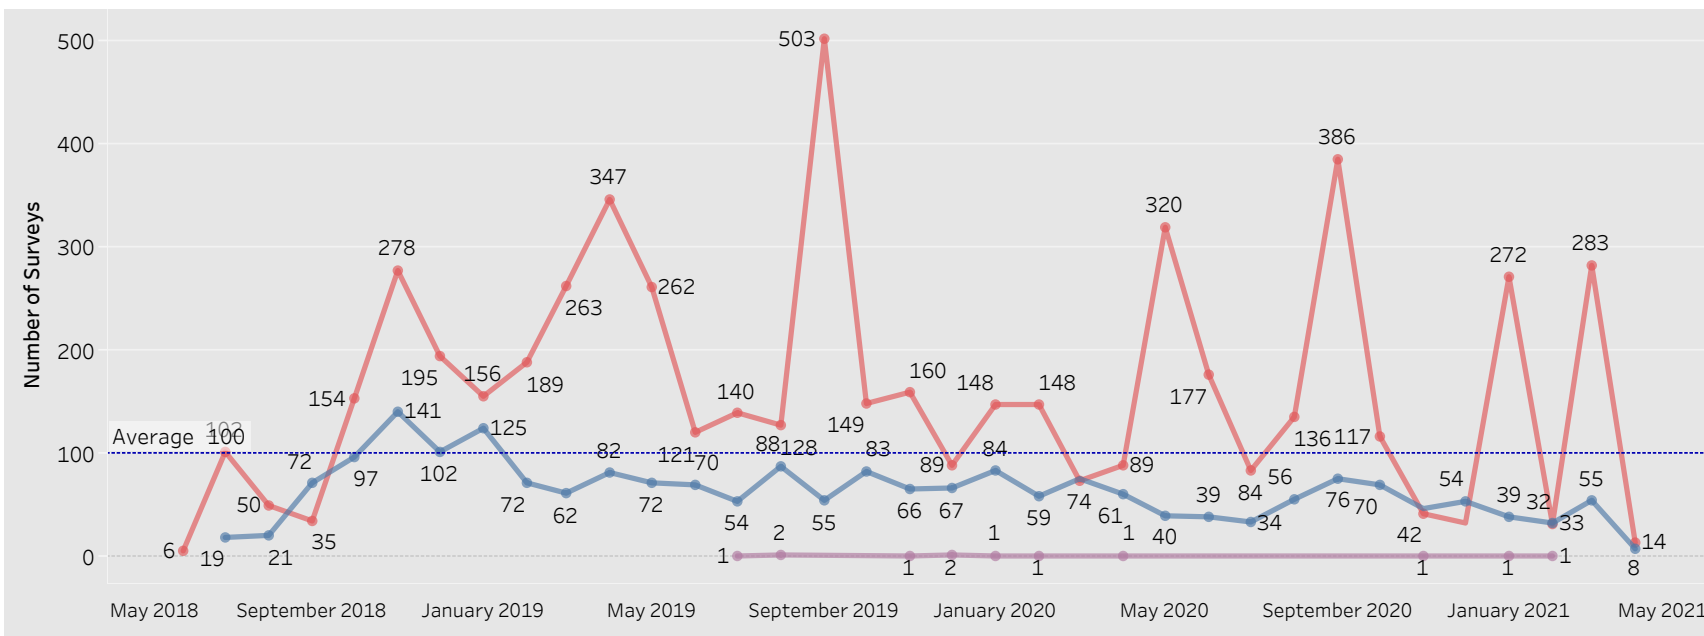

E&T Engagement Effectiveness Survey Dashboard - By Program

Created by: FSD Operations Team
 Updated: April 8, 2021

HITE MWA SkillUP

E&T Engagement Effectiveness Survey Dashboard - By Sources

Statewide Survey Map

This map is showing zip codes the E&T programs reached. The green shade is showing MWA and red is for SkillUP. The golden color is where the two providers overlap. The gray areas perhaps have not been reached yet. NOTE: Any shade of color other than the three shown in the legend shows the presence of more than one provider.