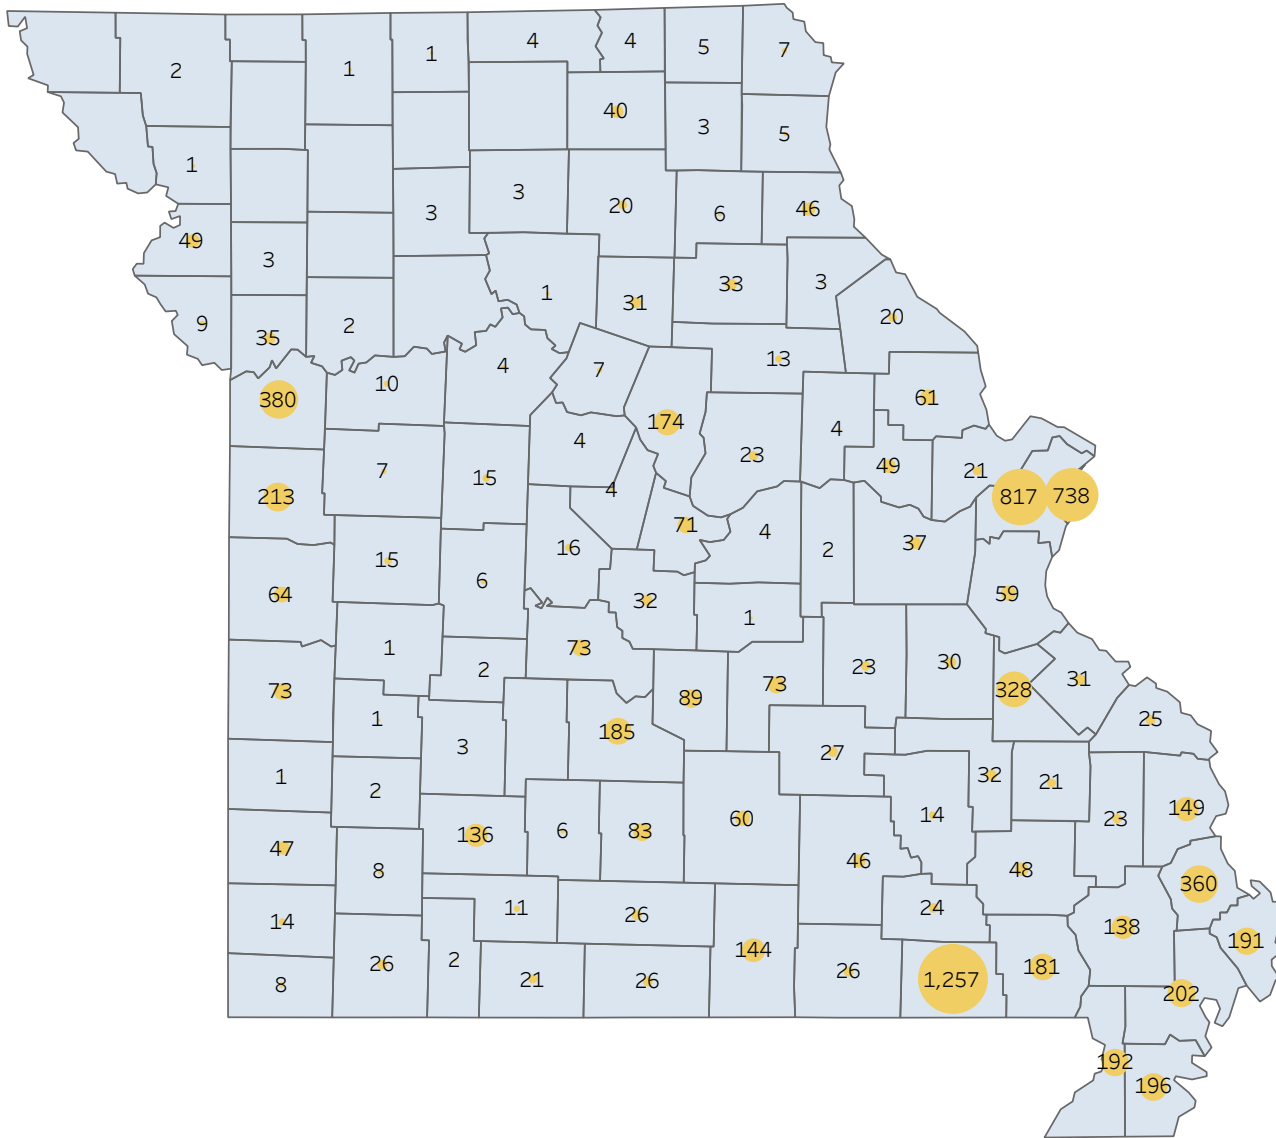

Survey counts