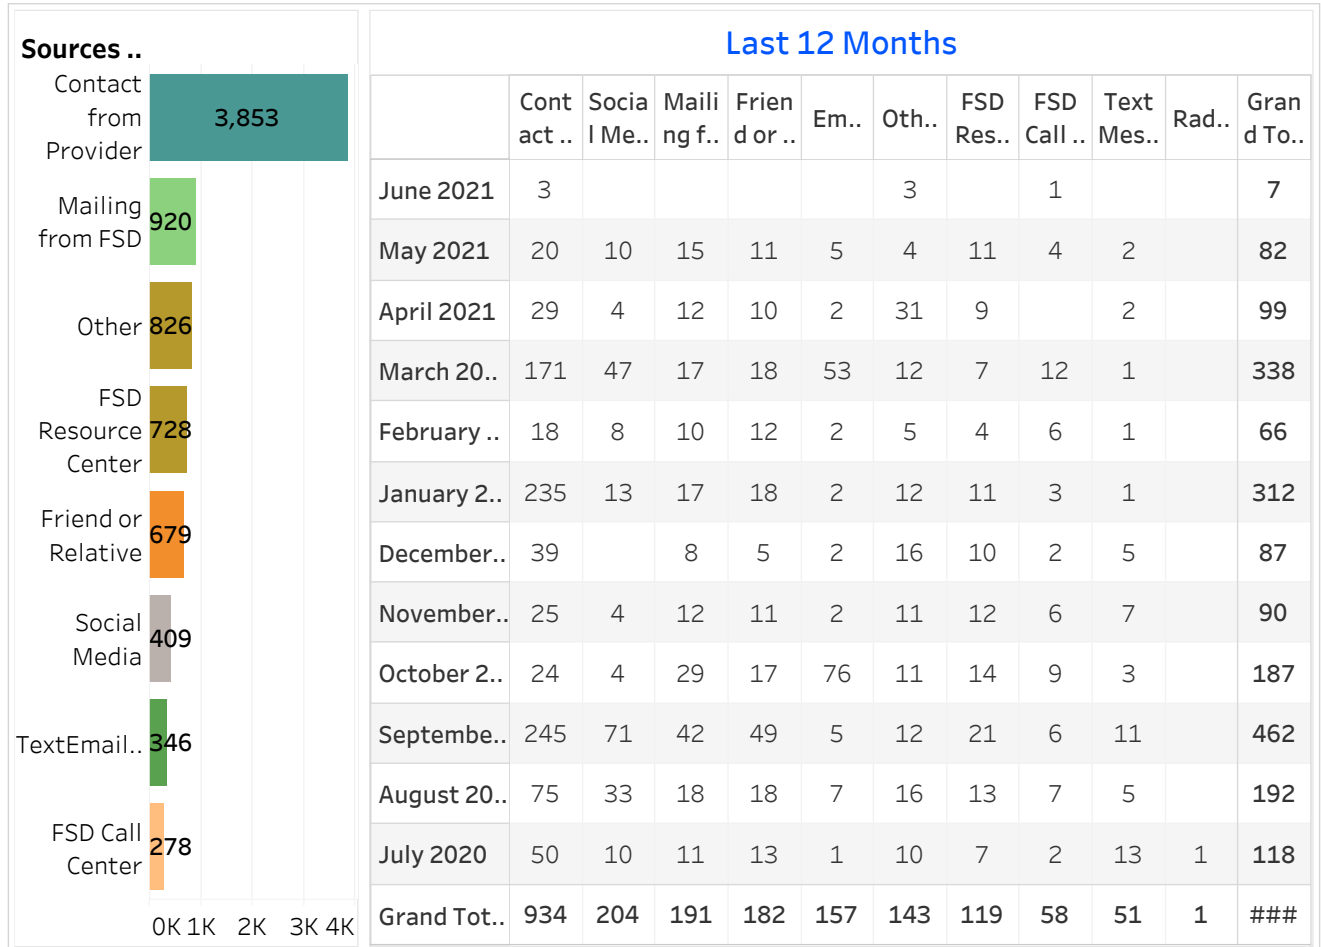

E&T Engagement Effectiveness Survey Dashboard - By Program

Created by: FSD Operations Team
 Updated: June 3, 2021

HITE MWA SkillUP

E&T Engagement Effectiveness Survey Dashboard - By Sources

Created by: FSD Operations Team
 Updated: June 3, 2021

Statewide Survey Map

Created by: FSD Operations Team

This ma.. ■ HITE ■ MWA ■ SkillUP

Metropolitan Survey Map

Metro St. Louis E&T programs
survey zip codes

Kansas City area E&T programs
survey zip codes

Created by: FSD Operations Team
Updated: June 3, 2021

■ HITE

■ MWA

■ SkillUP

Survey counts

Survey on Program Line

County Name	Program			Grand ..
	HITE	MWA	SkillUP	
Grand Total	12	2,226	5,801	8,039
Ripley		47	1,213	1,260
St. Louis County	1	8	822	831
St. Louis City	1	4	752	757
Scott	1	104	280	385
Jackson	1	5	375	381
St. Francois	6	251	75	332
New Madrid		49	167	216
Cass			213	213
Pemiscot		27	176	203
Mississippi	1	48	151	200
Dunklin		57	142	199
Laclede		137	50	187
Butler		155	28	183
Boone		111	66	177
Cape Girardeau		116	38	154
Howell		114	32	146
Stoddard		51	94	145
Greene	1	30	113	144
Pulaski		92	1	93
Wright		67	17	84
Cole		15	59	74
Camden		52	21	73
Phelps		17	56	73
Vernon			73	73
Bates		1	64	65
Lincoln		59	5	64
Jefferson			61	61
Texas		57	3	60
Warren		37	13	50
Wayne		43	7	50
Buchanan		5	44	49
Jasper			47	47
Marion		25	22	47
Shannon		32	14	46
Adair		29	13	42
Franklin		2	35	37
Clay		1	34	35
Monroe			33	33
Iron		27	5	32
Miller		17	15	32
Randolph		20	11	31
Ste. Genevieve		30	1	31
Washington		10	20	30
Dent		16	11	27
Oregon		26	1	27
Barry			26	26
Douglas		19	7	26
Ozark		24	2	26
Perry		24	2	26
Carter		21	4	25
Crawford		5	20	25
Bollinger		6	17	23