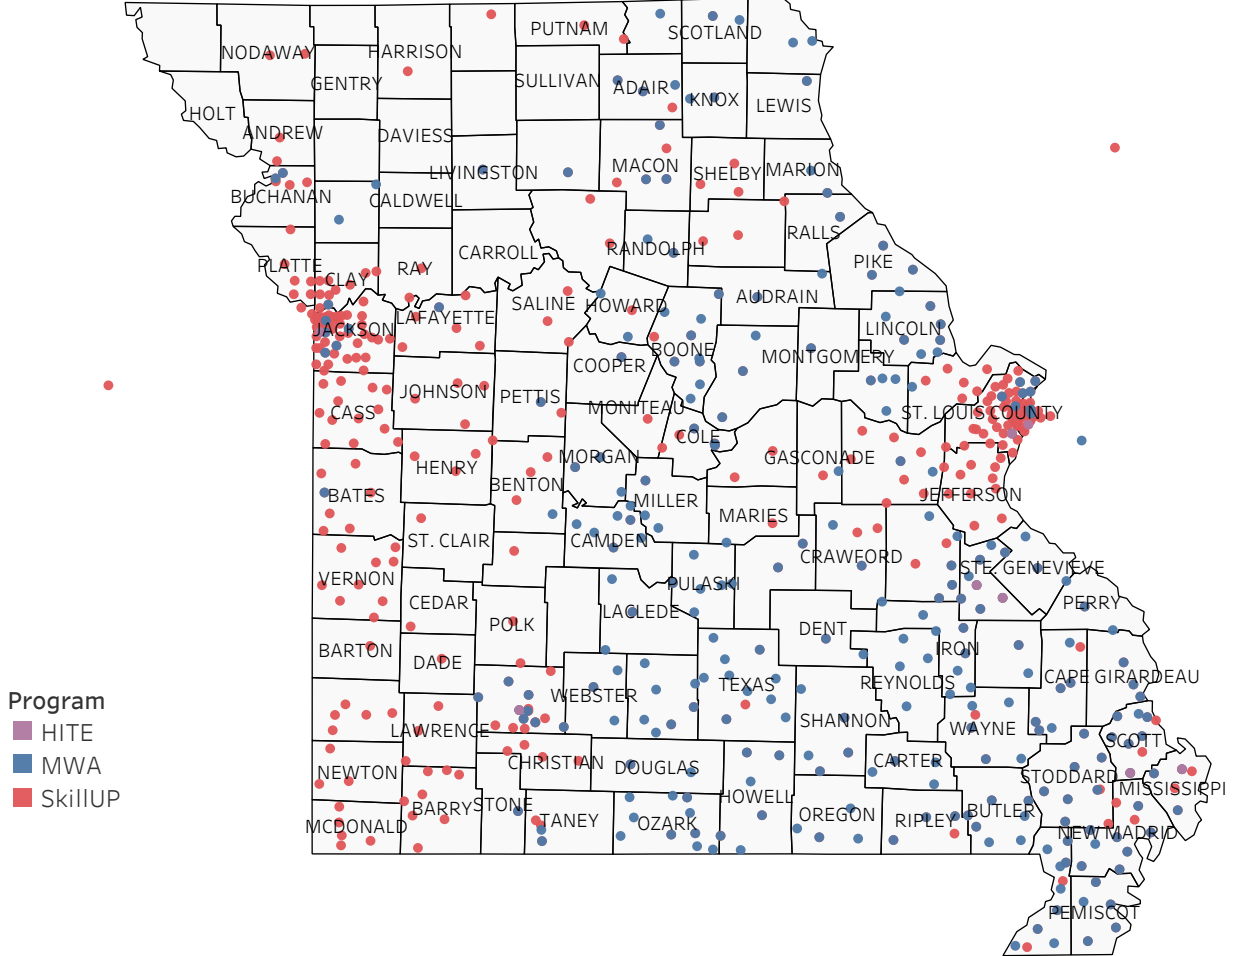

Statewide Survey Map

Created by: FSD Operations Team

This ma.. ■ HITE ■ MWA ■ SkillUP

Metropolitan Survey Map

Metro St. Louis E&T programs
survey zip codes

Kansas City area E&T programs
survey zip codes

Created by: FSD Operations Team
Updated: June 3, 2021

■ HITE

■ MWA

■ SkillUP

Survey counts

Survey on Program Line

County Name	Program			Grand ..
	HITE	MWA	SkillUP	
Grand Total	12	2,226	5,801	8,039
Ripley		47	1,213	1,260
St. Louis County	1	8	822	831
St. Louis City	1	4	752	757
Scott	1	104	280	385
Jackson	1	5	375	381
St. Francois	6	251	75	332
New Madrid		49	167	216
Cass			213	213
Pemiscot		27	176	203
Mississippi	1	48	151	200
Dunklin		57	142	199
Laclede		137	50	187
Butler		155	28	183
Boone		111	66	177
Cape Girardeau		116	38	154
Howell		114	32	146
Stoddard		51	94	145
Greene	1	30	113	144
Pulaski		92	1	93
Wright		67	17	84
Cole		15	59	74
Camden		52	21	73
Phelps		17	56	73
Vernon			73	73
Bates		1	64	65
Lincoln		59	5	64
Jefferson			61	61
Texas		57	3	60
Warren		37	13	50
Wayne		43	7	50
Buchanan		5	44	49
Jasper			47	47
Marion		25	22	47
Shannon		32	14	46
Adair		29	13	42
Franklin		2	35	37
Clay		1	34	35
Monroe			33	33
Iron		27	5	32
Miller		17	15	32
Randolph		20	11	31
Ste. Genevieve		30	1	31
Washington		10	20	30
Dent		16	11	27
Oregon		26	1	27
Barry			26	26
Douglas		19	7	26
Ozark		24	2	26
Perry		24	2	26
Carter		21	4	25
Crawford		5	20	25
Bollinger		6	17	23