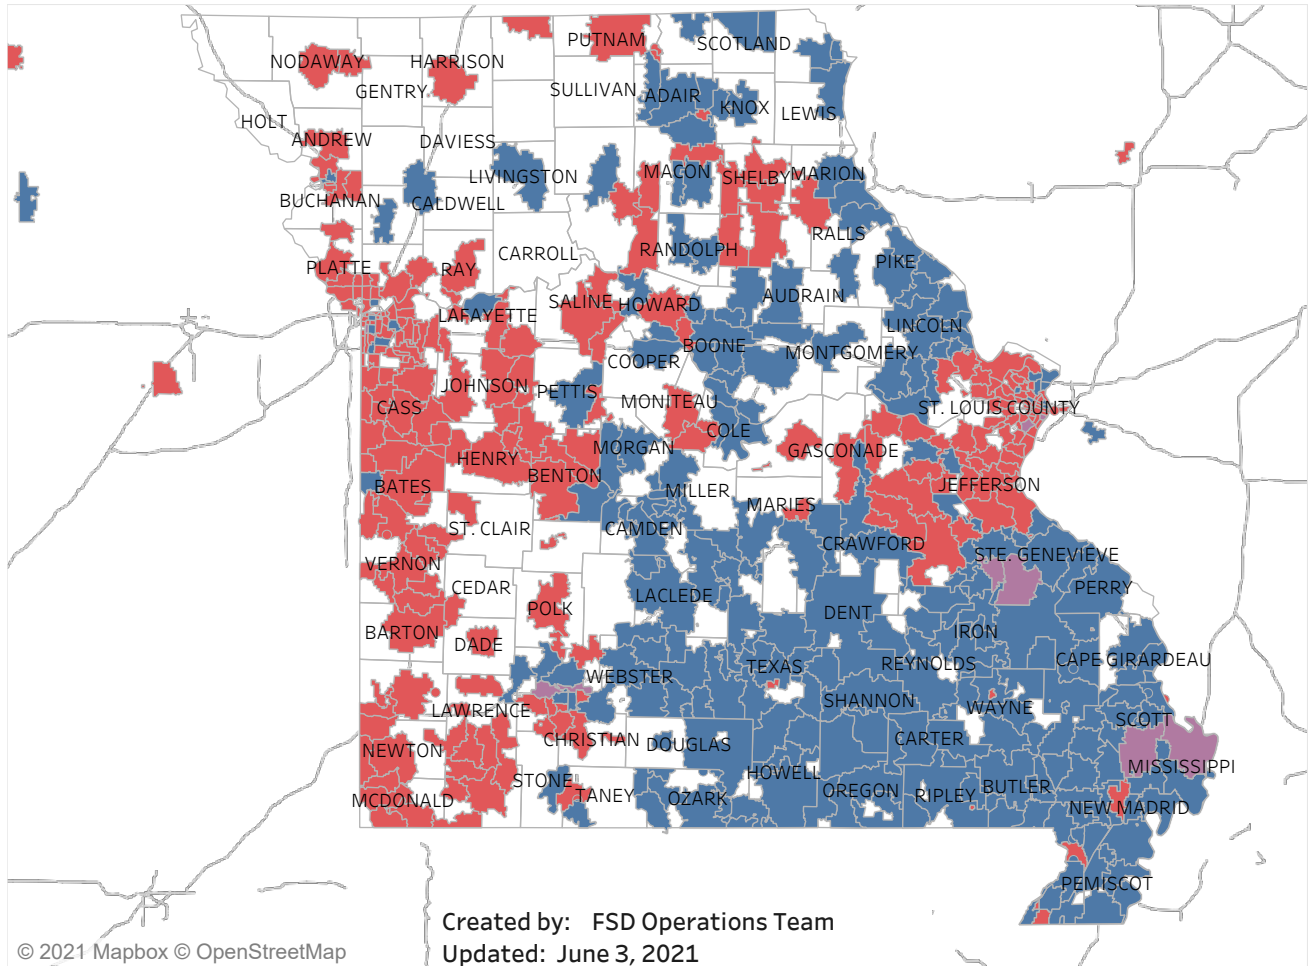

E&T Engagement Effectiveness Survey Dashboard - By Program

Created by: FSD Operations Team
 Updated: June 3, 2021

HITE MWA SkillUP

E&T Engagement Effectiveness Survey Dashboard - By Sources

Created by: FSD Operations Team
 Updated: June 3, 2021

Statewide Survey Map

Created by: FSD Operations Team

This ma.. ■ HITE ■ MWA ■ SkillUP

Metropolitan Survey Map

Metro St. Louis E&T programs
survey zip codes

Kansas City area E&T programs
survey zip codes

Created by: FSD Operations Team
Updated: June 3, 2021

■ HITE

■ MWA

■ SkillUP

Survey counts

Survey on Program Line

County Name	Program			Grand ..
	HITE	MWA	SkillUP	
Grand Total	12	2,226	5,801	8,039
Ripley		47	1,213	1,260
St. Louis County	1	8	822	831
St. Louis City	1	4	752	757
Scott	1	104	280	385
Jackson	1	5	375	381
St. Francois	6	251	75	332
New Madrid		49	167	216
Cass			213	213
Pemiscot		27	176	203
Mississippi	1	48	151	200
Dunklin		57	142	199
Laclede		137	50	187
Butler		155	28	183
Boone		111	66	177
Cape Girardeau		116	38	154
Howell		114	32	146
Stoddard		51	94	145
Greene	1	30	113	144
Pulaski		92	1	93
Wright		67	17	84
Cole		15	59	74
Camden		52	21	73
Phelps		17	56	73
Vernon			73	73
Bates		1	64	65
Lincoln		59	5	64
Jefferson			61	61
Texas		57	3	60
Warren		37	13	50
Wayne		43	7	50
Buchanan		5	44	49
Jasper			47	47
Marion		25	22	47
Shannon		32	14	46
Adair		29	13	42
Franklin		2	35	37
Clay		1	34	35
Monroe			33	33
Iron		27	5	32
Miller		17	15	32
Randolph		20	11	31
Ste. Genevieve		30	1	31
Washington		10	20	30
Dent		16	11	27
Oregon		26	1	27
Barry			26	26
Douglas		19	7	26
Ozark		24	2	26
Perry		24	2	26
Carter		21	4	25
Crawford		5	20	25
Bollinger		6	17	23