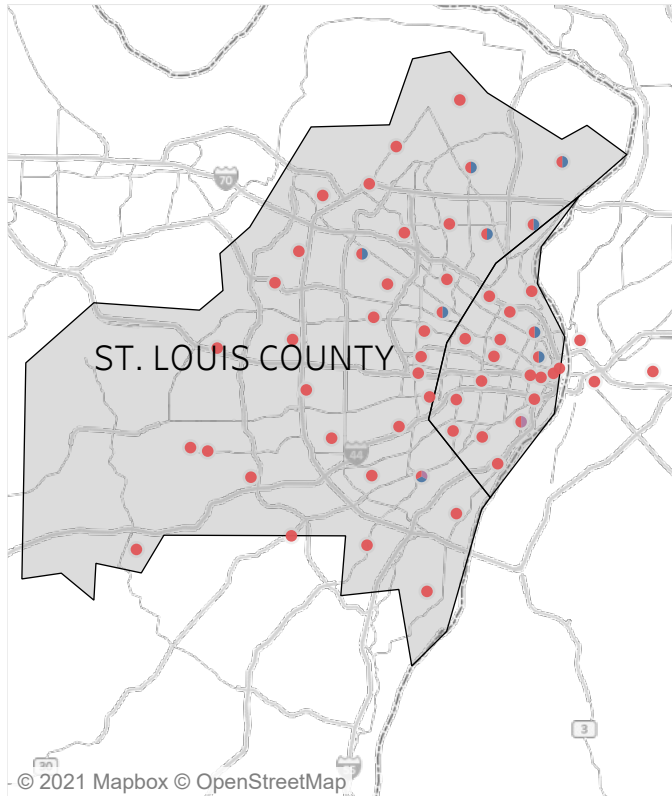

Statewide Survey Map

Created by: FSD Operations Team

This ma.. ■ HITE ■ MWA ■ SkillUP

Metropolitan Survey Map

Metro St. Louis E&T programs
survey zip codes

Kansas City area E&T programs
survey zip codes

Created by: FSD Operations Team
Updated: June 3, 2021

■ HITE

■ MWA

■ SkillUP

Survey counts

Survey on Program Line

County Name	Program			Grand ..
	HITE	MWA	SkillUP	
Grand Total	12	2,226	5,801	8,039
Ripley		47	1,213	1,260
St. Louis County	1	8	822	831
St. Louis City	1	4	752	757
Scott	1	104	280	385
Jackson	1	5	375	381
St. Francois	6	251	75	332
New Madrid		49	167	216
Cass			213	213
Pemiscot		27	176	203
Mississippi	1	48	151	200
Dunklin		57	142	199
Laclede		137	50	187
Butler		155	28	183
Boone		111	66	177
Cape Girardeau		116	38	154
Howell		114	32	146
Stoddard		51	94	145
Greene	1	30	113	144
Pulaski		92	1	93
Wright		67	17	84
Cole		15	59	74
Camden		52	21	73
Phelps		17	56	73
Vernon			73	73
Bates		1	64	65
Lincoln		59	5	64
Jefferson			61	61
Texas		57	3	60
Warren		37	13	50
Wayne		43	7	50
Buchanan		5	44	49
Jasper			47	47
Marion		25	22	47
Shannon		32	14	46
Adair		29	13	42
Franklin		2	35	37
Clay		1	34	35
Monroe			33	33
Iron		27	5	32
Miller		17	15	32
Randolph		20	11	31
Ste. Genevieve		30	1	31
Washington		10	20	30
Dent		16	11	27
Oregon		26	1	27
Barry			26	26
Douglas		19	7	26
Ozark		24	2	26
Perry		24	2	26
Carter		21	4	25
Crawford		5	20	25
Bollinger		6	17	23