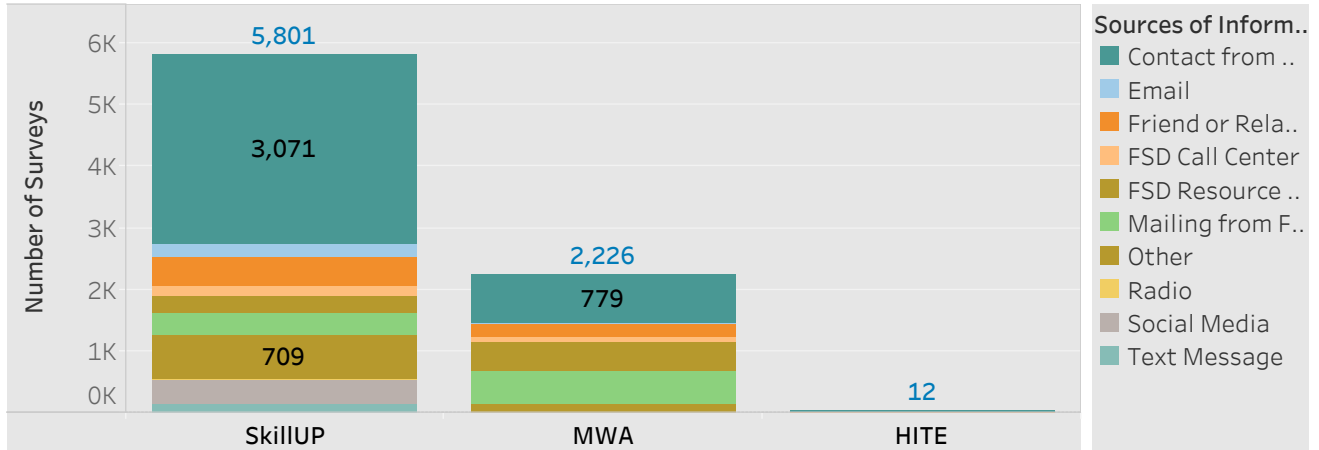

E&T Engagement Effectiveness Survey Dashboard - By Program

Created by: FSD Operations Team
 Updated: June 3, 2021

HITE MWA SkillUP

E&T Engagement Effectiveness Survey Dashboard - By Sources

Created by: FSD Operations Team
 Updated: June 3, 2021

Statewide Survey Map

Created by: FSD Operations Team

This ma.. ■ HITE ■ MWA ■ SkillUP

Metropolitan Survey Map

Metro St. Louis E&T programs
survey zip codes

Kansas City area E&T programs
survey zip codes

Created by: FSD Operations Team
Updated: June 3, 2021

■ HITE

■ MWA

■ SkillUP

Survey counts

Survey on Program Line

County Name	Program			Grand ..
	HITE	MWA	SkillUP	
Grand Total	12	2,226	5,801	8,039
Ripley		47	1,213	1,260
St. Louis County	1	8	822	831
St. Louis City	1	4	752	757
Scott	1	104	280	385
Jackson	1	5	375	381
St. Francois	6	251	75	332
New Madrid		49	167	216
Cass			213	213
Pemiscot		27	176	203
Mississippi	1	48	151	200
Dunklin		57	142	199
Laclede		137	50	187
Butler		155	28	183
Boone		111	66	177
Cape Girardeau		116	38	154
Howell		114	32	146
Stoddard		51	94	145
Greene	1	30	113	144
Pulaski		92	1	93
Wright		67	17	84
Cole		15	59	74
Camden		52	21	73
Phelps		17	56	73
Vernon			73	73
Bates		1	64	65
Lincoln		59	5	64
Jefferson			61	61
Texas		57	3	60
Warren		37	13	50
Wayne		43	7	50
Buchanan		5	44	49
Jasper			47	47
Marion		25	22	47
Shannon		32	14	46
Adair		29	13	42
Franklin		2	35	37
Clay		1	34	35
Monroe			33	33
Iron		27	5	32
Miller		17	15	32
Randolph		20	11	31
Ste. Genevieve		30	1	31
Washington		10	20	30
Dent		16	11	27
Oregon		26	1	27
Barry			26	26
Douglas		19	7	26
Ozark		24	2	26
Perry		24	2	26
Carter		21	4	25
Crawford		5	20	25
Bollinger		6	17	23