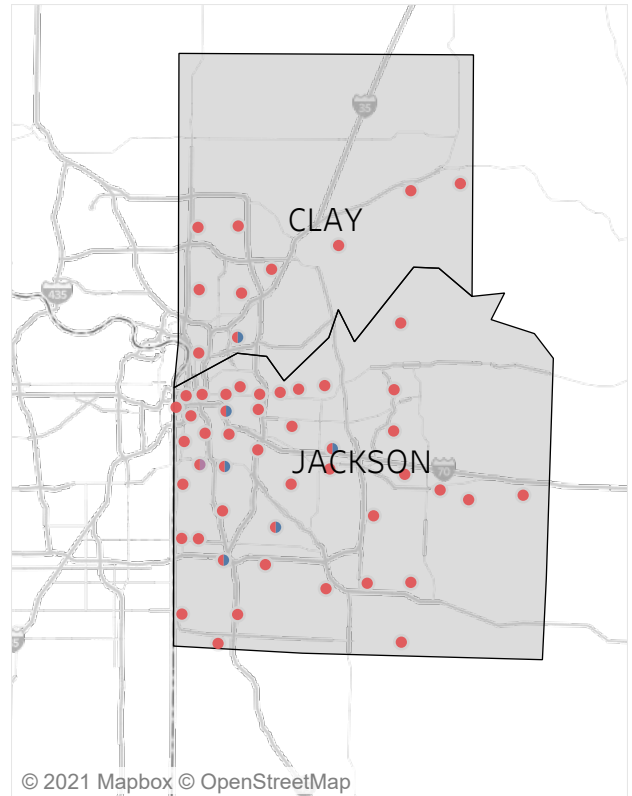

Statewide Survey Map

Created by: FSD Operations Team

This ma.. ■ HITE ■ MWA ■ SkillUP

Metropolitan Survey Map

Metro St. Louis E&T programs
survey zip codes

Kansas City area E&T programs
survey zip codes

Created by: FSD Operations Team
Updated: June 3, 2021

■ HITE

■ MWA

■ SkillUP

Survey counts

Survey on Program Line

County Name	Program			Grand ..
	HITE	MWA	SkillUP	
Grand Total	12	2,226	5,801	8,039
Ripley		47	1,213	1,260
St. Louis County	1	8	822	831
St. Louis City	1	4	752	757
Scott	1	104	280	385
Jackson	1	5	375	381
St. Francois	6	251	75	332
New Madrid		49	167	216
Cass			213	213
Pemiscot		27	176	203
Mississippi	1	48	151	200
Dunklin		57	142	199
Laclede		137	50	187
Butler		155	28	183
Boone		111	66	177
Cape Girardeau		116	38	154
Howell		114	32	146
Stoddard		51	94	145
Greene	1	30	113	144
Pulaski		92	1	93
Wright		67	17	84
Cole		15	59	74
Camden		52	21	73
Phelps		17	56	73
Vernon			73	73
Bates		1	64	65
Lincoln		59	5	64
Jefferson			61	61
Texas		57	3	60
Warren		37	13	50
Wayne		43	7	50
Buchanan		5	44	49
Jasper			47	47
Marion		25	22	47
Shannon		32	14	46
Adair		29	13	42
Franklin		2	35	37
Clay		1	34	35
Monroe			33	33
Iron		27	5	32
Miller		17	15	32
Randolph		20	11	31
Ste. Genevieve		30	1	31
Washington		10	20	30
Dent		16	11	27
Oregon		26	1	27
Barry			26	26
Douglas		19	7	26
Ozark		24	2	26
Perry		24	2	26
Carter		21	4	25
Crawford		5	20	25
Bollinger		6	17	23