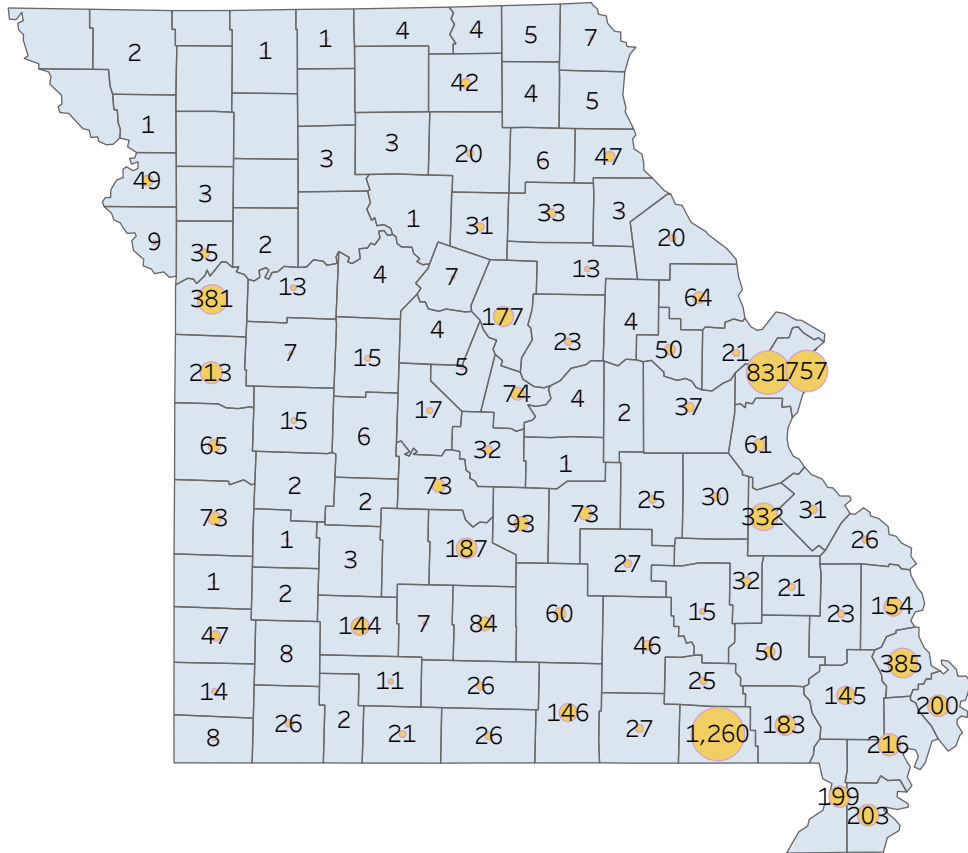

Statewide Survey Map

Created by: FSD Operations Team

This ma.. ■ HITE ■ MWA ■ SkillUP

Metropolitan Survey Map

Metro St. Louis E&T programs
survey zip codes

Kansas City area E&T programs
survey zip codes

Created by: FSD Operations Team
Updated: June 3, 2021

■ HITE

■ MWA

■ SkillUP

Survey counts

Survey on Program Line

County Name	Program			Grand ..
	HITE	MWA	SkillUP	
Grand Total	12	2,226	5,801	8,039
Ripley		47	1,213	1,260
St. Louis County	1	8	822	831
St. Louis City	1	4	752	757
Scott	1	104	280	385
Jackson	1	5	375	381
St. Francois	6	251	75	332
New Madrid		49	167	216
Cass			213	213
Pemiscot		27	176	203
Mississippi	1	48	151	200
Dunklin		57	142	199
Laclede		137	50	187
Butler		155	28	183
Boone		111	66	177
Cape Girardeau		116	38	154
Howell		114	32	146
Stoddard		51	94	145
Greene	1	30	113	144
Pulaski		92	1	93
Wright		67	17	84
Cole		15	59	74
Camden		52	21	73
Phelps		17	56	73
Vernon			73	73
Bates		1	64	65
Lincoln		59	5	64
Jefferson			61	61
Texas		57	3	60
Warren		37	13	50
Wayne		43	7	50
Buchanan		5	44	49
Jasper			47	47
Marion		25	22	47
Shannon		32	14	46
Adair		29	13	42
Franklin		2	35	37
Clay		1	34	35
Monroe			33	33
Iron		27	5	32
Miller		17	15	32
Randolph		20	11	31
Ste. Genevieve		30	1	31
Washington		10	20	30
Dent		16	11	27
Oregon		26	1	27
Barry			26	26
Douglas		19	7	26
Ozark		24	2	26
Perry		24	2	26
Carter		21	4	25
Crawford		5	20	25
Bollinger		6	17	23