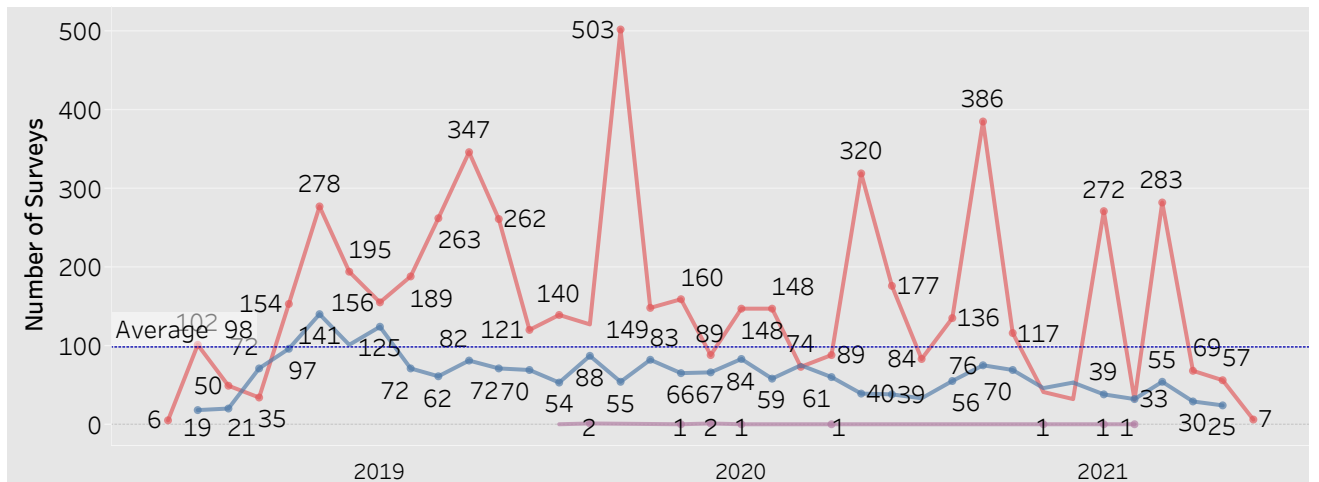

E&T Engagement Effectiveness Survey Dashboard - By Program

Created by: FSD Operations Team
 Updated: June 3, 2021

HITE MWA SkillUP

E&T Engagement Effectiveness Survey Dashboard - By Sources

Created by: FSD Operations Team
 Updated: June 3, 2021

Statewide Survey Map

Created by: FSD Operations Team

This ma.. ■ HITE ■ MWA ■ SkillUP

Metropolitan Survey Map

Metro St. Louis E&T programs
survey zip codes

Kansas City area E&T programs
survey zip codes

Created by: FSD Operations Team
Updated: June 3, 2021

■ HITE

■ MWA

■ SkillUP

Survey counts

Survey on Program Line

County Name	Program			Grand ..
	HITE	MWA	SkillUP	
Grand Total	12	2,226	5,801	8,039
Ripley		47	1,213	1,260
St. Louis County	1	8	822	831
St. Louis City	1	4	752	757
Scott	1	104	280	385
Jackson	1	5	375	381
St. Francois	6	251	75	332
New Madrid		49	167	216
Cass			213	213
Pemiscot		27	176	203
Mississippi	1	48	151	200
Dunklin		57	142	199
Laclede		137	50	187
Butler		155	28	183
Boone		111	66	177
Cape Girardeau		116	38	154
Howell		114	32	146
Stoddard		51	94	145
Greene	1	30	113	144
Pulaski		92	1	93
Wright		67	17	84
Cole		15	59	74
Camden		52	21	73
Phelps		17	56	73
Vernon			73	73
Bates		1	64	65
Lincoln		59	5	64
Jefferson			61	61
Texas		57	3	60
Warren		37	13	50
Wayne		43	7	50
Buchanan		5	44	49
Jasper			47	47
Marion		25	22	47
Shannon		32	14	46
Adair		29	13	42
Franklin		2	35	37
Clay		1	34	35
Monroe			33	33
Iron		27	5	32
Miller		17	15	32
Randolph		20	11	31
Ste. Genevieve		30	1	31
Washington		10	20	30
Dent		16	11	27
Oregon		26	1	27
Barry			26	26
Douglas		19	7	26
Ozark		24	2	26
Perry		24	2	26
Carter		21	4	25
Crawford		5	20	25
Bollinger		6	17	23