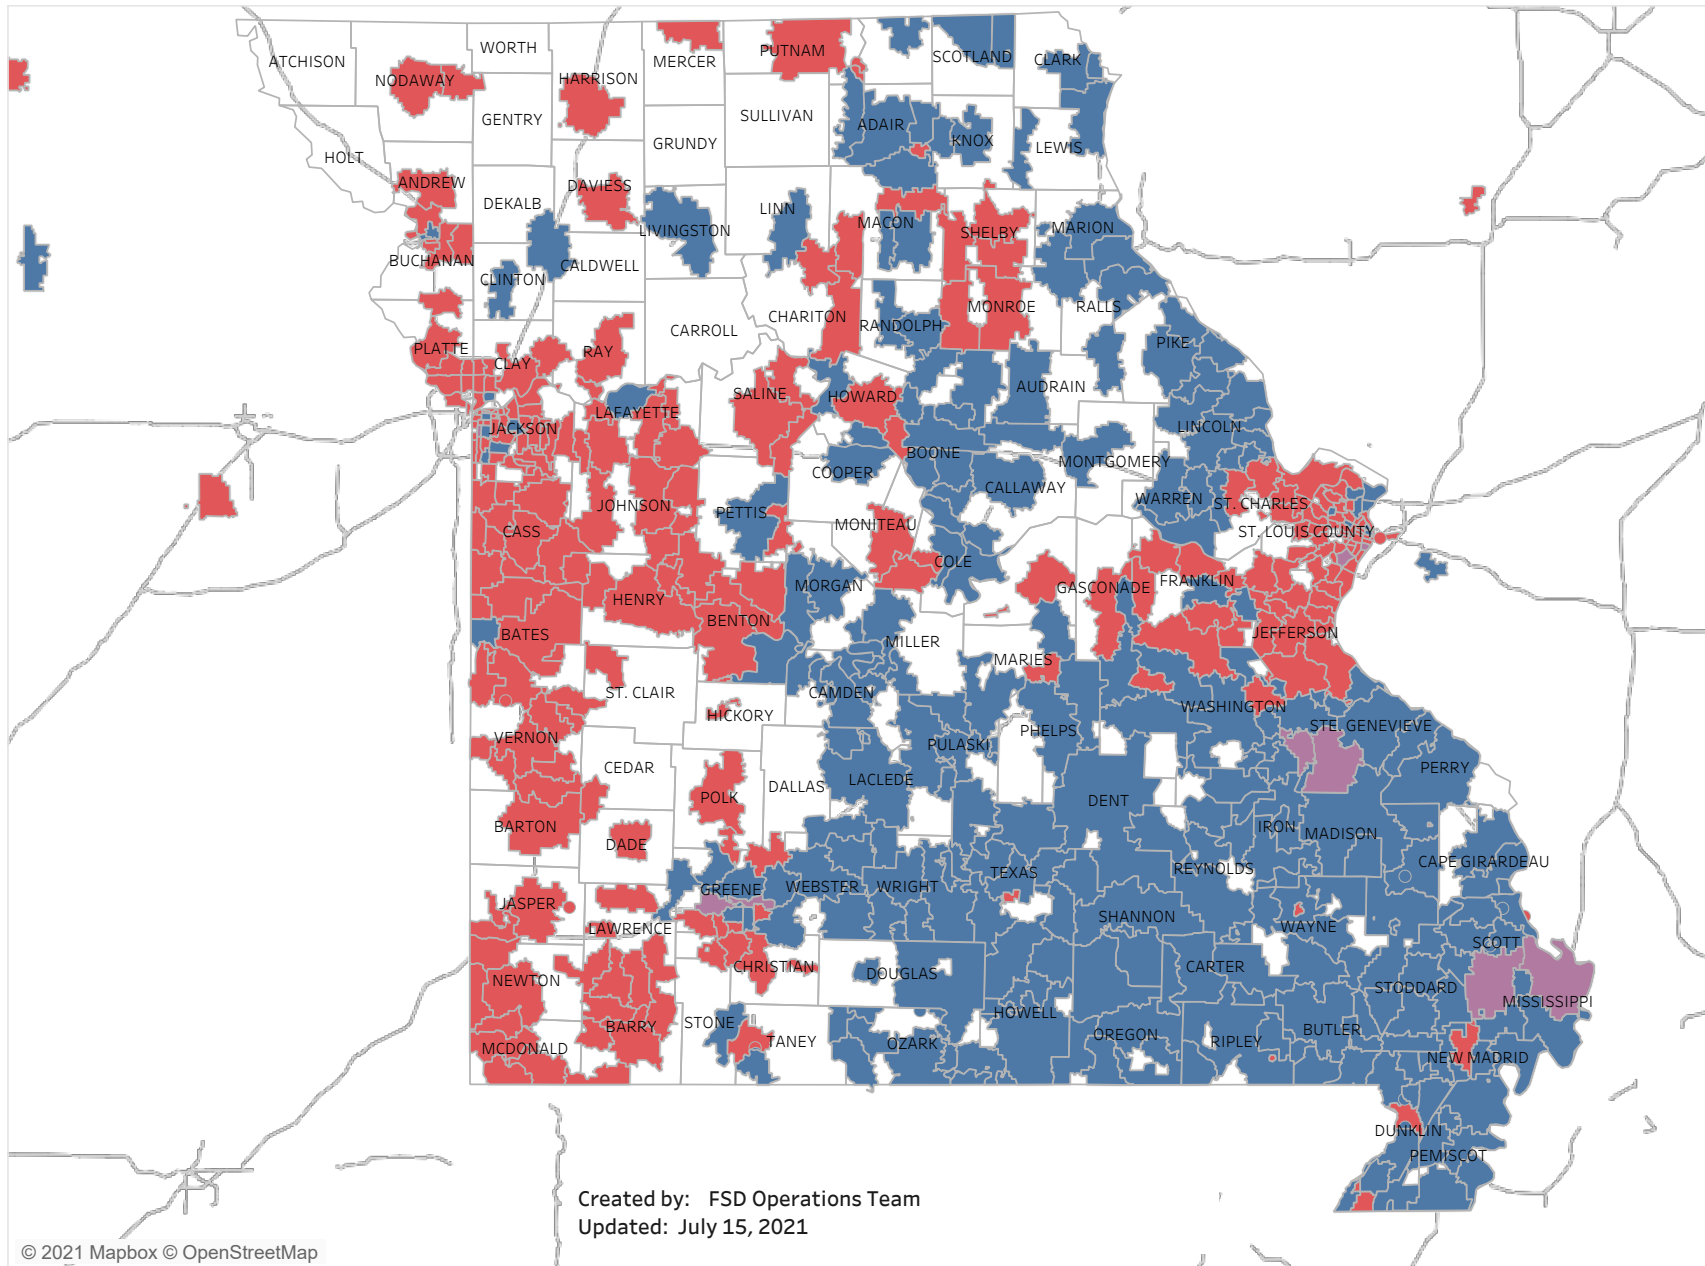

This map is showing zip codes the E&T programs reached. The green shade is showing MWA and red is for SkillUP. The golden color is where the two providers overlap. The gray areas perhaps have not been reached yet. NOTE: Any shade of color other than the three shown in the legend shows the presence of more than one provider.

■ HITE   ■ MWA   ■ SkillUP