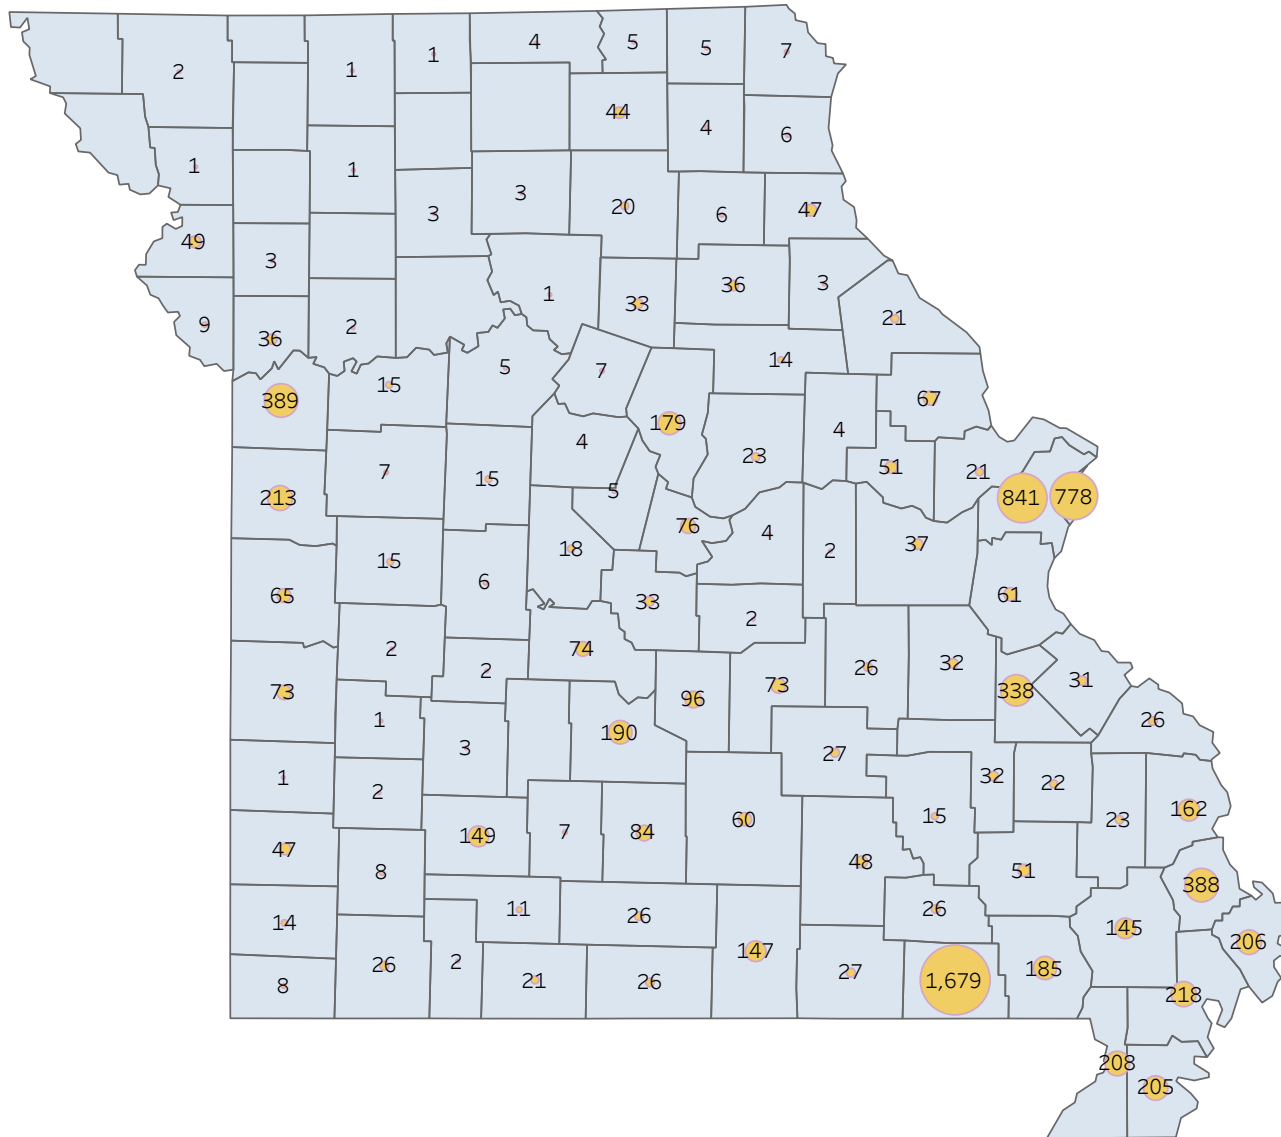

Updated: July 15, 2021

Statewide Survey Map

This map is showing zip codes the E&T programs reached. The green shade is showing MWA and red is for SkillUP. The golden color is where the two providers overlap. The gray areas perhaps have not been reached yet. NOTE: Any shade of color other than the three shown in the legend shows the presence of more than one provider.

■ HITE ■ MWA ■ SkillUP

Metropolitan Survey Map

Metro St. Louis E&T programs survey zip codes

Kansas City area E&T programs survey zip codes

Created by: FSD Operations Team
Updated: July 15, 2021

HITE

MWA

SkillUP

Survey counts

Survey on Program Line

County Name	Program			Grand Total
	HITE	MWA	SkillUP	
Grand Total	13	2,279	6,291	8,583
Ripley		47	1,632	1,679
St. Louis County	1	8	832	841
St. Louis City	1	4	773	778
Jackson	1	5	383	389
Scott	1	106	281	388
St. Francois	7	254	77	338
New Madrid		49	169	218
Cass			213	213
Dunklin		57	151	208
Mississippi	1	48	157	206
Pemiscot		27	178	205
Laclede		140	50	190
Butler		157	28	185
Boone		111	68	179
Cape Girardeau		123	39	162
Greene	1	35	113	149
Howell		115	32	147
Stoddard		51	94	145
Pulaski		95	1	96
Wright		67	17	84
Cole		17	59	76
Camden		53	21	74
Phelps		17	56	73
Vernon			73	73
Lincoln		62	5	67
Bates		1	64	65
Jefferson			61	61
Texas		57	3	60
Warren		38	13	51
Wayne		44	7	51
Buchanan		5	44	49
Shannon		34	14	48
Jasper			47	47
Marion		25	22	47
Adair		31	13	44
Franklin		2	35	37
Clay		1	35	36
Monroe		3	33	36
Miller		18	15	33
Randolph		22	11	33
Iron		27	5	32
Washington		11	21	32

Survey on Program Line

County Name	HITE	Program		Grand Total
		MWA	SkillUP	
Clinton		3		3
Linn		1	2	3
Livingston		2	1	3
Polk			3	3
Ralls		1	2	3
Dade			2	2
Gasconade		1	1	2
Hickory			2	2
Maries		1	1	2
Nodaway			2	2
Ray			2	2
St. Clair			2	2
Stone		1	1	2
Andrew			1	1
Barton			1	1
Cedar			1	1
Chariton			1	1
Daviess			1	1
Harrison			1	1
Mercer			1	1