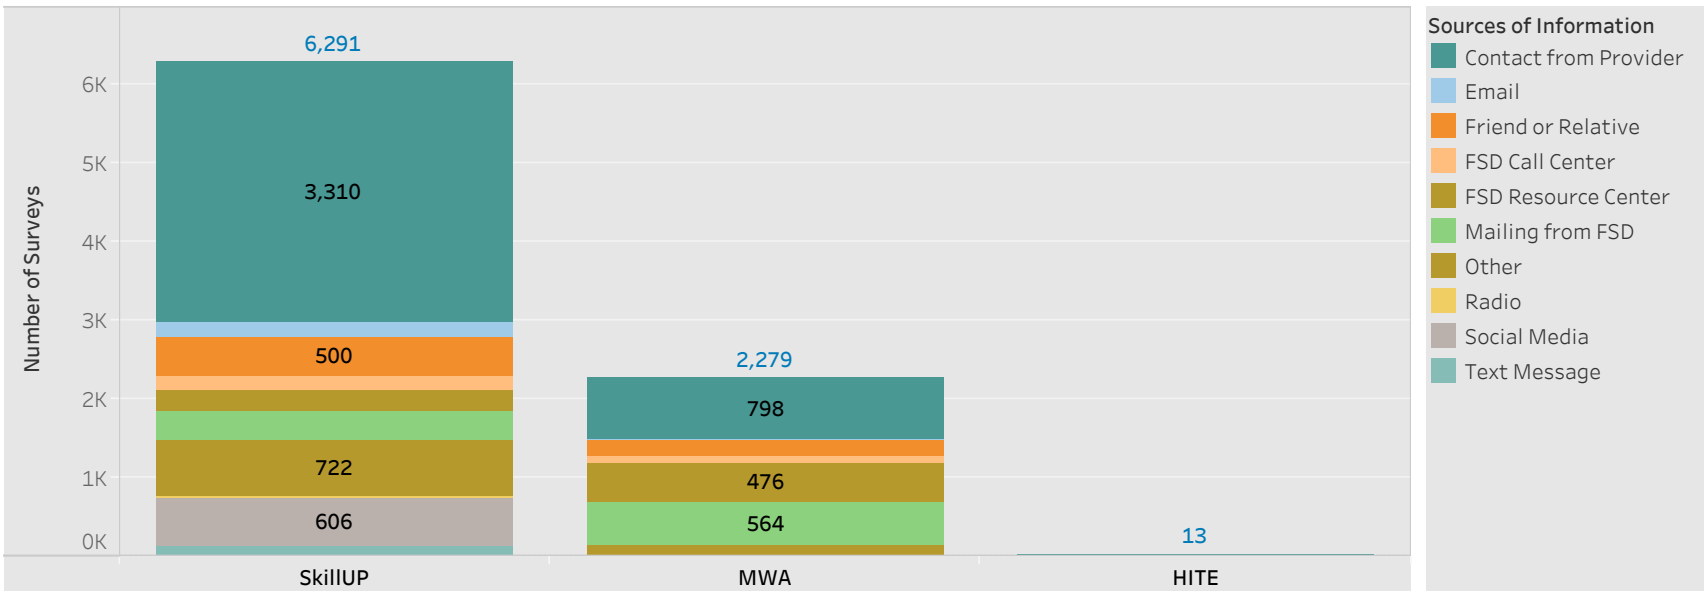

E&T Engagement Effectiveness Survey Dashboard - By Program

Created by: FSD Operations Team
 Updated: July 15, 2021

■ HITE ■ MWA ■ SkillUP

E&T Engagement Effectiveness Survey Dashboard - By Sources

Created by: FSD Operations Team

Updated: July 15, 2021

Statewide Survey Map

This map is showing zip codes the E&T programs reached. The green shade is showing MWA and red is for SkillUP. The golden color is where the two providers overlap. The gray areas perhaps have not been reached yet. NOTE: Any shade of color other than the three shown in the legend shows the presence of more than one provider.

■ HITE ■ MWA ■ SkillUP

Metropolitan Survey Map

Metro St. Louis E&T programs survey zip codes

Kansas City area E&T programs survey zip codes

Created by: FSD Operations Team
Updated: July 15, 2021

HITE

MWA

SkillUP

Survey counts

Survey on Program Line

County Name	Program			Grand Total
	HITE	MWA	SkillUP	
Grand Total	13	2,279	6,291	8,583
Ripley		47	1,632	1,679
St. Louis County	1	8	832	841
St. Louis City	1	4	773	778
Jackson	1	5	383	389
Scott	1	106	281	388
St. Francois	7	254	77	338
New Madrid		49	169	218
Cass			213	213
Dunklin		57	151	208
Mississippi	1	48	157	206
Pemiscot		27	178	205
Laclede		140	50	190
Butler		157	28	185
Boone		111	68	179
Cape Girardeau		123	39	162
Greene	1	35	113	149
Howell		115	32	147
Stoddard		51	94	145
Pulaski		95	1	96
Wright		67	17	84
Cole		17	59	76
Camden		53	21	74
Phelps		17	56	73
Vernon			73	73
Lincoln		62	5	67
Bates		1	64	65
Jefferson			61	61
Texas		57	3	60
Warren		38	13	51
Wayne		44	7	51
Buchanan		5	44	49
Shannon		34	14	48
Jasper			47	47
Marion		25	22	47
Adair		31	13	44
Franklin		2	35	37
Clay		1	35	36
Monroe		3	33	36
Miller		18	15	33
Randolph		22	11	33
Iron		27	5	32
Washington		11	21	32