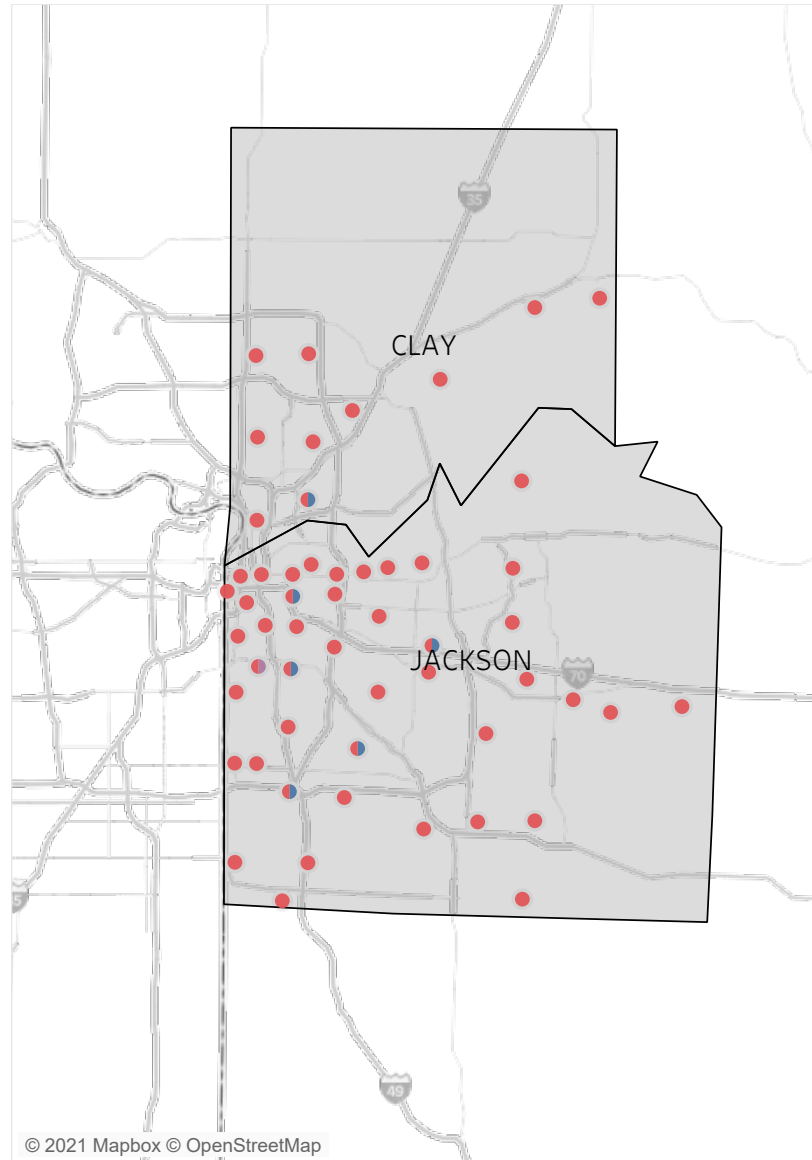

Updated: July 15, 2021

Statewide Survey Map

This map is showing zip codes the E&T programs reached. The green shade is showing MWA and red is for SkillUP. The golden color is where the two providers overlap. The gray areas perhaps have not been reached yet. NOTE: Any shade of color other than the three shown in the legend shows the presence of more than one provider.

■ HITE ■ MWA ■ SkillUP

Metropolitan Survey Map

Metro St. Louis E&T programs survey zip codes

Kansas City area E&T programs survey zip codes

Created by: FSD Operations Team
Updated: July 15, 2021

HITE

MWA

SkillUP

Survey counts

Survey on Program Line

County Name	Program			Grand Total
	HITE	MWA	SkillUP	
Grand Total	13	2,279	6,291	8,583
Ripley		47	1,632	1,679
St. Louis County	1	8	832	841
St. Louis City	1	4	773	778
Jackson	1	5	383	389
Scott	1	106	281	388
St. Francois	7	254	77	338
New Madrid		49	169	218
Cass			213	213
Dunklin		57	151	208
Mississippi	1	48	157	206
Pemiscot		27	178	205
Laclede		140	50	190
Butler		157	28	185
Boone		111	68	179
Cape Girardeau		123	39	162
Greene	1	35	113	149
Howell		115	32	147
Stoddard		51	94	145
Pulaski		95	1	96
Wright		67	17	84
Cole		17	59	76
Camden		53	21	74
Phelps		17	56	73
Vernon			73	73
Lincoln		62	5	67
Bates		1	64	65
Jefferson			61	61
Texas		57	3	60
Warren		38	13	51
Wayne		44	7	51
Buchanan		5	44	49
Shannon		34	14	48
Jasper			47	47
Marion		25	22	47
Adair		31	13	44
Franklin		2	35	37
Clay		1	35	36
Monroe		3	33	36
Miller		18	15	33
Randolph		22	11	33
Iron		27	5	32
Washington		11	21	32

Survey on Program Line

County Name	HITE	Program		Grand Total
		MWA	SkillUP	
Clinton		3		3
Linn		1	2	3
Livingston		2	1	3
Polk			3	3
Ralls		1	2	3
Dade			2	2
Gasconade		1	1	2
Hickory			2	2
Maries		1	1	2
Nodaway			2	2
Ray			2	2
St. Clair			2	2
Stone		1	1	2
Andrew			1	1
Barton			1	1
Cedar			1	1
Chariton			1	1
Daviess			1	1
Harrison			1	1
Mercer			1	1