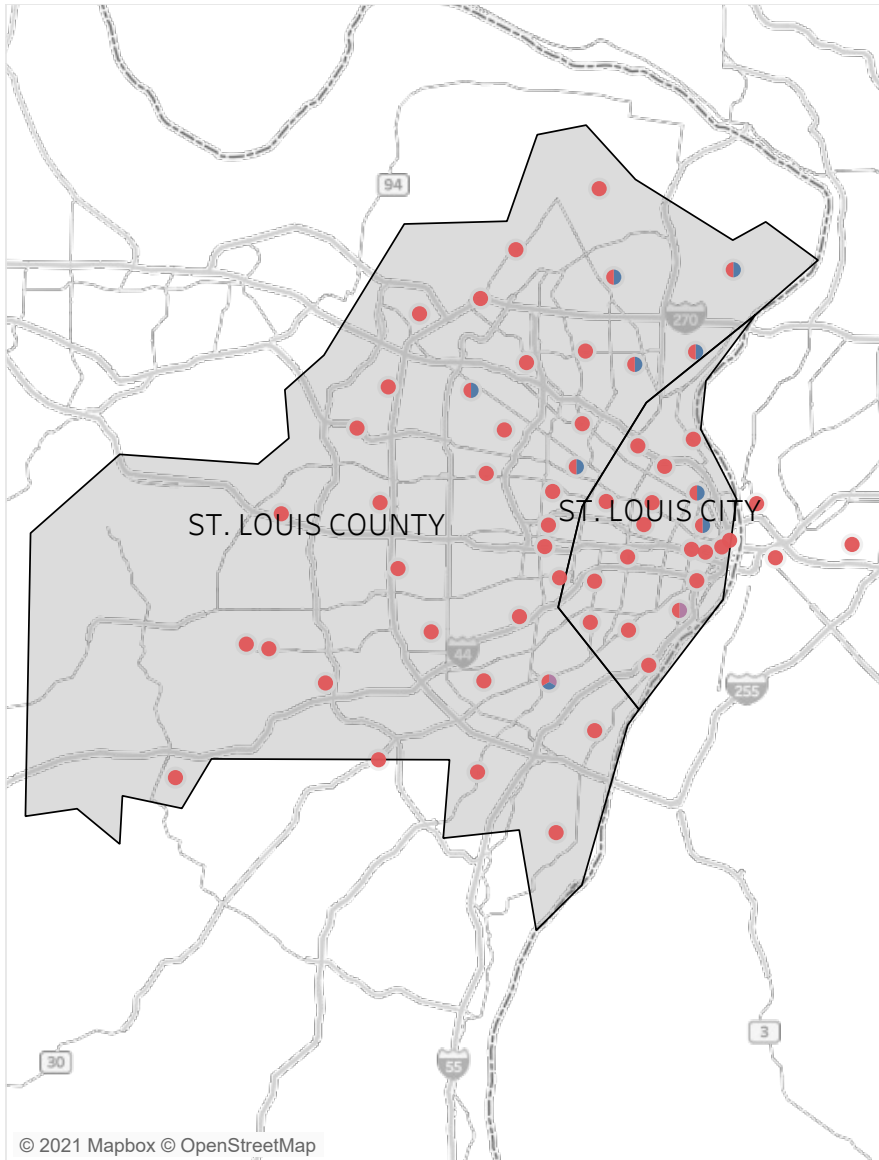

Updated: July 15, 2021

Statewide Survey Map

This map is showing zip codes the E&T programs reached. The green shade is showing MWA and red is for SkillUP. The golden color is where the two providers overlap. The gray areas perhaps have not been reached yet. NOTE: Any shade of color other than the three shown in the legend shows the presence of more than one provider.

■ HITE ■ MWA ■ SkillUP

Metropolitan Survey Map

Metro St. Louis E&T programs survey zip codes

Kansas City area E&T programs survey zip codes

Created by: FSD Operations Team
Updated: July 15, 2021

HITE

MWA

SkillUP

Survey counts

Survey on Program Line

County Name	Program			Grand Total
	HITE	MWA	SkillUP	
Grand Total	13	2,279	6,291	8,583
Ripley		47	1,632	1,679
St. Louis County	1	8	832	841
St. Louis City	1	4	773	778
Jackson	1	5	383	389
Scott	1	106	281	388
St. Francois	7	254	77	338
New Madrid		49	169	218
Cass			213	213
Dunklin		57	151	208
Mississippi	1	48	157	206
Pemiscot		27	178	205
Laclede		140	50	190
Butler		157	28	185
Boone		111	68	179
Cape Girardeau		123	39	162
Greene	1	35	113	149
Howell		115	32	147
Stoddard		51	94	145
Pulaski		95	1	96
Wright		67	17	84
Cole		17	59	76
Camden		53	21	74
Phelps		17	56	73
Vernon			73	73
Lincoln		62	5	67
Bates		1	64	65
Jefferson			61	61
Texas		57	3	60
Warren		38	13	51
Wayne		44	7	51
Buchanan		5	44	49
Shannon		34	14	48
Jasper			47	47
Marion		25	22	47
Adair		31	13	44
Franklin		2	35	37
Clay		1	35	36
Monroe		3	33	36
Miller		18	15	33
Randolph		22	11	33
Iron		27	5	32
Washington		11	21	32

Survey on Program Line

County Name	HITE	Program		Grand Total
		MWA	SkillUP	
Clinton		3		3
Linn		1	2	3
Livingston		2	1	3
Polk			3	3
Ralls		1	2	3
Dade			2	2
Gasconade		1	1	2
Hickory			2	2
Maries		1	1	2
Nodaway			2	2
Ray			2	2
St. Clair			2	2
Stone		1	1	2
Andrew			1	1
Barton			1	1
Cedar			1	1
Chariton			1	1
Daviess			1	1
Harrison			1	1
Mercer			1	1