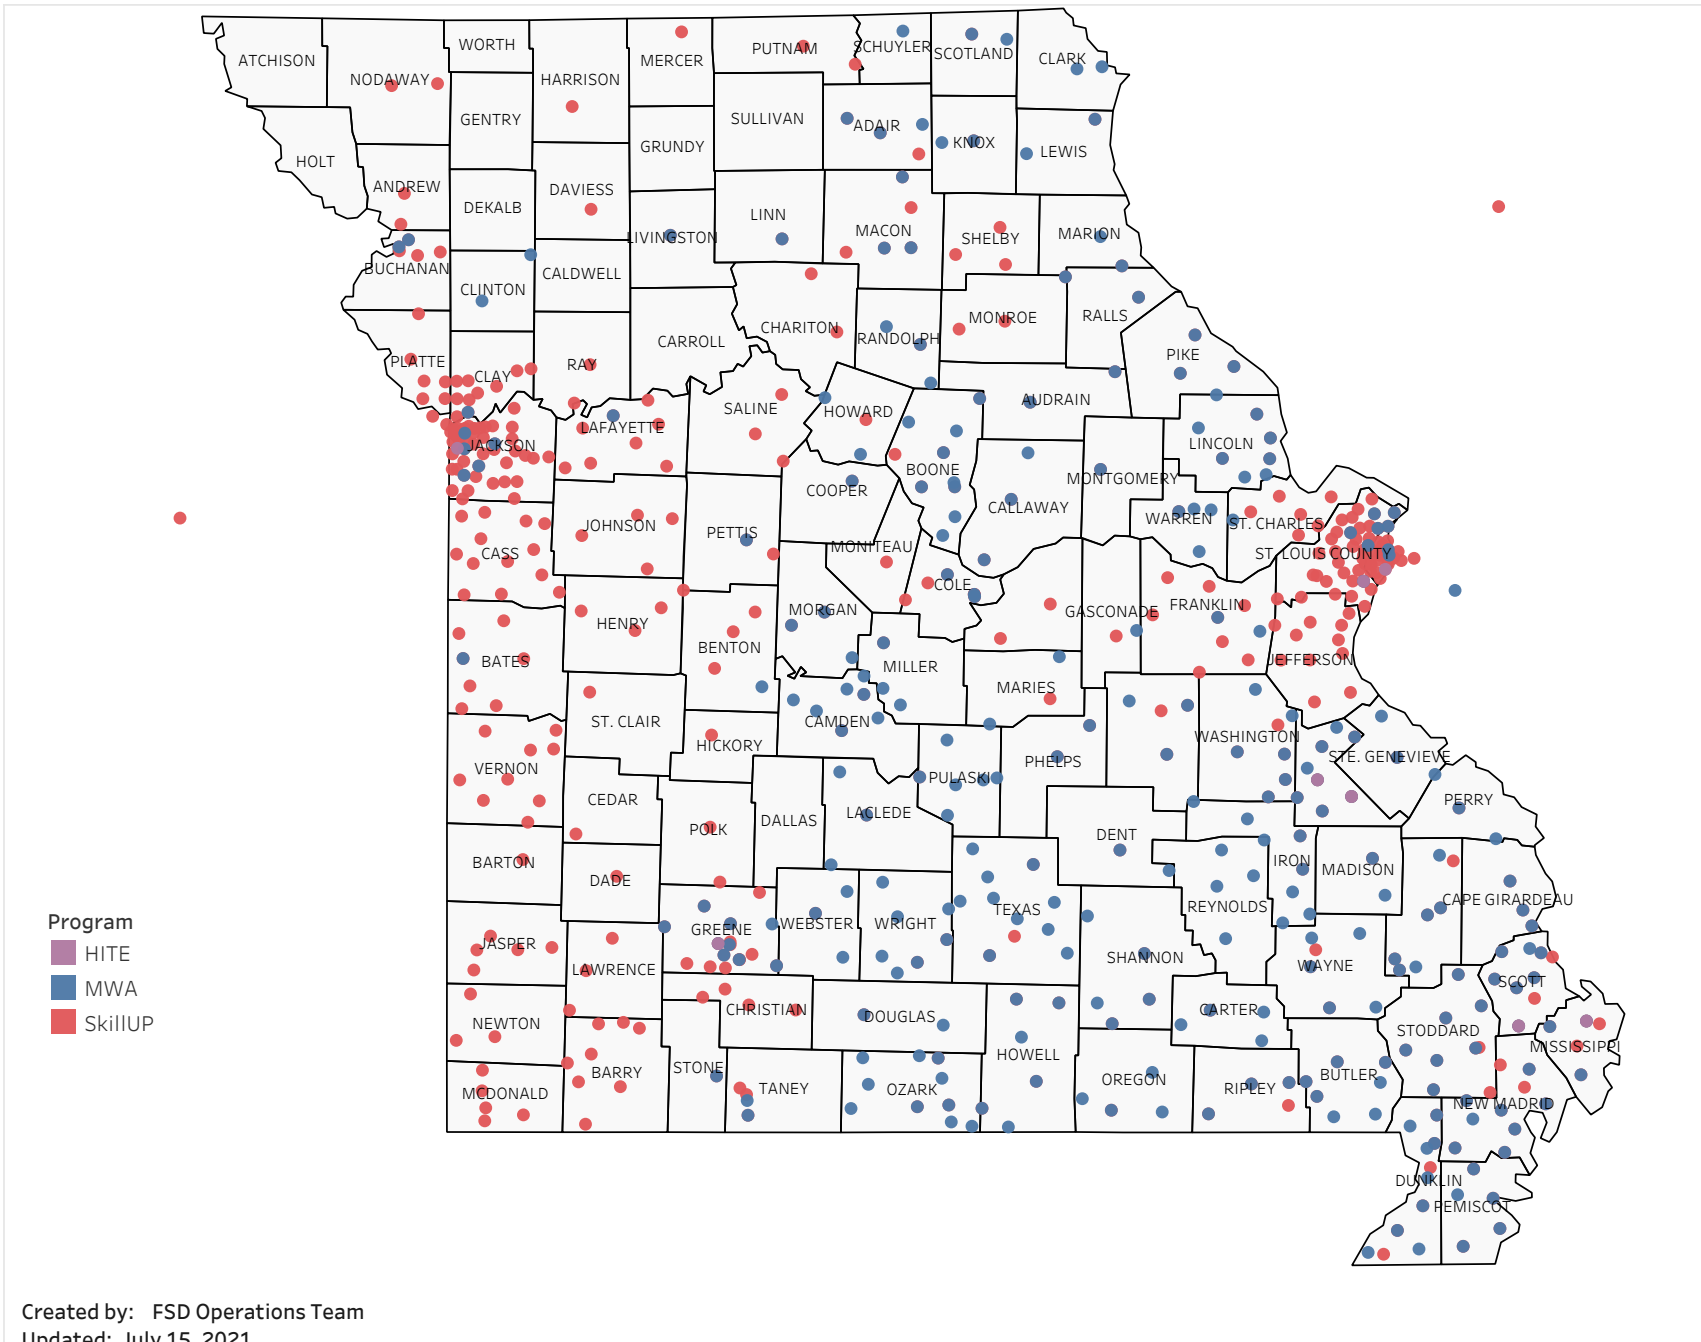

Updated: July 15, 2021

Statewide Survey Map

This map is showing zip codes the E&T programs reached. The green shade is showing MWA and red is for SkillUP. The golden color is where the two providers overlap. The gray areas perhaps have not been reached yet. NOTE: Any shade of color other than the three shown in the legend shows the presence of more than one provider.

■ HITE ■ MWA ■ SkillUP

Metropolitan Survey Map

Metro St. Louis E&T programs survey zip codes

Kansas City area E&T programs survey zip codes

Created by: FSD Operations Team
Updated: July 15, 2021

HITE

MWA

SkillUP

Survey counts

Survey on Program Line

County Name	Program			Grand Total
	HITE	MWA	SkillUP	
Grand Total	13	2,279	6,291	8,583
Ripley		47	1,632	1,679
St. Louis County	1	8	832	841
St. Louis City	1	4	773	778
Jackson	1	5	383	389
Scott	1	106	281	388
St. Francois	7	254	77	338
New Madrid		49	169	218
Cass			213	213
Dunklin		57	151	208
Mississippi	1	48	157	206
Pemiscot		27	178	205
Laclede		140	50	190
Butler		157	28	185
Boone		111	68	179
Cape Girardeau		123	39	162
Greene	1	35	113	149
Howell		115	32	147
Stoddard		51	94	145
Pulaski		95	1	96
Wright		67	17	84
Cole		17	59	76
Camden		53	21	74
Phelps		17	56	73
Vernon			73	73
Lincoln		62	5	67
Bates		1	64	65
Jefferson			61	61
Texas		57	3	60
Warren		38	13	51
Wayne		44	7	51
Buchanan		5	44	49
Shannon		34	14	48
Jasper			47	47
Marion		25	22	47
Adair		31	13	44
Franklin		2	35	37
Clay		1	35	36
Monroe		3	33	36
Miller		18	15	33
Randolph		22	11	33
Iron		27	5	32
Washington		11	21	32

Survey on Program Line

County Name	HITE	Program		Grand Total
		MWA	SkillUP	
Clinton		3		3
Linn		1	2	3
Livingston		2	1	3
Polk			3	3
Ralls		1	2	3
Dade			2	2
Gasconade		1	1	2
Hickory			2	2
Maries		1	1	2
Nodaway			2	2
Ray			2	2
St. Clair			2	2
Stone		1	1	2
Andrew			1	1
Barton			1	1
Cedar			1	1
Chariton			1	1
Daviess			1	1
Harrison			1	1
Mercer			1	1