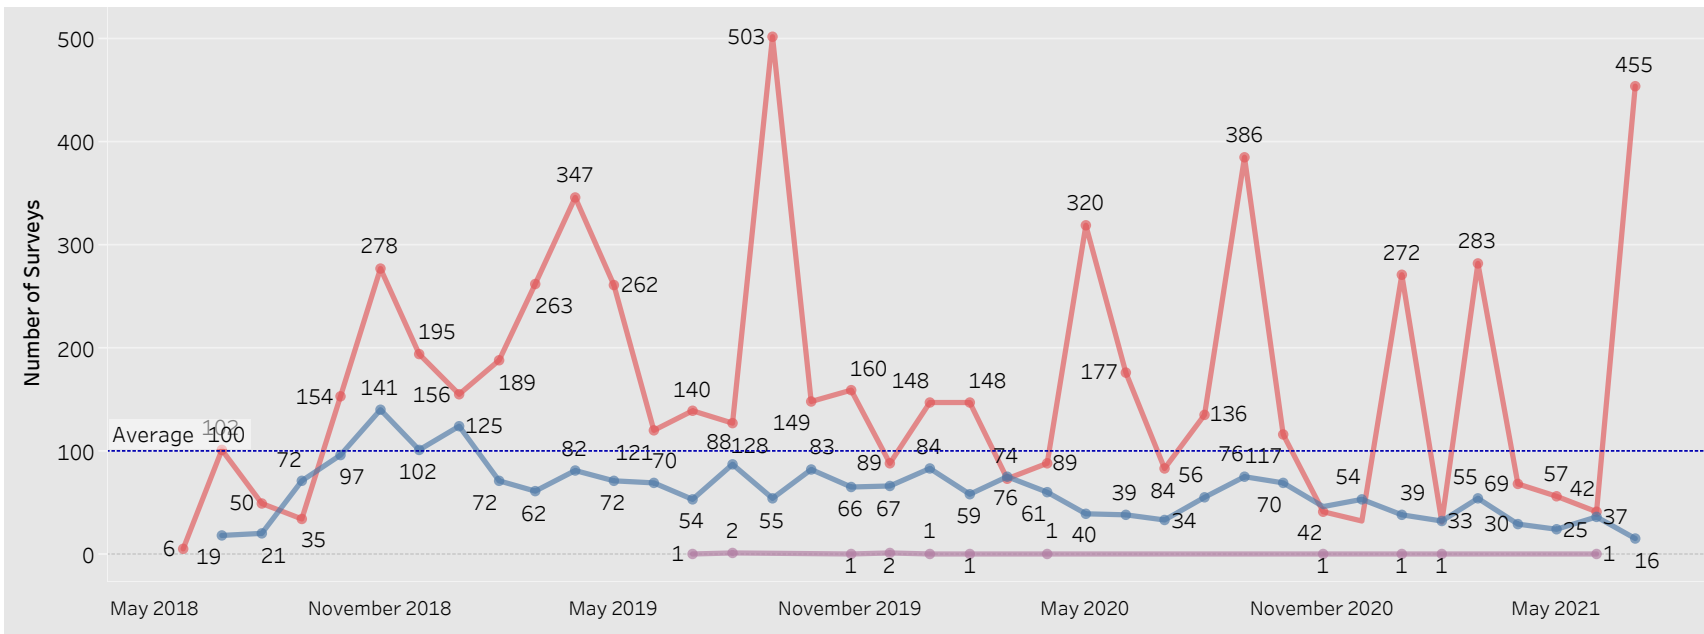

E&T Engagement Effectiveness Survey Dashboard - By Program

Created by: FSD Operations Team
 Updated: July 15, 2021

■ HITE ■ MWA ■ SkillUP

E&T Engagement Effectiveness Survey Dashboard - By Sources

Created by: FSD Operations Team

Updated: July 15, 2021

Statewide Survey Map

This map is showing zip codes the E&T programs reached. The green shade is showing MWA and red is for SkillUP. The golden color is where the two providers overlap. The gray areas perhaps have not been reached yet. NOTE: Any shade of color other than the three shown in the legend shows the presence of more than one provider.