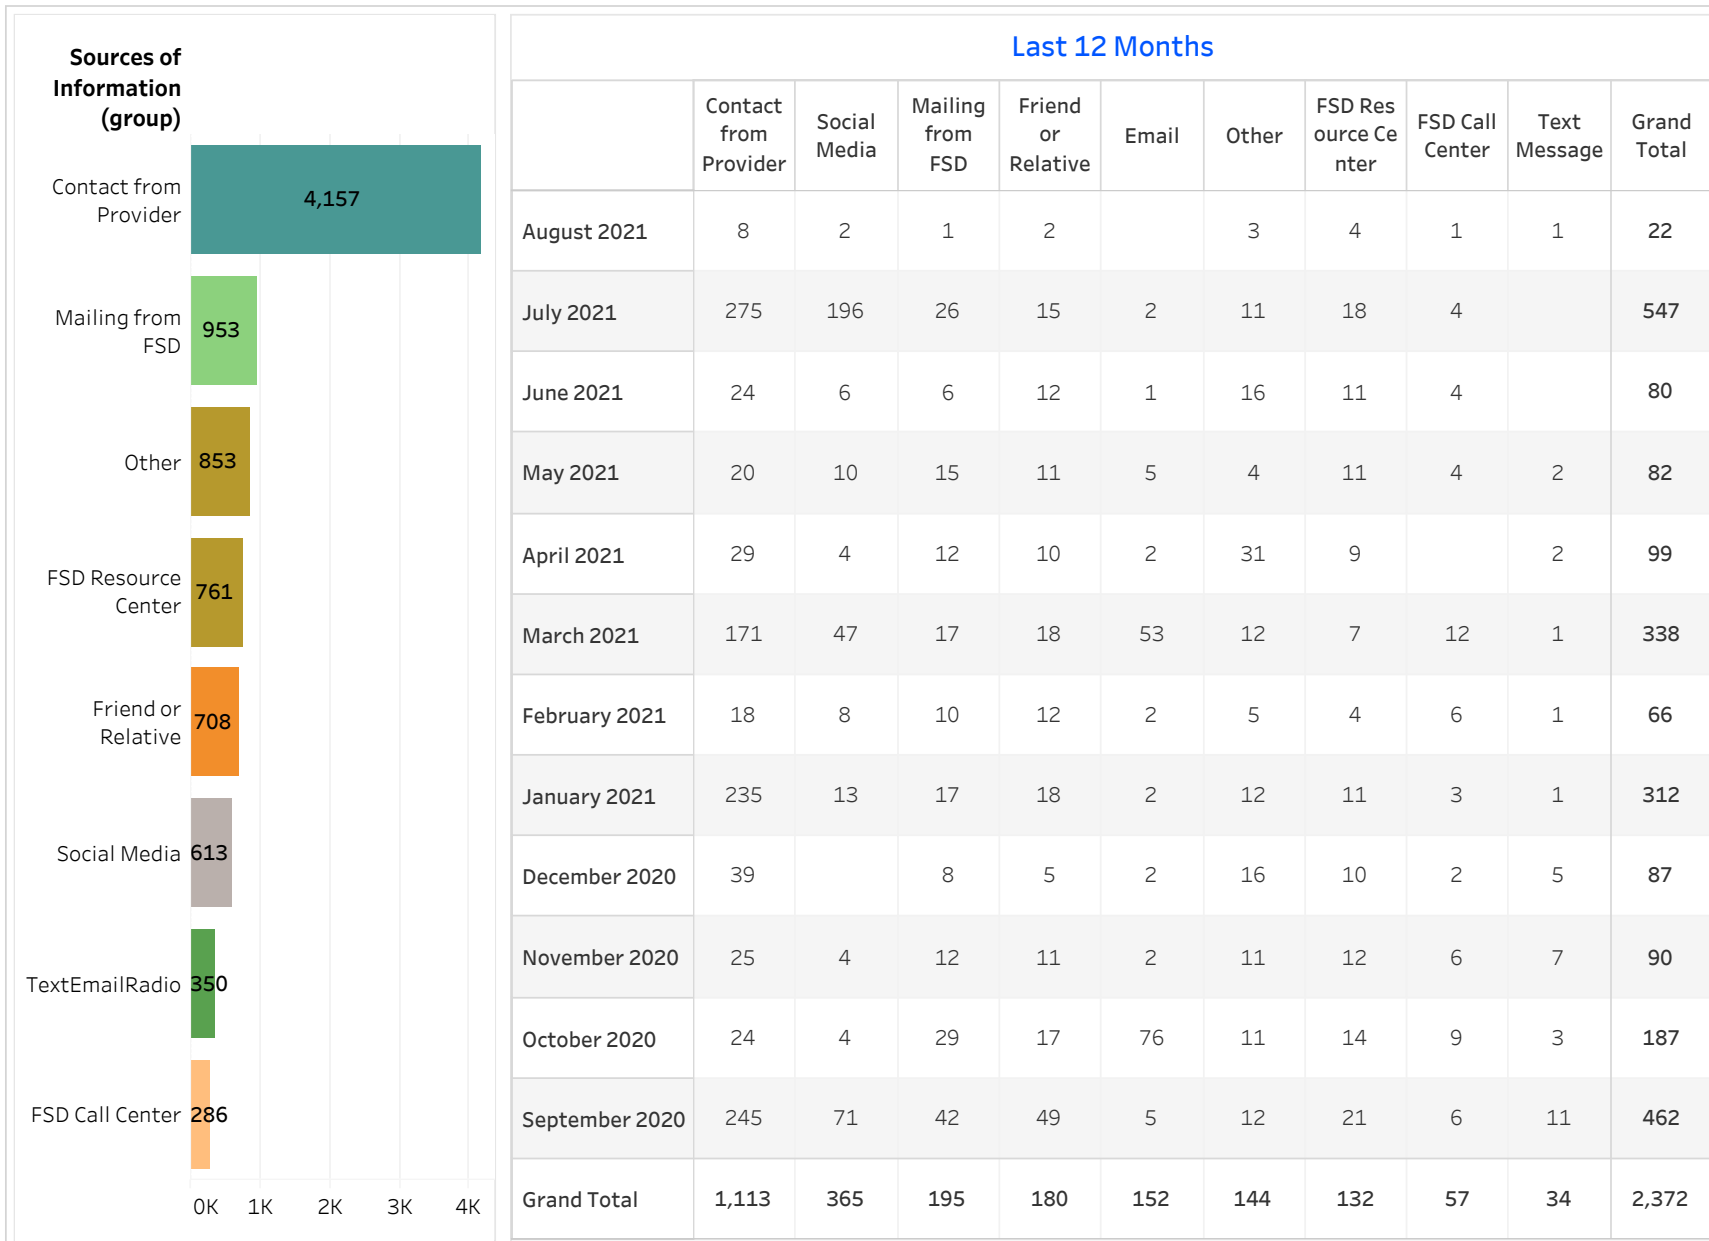

E&T Engagement Effectiveness Survey Dashboard - By Program

Created by: FSD Operations Team
 Updated: August 5, 2021

HITE MWA SkillUP

E&T Engagement Effectiveness Survey Dashboard - By Sources

Created by: FSD Operations Team
 Updated: August 5, 2021

Statewide Survey Map

This map is showing zip codes the E&T programs reached. The green shade is showing MWA and red is for SkillUP. The golden color is where the two providers overlap. The gray areas perhaps have not been reached yet. NOTE: Any shade of color other than the three shown in the legend shows the presence of more than one provider.

■ HITE ■ MWA ■ SkillUP

Metropolitan Survey Map

Metro St. Louis E&T programs survey zip codes

Kansas City area E&T programs survey zip codes

Created by: FSD Operations Team
Updated: August 5, 2021

HITE

MWA

SkillUP

Survey counts

Survey on Program Line

County Name	Program			Grand Total
	HITE	MWA	SkillUP	
Grand Total	14	2,321	6,346	8,681
Ripley		47	1,632	1,679
St. Louis County	1	8	834	843
St. Louis City	1	4	774	779
Jackson	1	6	391	398
Scott	1	107	289	397
St. Francois	8	258	77	343
New Madrid		49	169	218
Cass			213	213
Dunklin		57	154	211
Pemiscot		27	181	208
Mississippi	1	48	158	207
Butler		160	34	194
Laclede		140	53	193
Boone		112	69	181
Cape Girardeau		130	40	170
Greene	1	37	116	154
Howell		115	32	147
Stoddard		51	95	146
Pulaski		97	1	98
Wright		67	17	84
Cole		20	59	79
Phelps		17	58	75
Camden		53	21	74
Vernon			73	73
Lincoln		62	5	67
Bates		1	64	65
Jefferson			61	61
Texas		57	3	60
Wayne		47	10	57
Warren		39	13	52
Shannon		36	14	50
Buchanan		5	44	49
Adair		34	13	47
Jasper			47	47
Marion		25	22	47
Clay		1	39	40
Franklin		2	35	37
Monroe		3	33	36
Miller		18	15	33
Randolph		22	11	33
Washington		11	22	33
Iron		27	5	32