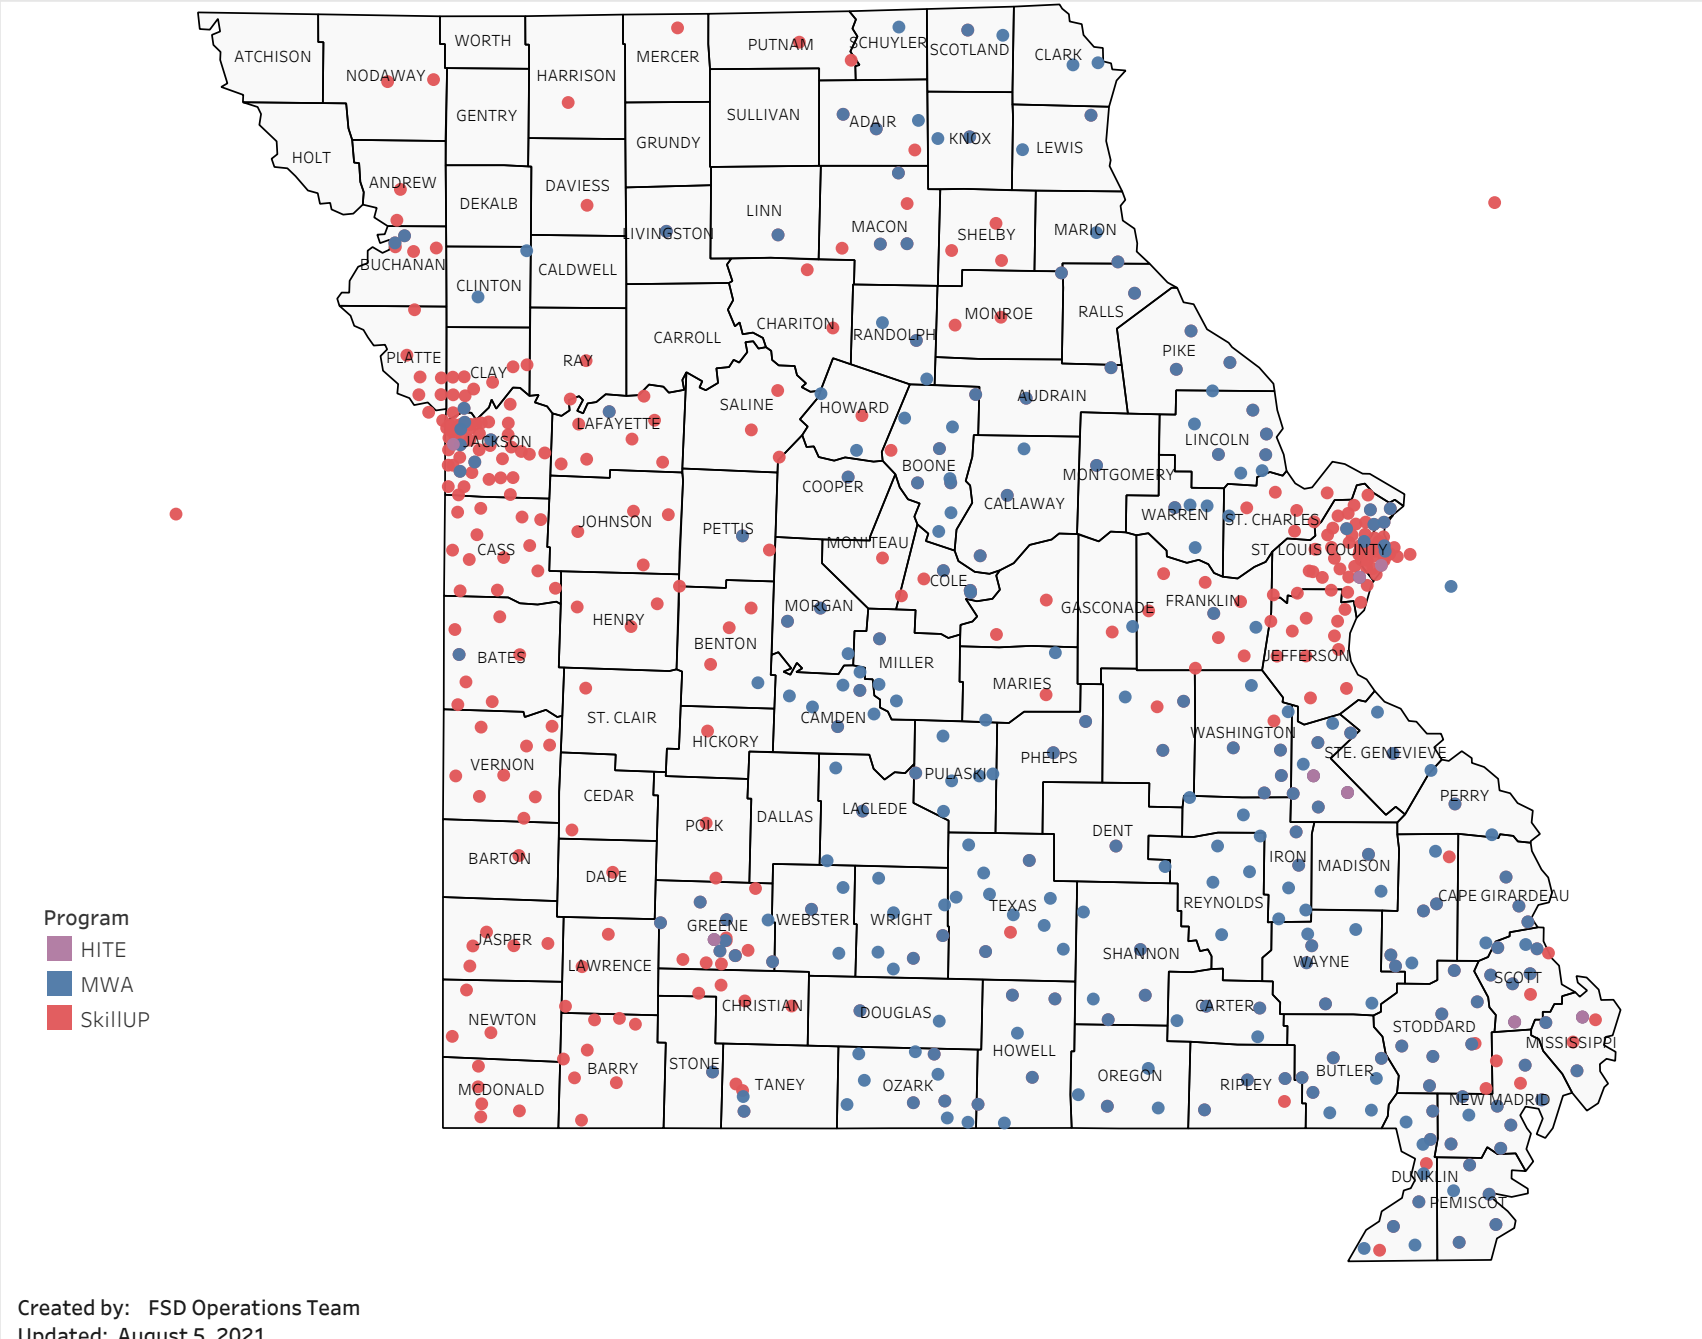

Statewide Survey Map

This map is showing zip codes the E&T programs reached. The green shade is showing MWA and red is for SkillUP. The golden color is where the two providers overlap. The gray areas perhaps have not been reached yet. NOTE: Any shade of color other than the three shown in the legend shows the presence of more than one provider.

■ HITE ■ MWA ■ SkillUP

Metropolitan Survey Map

Metro St. Louis E&T programs survey zip codes

Kansas City area E&T programs survey zip codes

Created by: FSD Operations Team
Updated: August 5, 2021

HITE

MWA

SkillUP

Survey counts

Survey on Program Line

County Name	Program			Grand Total
	HITE	MWA	SkillUP	
Grand Total	14	2,321	6,346	8,681
Ripley		47	1,632	1,679
St. Louis County	1	8	834	843
St. Louis City	1	4	774	779
Jackson	1	6	391	398
Scott	1	107	289	397
St. Francois	8	258	77	343
New Madrid		49	169	218
Cass			213	213
Dunklin		57	154	211
Pemiscot		27	181	208
Mississippi	1	48	158	207
Butler		160	34	194
Laclede		140	53	193
Boone		112	69	181
Cape Girardeau		130	40	170
Greene	1	37	116	154
Howell		115	32	147
Stoddard		51	95	146
Pulaski		97	1	98
Wright		67	17	84
Cole		20	59	79
Phelps		17	58	75
Camden		53	21	74
Vernon			73	73
Lincoln		62	5	67
Bates		1	64	65
Jefferson			61	61
Texas		57	3	60
Wayne		47	10	57
Warren		39	13	52
Shannon		36	14	50
Buchanan		5	44	49
Adair		34	13	47
Jasper			47	47
Marion		25	22	47
Clay		1	39	40
Franklin		2	35	37
Monroe		3	33	36
Miller		18	15	33
Randolph		22	11	33
Washington		11	22	33
Iron		27	5	32

Survey on Program Line

County Name	HITE	Program		Grand Total
		MWA	SkillUP	
Clinton		3		3
Linn		1	2	3
Livingston		2	1	3
Polk			3	3
Ralls		1	2	3
Dade			2	2
Gasconade		1	1	2
Hickory			2	2
Maries		1	1	2
Nodaway			2	2
Ray			2	2
St. Clair			2	2
Stone		1	1	2
Andrew			1	1
Barton			1	1
Cedar			1	1
Chariton			1	1
Daviess			1	1
Harrison			1	1
Mercer			1	1