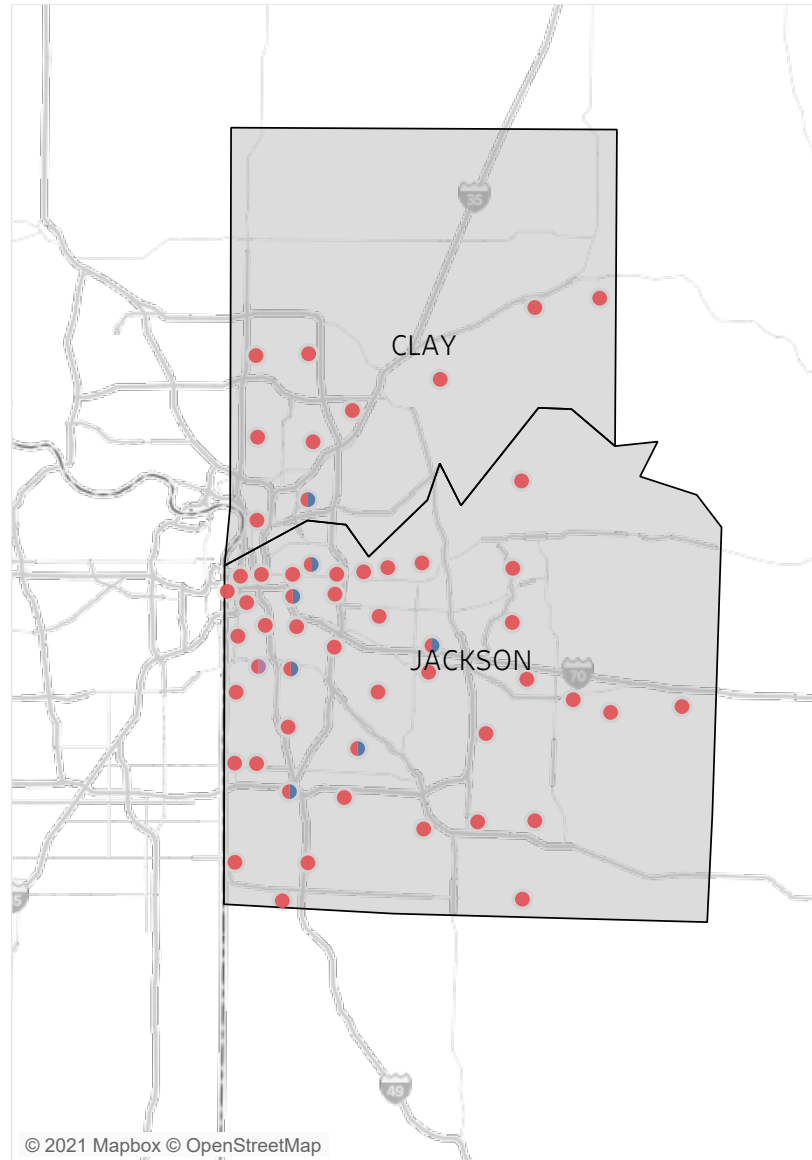

Statewide Survey Map

This map is showing zip codes the E&T programs reached. The green shade is showing MWA and red is for SkillUP. The golden color is where the two providers overlap. The gray areas perhaps have not been reached yet. NOTE: Any shade of color other than the three shown in the legend shows the presence of more than one provider.

■ HITE ■ MWA ■ SkillUP

Metropolitan Survey Map

Metro St. Louis E&T programs survey zip codes

Kansas City area E&T programs survey zip codes

Created by: FSD Operations Team
Updated: August 5, 2021

HITE

MWA

SkillUP

Survey counts

Survey on Program Line

County Name	Program			Grand Total
	HITE	MWA	SkillUP	
Grand Total	14	2,321	6,346	8,681
Ripley		47	1,632	1,679
St. Louis County	1	8	834	843
St. Louis City	1	4	774	779
Jackson	1	6	391	398
Scott	1	107	289	397
St. Francois	8	258	77	343
New Madrid		49	169	218
Cass			213	213
Dunklin		57	154	211
Pemiscot		27	181	208
Mississippi	1	48	158	207
Butler		160	34	194
Laclede		140	53	193
Boone		112	69	181
Cape Girardeau		130	40	170
Greene	1	37	116	154
Howell		115	32	147
Stoddard		51	95	146
Pulaski		97	1	98
Wright		67	17	84
Cole		20	59	79
Phelps		17	58	75
Camden		53	21	74
Vernon			73	73
Lincoln		62	5	67
Bates		1	64	65
Jefferson			61	61
Texas		57	3	60
Wayne		47	10	57
Warren		39	13	52
Shannon		36	14	50
Buchanan		5	44	49
Adair		34	13	47
Jasper			47	47
Marion		25	22	47
Clay		1	39	40
Franklin		2	35	37
Monroe		3	33	36
Miller		18	15	33
Randolph		22	11	33
Washington		11	22	33
Iron		27	5	32

Survey on Program Line

County Name	HITE	Program		Grand Total
		MWA	SkillUP	
Clinton		3		3
Linn		1	2	3
Livingston		2	1	3
Polk			3	3
Ralls		1	2	3
Dade			2	2
Gasconade		1	1	2
Hickory			2	2
Maries		1	1	2
Nodaway			2	2
Ray			2	2
St. Clair			2	2
Stone		1	1	2
Andrew			1	1
Barton			1	1
Cedar			1	1
Chariton			1	1
Daviess			1	1
Harrison			1	1
Mercer			1	1