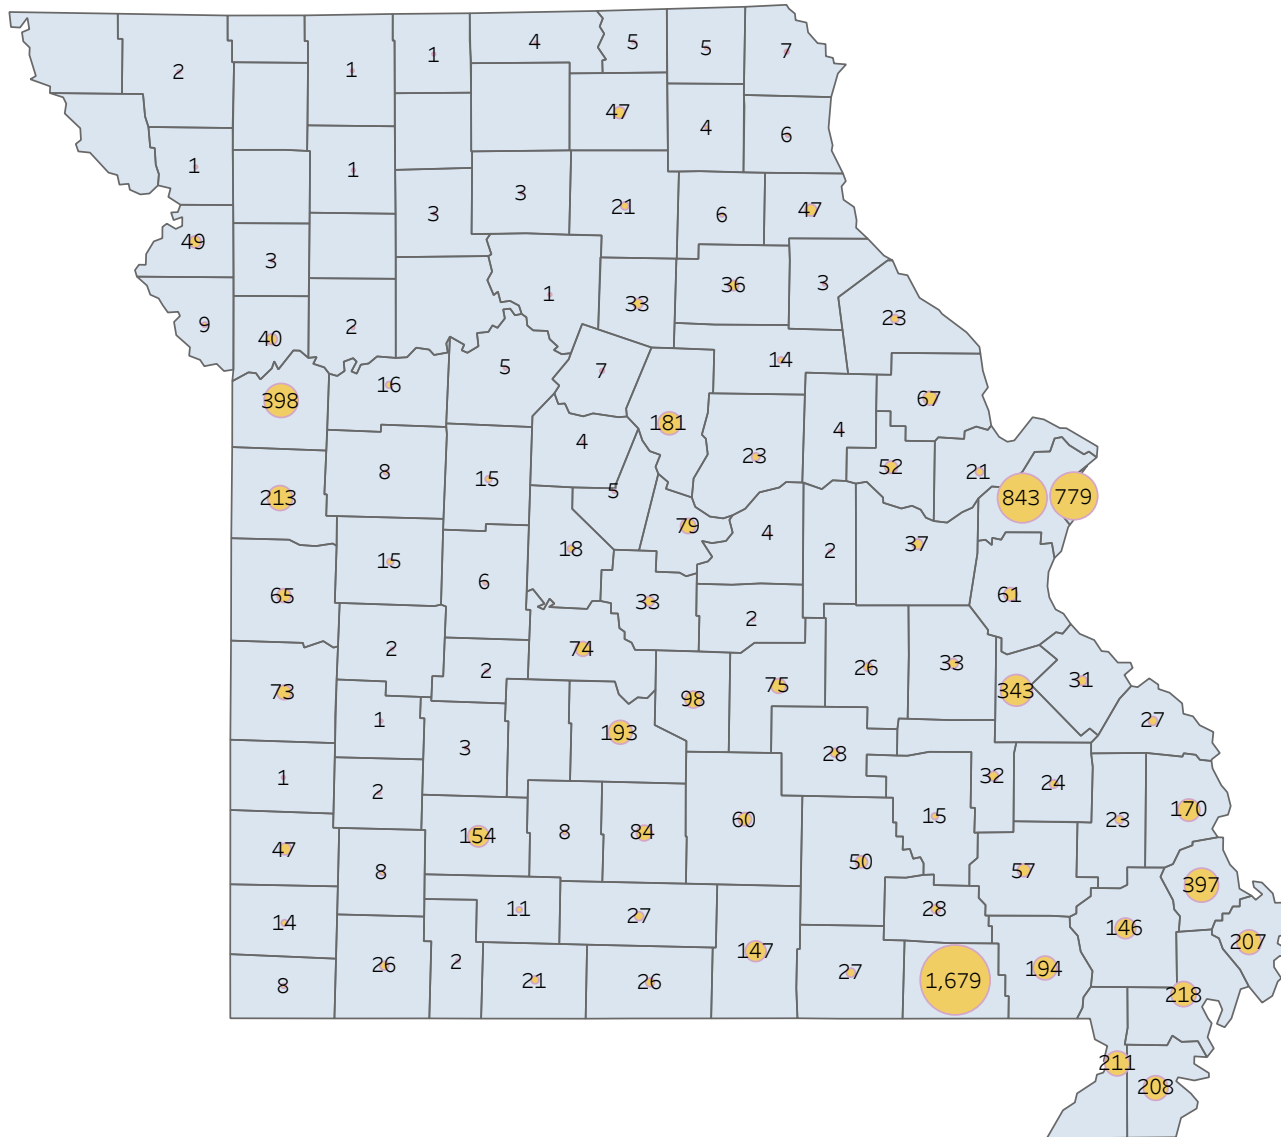

Statewide Survey Map

This map is showing zip codes the E&T programs reached. The green shade is showing MWA and red is for SkillUP. The golden color is where the two providers overlap. The gray areas perhaps have not been reached yet. NOTE: Any shade of color other than the three shown in the legend shows the presence of more than one provider.

■ HITE ■ MWA ■ SkillUP

Metropolitan Survey Map

Metro St. Louis E&T programs survey zip codes

Kansas City area E&T programs survey zip codes

Created by: FSD Operations Team
Updated: August 5, 2021

HITE

MWA

SkillUP

Survey counts

Survey on Program Line

County Name	Program			Grand Total
	HITE	MWA	SkillUP	
Grand Total	14	2,321	6,346	8,681
Ripley		47	1,632	1,679
St. Louis County	1	8	834	843
St. Louis City	1	4	774	779
Jackson	1	6	391	398
Scott	1	107	289	397
St. Francois	8	258	77	343
New Madrid		49	169	218
Cass			213	213
Dunklin		57	154	211
Pemiscot		27	181	208
Mississippi	1	48	158	207
Butler		160	34	194
Laclede		140	53	193
Boone		112	69	181
Cape Girardeau		130	40	170
Greene	1	37	116	154
Howell		115	32	147
Stoddard		51	95	146
Pulaski		97	1	98
Wright		67	17	84
Cole		20	59	79
Phelps		17	58	75
Camden		53	21	74
Vernon			73	73
Lincoln		62	5	67
Bates		1	64	65
Jefferson			61	61
Texas		57	3	60
Wayne		47	10	57
Warren		39	13	52
Shannon		36	14	50
Buchanan		5	44	49
Adair		34	13	47
Jasper			47	47
Marion		25	22	47
Clay		1	39	40
Franklin		2	35	37
Monroe		3	33	36
Miller		18	15	33
Randolph		22	11	33
Washington		11	22	33
Iron		27	5	32