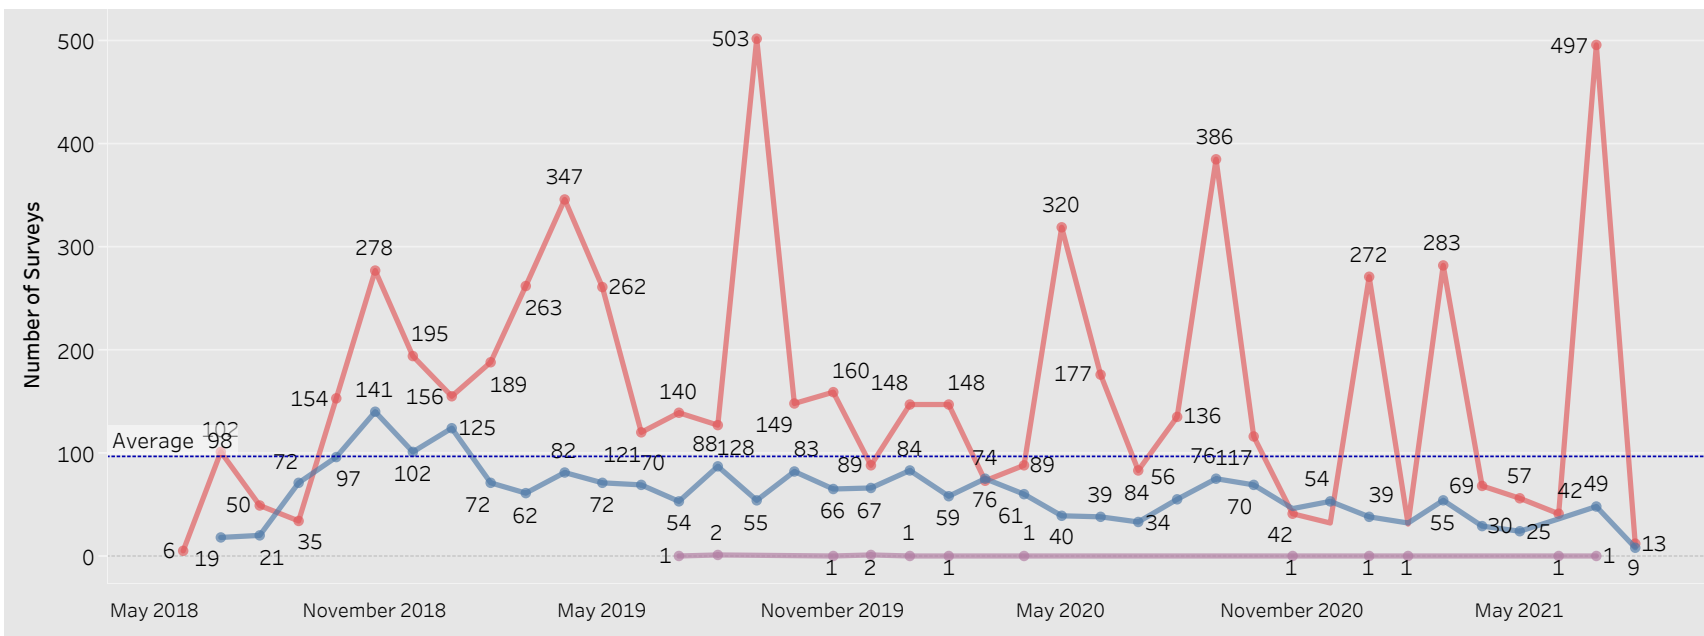

E&T Engagement Effectiveness Survey Dashboard - By Program

Created by: FSD Operations Team
 Updated: August 5, 2021

HITE MWA SkillUP

E&T Engagement Effectiveness Survey Dashboard - By Sources

Created by: FSD Operations Team
 Updated: August 5, 2021

Statewide Survey Map

This map is showing zip codes the E&T programs reached. The green shade is showing MWA and red is for SkillUP. The golden color is where the two providers overlap. The gray areas perhaps have not been reached yet. NOTE: Any shade of color other than the three shown in the legend shows the presence of more than one provider.