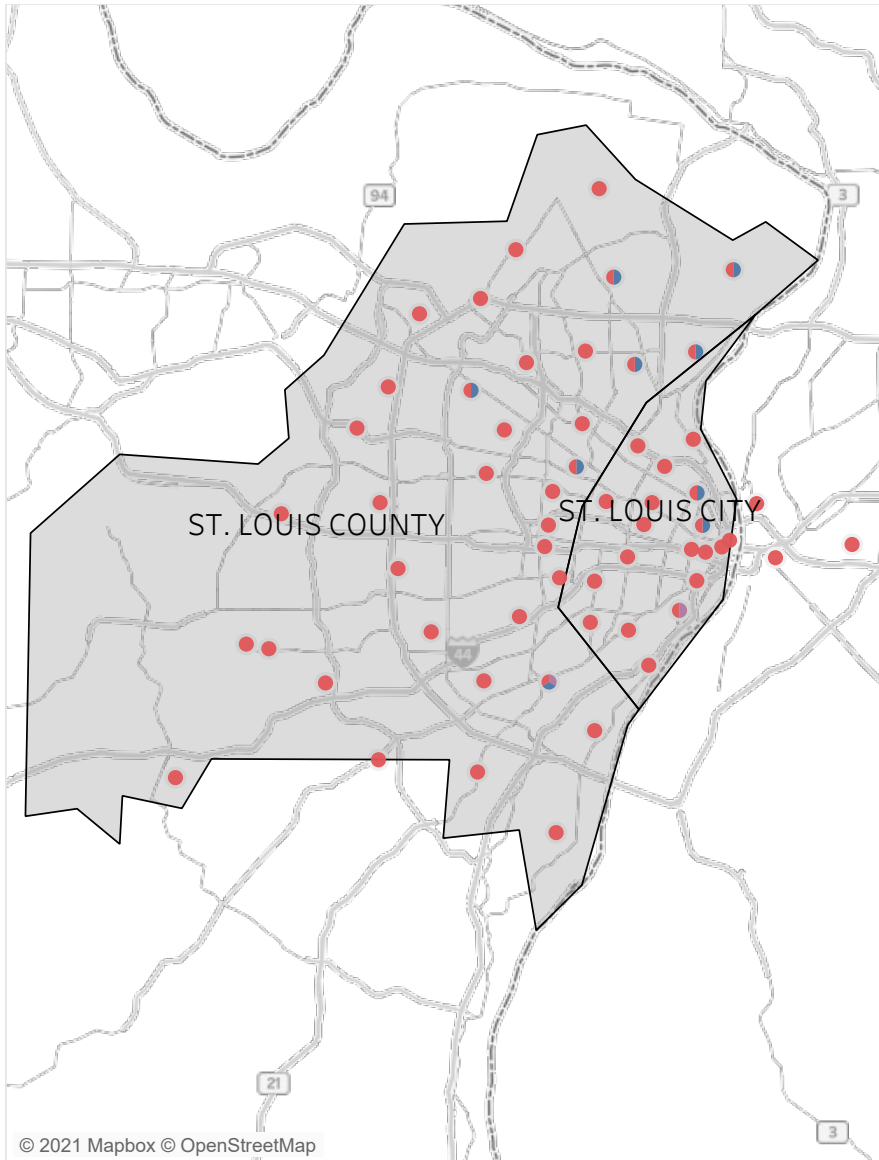

Statewide Survey Map

This map is showing zip codes the E&T programs reached. The green shade is showing MWA and red is for SkillUP. The golden color is where the two providers overlap. The gray areas perhaps have not been reached yet. NOTE: Any shade of color other than the three shown in the legend shows the presence of more than one provider.

■ HITE ■ MWA ■ SkillUP

Metropolitan Survey Map

Metro St. Louis E&T programs survey zip codes

Kansas City area E&T programs survey zip codes

Created by: FSD Operations Team
Updated: August 5, 2021

HITE

MWA

SkillUP

Survey counts

Survey on Program Line

County Name	Program			Grand Total
	HITE	MWA	SkillUP	
Grand Total	14	2,321	6,346	8,681
Ripley		47	1,632	1,679
St. Louis County	1	8	834	843
St. Louis City	1	4	774	779
Jackson	1	6	391	398
Scott	1	107	289	397
St. Francois	8	258	77	343
New Madrid		49	169	218
Cass			213	213
Dunklin		57	154	211
Pemiscot		27	181	208
Mississippi	1	48	158	207
Butler		160	34	194
Laclede		140	53	193
Boone		112	69	181
Cape Girardeau		130	40	170
Greene	1	37	116	154
Howell		115	32	147
Stoddard		51	95	146
Pulaski		97	1	98
Wright		67	17	84
Cole		20	59	79
Phelps		17	58	75
Camden		53	21	74
Vernon			73	73
Lincoln		62	5	67
Bates		1	64	65
Jefferson			61	61
Texas		57	3	60
Wayne		47	10	57
Warren		39	13	52
Shannon		36	14	50
Buchanan		5	44	49
Adair		34	13	47
Jasper			47	47
Marion		25	22	47
Clay		1	39	40
Franklin		2	35	37
Monroe		3	33	36
Miller		18	15	33
Randolph		22	11	33
Washington		11	22	33
Iron		27	5	32

Survey on Program Line

County Name	HITE	Program		Grand Total
		MWA	SkillUP	
Clinton		3		3
Linn		1	2	3
Livingston		2	1	3
Polk			3	3
Ralls		1	2	3
Dade			2	2
Gasconade		1	1	2
Hickory			2	2
Maries		1	1	2
Nodaway			2	2
Ray			2	2
St. Clair			2	2
Stone		1	1	2
Andrew			1	1
Barton			1	1
Cedar			1	1
Chariton			1	1
Daviess			1	1
Harrison			1	1
Mercer			1	1