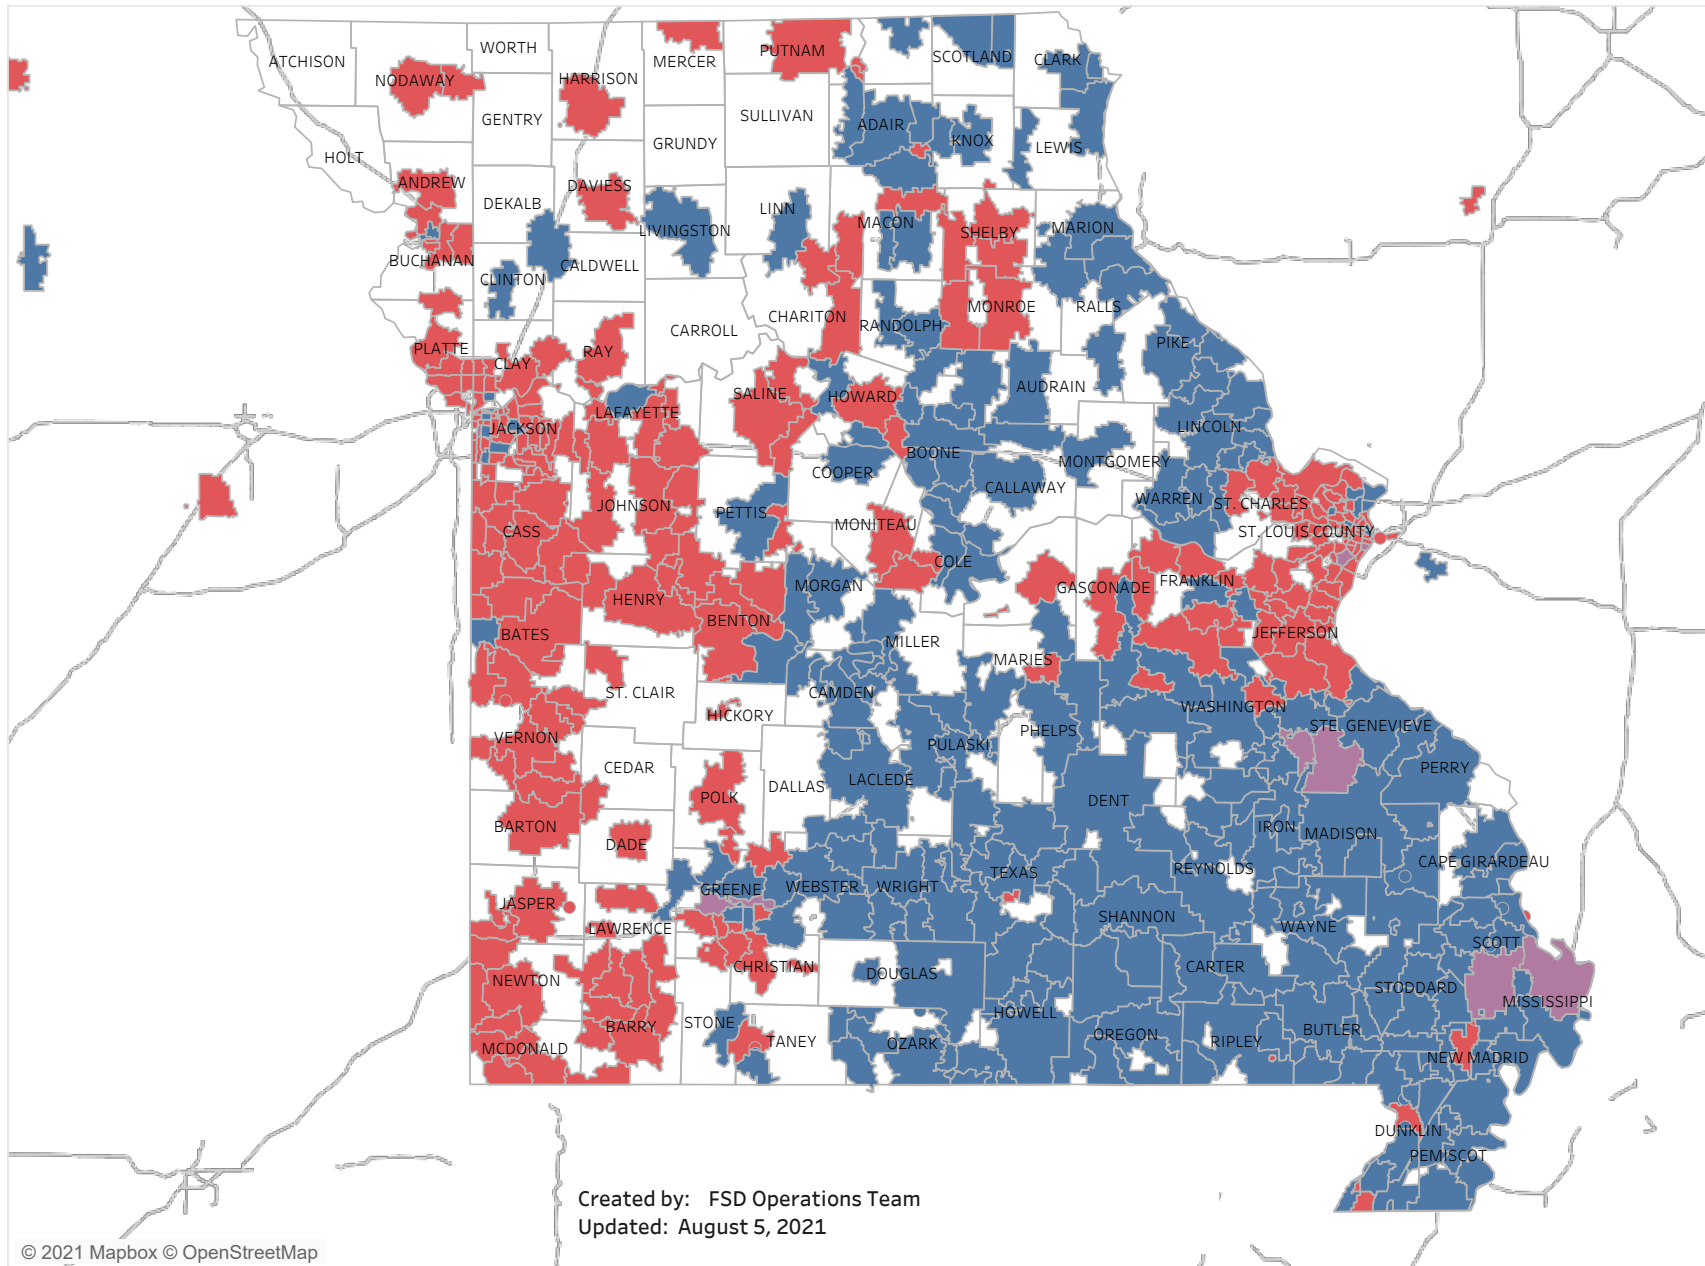

This map is showing zip codes the E&T programs reached. The green shade is showing MWA and red is for SkillUP. The golden color is where the two providers overlap. The gray areas perhaps have not been reached yet. NOTE: Any shade of color other than the three shown in the legend shows the presence of more than one provider.

■ HITE   ■ MWA   ■ SkillUP