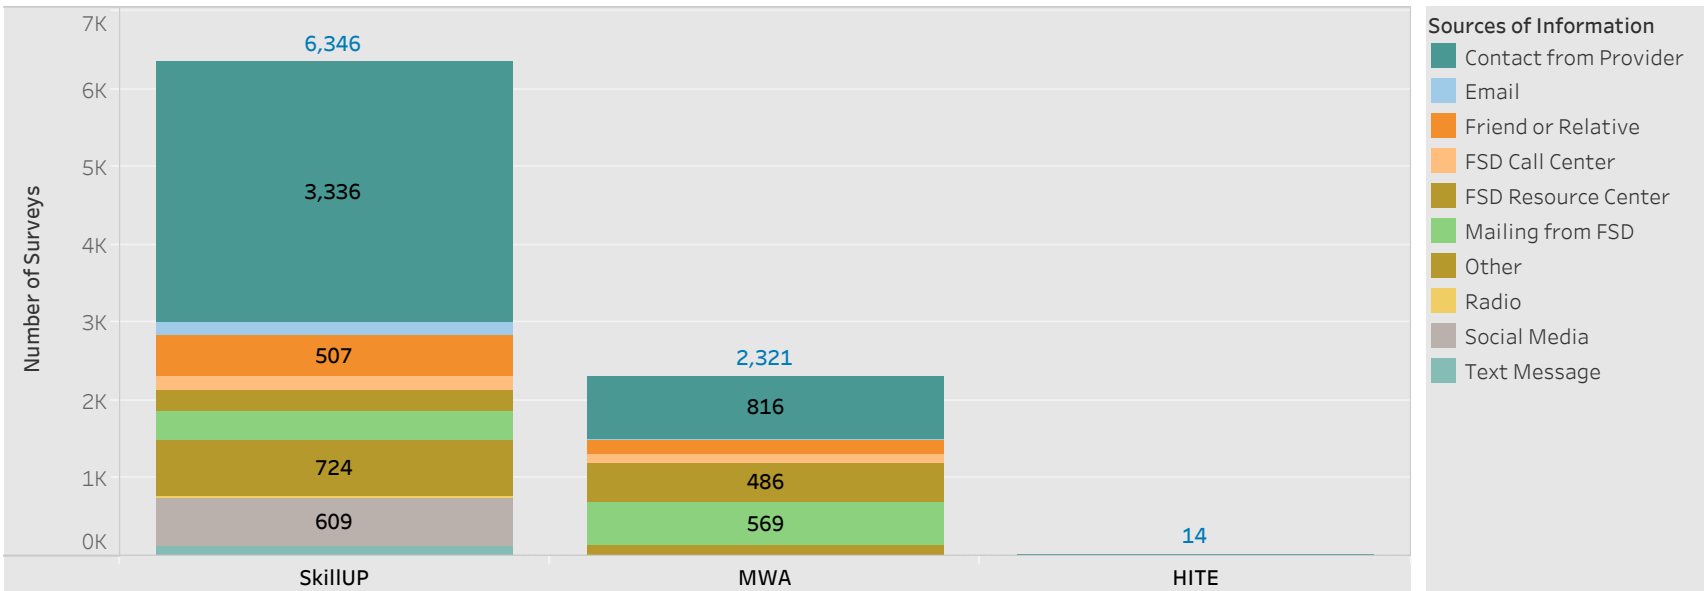

E&T Engagement Effectiveness Survey Dashboard - By Program

Created by: FSD Operations Team
 Updated: August 5, 2021

HITE MWA SkillUP

E&T Engagement Effectiveness Survey Dashboard - By Sources

Created by: FSD Operations Team
 Updated: August 5, 2021

Statewide Survey Map

This map is showing zip codes the E&T programs reached. The green shade is showing MWA and red is for SkillUP. The golden color is where the two providers overlap. The gray areas perhaps have not been reached yet. NOTE: Any shade of color other than the three shown in the legend shows the presence of more than one provider.

■ HITE ■ MWA ■ SkillUP

Metropolitan Survey Map

Metro St. Louis E&T programs survey zip codes

Kansas City area E&T programs survey zip codes

Created by: FSD Operations Team
Updated: August 5, 2021

HITE

MWA

SkillUP

Survey counts

Survey on Program Line

County Name	Program			Grand Total
	HITE	MWA	SkillUP	
Grand Total	14	2,321	6,346	8,681
Ripley		47	1,632	1,679
St. Louis County	1	8	834	843
St. Louis City	1	4	774	779
Jackson	1	6	391	398
Scott	1	107	289	397
St. Francois	8	258	77	343
New Madrid		49	169	218
Cass			213	213
Dunklin		57	154	211
Pemiscot		27	181	208
Mississippi	1	48	158	207
Butler		160	34	194
Laclede		140	53	193
Boone		112	69	181
Cape Girardeau		130	40	170
Greene	1	37	116	154
Howell		115	32	147
Stoddard		51	95	146
Pulaski		97	1	98
Wright		67	17	84
Cole		20	59	79
Phelps		17	58	75
Camden		53	21	74
Vernon			73	73
Lincoln		62	5	67
Bates		1	64	65
Jefferson			61	61
Texas		57	3	60
Wayne		47	10	57
Warren		39	13	52
Shannon		36	14	50
Buchanan		5	44	49
Adair		34	13	47
Jasper			47	47
Marion		25	22	47
Clay		1	39	40
Franklin		2	35	37
Monroe		3	33	36
Miller		18	15	33
Randolph		22	11	33
Washington		11	22	33
Iron		27	5	32