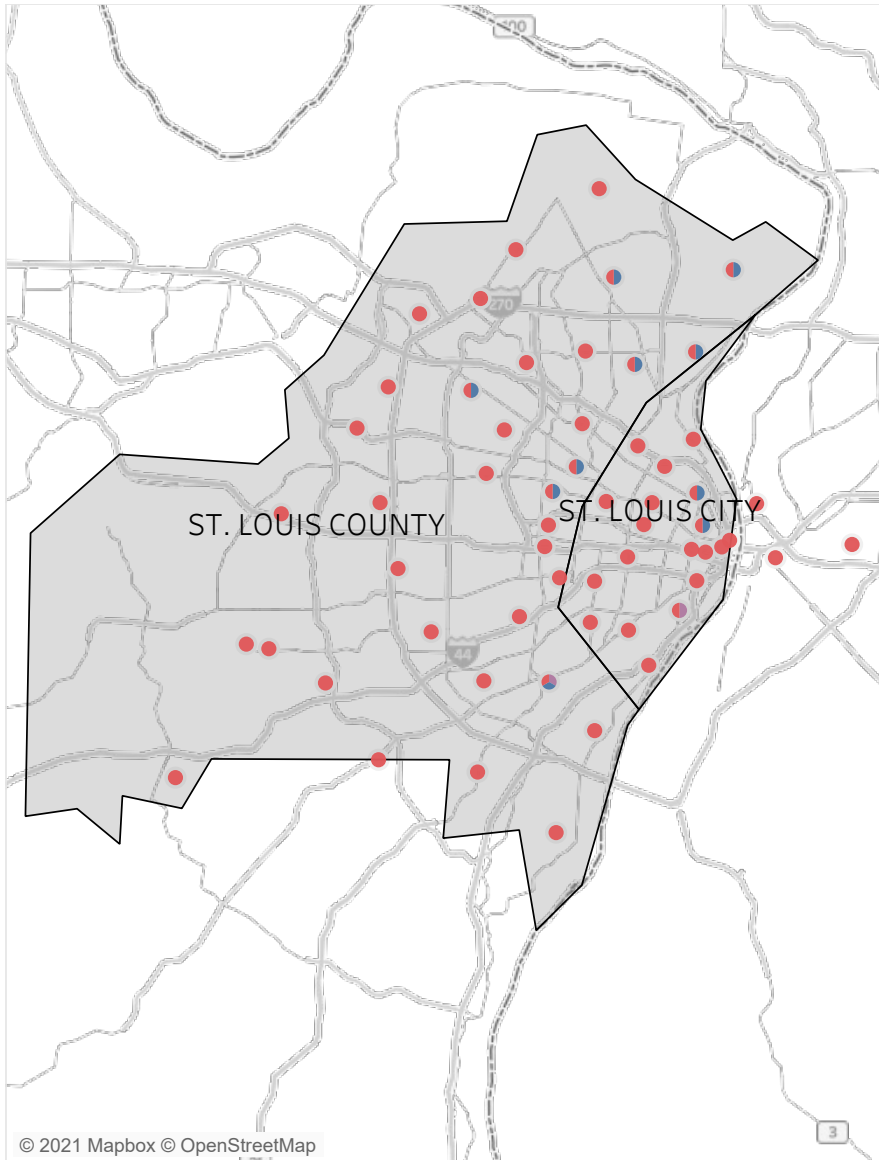

This map is showing zip codes the E&T programs reached. The green shade is showing MWA and red is for SkillUP. The golden color is where the two providers overlap. The gray areas perhaps have not been reached yet. NOTE: Any shade of color other than the three shown in the legend shows the presence of more than one provider.

■ HITE ■ MWA ■ SkillUP

Metropolitan Survey Map

Metro St. Louis E&T programs survey zip codes

Kansas City area E&T programs survey zip codes

Created by: FSD Operations Team
Updated: September 16, 2021

HITE

MWA

SkillUP

Survey counts

Survey on Program Line

County Name	Program			Grand Total
	HITE	MWA	SkillUP	
Grand Total	14	2,384	6,486	8,884
Ripley		48	1,698	1,746
St. Louis County	1	9	849	859
St. Louis City	1	4	776	781
Scott	1	110	300	411
Jackson	1	6	393	400
St. Francois	8	265	77	350
Dunklin		57	166	223
New Madrid		49	174	223
Pemiscot		27	190	217
Cass			213	213
Mississippi	1	48	164	213
Butler		162	34	196
Laclede		142	53	195
Boone		114	69	183
Cape Girardeau		141	40	181
Greene	1	37	116	154
Stoddard		51	98	149
Howell		116	32	148
Pulaski		100	1	101
Wright		70	17	87
Cole		24	61	85
Phelps		17	58	75
Camden		53	21	74
Vernon			73	73
Lincoln		64	5	69
Bates		1	64	65
Jefferson			61	61
Texas		57	3	60
Wayne		50	10	60
Warren		40	13	53
Shannon		37	14	51
Adair		36	13	49
Buchanan		5	44	49
Jasper			47	47
Marion		25	22	47
Clay		1	40	41
Franklin		2	35	37
Randolph		25	12	37
Monroe		3	33	36
Washington		14	22	36
Miller		18	15	33
Iron		27	5	32

Survey on Program Line

County Name	HITE	Program		Grand Total
		MWA	SkillUP	
Clinton		3		3
Linn		1	2	3
Livingston		2	1	3
Polk			3	3
Ralls		1	2	3
Dade			2	2
Gasconade		1	1	2
Hickory			2	2
Maries		1	1	2
Nodaway			2	2
Ray			2	2
St. Clair			2	2
Stone		1	1	2
Andrew			1	1
Barton			1	1
Cedar			1	1
Chariton			1	1
Daviess			1	1
Harrison			1	1
Mercer			1	1