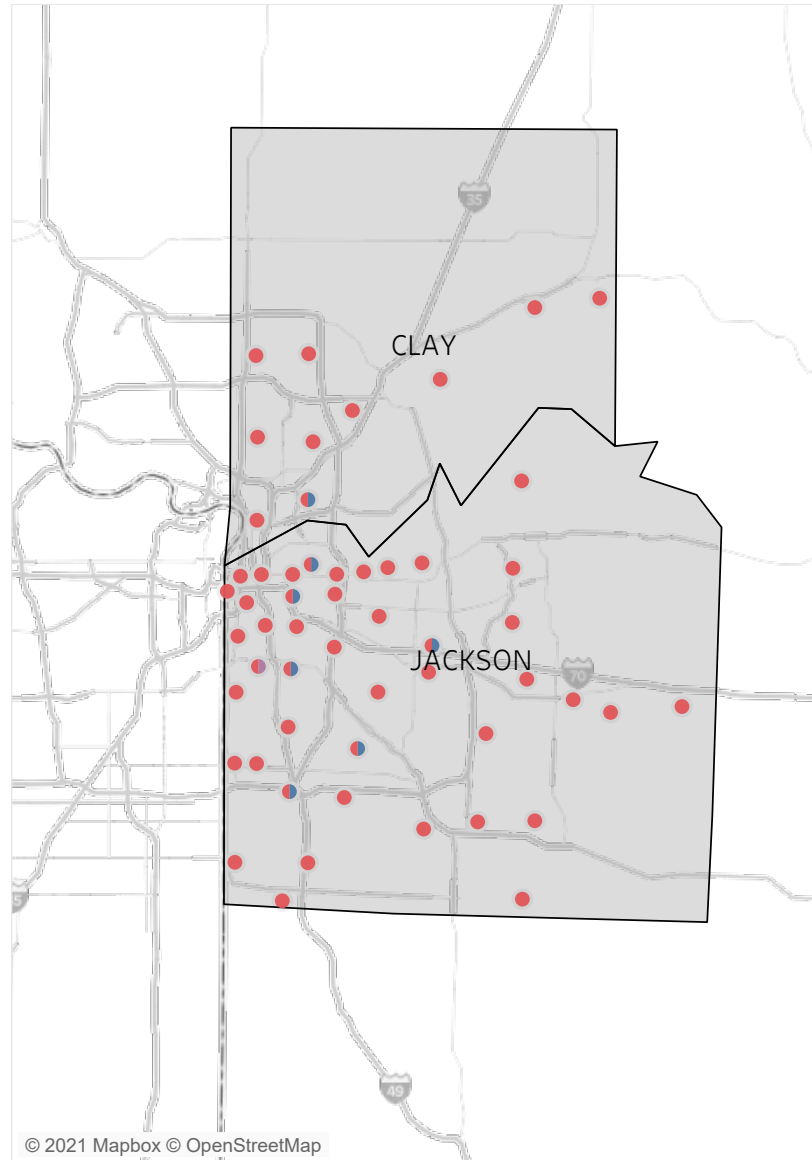

This map is showing zip codes the E&T programs reached. The green shade is showing MWA and red is for SkillUP. The golden color is where the two providers overlap. The gray areas perhaps have not been reached yet. NOTE: Any shade of color other than the three shown in the legend shows the presence of more than one provider.

■ HITE ■ MWA ■ SkillUP

Metropolitan Survey Map

Metro St. Louis E&T programs survey zip codes

Kansas City area E&T programs survey zip codes

Created by: FSD Operations Team
Updated: September 16, 2021

HITE

MWA

SkillUP

Survey counts

Survey on Program Line

County Name	Program			Grand Total
	HITE	MWA	SkillUP	
Grand Total	14	2,384	6,486	8,884
Ripley		48	1,698	1,746
St. Louis County	1	9	849	859
St. Louis City	1	4	776	781
Scott	1	110	300	411
Jackson	1	6	393	400
St. Francois	8	265	77	350
Dunklin		57	166	223
New Madrid		49	174	223
Pemiscot		27	190	217
Cass			213	213
Mississippi	1	48	164	213
Butler		162	34	196
Laclede		142	53	195
Boone		114	69	183
Cape Girardeau		141	40	181
Greene	1	37	116	154
Stoddard		51	98	149
Howell		116	32	148
Pulaski		100	1	101
Wright		70	17	87
Cole		24	61	85
Phelps		17	58	75
Camden		53	21	74
Vernon			73	73
Lincoln		64	5	69
Bates		1	64	65
Jefferson			61	61
Texas		57	3	60
Wayne		50	10	60
Warren		40	13	53
Shannon		37	14	51
Adair		36	13	49
Buchanan		5	44	49
Jasper			47	47
Marion		25	22	47
Clay		1	40	41
Franklin		2	35	37
Randolph		25	12	37
Monroe		3	33	36
Washington		14	22	36
Miller		18	15	33
Iron		27	5	32

Survey on Program Line

County Name	HITE	Program		Grand Total
		MWA	SkillUP	
Clinton		3		3
Linn		1	2	3
Livingston		2	1	3
Polk			3	3
Ralls		1	2	3
Dade			2	2
Gasconade		1	1	2
Hickory			2	2
Maries		1	1	2
Nodaway			2	2
Ray			2	2
St. Clair			2	2
Stone		1	1	2
Andrew			1	1
Barton			1	1
Cedar			1	1
Chariton			1	1
Daviess			1	1
Harrison			1	1
Mercer			1	1