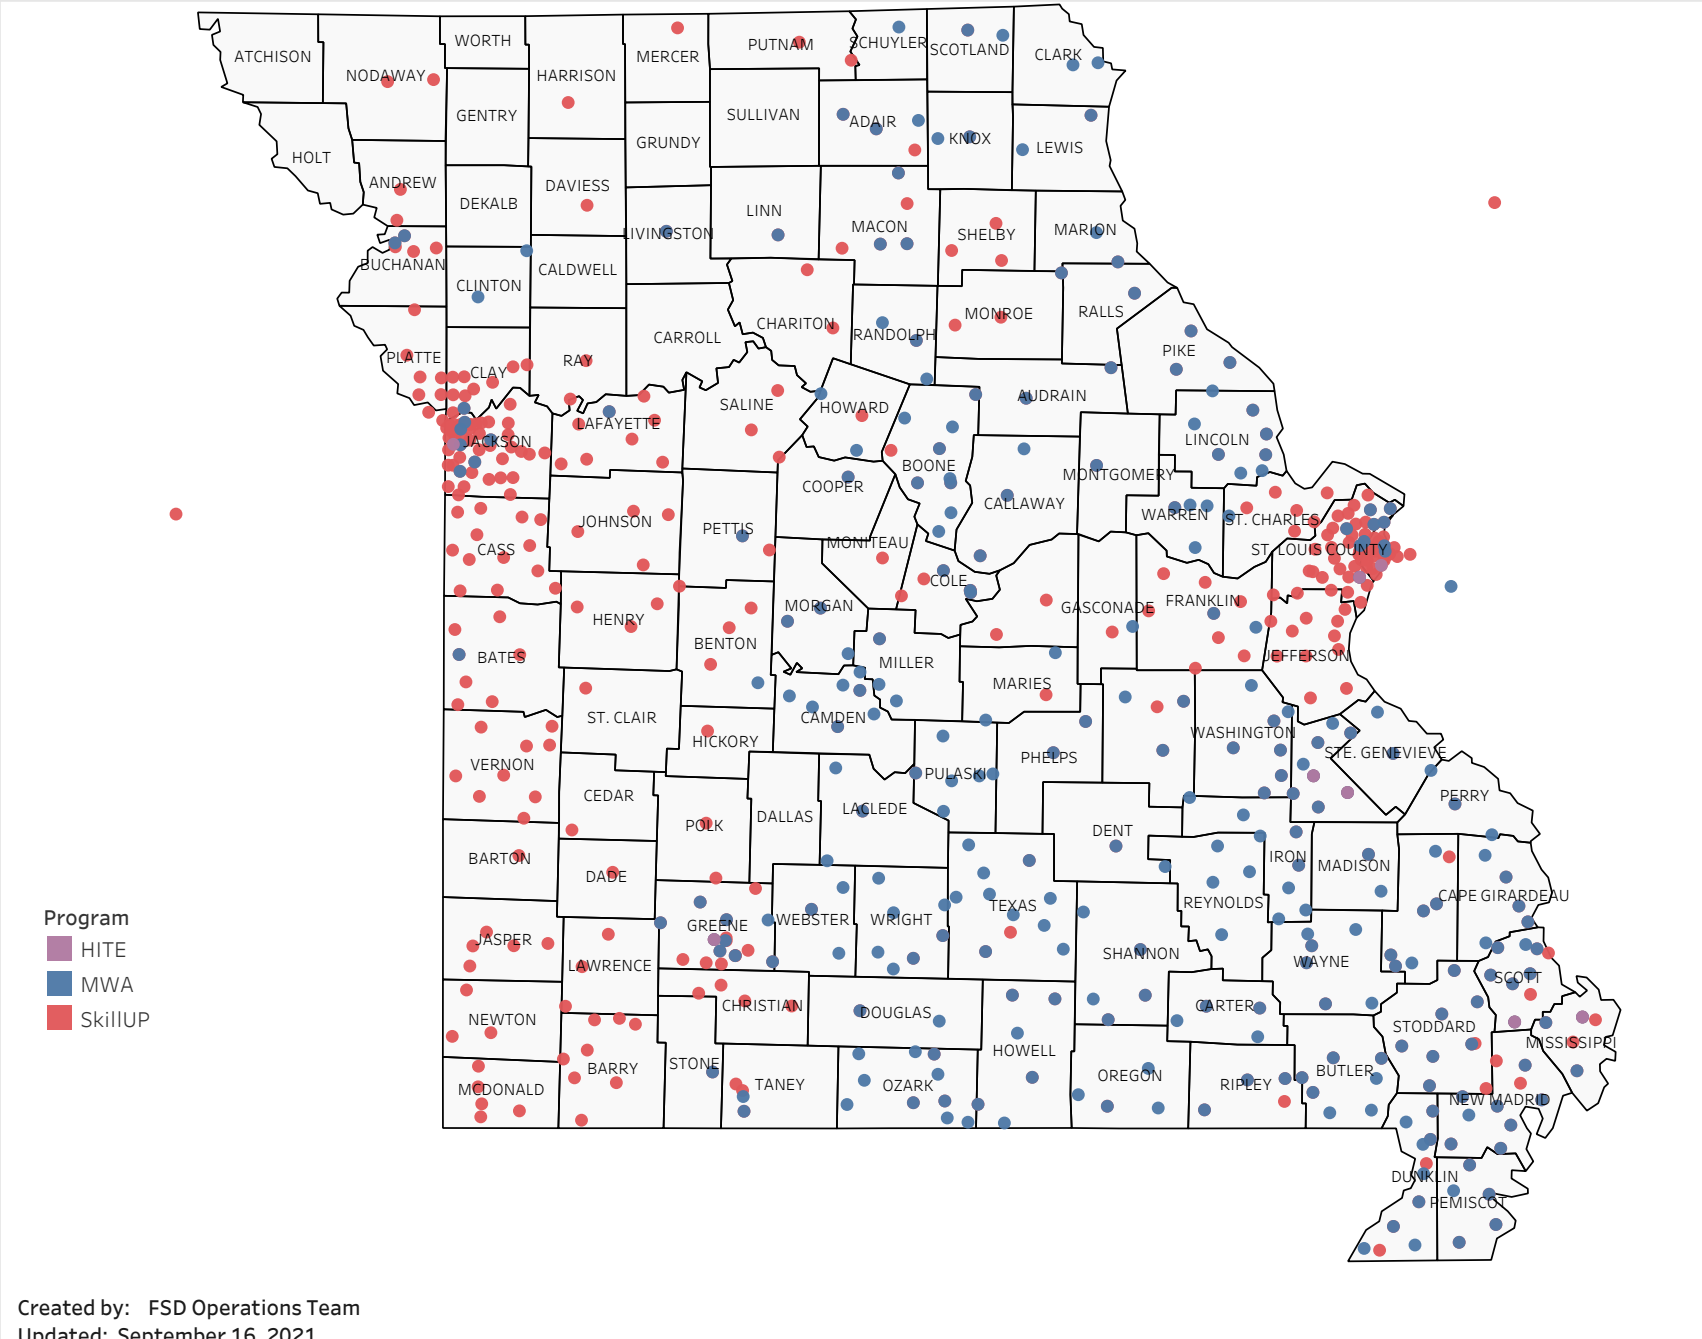

E&T Engagement Effectiveness Survey Dashboard - By Program

Created by: FSD Operations Team
 Updated: September 16, 2021

HITE MWA SkillUP

E&T Engagement Effectiveness Survey Dashboard - By Sources

Statewide Survey Map

This map is showing zip codes the E&T programs reached. The green shade is showing MWA and red is for SkillUP. The golden color is where the two providers overlap. The gray areas perhaps have not been reached yet. NOTE: Any shade of color other than the three shown in the legend shows the presence of more than one provider.

SkillUP

Survey counts

Survey on Program Line

County Name	Program			Grand Total
	HITE	MWA	SkillUP	
Grand Total	14	2,384	6,486	8,884
Ripley		48	1,698	1,746
St. Louis County	1	9	849	859
St. Louis City	1	4	776	781
Scott	1	110	300	411
Jackson	1	6	393	400
St. Francois	8	265	77	350
Dunklin		57	166	223
New Madrid		49	174	223
Pemiscot		27	190	217
Cass			213	213
Mississippi	1	48	164	213
Butler		162	34	196
Laclede		142	53	195
Boone		114	69	183
Cape Girardeau		141	40	181
Greene	1	37	116	154
Stoddard		51	98	149
Howell		116	32	148
Pulaski		100	1	101
Wright		70	17	87
Cole		24	61	85
Phelps		17	58	75
Camden		53	21	74
Vernon			73	73
Lincoln		64	5	69
Bates		1	64	65
Jefferson			61	61
Texas		57	3	60
Wayne		50	10	60
Warren		40	13	53
Shannon		37	14	51
Adair		36	13	49
Buchanan		5	44	49
Jasper			47	47
Marion		25	22	47
Clay		1	40	41
Franklin		2	35	37
Randolph		25	12	37
Monroe		3	33	36
Washington		14	22	36
Miller		18	15	33
Iron		27	5	32

Survey on Program Line

County Name	HITE	Program		Grand Total
		MWA	SkillUP	
Clinton		3		3
Linn		1	2	3
Livingston		2	1	3
Polk			3	3
Ralls		1	2	3
Dade			2	2
Gasconade		1	1	2
Hickory			2	2
Maries		1	1	2
Nodaway			2	2
Ray			2	2
St. Clair			2	2
Stone		1	1	2
Andrew			1	1
Barton			1	1
Cedar			1	1
Chariton			1	1
Daviess			1	1
Harrison			1	1
Mercer			1	1