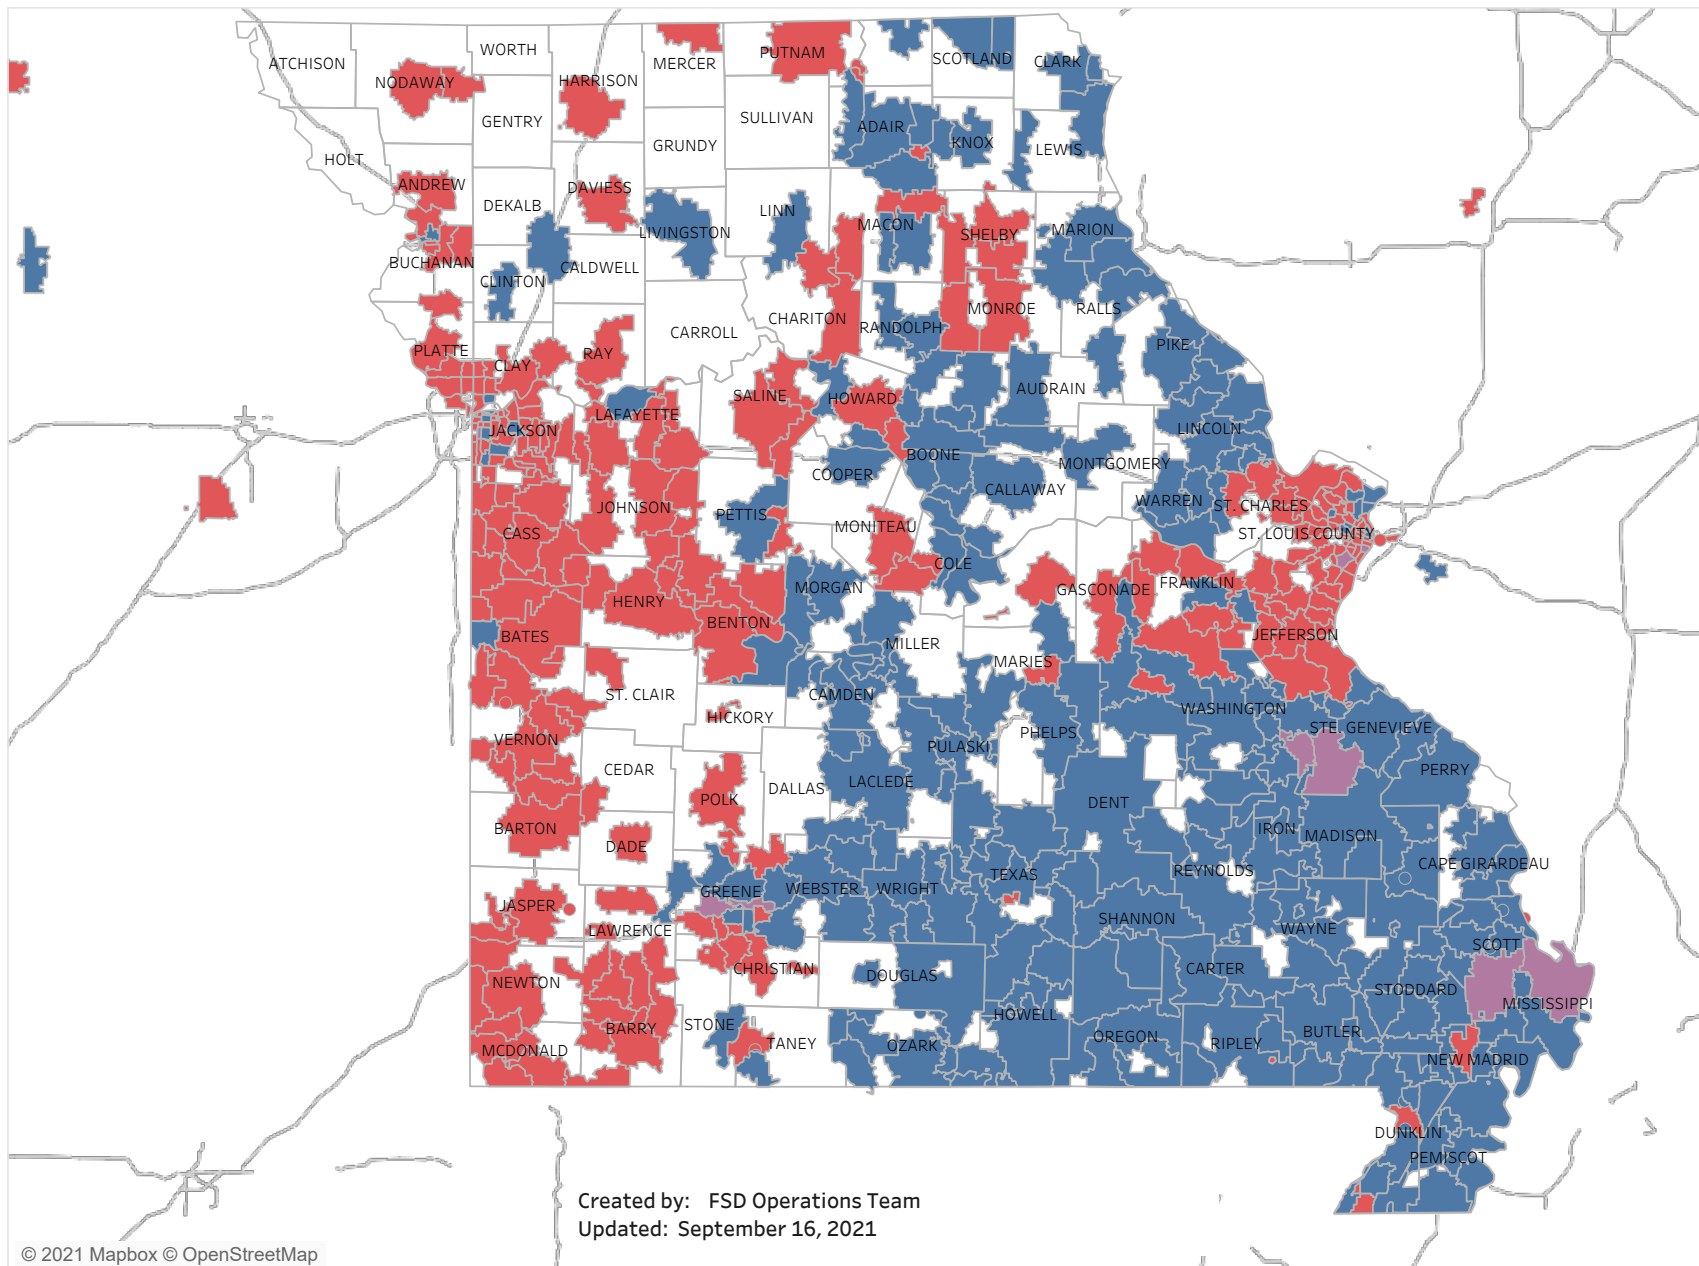

This map is showing zip codes the E&T programs reached. The green shade is showing MWA and red is for SkillUP. The golden color is where the two providers overlap. The gray areas perhaps have not been reached yet. NOTE: Any shade of color other than the three shown in the legend shows the presence of more than one provider.

■ HITE   ■ MWA   ■ SkillUP