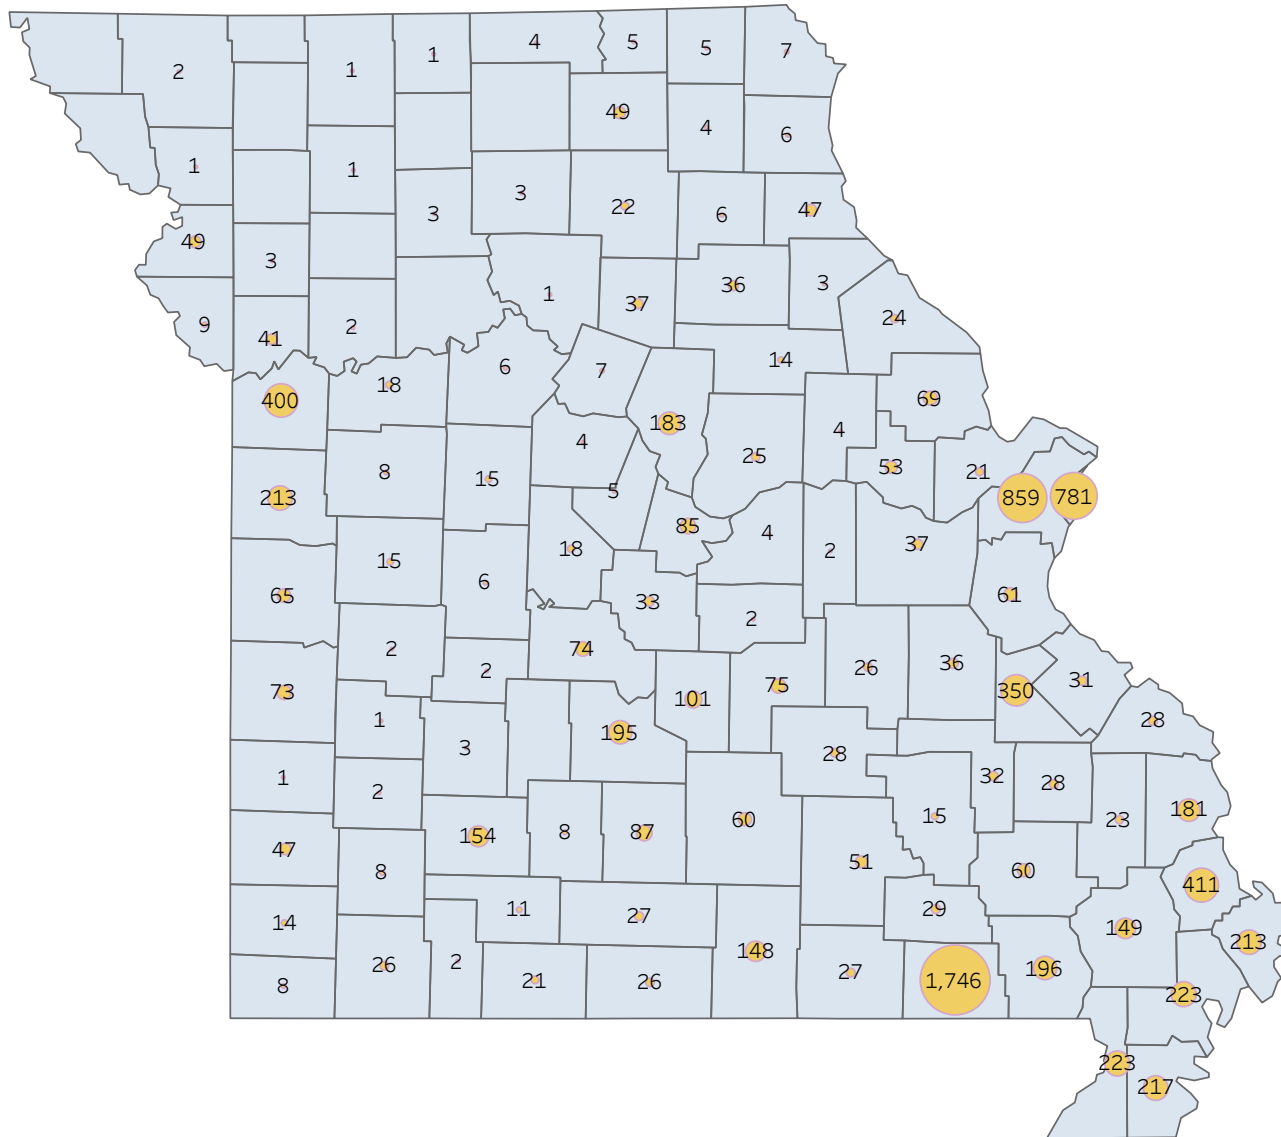

This map is showing zip codes the E&T programs reached. The green shade is showing MWA and red is for SkillUP. The golden color is where the two providers overlap. The gray areas perhaps have not been reached yet. NOTE: Any shade of color other than the three shown in the legend shows the presence of more than one provider.

■ HITE ■ MWA ■ SkillUP

Metropolitan Survey Map

Metro St. Louis E&T programs survey zip codes

Kansas City area E&T programs survey zip codes

Created by: FSD Operations Team
Updated: September 16, 2021

HITE

MWA

SkillUP

Survey counts

Survey on Program Line

County Name	Program			Grand Total
	HITE	MWA	SkillUP	
Grand Total	14	2,384	6,486	8,884
Ripley		48	1,698	1,746
St. Louis County	1	9	849	859
St. Louis City	1	4	776	781
Scott	1	110	300	411
Jackson	1	6	393	400
St. Francois	8	265	77	350
Dunklin		57	166	223
New Madrid		49	174	223
Pemiscot		27	190	217
Cass			213	213
Mississippi	1	48	164	213
Butler		162	34	196
Laclede		142	53	195
Boone		114	69	183
Cape Girardeau		141	40	181
Greene	1	37	116	154
Stoddard		51	98	149
Howell		116	32	148
Pulaski		100	1	101
Wright		70	17	87
Cole		24	61	85
Phelps		17	58	75
Camden		53	21	74
Vernon			73	73
Lincoln		64	5	69
Bates		1	64	65
Jefferson			61	61
Texas		57	3	60
Wayne		50	10	60
Warren		40	13	53
Shannon		37	14	51
Adair		36	13	49
Buchanan		5	44	49
Jasper			47	47
Marion		25	22	47
Clay		1	40	41
Franklin		2	35	37
Randolph		25	12	37
Monroe		3	33	36
Washington		14	22	36
Miller		18	15	33
Iron		27	5	32