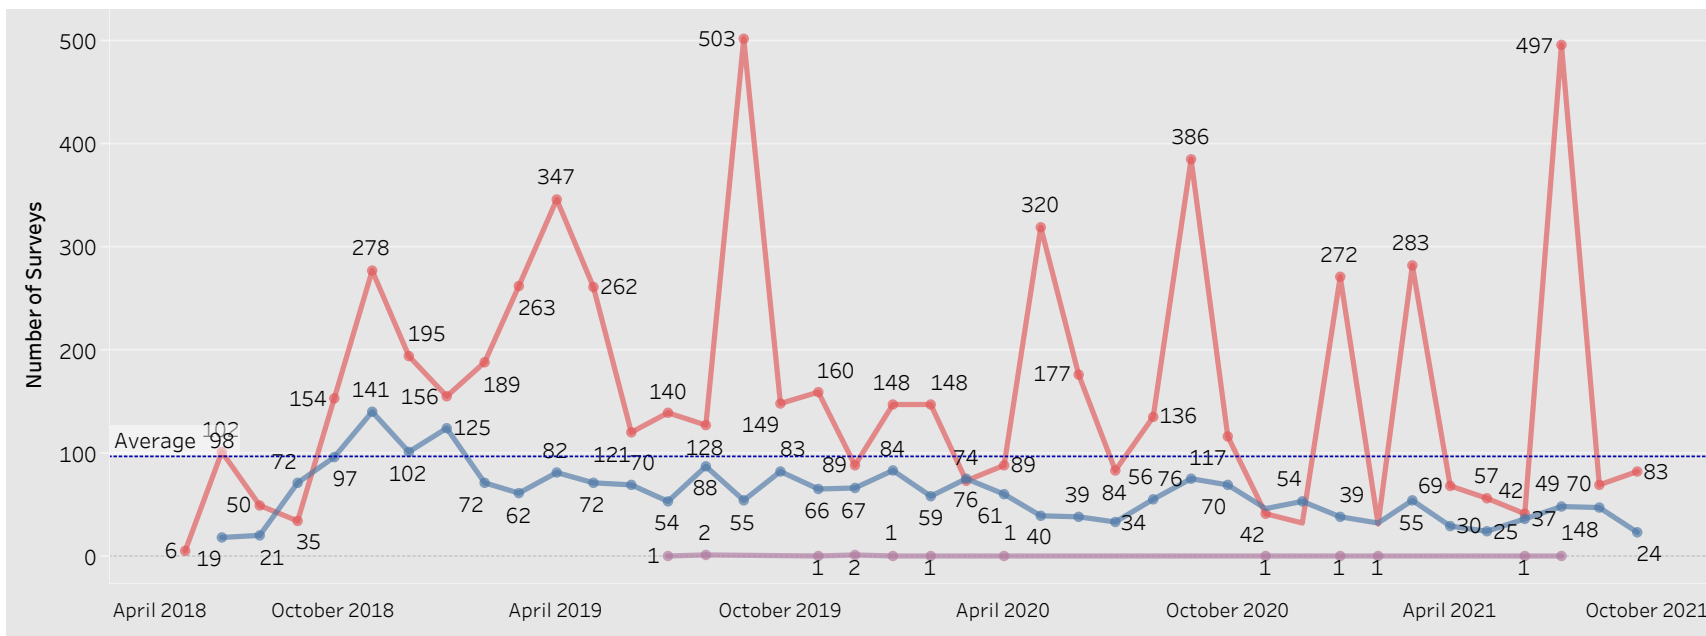

E&T Engagement Effectiveness Survey Dashboard - By Program

Created by: FSD Operations Team
 Updated: September 16, 2021

HITE MWA SkillUP

E&T Engagement Effectiveness Survey Dashboard - By Sources

Statewide Survey Map

This map is showing zip codes the E&T programs reached. The green shade is showing MWA and red is for SkillUP. The golden color is where the two providers overlap. The gray areas perhaps have not been reached yet. NOTE: Any shade of color other than the three shown in the legend shows the presence of more than one provider.