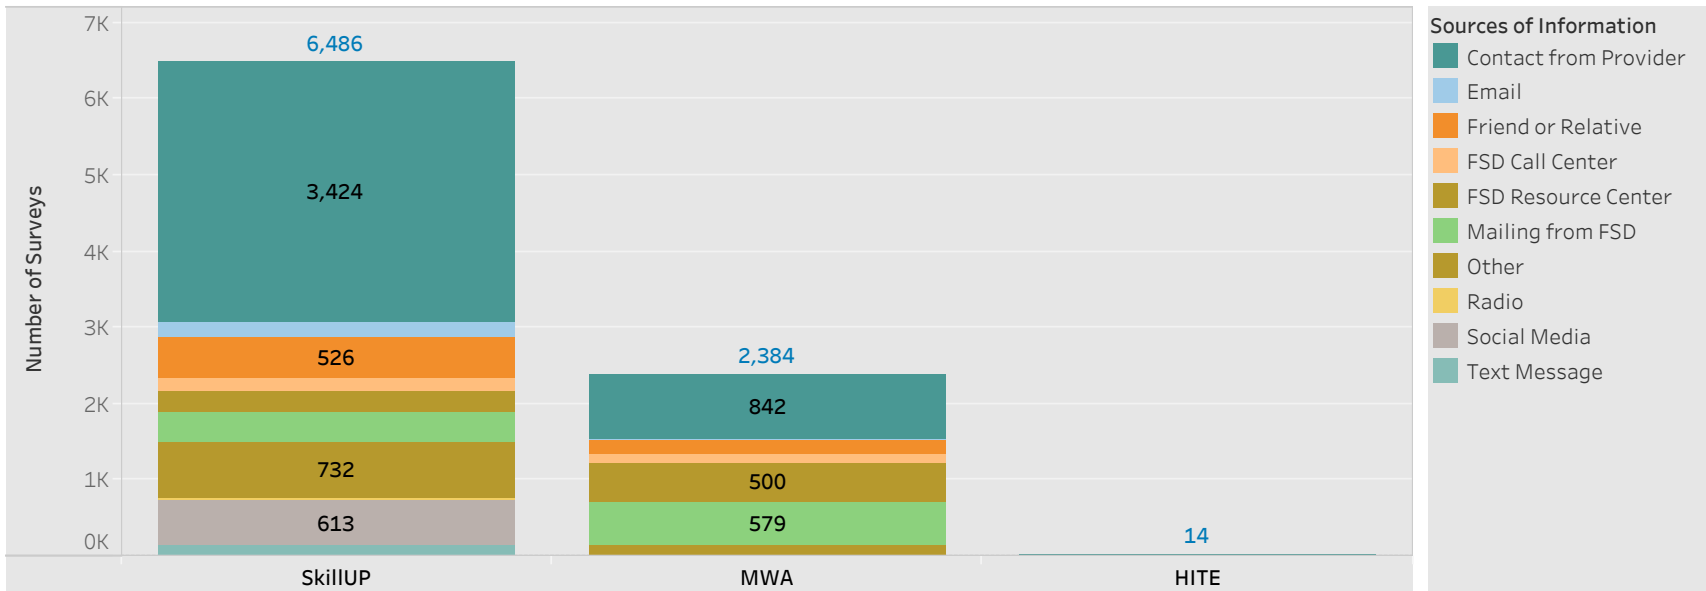

E&T Engagement Effectiveness Survey Dashboard - By Program

Created by: FSD Operations Team
 Updated: September 16, 2021

HITE MWA SkillUP

E&T Engagement Effectiveness Survey Dashboard - By Sources

Statewide Survey Map

This map is showing zip codes the E&T programs reached. The green shade is showing MWA and red is for SkillUP. The golden color is where the two providers overlap. The gray areas perhaps have not been reached yet. NOTE: Any shade of color other than the three shown in the legend shows the presence of more than one provider.

■ HITE ■ MWA ■ SkillUP

Metropolitan Survey Map

Metro St. Louis E&T programs survey zip codes

Kansas City area E&T programs survey zip codes

Created by: FSD Operations Team
Updated: September 16, 2021

HITE

MWA

SkillUP

Survey counts

Survey on Program Line

County Name	Program			Grand Total
	HITE	MWA	SkillUP	
Grand Total	14	2,384	6,486	8,884
Ripley		48	1,698	1,746
St. Louis County	1	9	849	859
St. Louis City	1	4	776	781
Scott	1	110	300	411
Jackson	1	6	393	400
St. Francois	8	265	77	350
Dunklin		57	166	223
New Madrid		49	174	223
Pemiscot		27	190	217
Cass			213	213
Mississippi	1	48	164	213
Butler		162	34	196
Laclede		142	53	195
Boone		114	69	183
Cape Girardeau		141	40	181
Greene	1	37	116	154
Stoddard		51	98	149
Howell		116	32	148
Pulaski		100	1	101
Wright		70	17	87
Cole		24	61	85
Phelps		17	58	75
Camden		53	21	74
Vernon			73	73
Lincoln		64	5	69
Bates		1	64	65
Jefferson			61	61
Texas		57	3	60
Wayne		50	10	60
Warren		40	13	53
Shannon		37	14	51
Adair		36	13	49
Buchanan		5	44	49
Jasper			47	47
Marion		25	22	47
Clay		1	40	41
Franklin		2	35	37
Randolph		25	12	37
Monroe		3	33	36
Washington		14	22	36
Miller		18	15	33
Iron		27	5	32