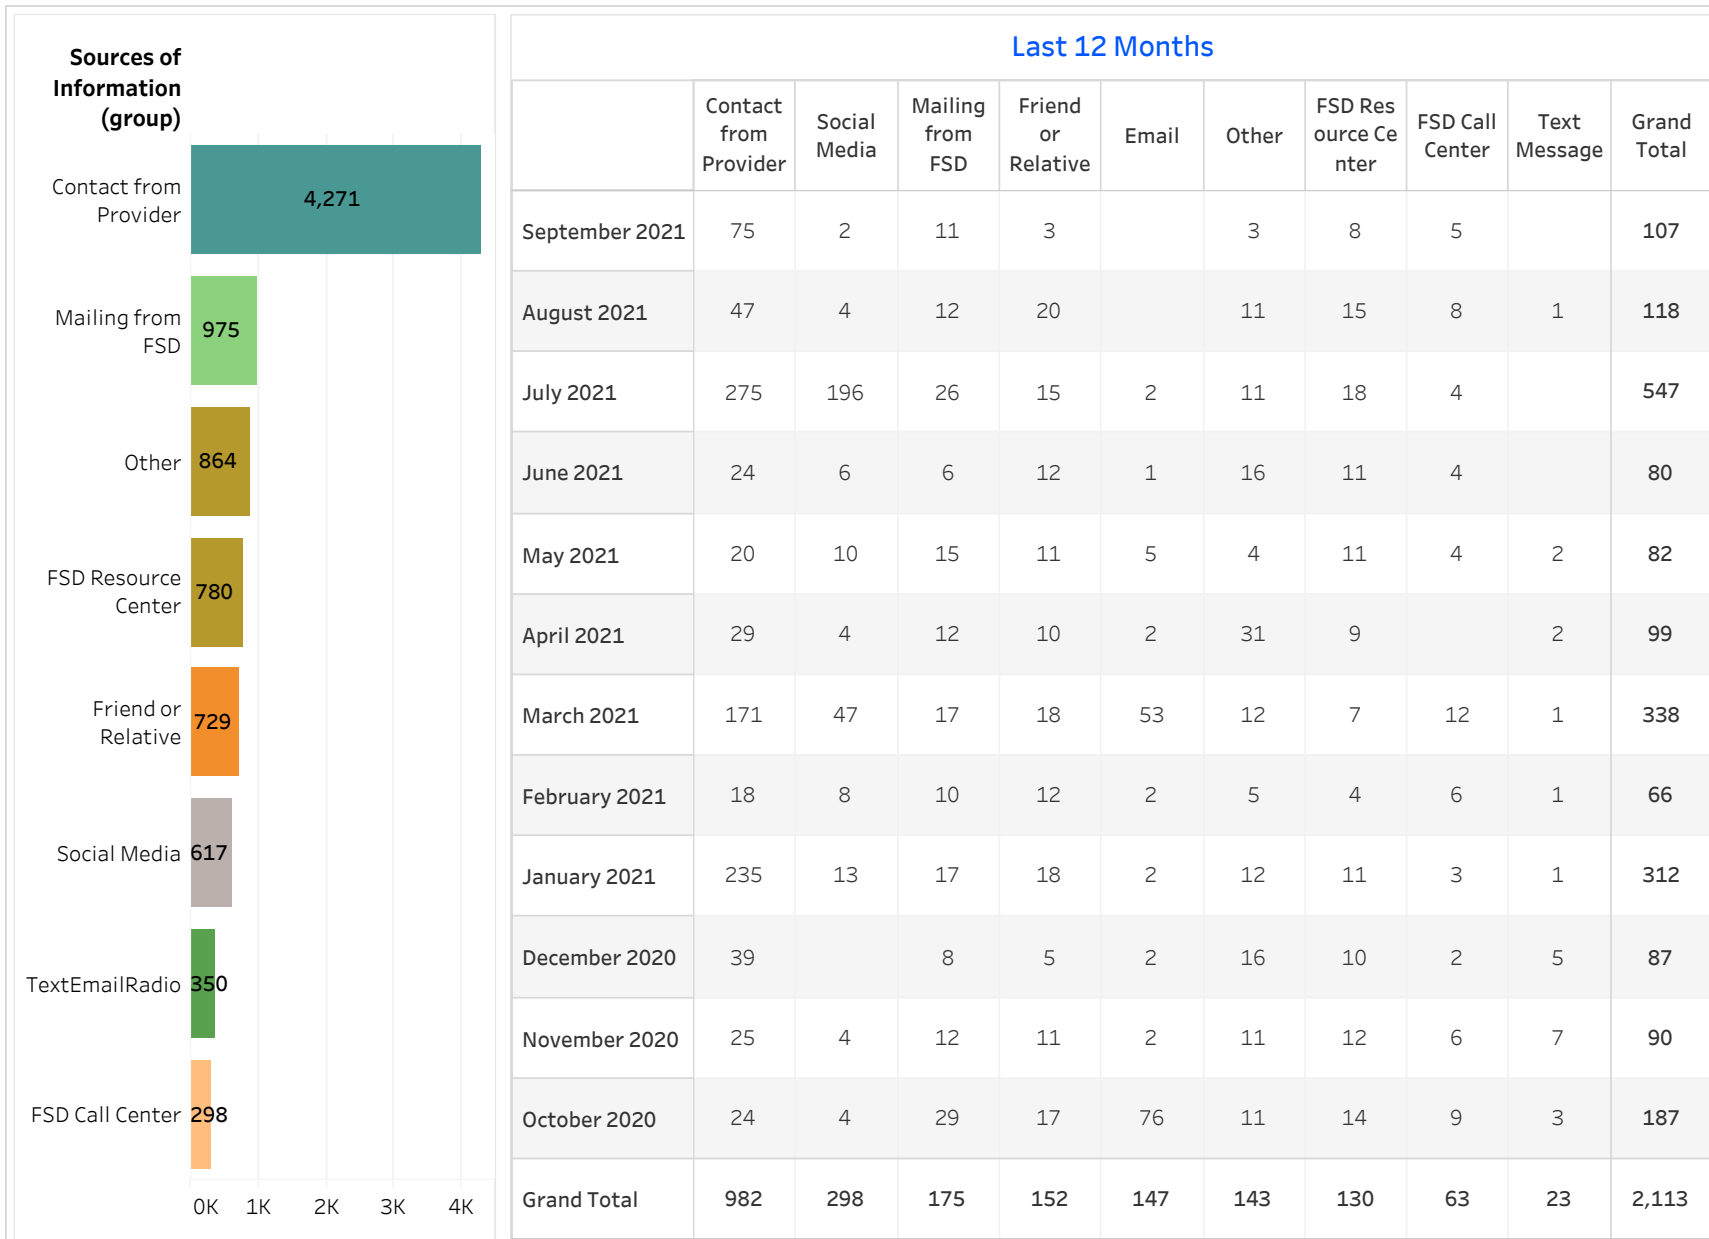

E&T Engagement Effectiveness Survey Dashboard - By Program

Created by: FSD Operations Team
 Updated: September 16, 2021

HITE MWA SkillUP

E&T Engagement Effectiveness Survey Dashboard - By Sources

Statewide Survey Map

This map is showing zip codes the E&T programs reached. The green shade is showing MWA and red is for SkillUP. The golden color is where the two providers overlap. The gray areas perhaps have not been reached yet. NOTE: Any shade of color other than the three shown in the legend shows the presence of more than one provider.

■ HITE ■ MWA ■ SkillUP

Metropolitan Survey Map

Metro St. Louis E&T programs survey zip codes

Kansas City area E&T programs survey zip codes

Created by: FSD Operations Team
Updated: September 16, 2021

HITE

MWA

SkillUP

Survey counts

Survey on Program Line

County Name	Program			Grand Total
	HITE	MWA	SkillUP	
Grand Total	14	2,384	6,486	8,884
Ripley		48	1,698	1,746
St. Louis County	1	9	849	859
St. Louis City	1	4	776	781
Scott	1	110	300	411
Jackson	1	6	393	400
St. Francois	8	265	77	350
Dunklin		57	166	223
New Madrid		49	174	223
Pemiscot		27	190	217
Cass			213	213
Mississippi	1	48	164	213
Butler		162	34	196
Laclede		142	53	195
Boone		114	69	183
Cape Girardeau		141	40	181
Greene	1	37	116	154
Stoddard		51	98	149
Howell		116	32	148
Pulaski		100	1	101
Wright		70	17	87
Cole		24	61	85
Phelps		17	58	75
Camden		53	21	74
Vernon			73	73
Lincoln		64	5	69
Bates		1	64	65
Jefferson			61	61
Texas		57	3	60
Wayne		50	10	60
Warren		40	13	53
Shannon		37	14	51
Adair		36	13	49
Buchanan		5	44	49
Jasper			47	47
Marion		25	22	47
Clay		1	40	41
Franklin		2	35	37
Randolph		25	12	37
Monroe		3	33	36
Washington		14	22	36
Miller		18	15	33
Iron		27	5	32