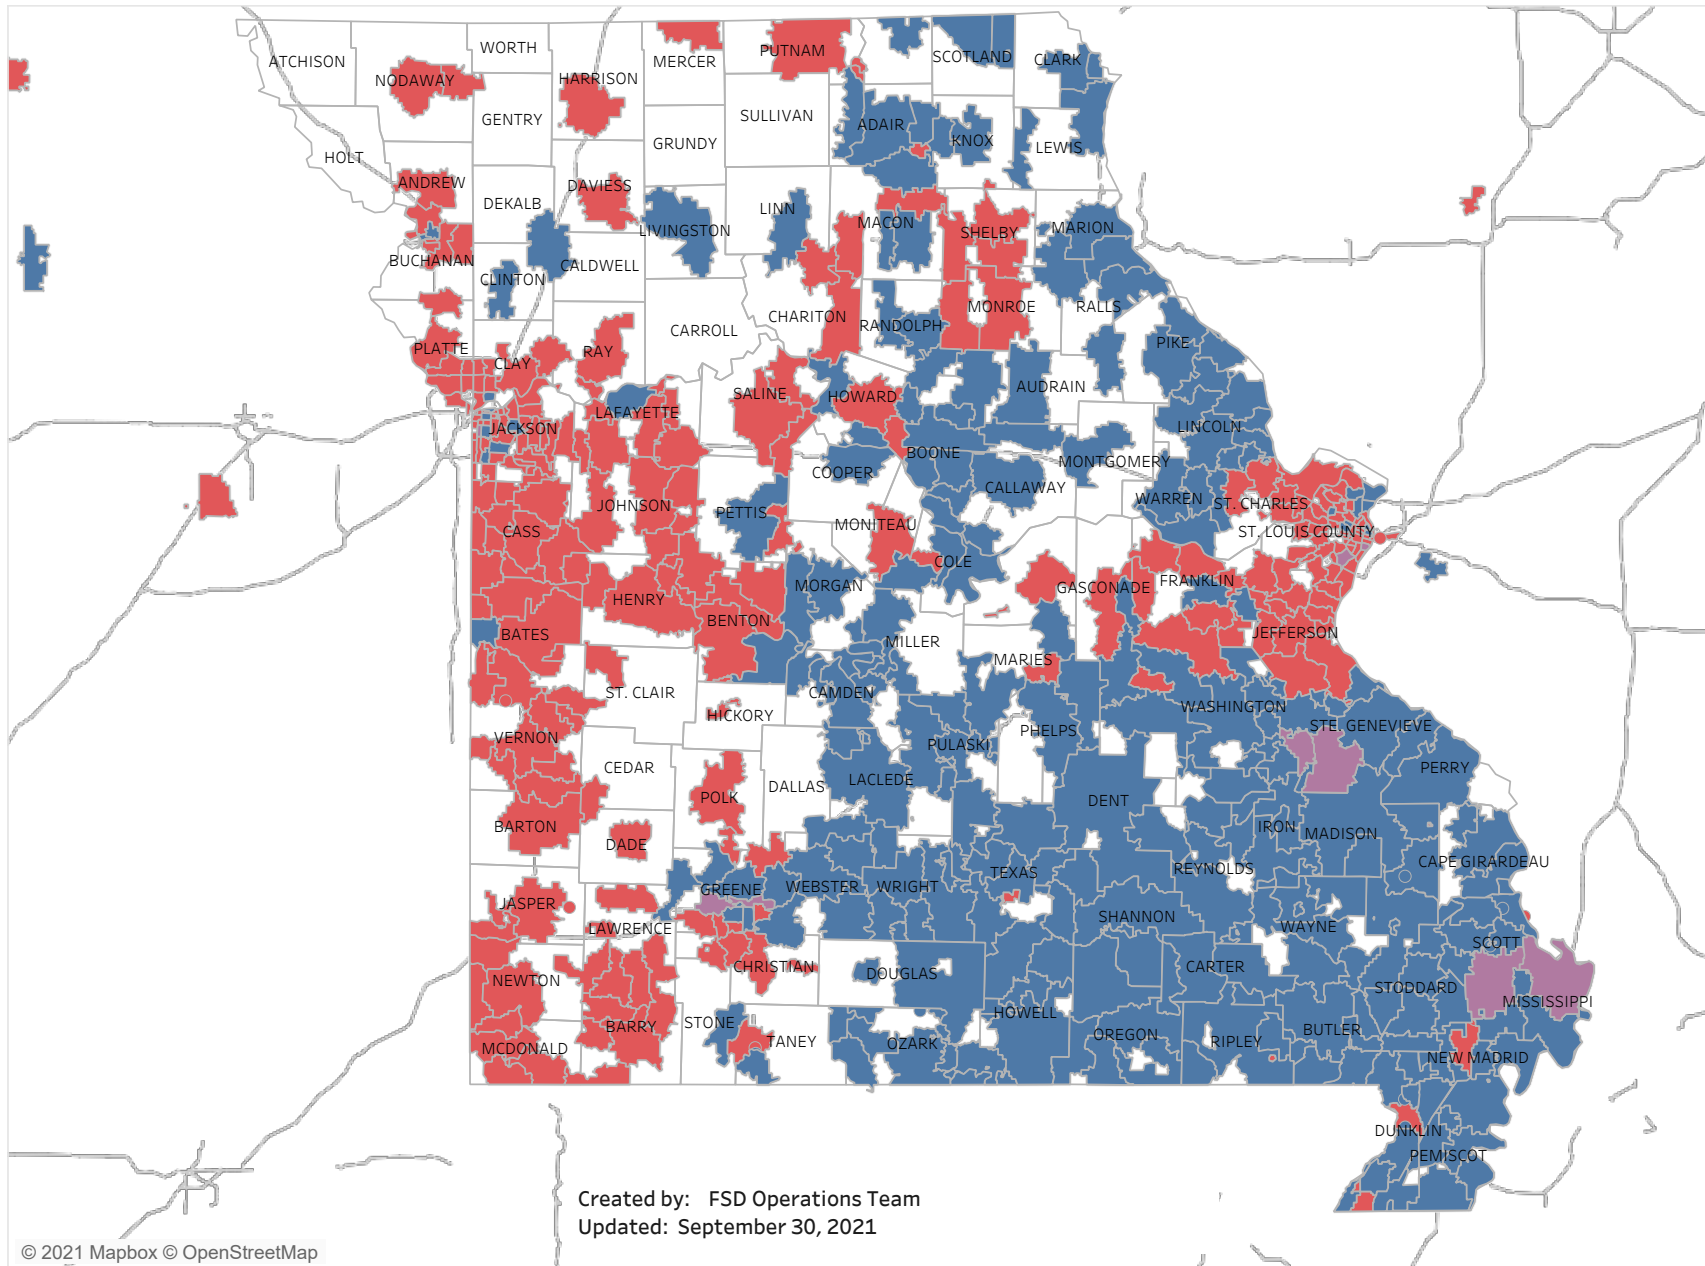

This map is showing zip codes the E&T programs reached. The green shade is showing MWA and red is for SkillUP. The golden color is where the two providers overlap. The gray areas perhaps have not been reached yet. NOTE: Any shade of color other than the three shown in the legend shows the presence of more than one provider.

■ HITE   ■ MWA   ■ SkillUP