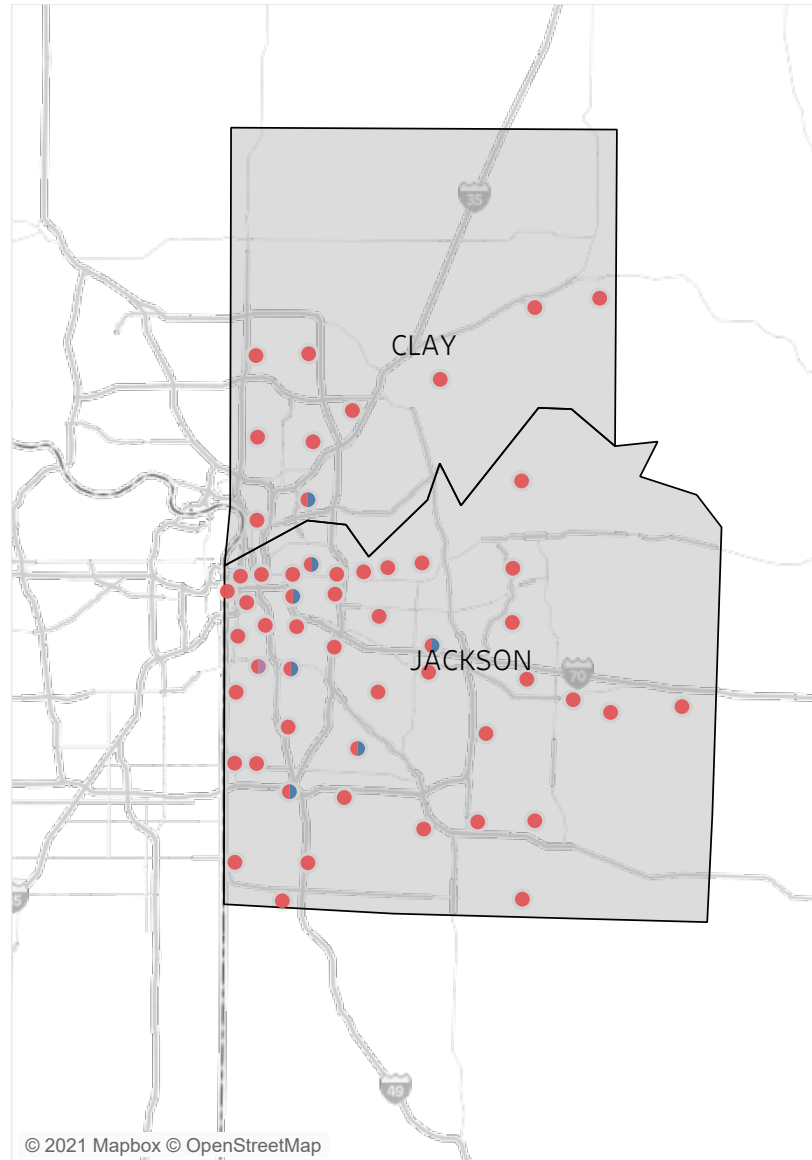

# Statewide Survey Map

This map is showing zip codes the E&T programs reached. The green shade is showing MWA and red is for SkillUP. The golden color is where the two providers overlap. The gray areas perhaps have not been reached yet. NOTE: Any shade of color other than the three shown in the legend shows the presence of more than one provider.

■ HITE      ■ MWA      ■ SkillUP

## Metropolitan Survey Map

Metro St. Louis E&T programs survey zip codes

Kansas City area E&T programs survey zip codes

Created by: FSD Operations Team  
Updated: September 30, 2021

HITE

MWA

SkillUP