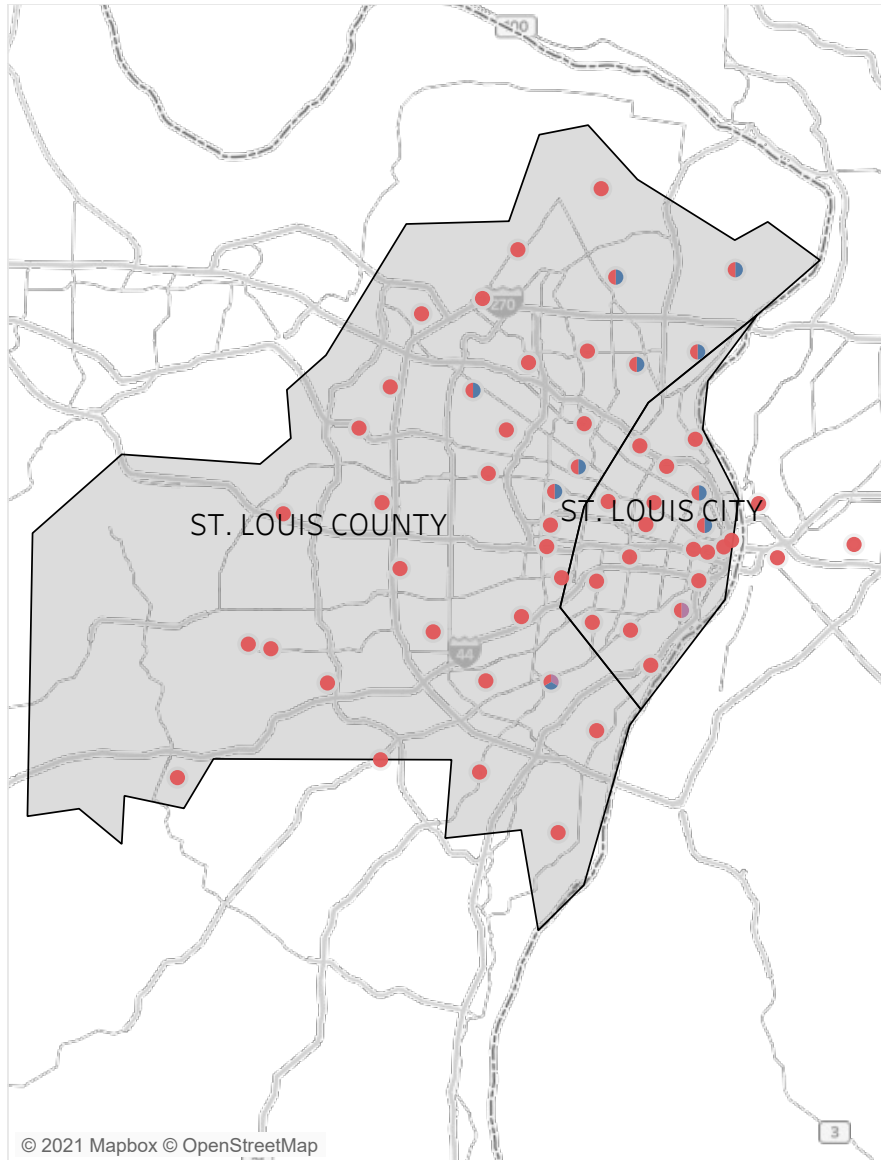

# Statewide Survey Map

This map is showing zip codes the E&T programs reached. The green shade is showing MWA and red is for SkillUP. The golden color is where the two providers overlap. The gray areas perhaps have not been reached yet. NOTE: Any shade of color other than the three shown in the legend shows the presence of more than one provider.

## Metropolitan Survey Map

Metro St. Louis E&T programs survey zip codes

Kansas City area E&T programs survey zip codes

Created by: FSD Operations Team  
Updated: September 30, 2021

HITE

MWA

SkillUP