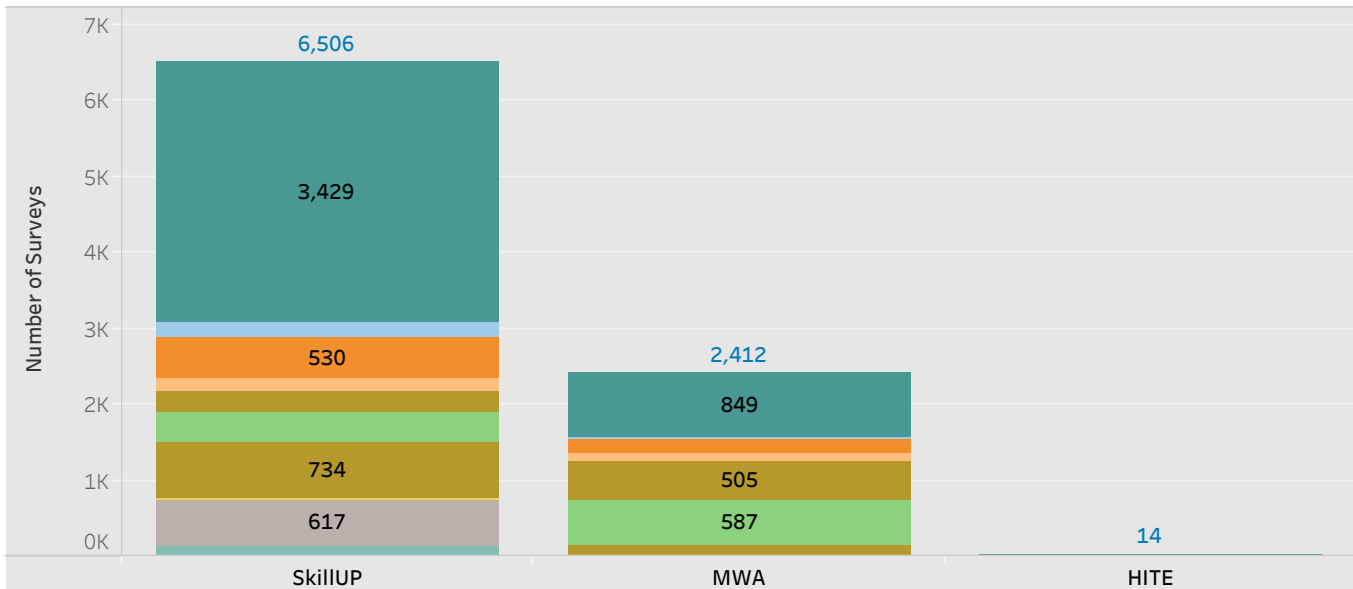

# E&T Engagement Effectiveness Survey Dashboard - By Program

- Sources of Information**
- Contact from Provider
  - Email
  - Friend or Relative
  - FSD Call Center
  - FSD Resource Center
  - Mailing from FSD
  - Other
  - Radio
  - Social Media
  - Text Message