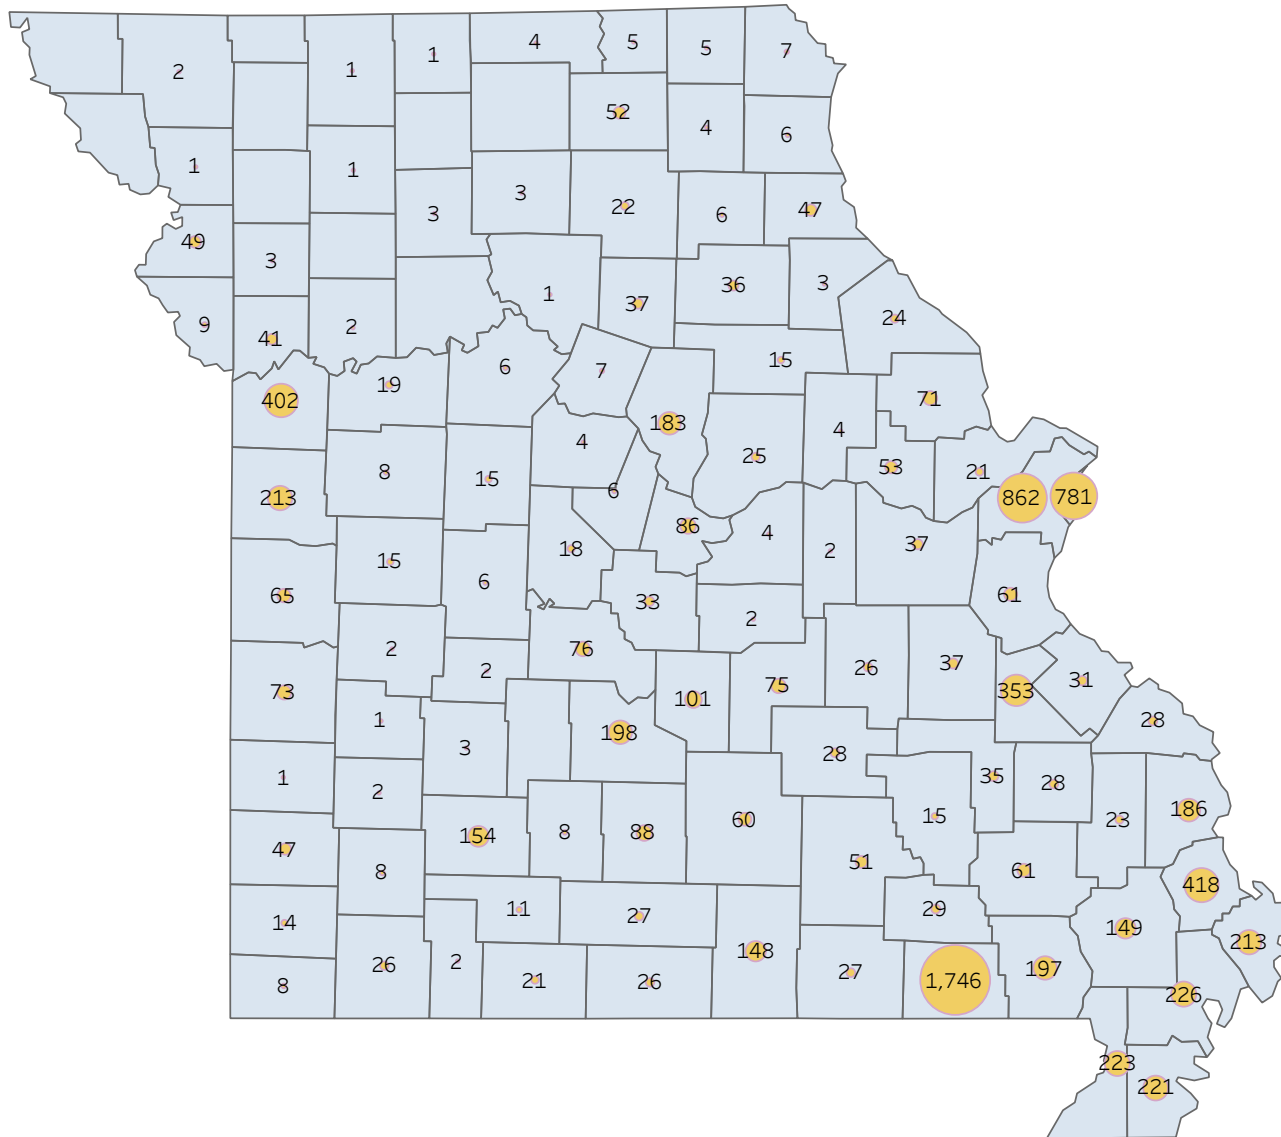

# Statewide Survey Map

This map is showing zip codes the E&T programs reached. The green shade is showing MWA and red is for SkillUP. The golden color is where the two providers overlap. The gray areas perhaps have not been reached yet. NOTE: Any shade of color other than the three shown in the legend shows the presence of more than one provider.

## Metropolitan Survey Map

Metro St. Louis E&T programs survey zip codes

Kansas City area E&T programs survey zip codes

Created by: FSD Operations Team  
Updated: September 30, 2021

HITE

MWA

SkillUP

# Survey counts

# Survey on Program Line

County Name	Program			Grand Total
	HITE	MWA	SkillUP	
Grand Total	14	2,412	6,506	8,932
Ripley		48	1,698	1,746
St. Louis County	1	9	852	862
St. Louis City	1	4	776	781
Scott	1	114	303	418
Jackson	1	6	395	402
St. Francois	8	268	77	353
New Madrid		49	177	226
Dunklin		57	166	223
Pemiscot		27	194	221
Cass			213	213
Mississippi	1	48	164	213
Laclede		145	53	198
Butler		162	35	197
Cape Girardeau		145	41	186
Boone		114	69	183
Greene	1	37	116	154
Stoddard		51	98	149
Howell		116	32	148
Pulaski		100	1	101
Wright		71	17	88
Cole		25	61	86
Camden		55	21	76
Phelps		17	58	75
Vernon			73	73
Lincoln		66	5	71
Bates		1	64	65
Jefferson			61	61
Wayne		51	10	61
Texas		57	3	60
Warren		40	13	53
Adair		39	13	52
Shannon		37	14	51
Buchanan		5	44	49
Jasper			47	47
Marion		25	22	47
Clay		1	40	41
Franklin		2	35	37
Randolph		25	12	37
Washington		15	22	37
Monroe		3	33	36
Iron		29	6	35
Miller		18	15	33