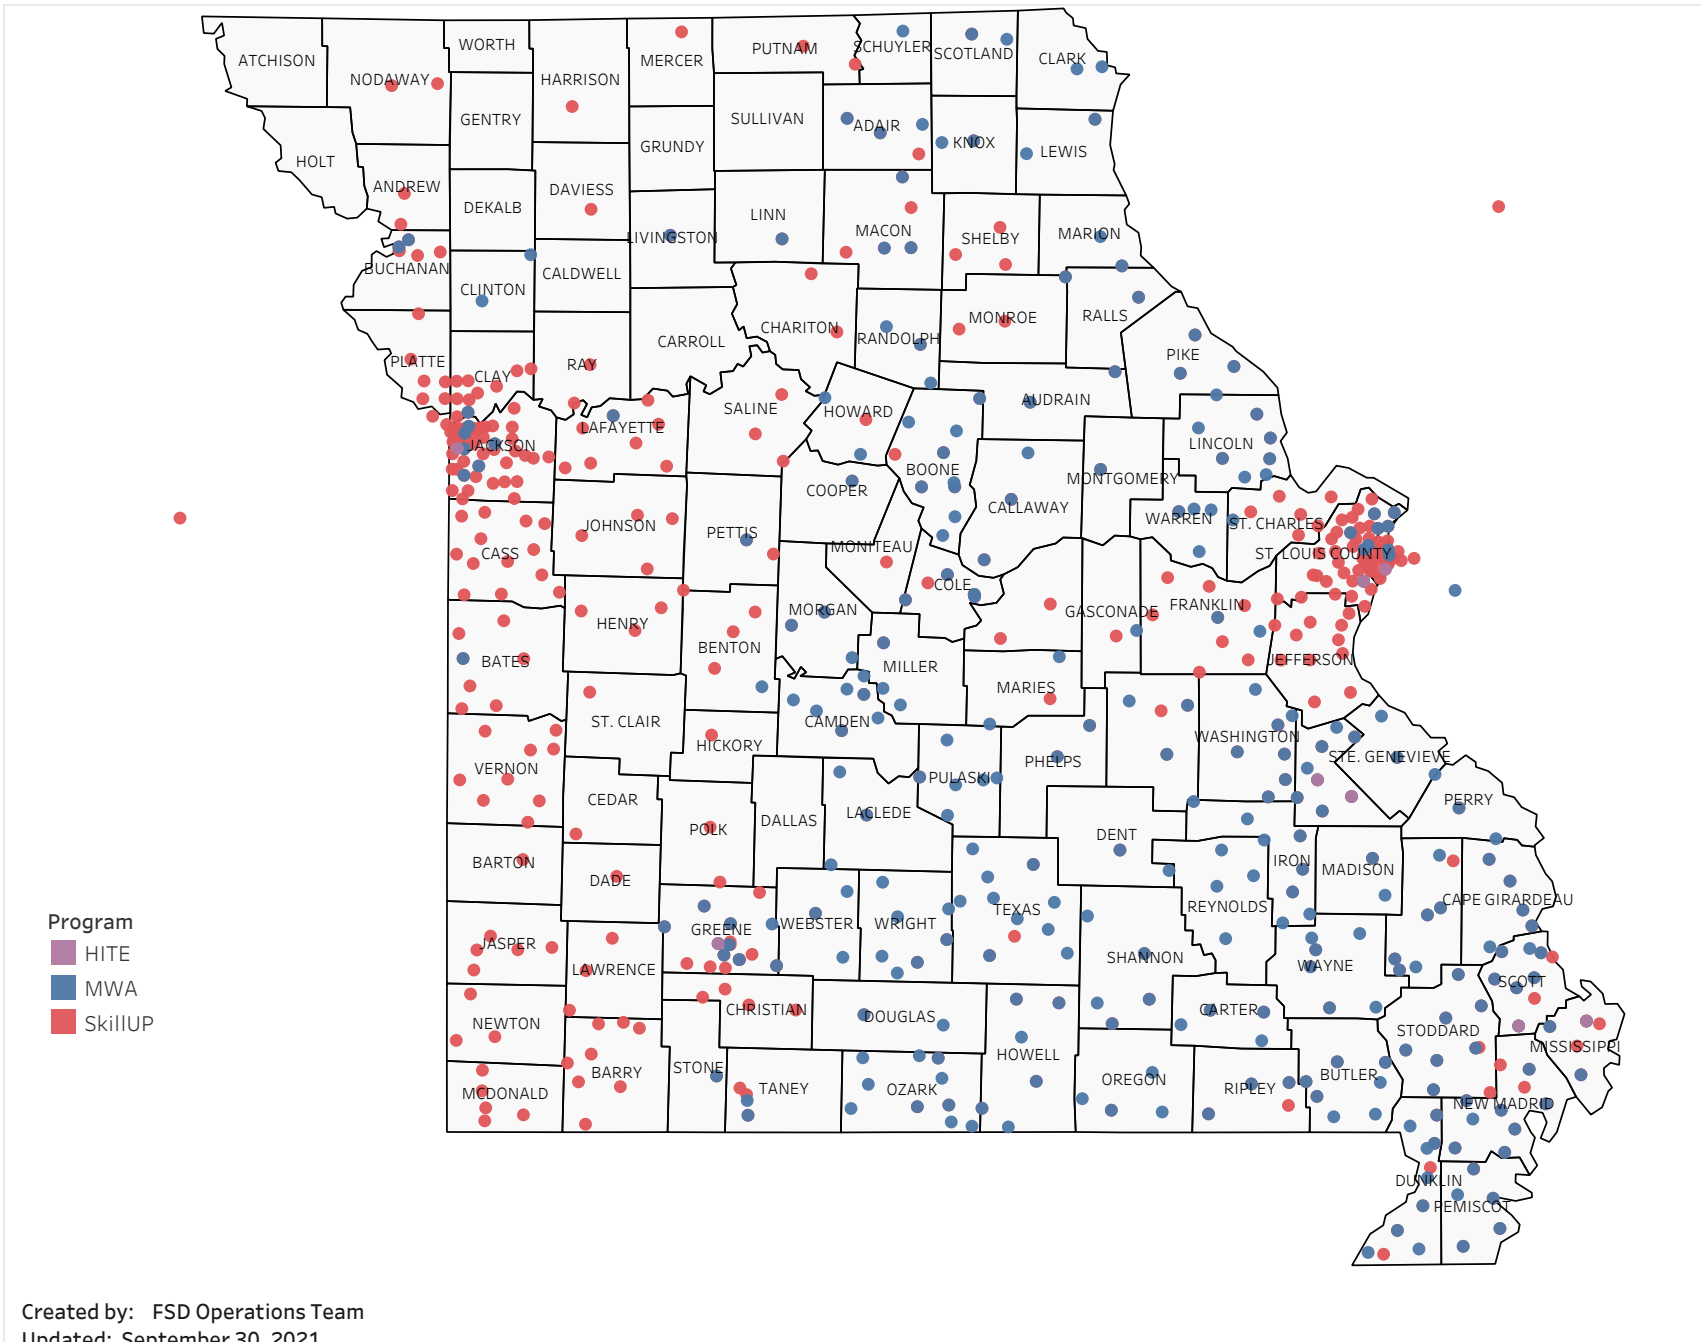

# E&T Engagement Effectiveness Survey Dashboard - By Program

- Sources of Information**
- Contact from Provider
  - Email
  - Friend or Relative
  - FSD Call Center
  - FSD Resource Center
  - Mailing from FSD
  - Other
  - Radio
  - Social Media
  - Text Message

Created by: FSD Operations Team  
 Updated: September 30, 2021

■ HITE      ■ MWA      ■ SkillIUP

# Statewide Survey Map

This map is showing zip codes the E&T programs reached. The green shade is showing MWA and red is for SkillUP. The golden color is where the two providers overlap. The gray areas perhaps have not been reached yet. NOTE: Any shade of color other than the three shown in the legend shows the presence of more than one provider.

# Survey on Program Line

County Name	HITE	Program		Grand Total
		MWA	SkillUP	
Clinton		3		3
Linn		1	2	3
Livingston		2	1	3
Polk			3	3
Ralls		1	2	3
Dade			2	2
Gasconade		1	1	2
Hickory			2	2
Maries		1	1	2
Nodaway			2	2
Ray			2	2
St. Clair			2	2
Stone		1	1	2
Andrew			1	1
Barton			1	1
Cedar			1	1
Chariton			1	1
Daviess			1	1
Harrison			1	1
Mercer			1	1