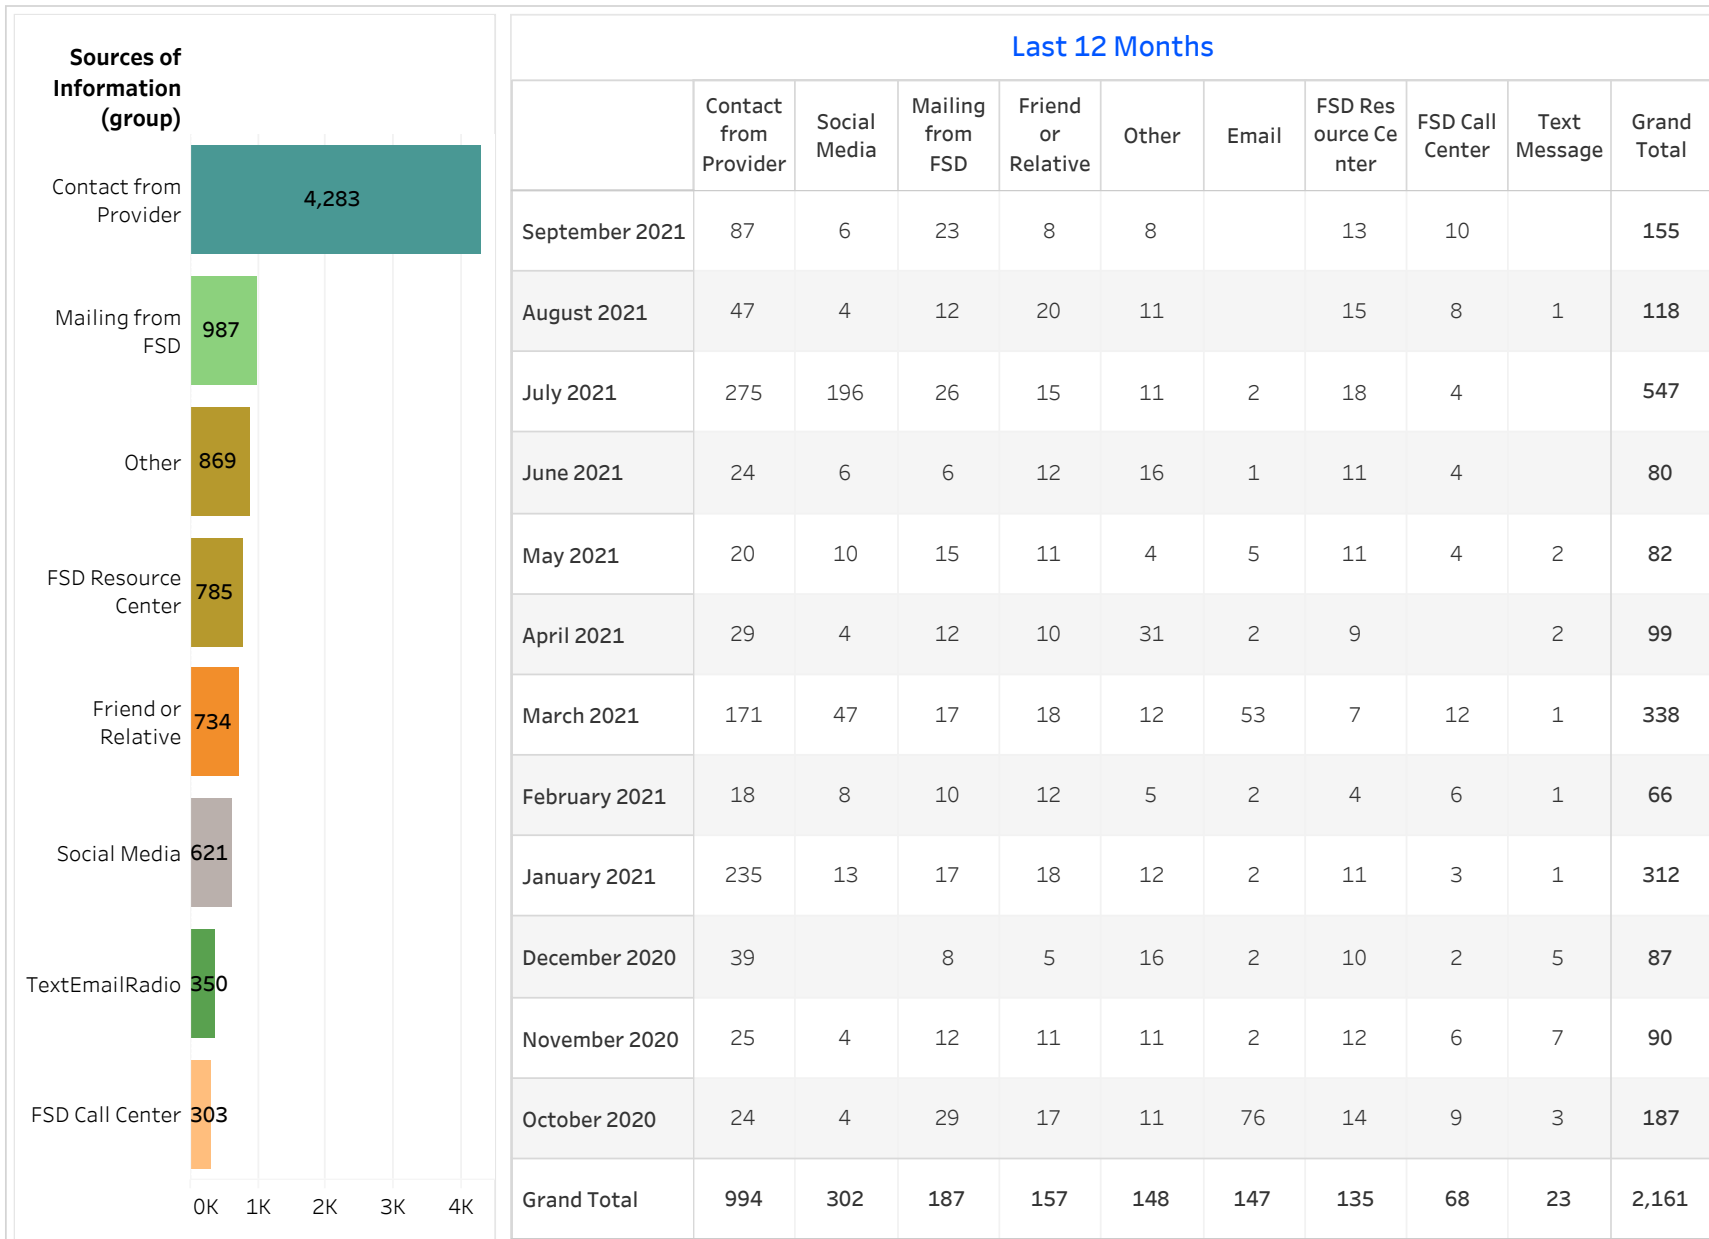

# E&T Engagement Effectiveness Survey Dashboard - By Program

- Sources of Information**
- Contact from Provider
  - Email
  - Friend or Relative
  - FSD Call Center
  - FSD Resource Center
  - Mailing from FSD
  - Other
  - Radio
  - Social Media
  - Text Message

Created by: FSD Operations Team  
 Updated: September 30, 2021

■ HITE      ■ MWA      ■ SkillIUP

## E&T Engagement Effectiveness Survey Dashboard - By Sources

# Statewide Survey Map

This map is showing zip codes the E&T programs reached. The green shade is showing MWA and red is for SkillUP. The golden color is where the two providers overlap. The gray areas perhaps have not been reached yet. NOTE: Any shade of color other than the three shown in the legend shows the presence of more than one provider.