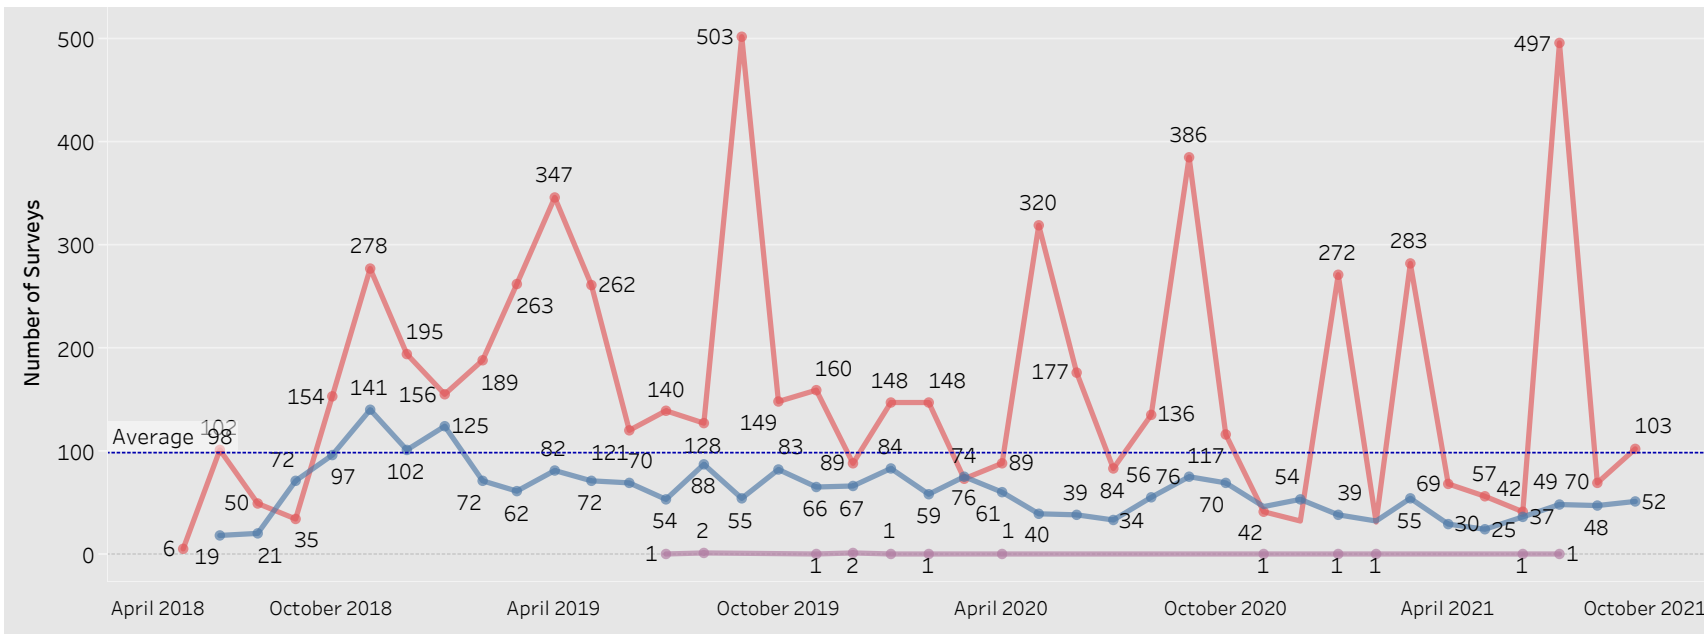

# E&T Engagement Effectiveness Survey Dashboard - By Program

- Sources of Information**
- Contact from Provider
  - Email
  - Friend or Relative
  - FSD Call Center
  - FSD Resource Center
  - Mailing from FSD
  - Other
  - Radio
  - Social Media
  - Text Message