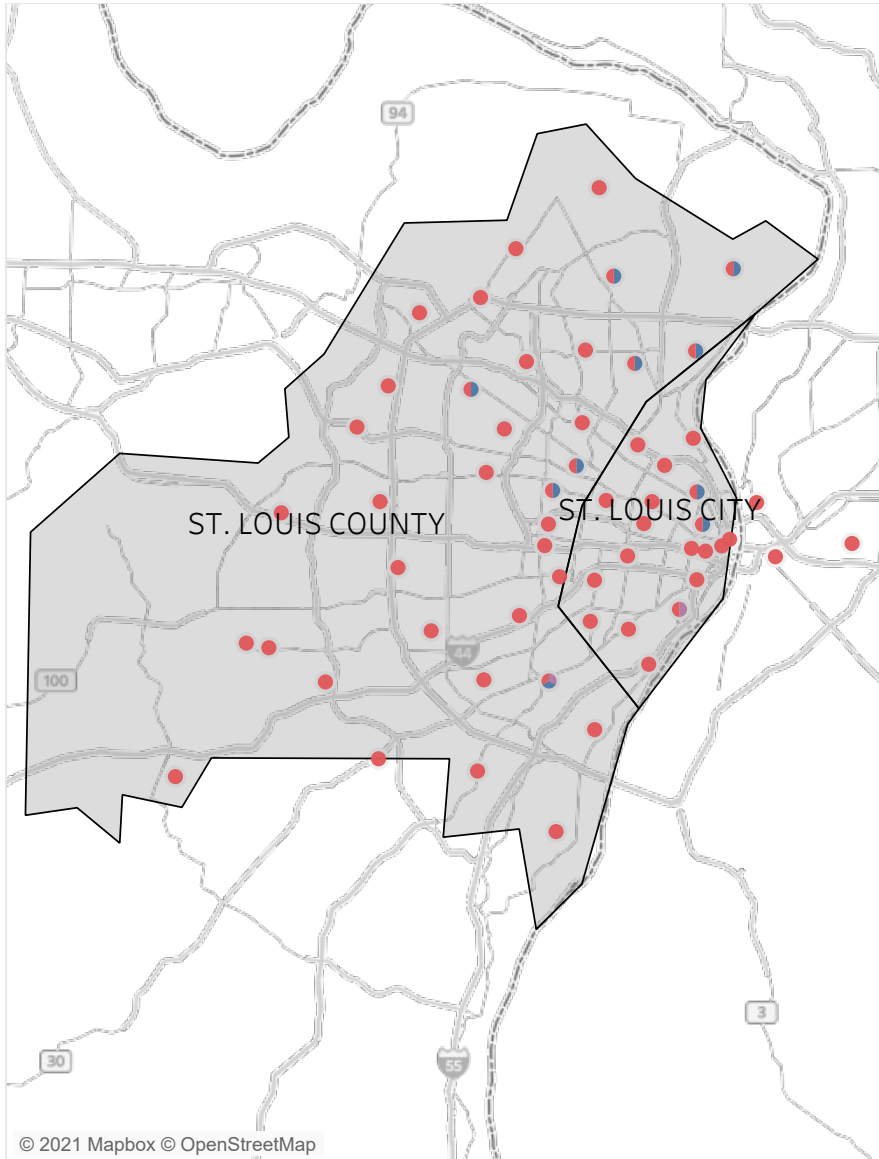

# Statewide Survey Map

This map is showing zip codes the E&T programs reached. The green shade is showing MWA and red is for SkillUP. The golden color is where the two providers overlap. The gray areas perhaps have not been reached yet. NOTE: Any shade of color other than the three shown in the legend shows the presence of more than one provider.

## Metropolitan Survey Map

Metro St. Louis E&T programs survey zip codes

Kansas City area E&T programs survey zip codes

Created by: FSD Operations Team  
Updated: September 9, 2021

HITE

MWA

SkillUP