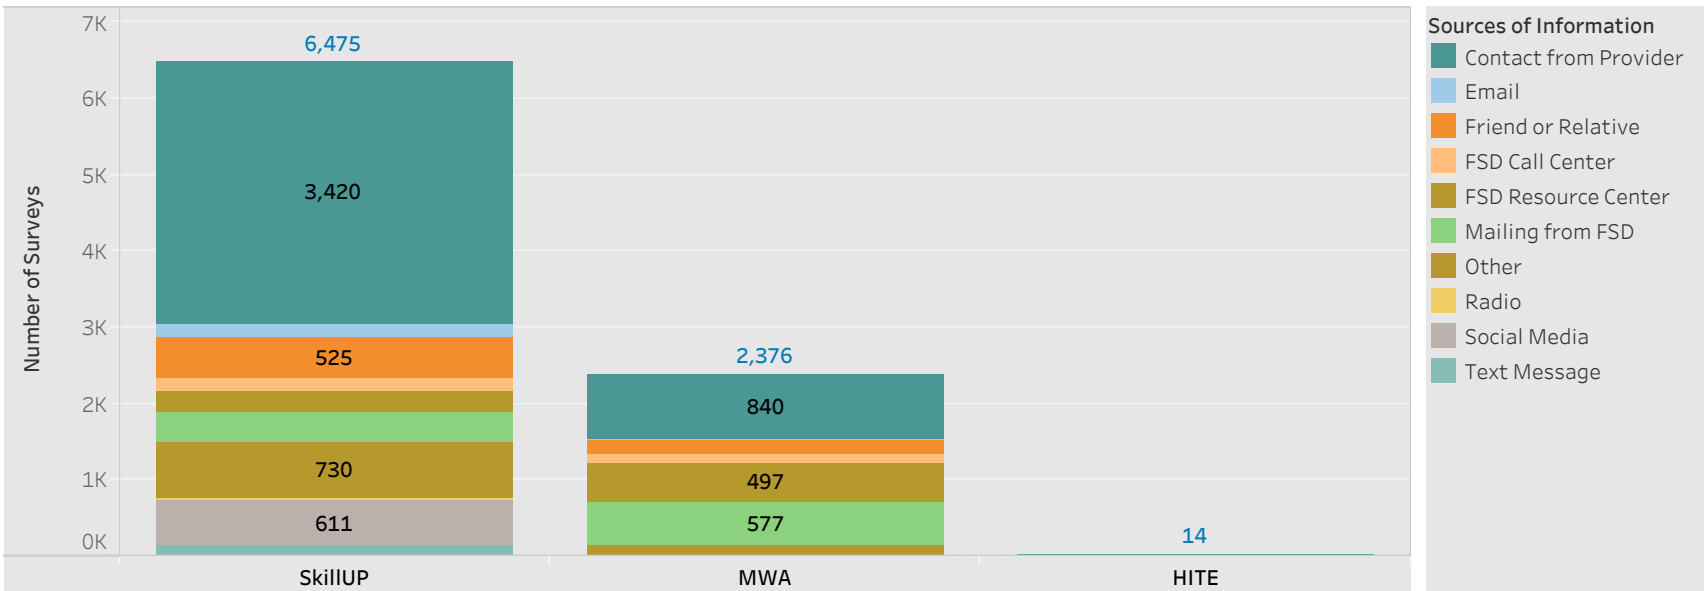

# E&T Engagement Effectiveness Survey Dashboard - By Program

Created by: FSD Operations Team  
 Updated: September 9, 2021

HITE MWA SkillUP

## E&T Engagement Effectiveness Survey Dashboard - By Sources

Created by: FSD Operations Team  
 Updated: September 9, 2021

# Statewide Survey Map

This map is showing zip codes the E&T programs reached. The green shade is showing MWA and red is for SkillUP. The golden color is where the two providers overlap. The gray areas perhaps have not been reached yet. NOTE: Any shade of color other than the three shown in the legend shows the presence of more than one provider.