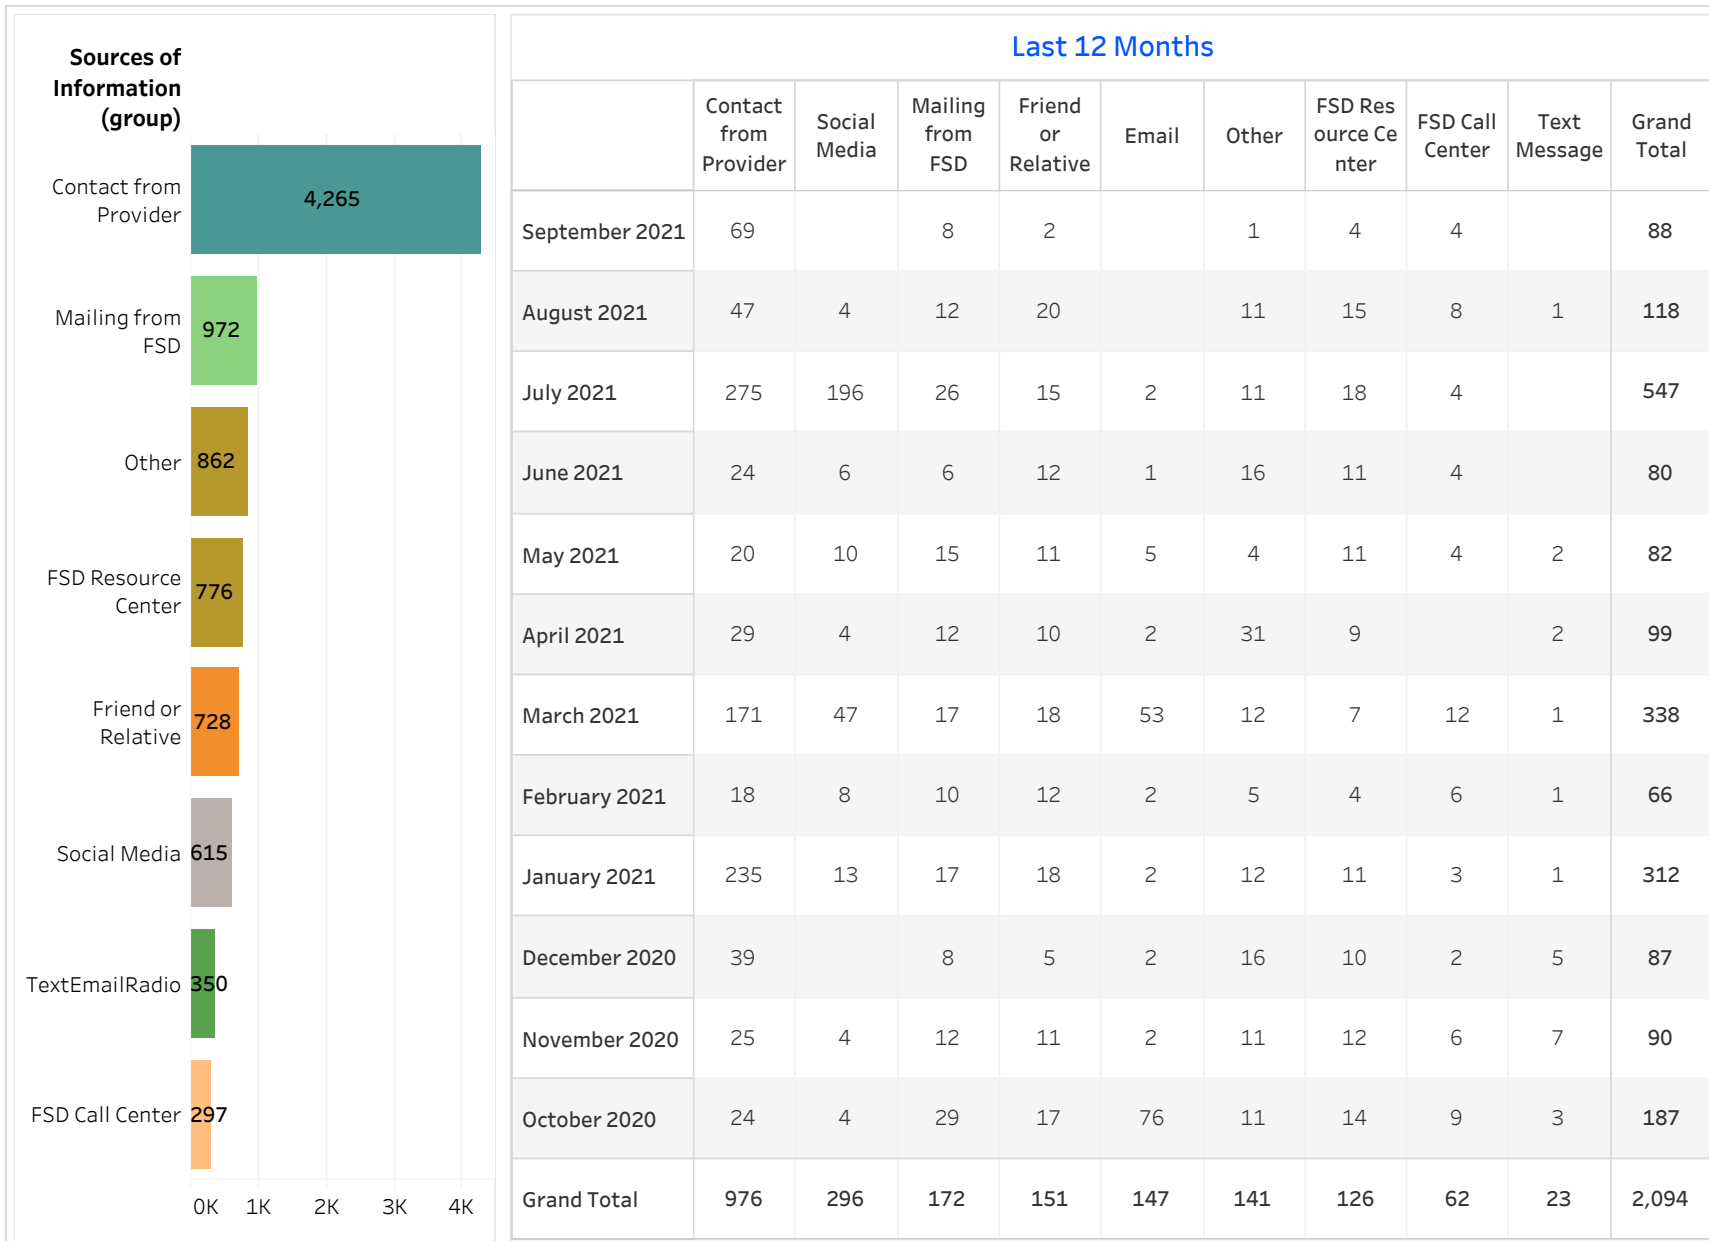

# E&T Engagement Effectiveness Survey Dashboard - By Program

Created by: FSD Operations Team  
 Updated: September 9, 2021

HITE MWA SkillUP

## E&T Engagement Effectiveness Survey Dashboard - By Sources

Created by: FSD Operations Team  
 Updated: September 9, 2021

# Statewide Survey Map

This map is showing zip codes the E&T programs reached. The green shade is showing MWA and red is for SkillUP. The golden color is where the two providers overlap. The gray areas perhaps have not been reached yet. NOTE: Any shade of color other than the three shown in the legend shows the presence of more than one provider.