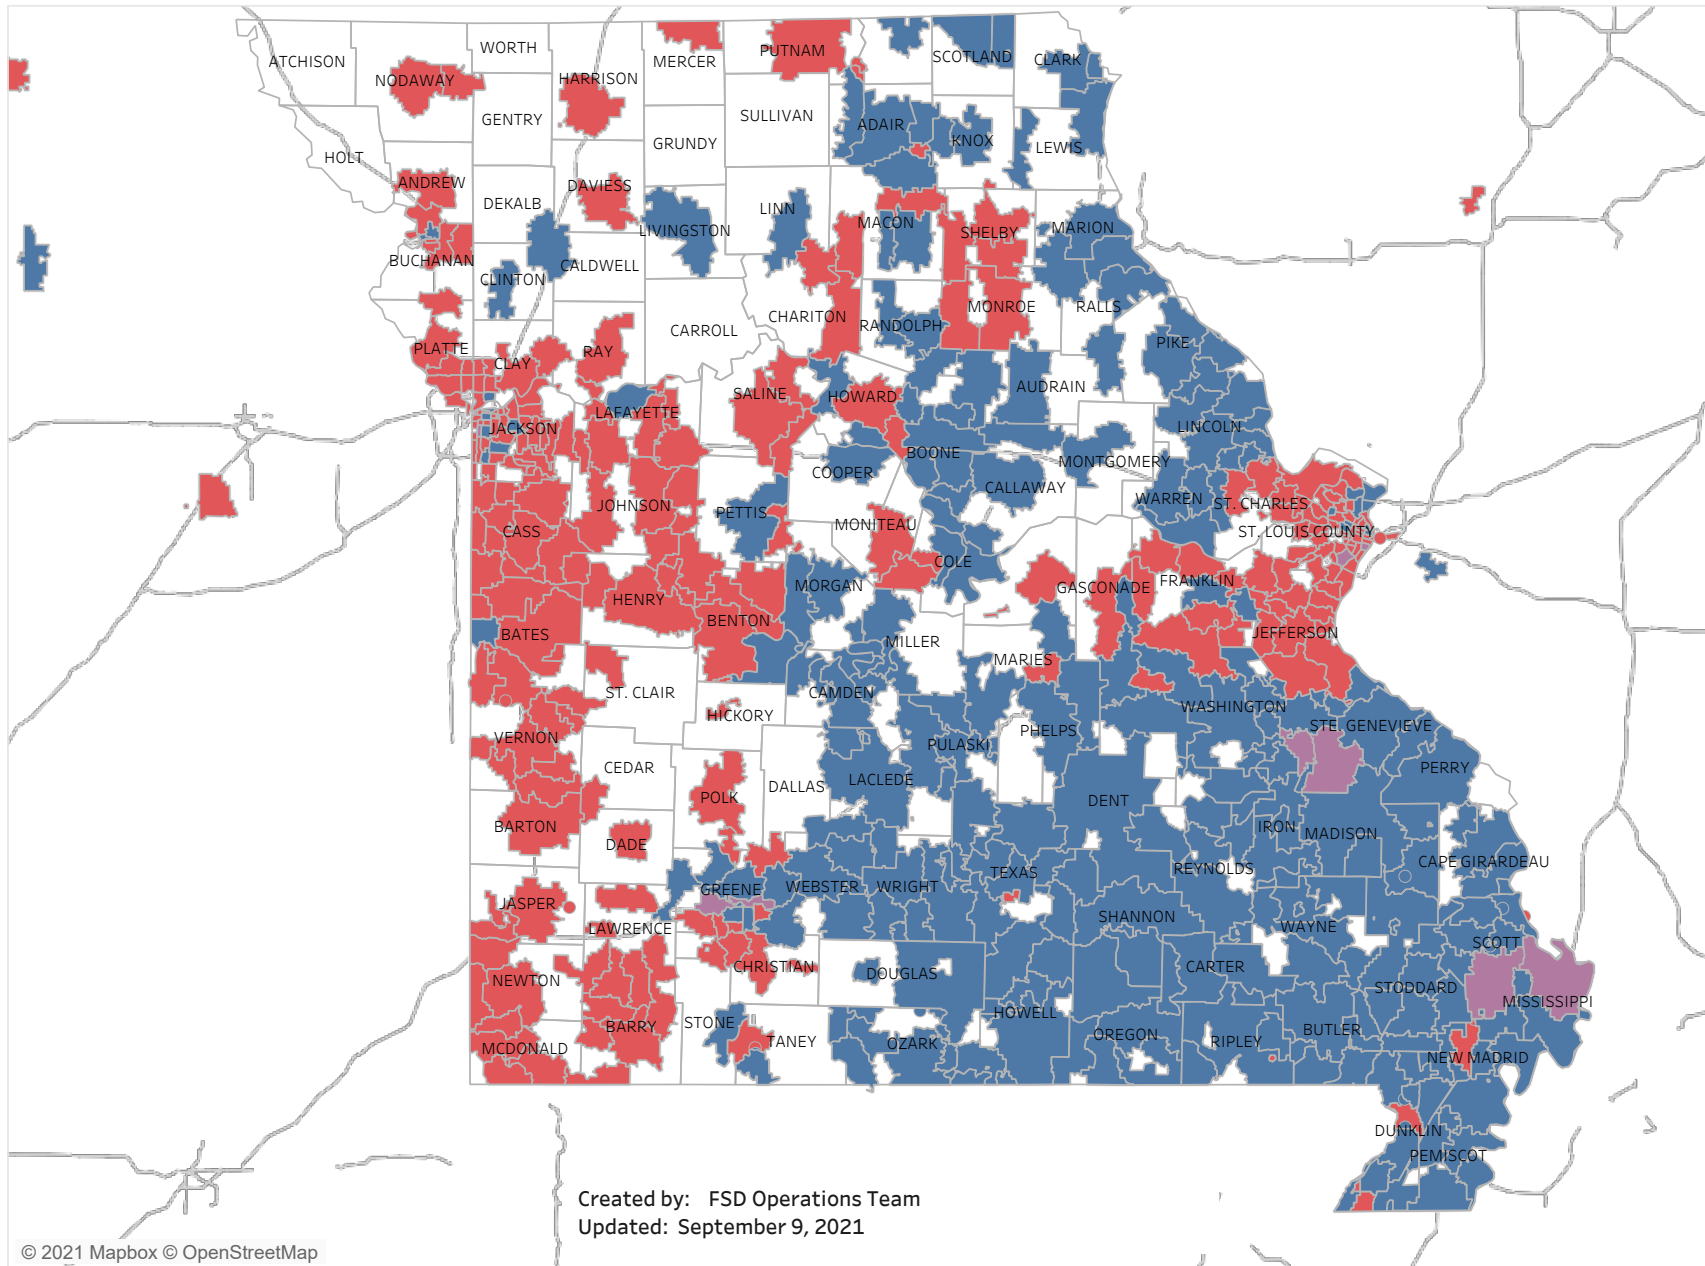

This map is showing zip codes the E&T programs reached. The green shade is showing MWA and red is for SkillUP. The golden color is where the two providers overlap. The gray areas perhaps have not been reached yet. NOTE: Any shade of color other than the three shown in the legend shows the presence of more than one provider.

■ HITE   ■ MWA   ■ SkillUP