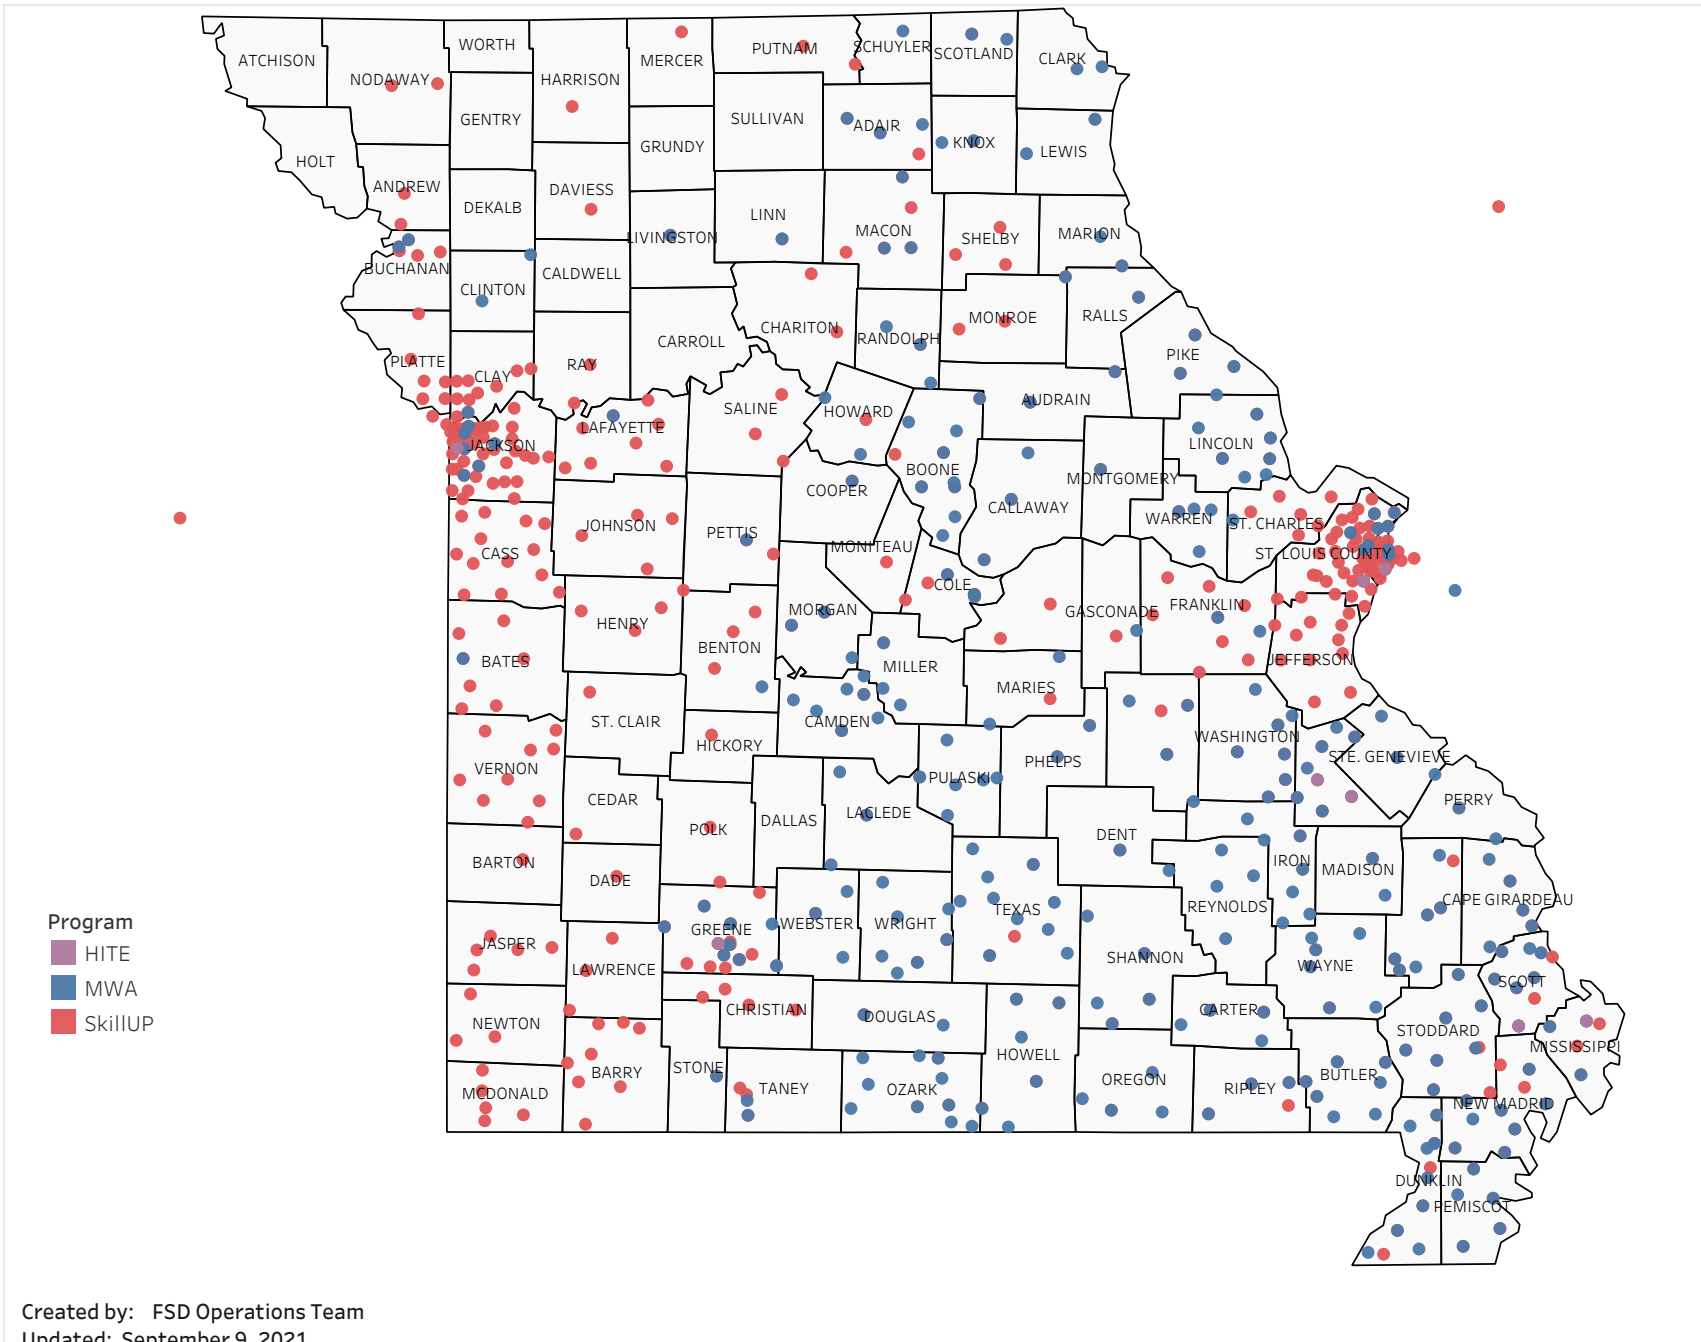

# E&T Engagement Effectiveness Survey Dashboard - By Program

Created by: FSD Operations Team  
 Updated: September 9, 2021

HITE MWA SkillUP

# Statewide Survey Map

This map is showing zip codes the E&T programs reached. The green shade is showing MWA and red is for SkillUP. The golden color is where the two providers overlap. The gray areas perhaps have not been reached yet. NOTE: Any shade of color other than the three shown in the legend shows the presence of more than one provider.

# Survey on Program Line

County Name	HITE	Program		Grand Total
		MWA	SkillUP	
Clinton		3		3
Linn		1	2	3
Livingston		2	1	3
Polk			3	3
Ralls		1	2	3
Dade			2	2
Gasconade		1	1	2
Hickory			2	2
Maries		1	1	2
Nodaway			2	2
Ray			2	2
St. Clair			2	2
Stone		1	1	2
Andrew			1	1
Barton			1	1
Cedar			1	1
Chariton			1	1
Daviess			1	1
Harrison			1	1
Mercer			1	1