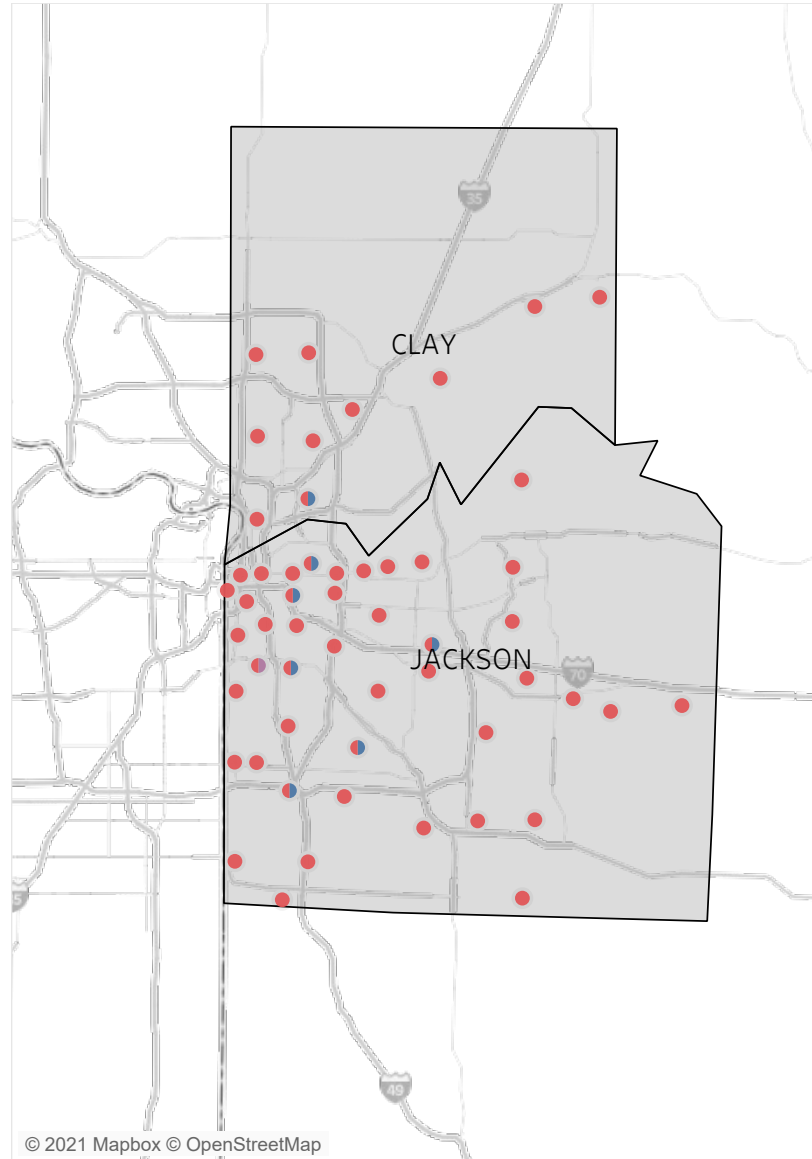

# Statewide Survey Map

This map is showing zip codes the E&T programs reached. The green shade is showing MWA and red is for SkillUP. The golden color is where the two providers overlap. The gray areas perhaps have not been reached yet. NOTE: Any shade of color other than the three shown in the legend shows the presence of more than one provider.

## Metropolitan Survey Map

Metro St. Louis E&T programs survey zip codes

Kansas City area E&T programs survey zip codes

Created by: FSD Operations Team  
Updated: September 9, 2021

HITE

MWA

SkillUP