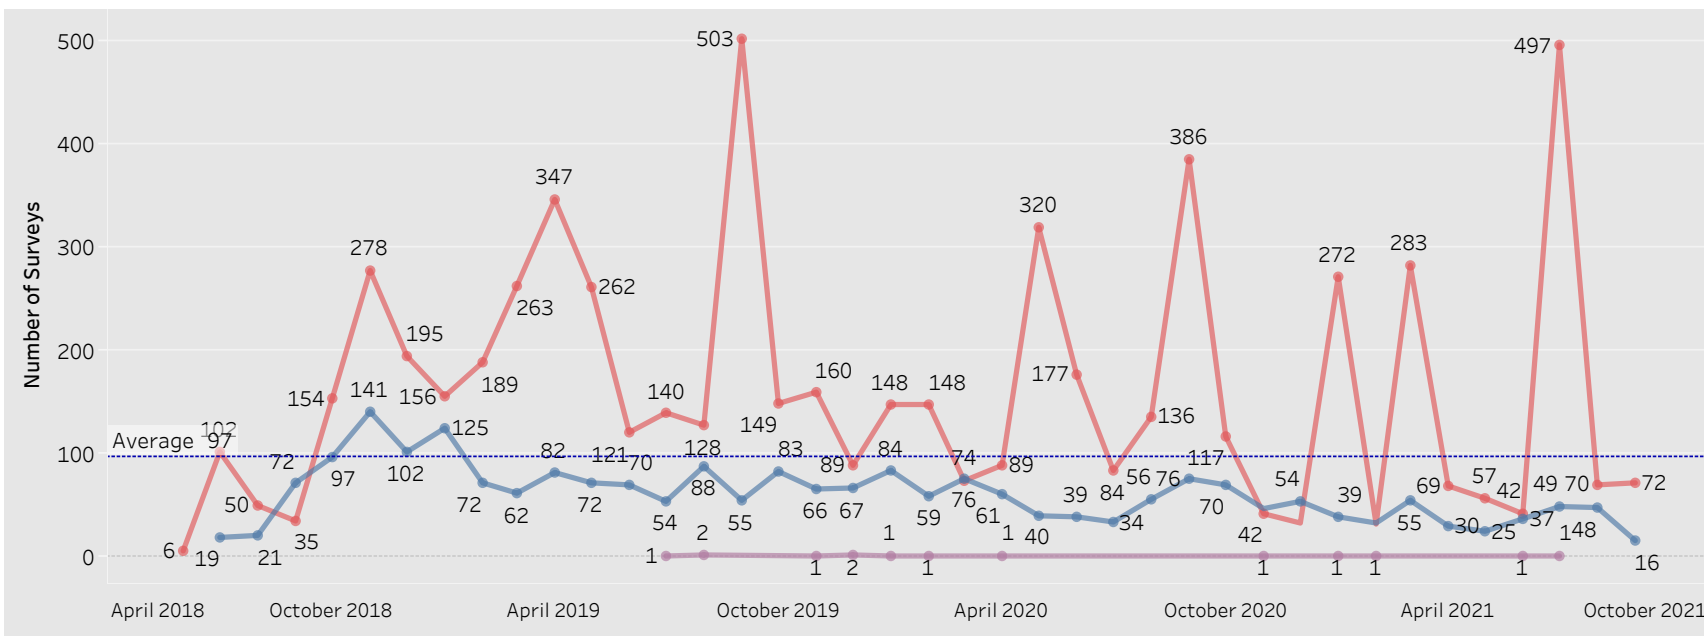

# E&T Engagement Effectiveness Survey Dashboard - By Program

Created by: FSD Operations Team  
 Updated: September 9, 2021

HITE MWA SkillUP

## E&T Engagement Effectiveness Survey Dashboard - By Sources

Created by: FSD Operations Team  
 Updated: September 9, 2021

# Statewide Survey Map

This map is showing zip codes the E&T programs reached. The green shade is showing MWA and red is for SkillUP. The golden color is where the two providers overlap. The gray areas perhaps have not been reached yet. NOTE: Any shade of color other than the three shown in the legend shows the presence of more than one provider.