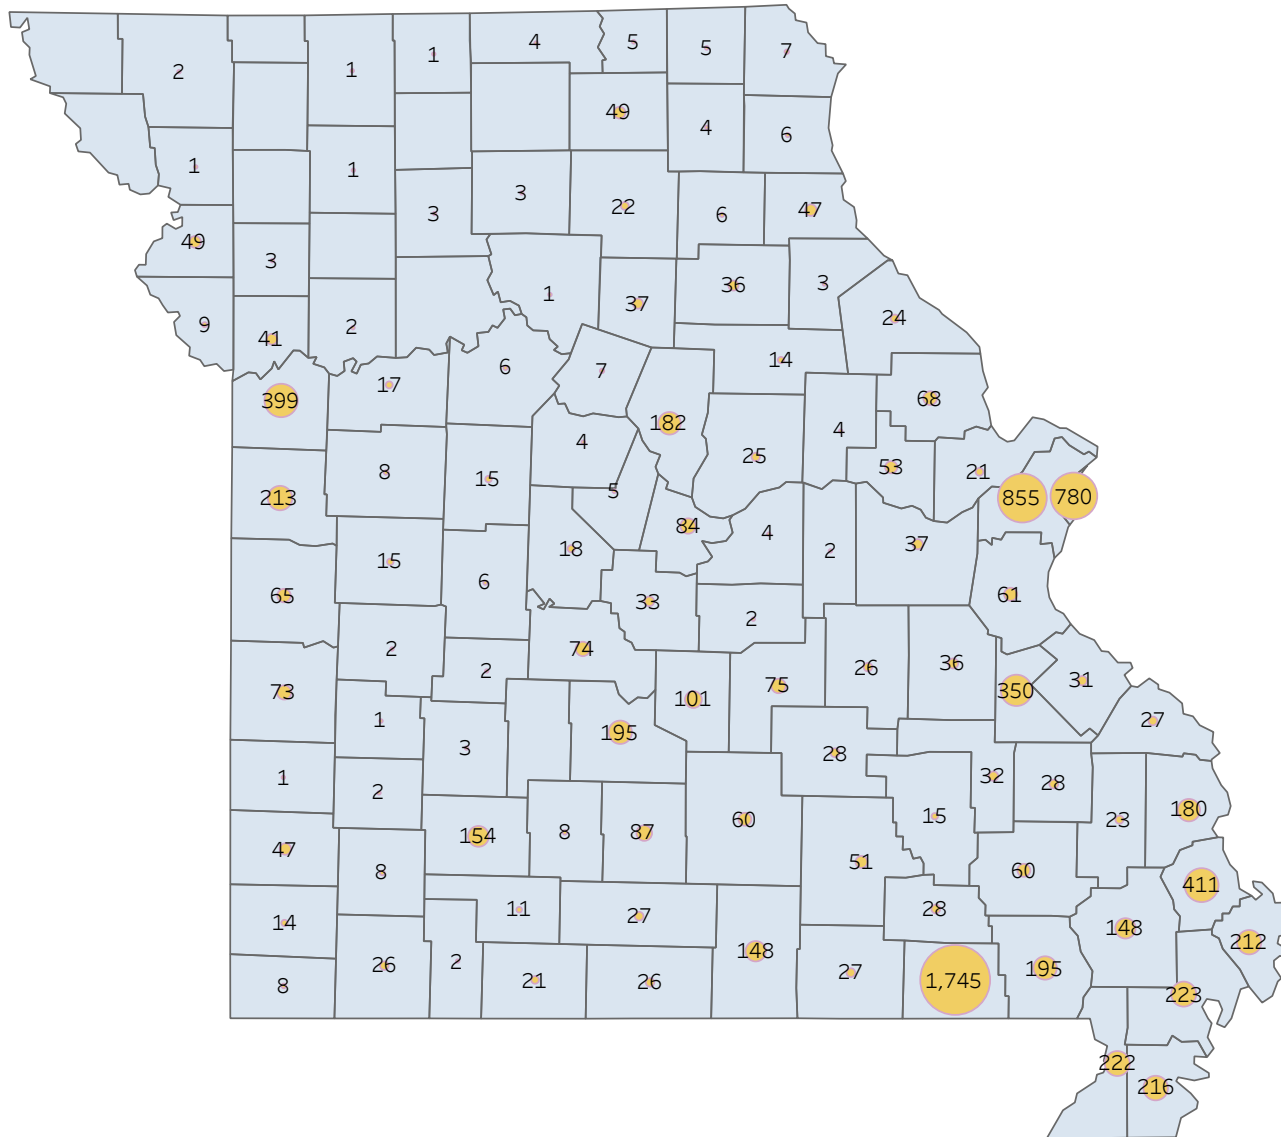

# Statewide Survey Map

This map is showing zip codes the E&T programs reached. The green shade is showing MWA and red is for SkillUP. The golden color is where the two providers overlap. The gray areas perhaps have not been reached yet. NOTE: Any shade of color other than the three shown in the legend shows the presence of more than one provider.

## Metropolitan Survey Map

Metro St. Louis E&T programs survey zip codes

Kansas City area E&T programs survey zip codes

Created by: FSD Operations Team  
Updated: September 9, 2021

HITE

MWA

SkillUP

# Survey counts

# Survey on Program Line

County Name	Program			Grand Total
	HITE	MWA	SkillUP	
<b>Grand Total</b>	<b>14</b>	<b>2,376</b>	<b>6,475</b>	<b>8,865</b>
Ripley		47	1,698	1,745
St. Louis County	1	9	845	855
St. Louis City	1	4	775	780
Scott	1	110	300	411
Jackson	1	6	392	399
St. Francois	8	265	77	350
New Madrid		49	174	223
Dunklin		57	165	222
Pemiscot		27	189	216
Cass			213	213
Mississippi	1	48	163	212
Butler		161	34	195
Laclede		142	53	195
Boone		113	69	182
Cape Girardeau		140	40	180
Greene	1	37	116	154
Howell		116	32	148
Stoddard		51	97	148
Pulaski		100	1	101
Wright		70	17	87
Cole		23	61	84
Phelps		17	58	75
Camden		53	21	74
Vernon			73	73
Lincoln		63	5	68
Bates		1	64	65
Jefferson			61	61
Texas		57	3	60
Wayne		50	10	60
Warren		40	13	53
Shannon		37	14	51
Adair		36	13	49
Buchanan		5	44	49
Jasper			47	47
Marion		25	22	47
Clay		1	40	41
Franklin		2	35	37
Randolph		25	12	37
Monroe		3	33	36
Washington		14	22	36
Miller		18	15	33
Iron		27	5	32