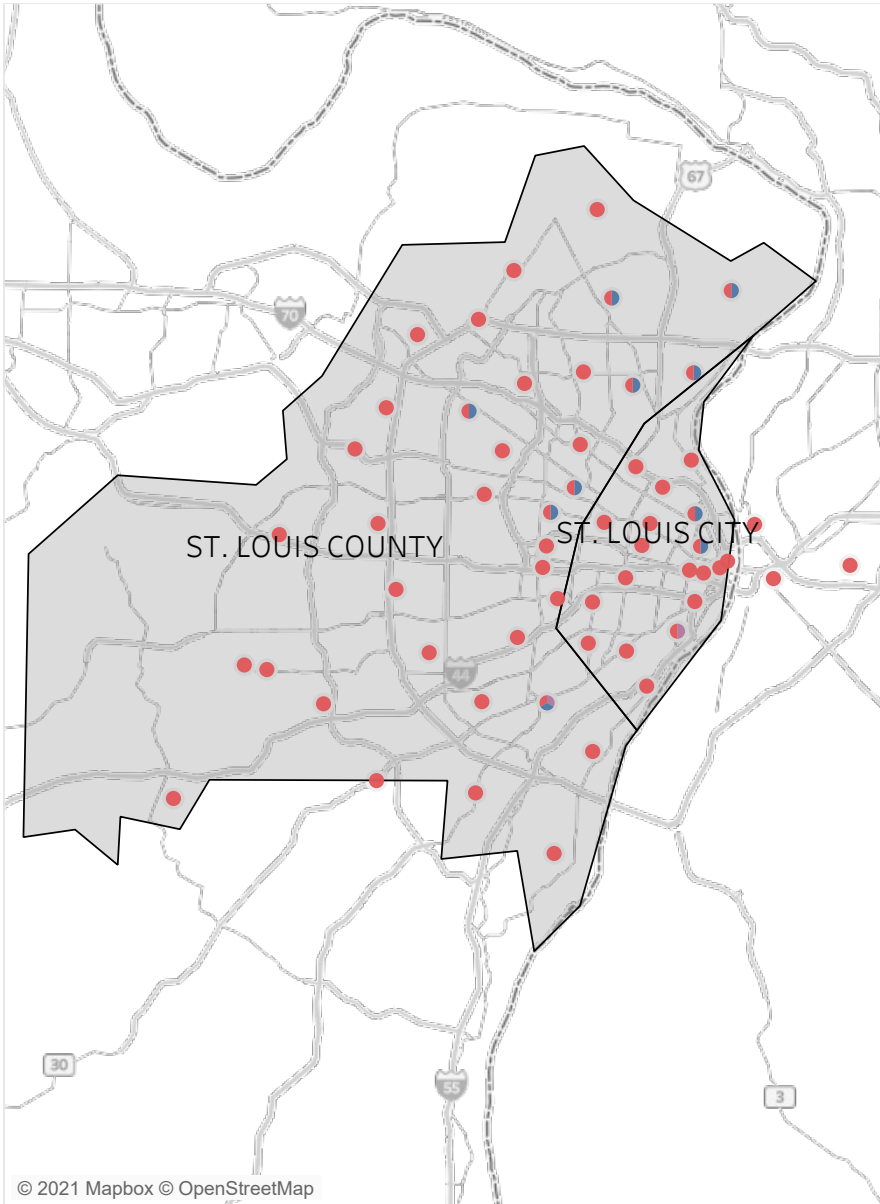

# Statewide Survey Map

This map is showing zip codes the E&T programs reached. The blue shade is showing MWA and red is for SkillUP. Click on the legend to see the full coverage by program.

■ SkillUP    ■ HITE    ■ MWA

## Metropolitan Survey Map

Metro St. Louis E&T programs survey zip codes

Kansas City area E&T programs survey zip codes