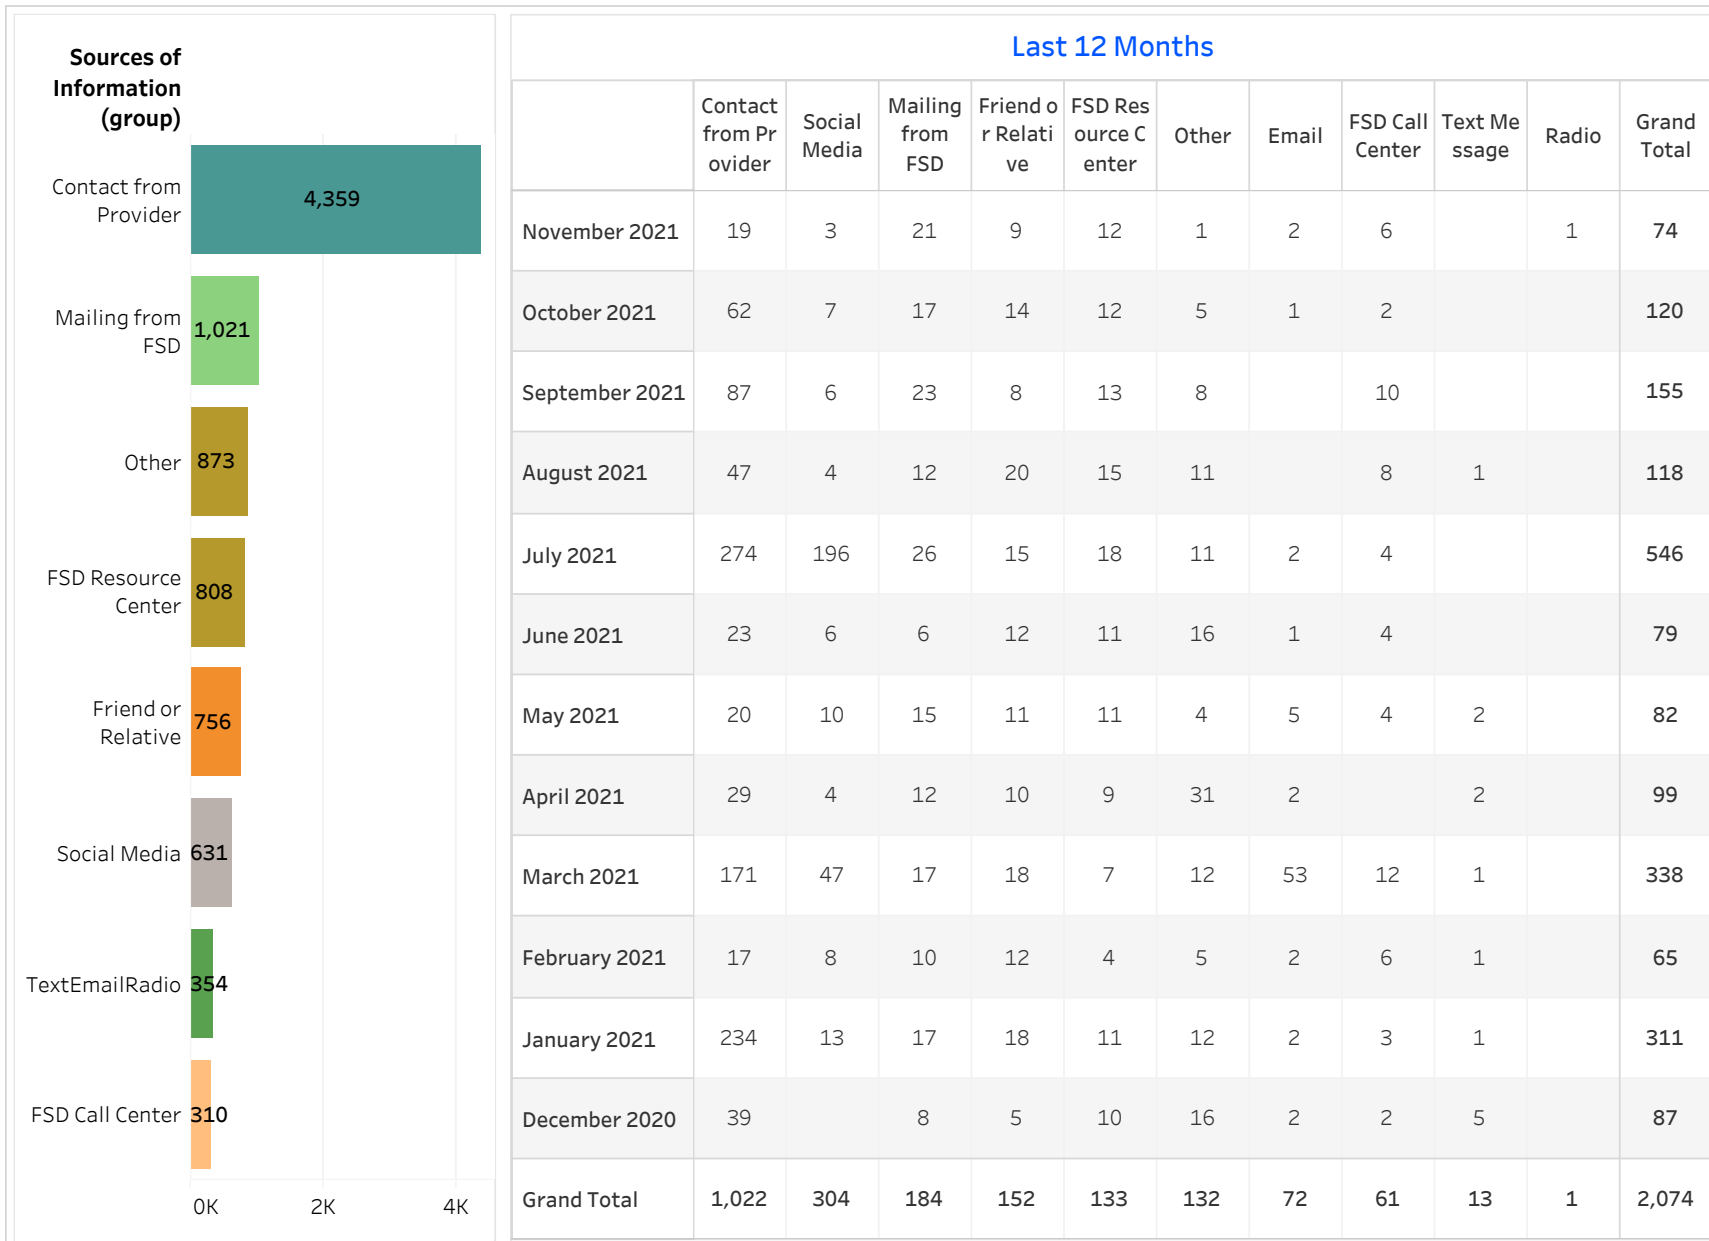

# E&T Engagement Effectiveness Survey Dashboard - By Program

## E&T Engagement Effectiveness Survey Dashboard - By Sources