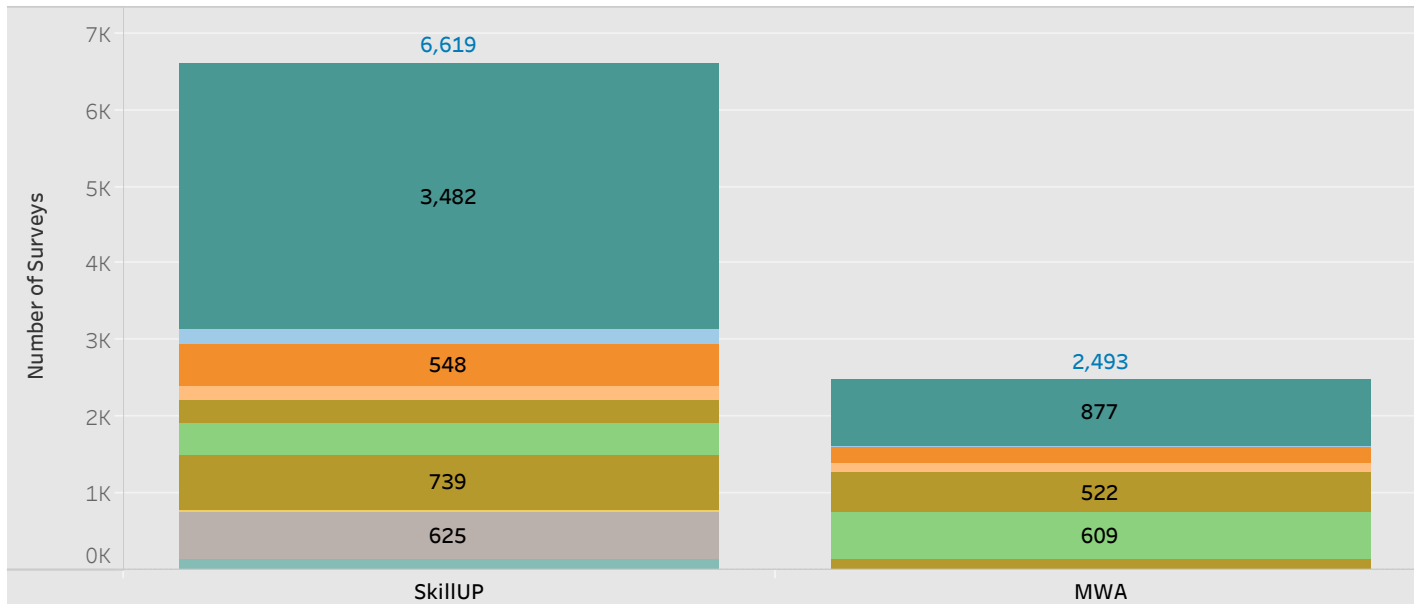

E&T Engagement Effectiveness Survey Dashboard - By Program

Sources of Information

- Contact from Provider
- Email
- Friend or Relative
- FSD Call Center
- FSD Resource Center
- Mailing from FSD
- Other
- Radio
- Social Media
- Text Message