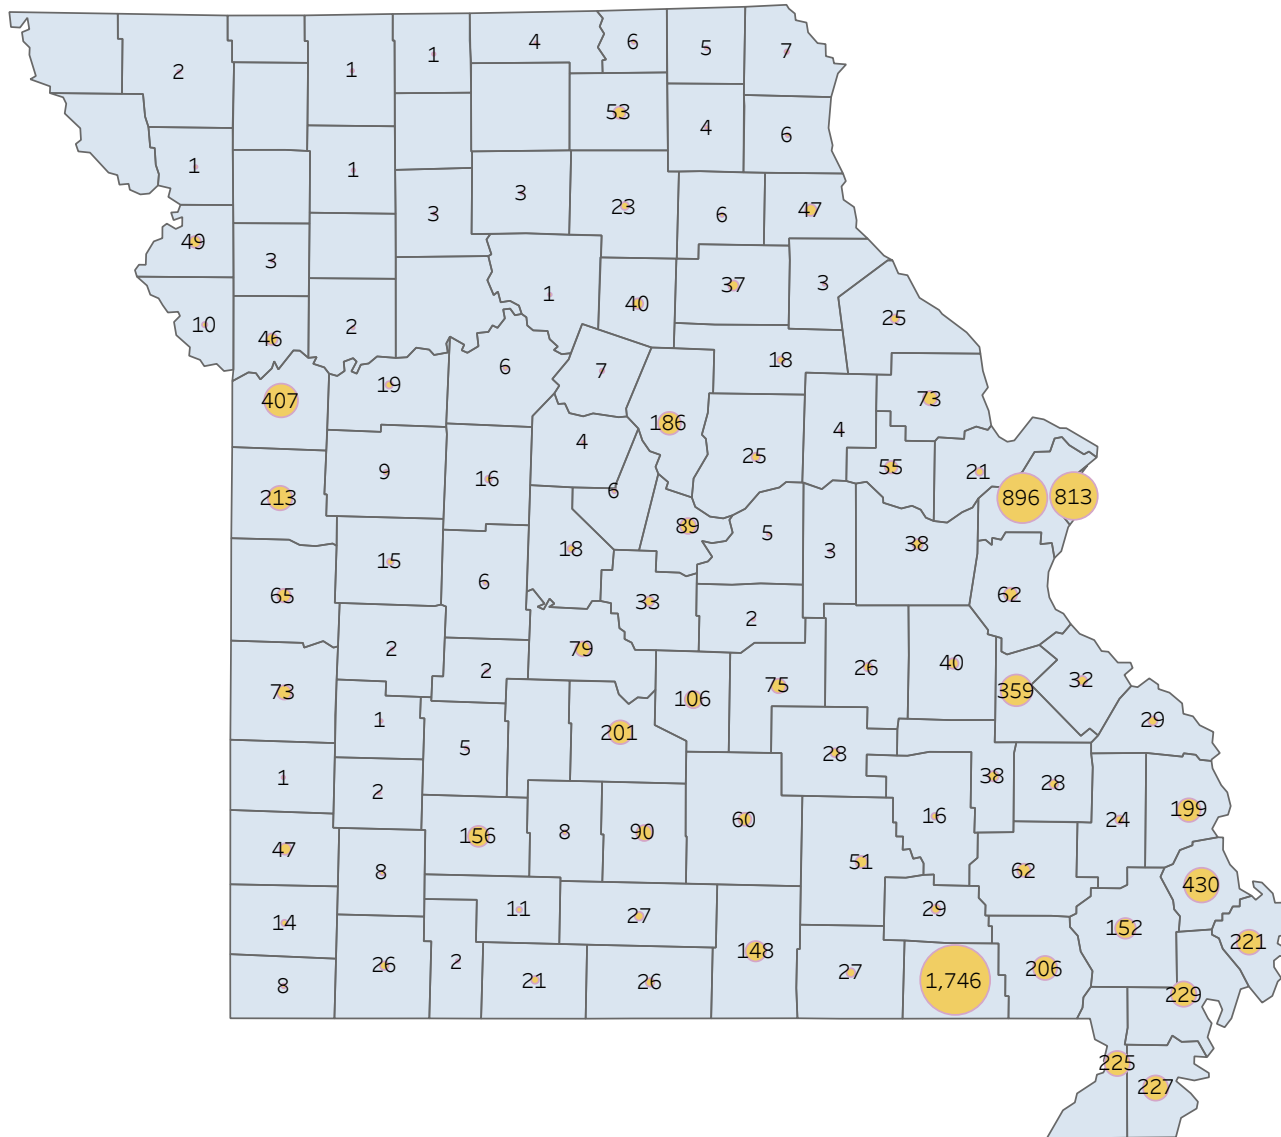

# Statewide Survey Map

This map is showing zip codes the E&T programs reached. The blue shade is showing MWA and red is for SkillUP. Click on the legend to see the full coverage by program.

■ SkillUP    ■ HITE    ■ MWA

## Metropolitan Survey Map

Metro St. Louis E&T programs survey zip codes

Kansas City area E&T programs survey zip codes

# Survey counts

# Survey on Program Line

County Name	Program		Grand Total
	MWA	SkillUP	
Grand Total	2,493	6,619	9,112
Ripley	48	1,698	1,746
St. Louis County	9	886	895
St. Louis City	4	808	812
Scott	118	311	429
Jackson	6	400	406
St. Francois	271	80	351
New Madrid	50	179	229
Pemiscot	27	200	227
Dunklin	57	168	225
Mississippi	51	169	220
Cass		213	213
Butler	171	35	206
Laclede	148	53	201
Cape Girardeau	157	42	199
Boone	117	69	186
Greene	39	116	155
Stoddard	51	101	152
Howell	116	32	148
Pulaski	105	1	106
Wright	73	17	90
Cole	28	61	89
Camden	57	22	79
Phelps	17	58	75
Lincoln	68	5	73
Vernon		73	73
Bates	1	64	65
Jefferson		62	62
Wayne	52	10	62
Texas	57	3	60
Warren	42	13	55
Adair	40	13	53
Shannon	37	14	51
Buchanan	5	44	49
Jasper		47	47
Marion	25	22	47
Clay	1	45	46
Randolph	28	12	40
Washington	18	22	40
Franklin	2	36	38
Iron	32	6	38
Monroe	4	33	37
Miller	18	15	33