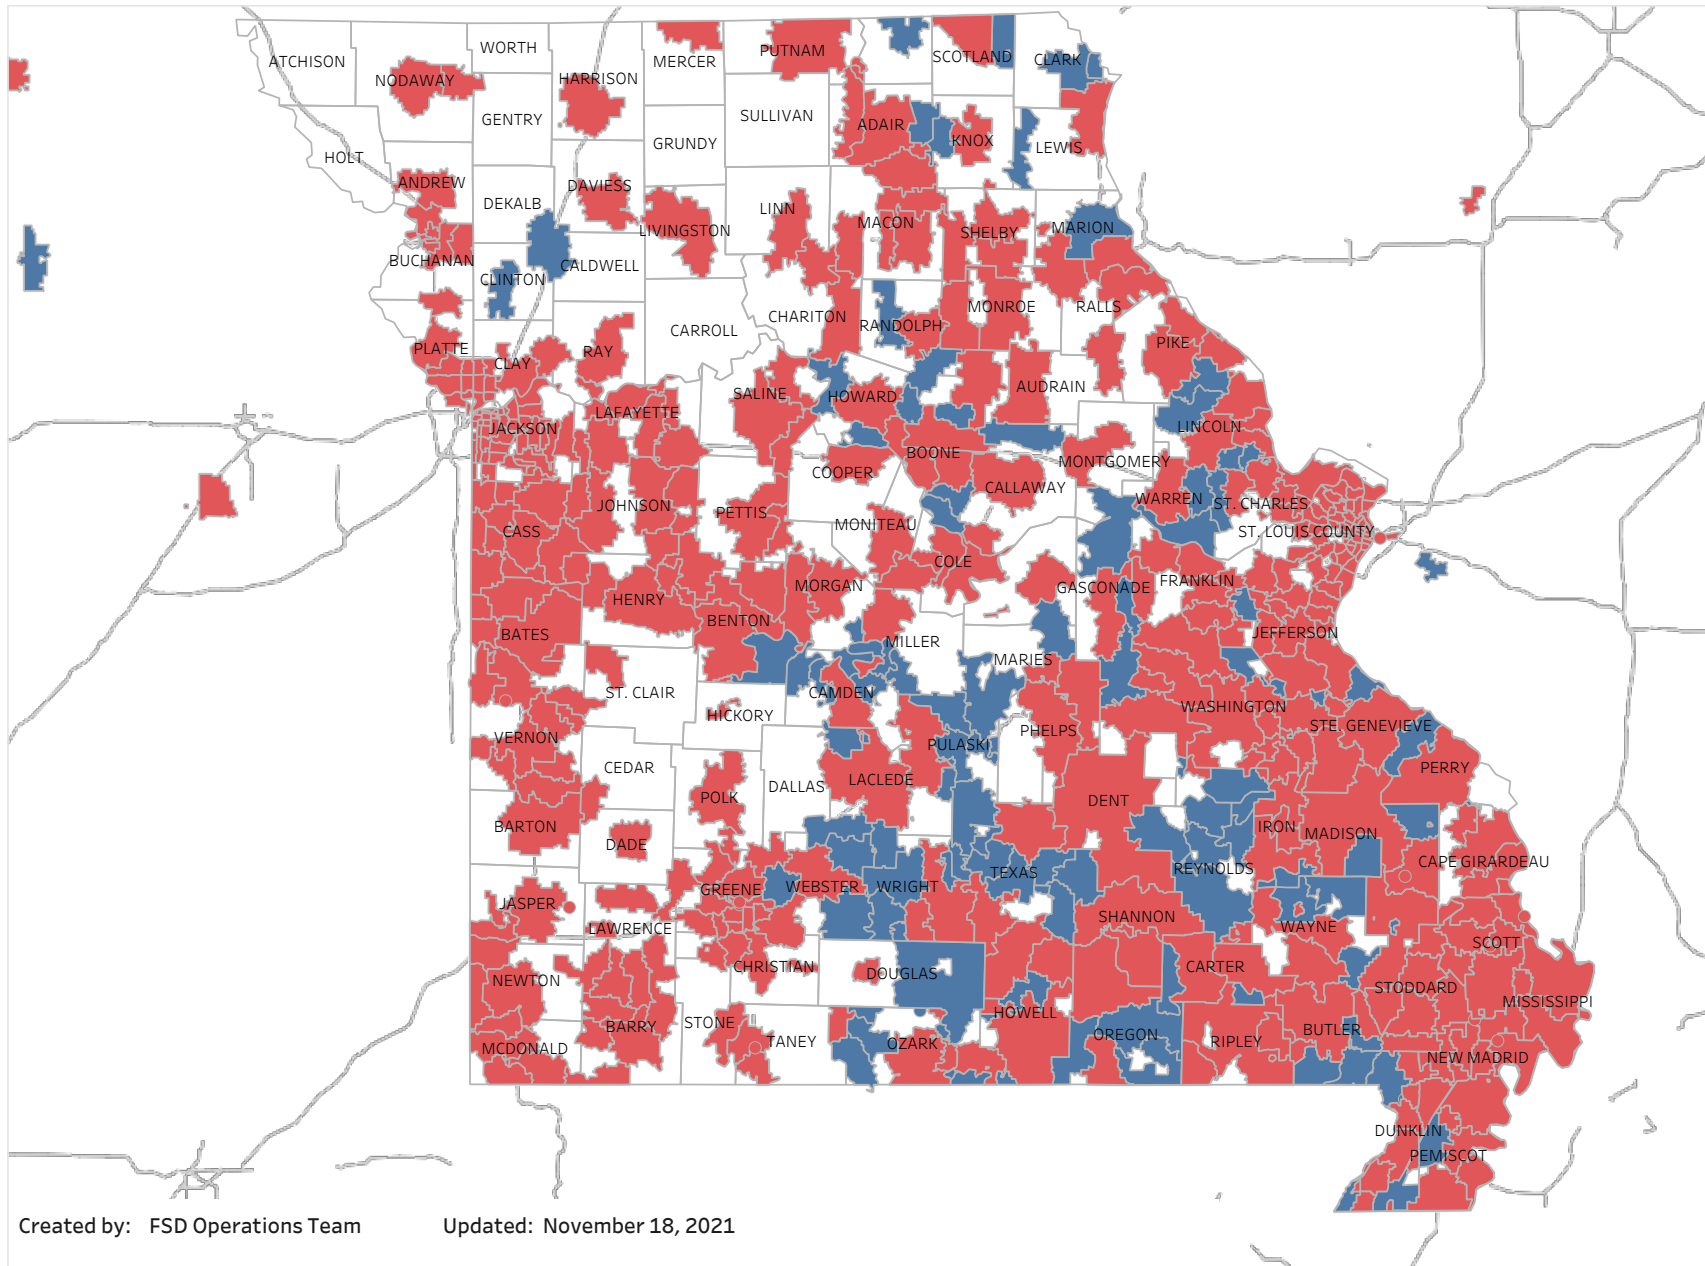

## E&T Engagement Effectiveness Survey Dashboard - By Sources

# Statewide Survey Map

This map is showing zip codes the E&T programs reached. The blue shade is showing MWA and red is for SkillUP. Click on the legend to see the full coverage by program.

■ SkillUP    ■ HITE    ■ MWA