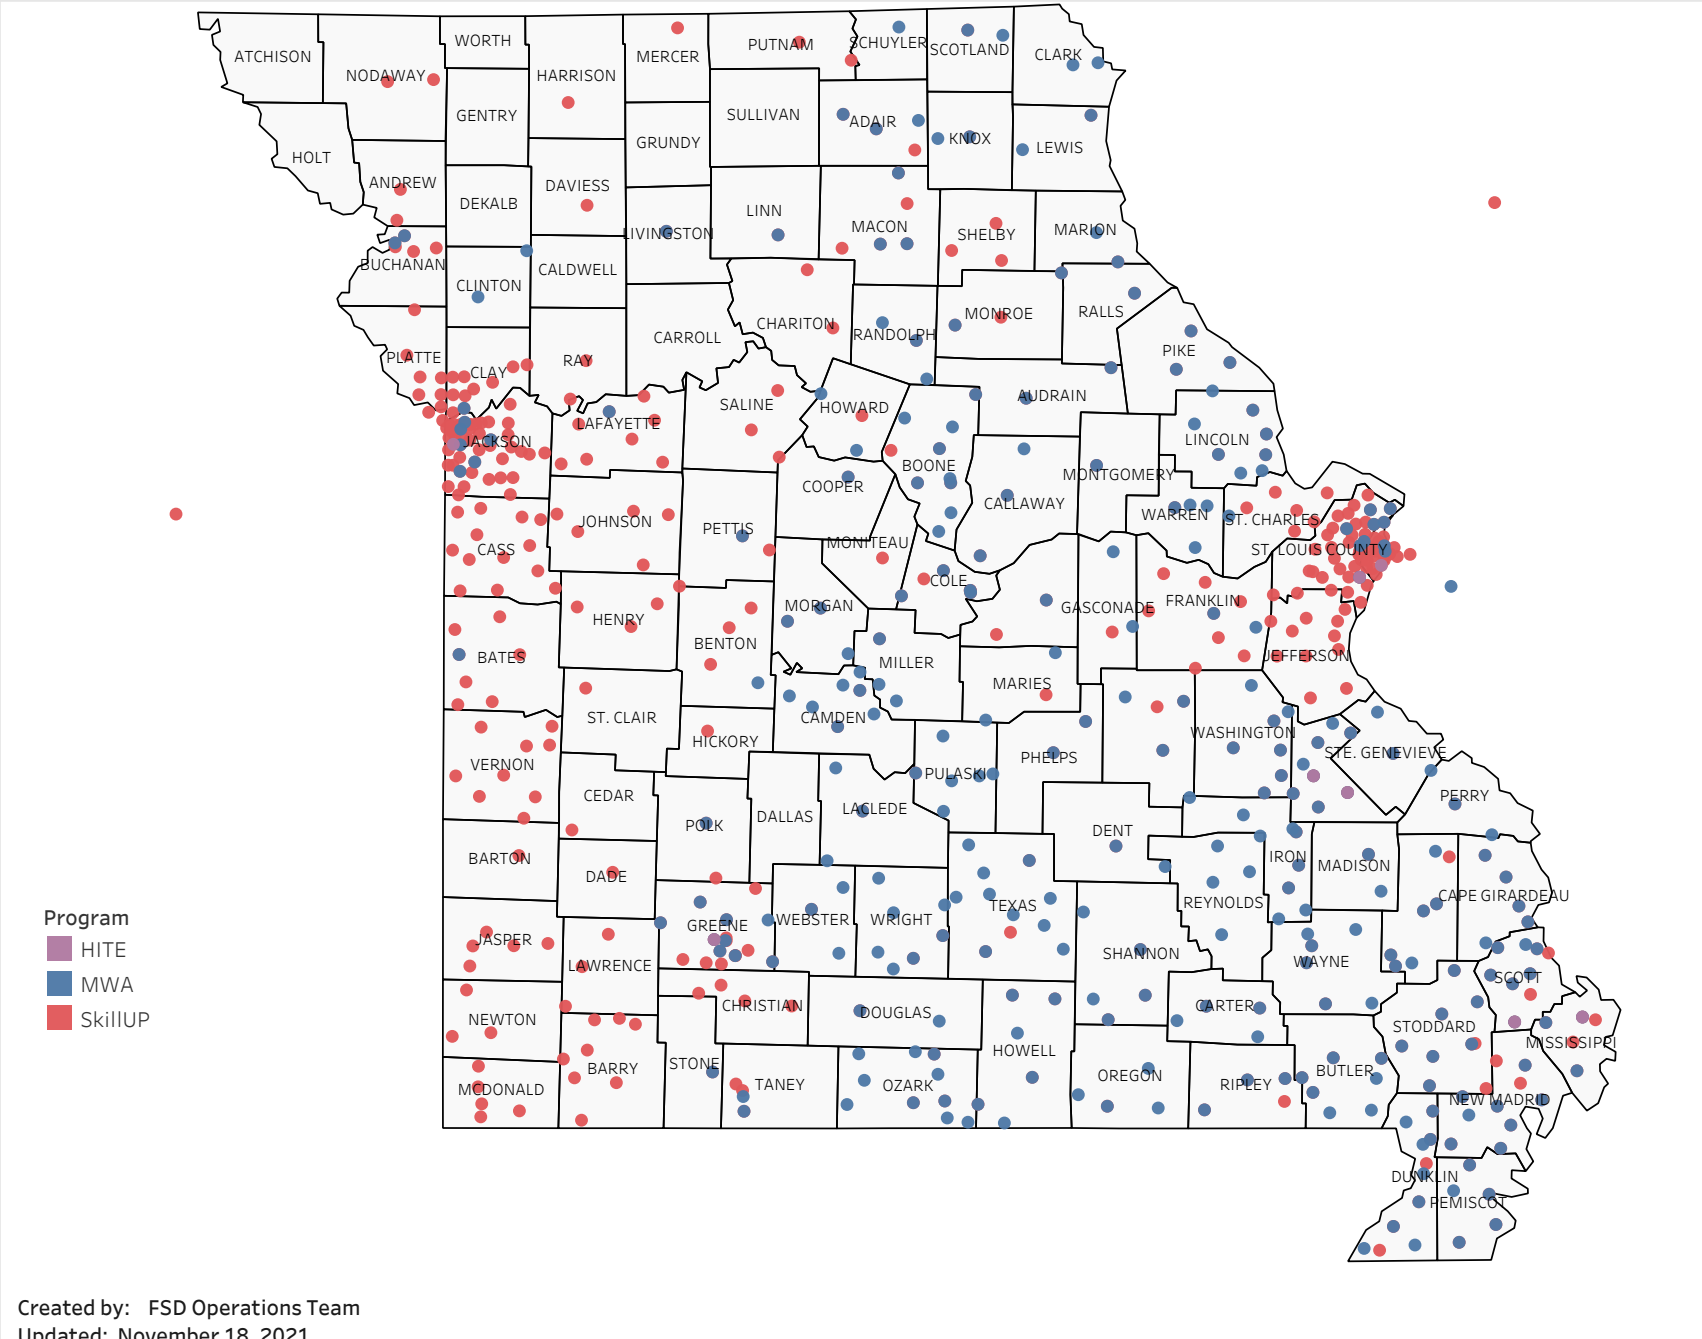

## Sources of Information

- Contact from Provider
- Email
- Friend or Relative
- FSD Call Center
- FSD Resource Center
- Mailing from FSD
- Other
- Radio
- Social Media
- Text Message

# Statewide Survey Map

This map is showing zip codes the E&T programs reached. The blue shade is showing MWA and red is for SkillUP. Click on the legend to see the full coverage by program.

■ SkillUP    ■ HITE    ■ MWA

## Metropolitan Survey Map

Metro St. Louis E&T programs survey zip codes

Kansas City area E&T programs survey zip codes

# Survey on Program Line

County Name	Program		Grand Total
	MWA	SkillUP	
Putnam	1	3	4
Clinton	3		3
Gasconade	2	1	3
Linn	1	2	3
Livingston	2	1	3
Ralls	1	2	3
Dade		2	2
Hickory		2	2
Maries	1	1	2
Nodaway		2	2
Ray		2	2
St. Clair		2	2
Stone	1	1	2
Andrew		1	1
Barton		1	1
Cedar		1	1
Chariton		1	1
Daviess		1	1
Harrison		1	1
Mercer		1	1