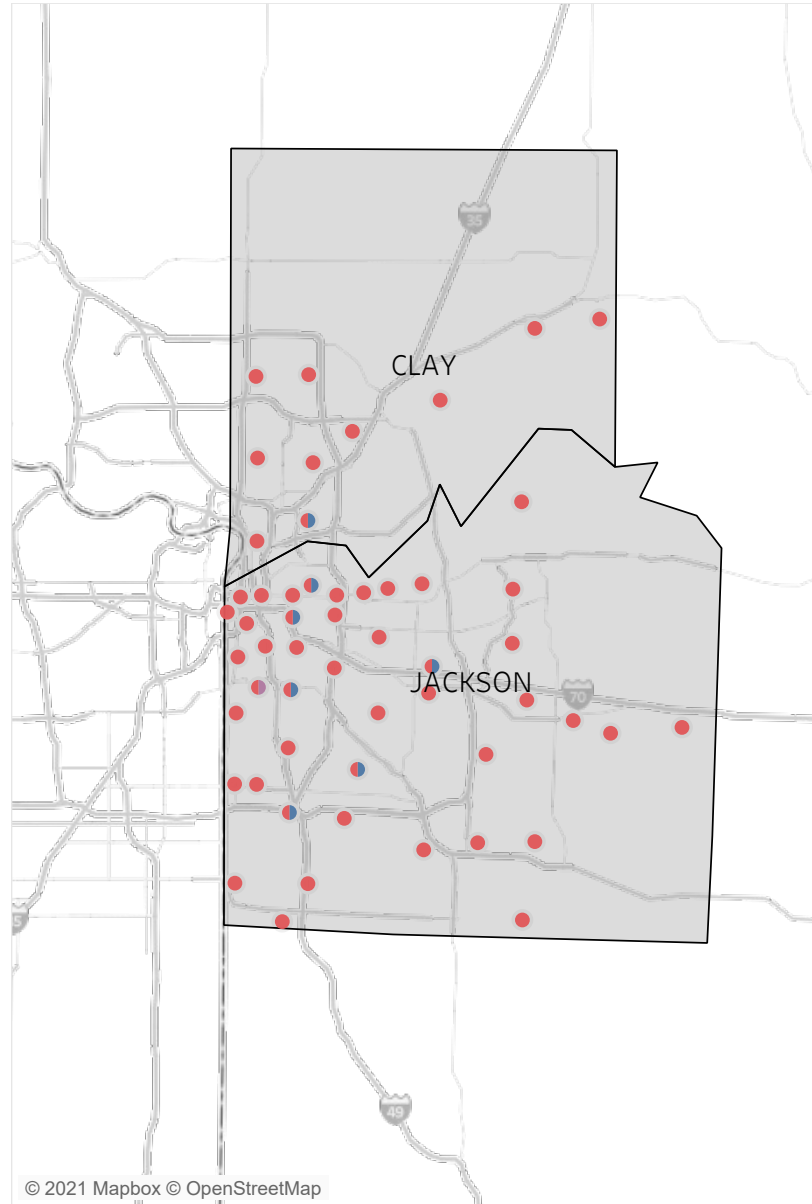

# Statewide Survey Map

This map is showing zip codes the E&T programs reached. The blue shade is showing MWA and red is for SkillUP. Click on the legend to see the full coverage by program.

■ SkillUP    ■ HITE    ■ MWA

## Metropolitan Survey Map

Metro St. Louis E&T programs survey zip codes

Kansas City area E&T programs survey zip codes