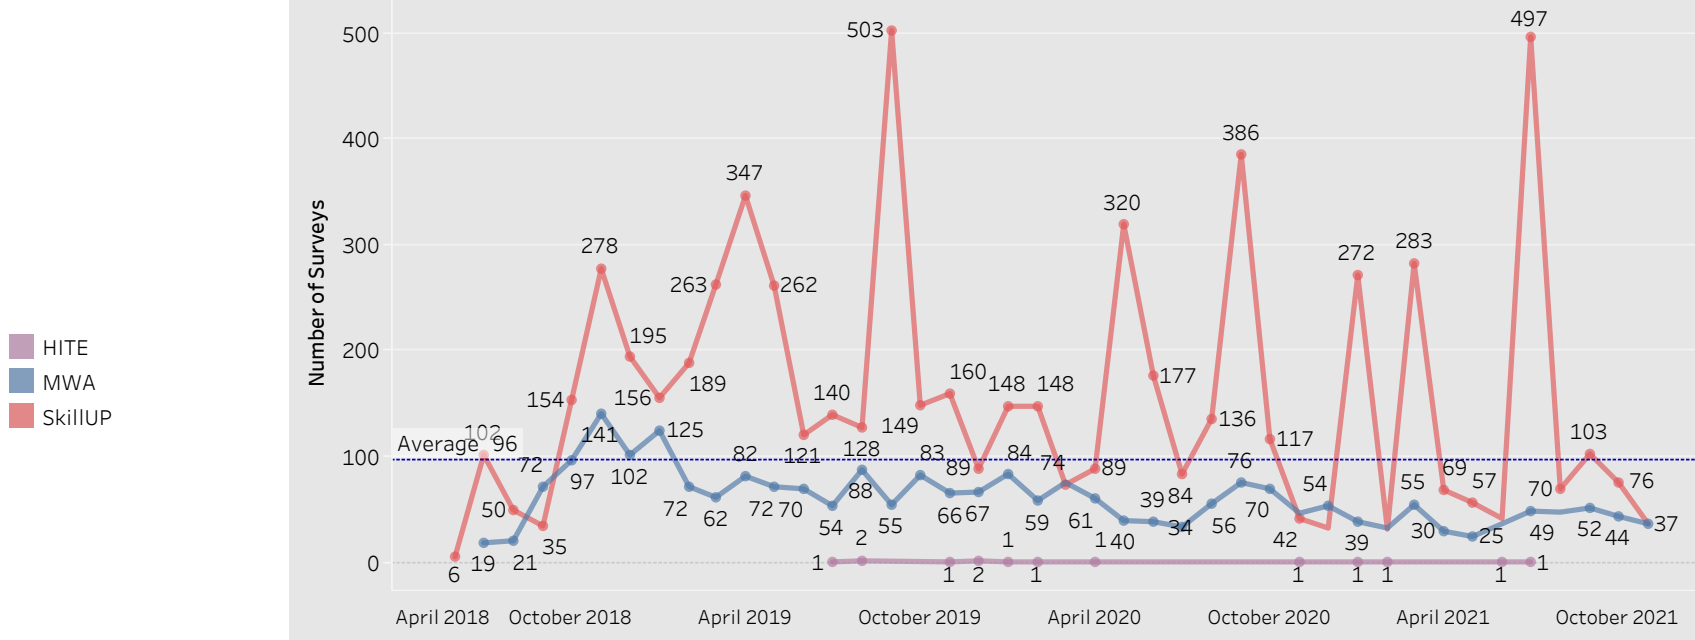

E&T Engagement Effectiveness Survey Dashboard - By Program

Sources of Information

- Contact from Provider
- Email
- Friend or Relative
- FSD Call Center
- FSD Resource Center
- Mailing from FSD
- Other
- Radio
- Social Media
- Text Message